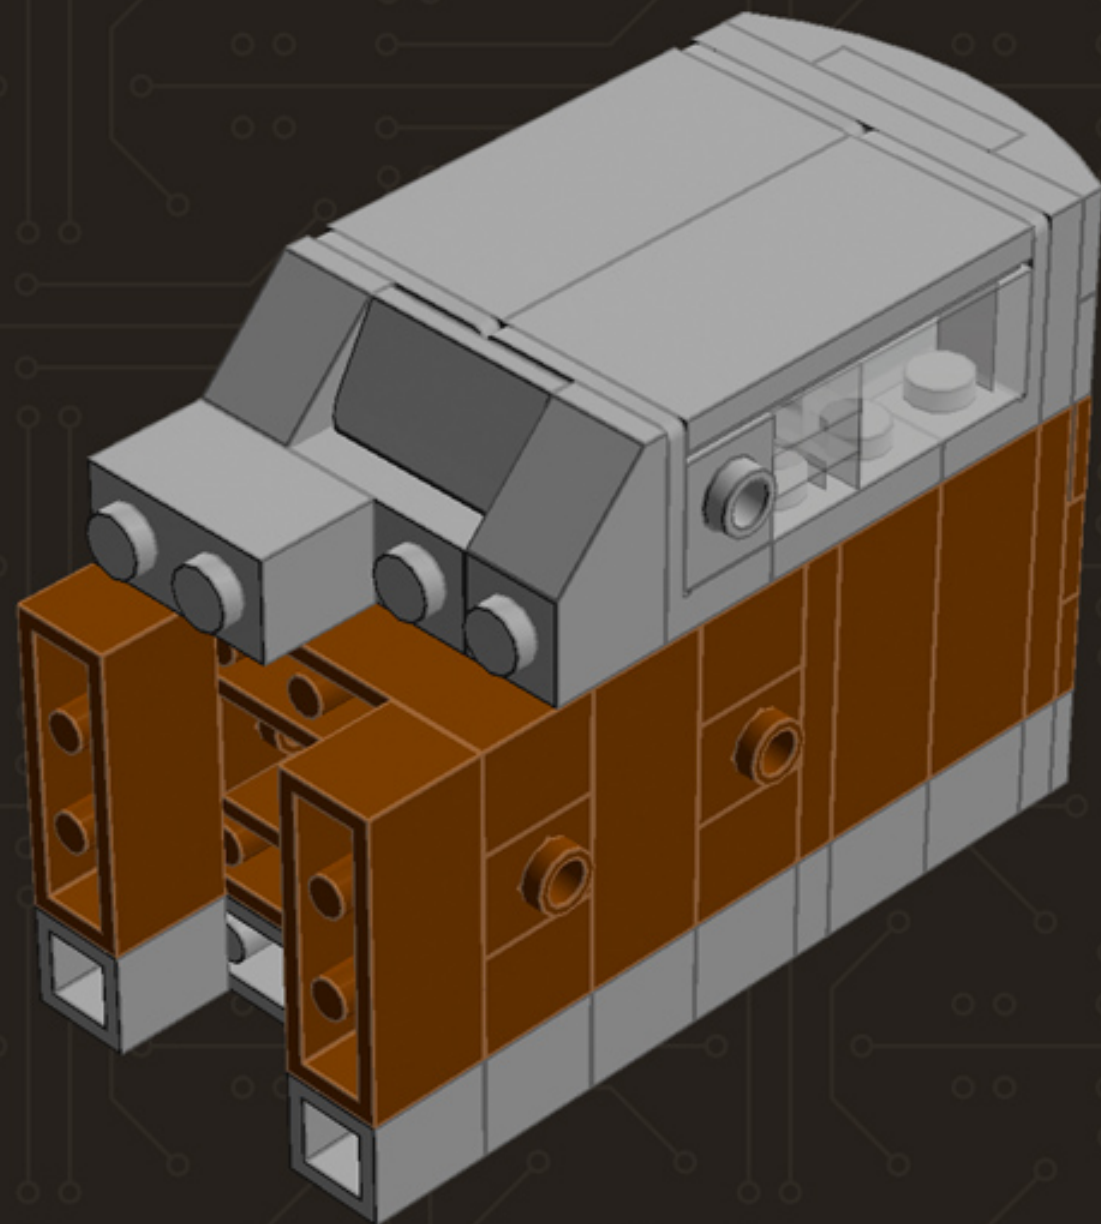

# Mini Camera (Brown)

*A LEGO® project  
by Chris McVeigh  
[chrismcveigh.com](http://chrismcveigh.com)*

Image	Element ID	Color	Description	Quantity
	300426	Black	Brick, 1x2	1
	362226	Black	Brick, 1x3	2
	4558954	Black	Brick, Modified, 1x1 W. 1 Stud	4
	474026	Black	Dish, 2x2	1
	4180087	Black	Dish, 3x3	1
	302126	Black	Plate, 2x3	2
	379426	Black	Plate, Jumper, 1x2	6
	370126	Black	Technic Brick, 1x4	2
	4654580	Light Grey	Bracket, 2x2, Inverted	6
	4211389	Light Grey	Brick, 1x1	4
	4211388	Light Grey	Brick, 1x2	5
	4211394	Light Grey	Brick, 1x4	5
	4558953	Light Grey	Brick, Modified, 1x1 W. 1 Stud	3
	4221775	Light Grey	Mini Antenna	2

Image	Element ID	Color	Description	Quantity
	4211445	Light Grey	Plate, 1x4	3
	4211397	Light Grey	Plate, 2x2	1
	4211396	Light Grey	Plate, 2x3	1
	4211395	Light Grey	Plate, 2x4	2
	4211452	Light Grey	Plate, 2x6	1
	4568637	Light Grey	Slope, 30°, 1x2x2/3	2
	4211614	Light Grey	Slope, 45°, 1x2	2
	4622803	Light Grey	Slope, Curved, 1x4 (No Studs)	5
	4211535	Light Grey	Technic Brick, 1x1	1
	4211440	Light Grey	Technic Brick, 1x2	1
	4560183	Light Grey	Tile, 2x4	2
	4650260	Light Grey	Tile, Round, 1x1	2
	4211480	Light Grey	Tile, Round, 2x2	2
	4297210	Light Grey	Wheel Rim 30.4mm D. x 20mm	1

Image	Element ID	Color	Description	Quantity
	4211149	Reddish Brown	Brick, 1x2	3
	4211220	Reddish Brown	Brick, 1x3	6
	4211225	Reddish Brown	Brick, 1x4	2
	4645102	Reddish Brown	Brick, Modified, 1x1 W. 2 Studs	3
	4211189	Reddish Brown	Plate, 2x3	5
	4219726	Reddish Brown	Plate, Jumper, 1x2	2
	4504376	Reddish Brown	Slope, 30°, 1x1x2/3	4
	4658005	Reddish Brown	Slope, Curved, 1x4 (No Studs)	4
	4645394	Trans-Clear	Brick, 1x1	3
	306540	Trans-Clear	Brick, 1x2	4
	4187750	Trans-Clear	Dish, 2x2	1
	3000840	Trans-Clear	Plate, 1x1	5
	3005740	Trans-Clear	Plate, Round, 1x1	1
	4124108	Trans-Red	Bar, 1x3	1