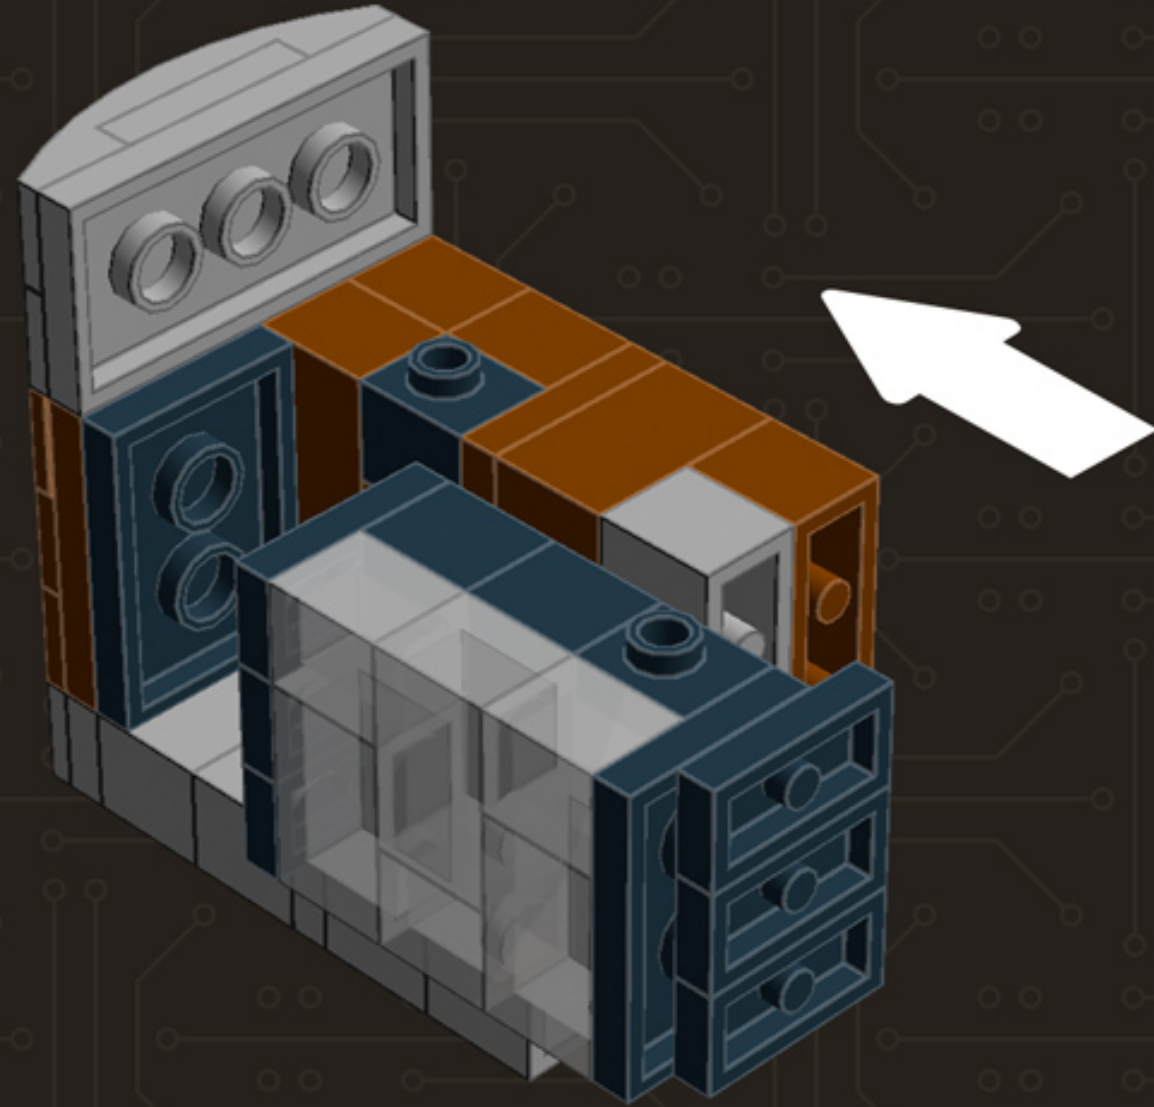

# Mini Camera (Brown)

*A LEGO® project  
by Chris McVeigh  
[chrismcveigh.com](http://chrismcveigh.com)*

Image	Element ID	Color	Description	Quantity
	300426	Black	Brick, 1x2	1
	362226	Black	Brick, 1x3	2
	4558954	Black	Brick, Modified, 1x1 W. 1 Stud	4
	474026	Black	Dish, 2x2	1
	4180087	Black	Dish, 3x3	1
	302126	Black	Plate, 2x3	2
	379426	Black	Plate, Jumper, 1x2	6
	370126	Black	Technic Brick, 1x4	2
	4654580	Light Grey	Bracket, 2x2, Inverted	6
	4211389	Light Grey	Brick, 1x1	4
	4211388	Light Grey	Brick, 1x2	5
	4211394	Light Grey	Brick, 1x4	5
	4558953	Light Grey	Brick, Modified, 1x1 W. 1 Stud	3
	4221775	Light Grey	Mini Antenna	2

Image	Element ID	Color	Description	Quantity
	4211445	Light Grey	Plate, 1x4	3
	4211397	Light Grey	Plate, 2x2	1
	4211396	Light Grey	Plate, 2x3	1
	4211395	Light Grey	Plate, 2x4	2
	4211452	Light Grey	Plate, 2x6	1
	4568637	Light Grey	Slope, 30°, 1x2x2/3	2
	4211614	Light Grey	Slope, 45°, 1x2	2
	4622803	Light Grey	Slope, Curved, 1x4 (No Studs)	5
	4211535	Light Grey	Technic Brick, 1x1	1
	4211440	Light Grey	Technic Brick, 1x2	1
	4560183	Light Grey	Tile, 2x4	2
	4650260	Light Grey	Tile, Round, 1x1	2
	4211480	Light Grey	Tile, Round, 2x2	2
	4297210	Light Grey	Wheel Rim 30.4mm D. x 20mm	1

Image	Element ID	Color	Description	Quantity
	4211149	Reddish Brown	Brick, 1x2	3
	4211220	Reddish Brown	Brick, 1x3	6
	4211225	Reddish Brown	Brick, 1x4	2
	4645102	Reddish Brown	Brick, Modified, 1x1 W. 2 Studs	3
	4211189	Reddish Brown	Plate, 2x3	5
	4219726	Reddish Brown	Plate, Jumper, 1x2	2
	4504376	Reddish Brown	Slope, 30°, 1x1x2/3	4
	4658005	Reddish Brown	Slope, Curved, 1x4 (No Studs)	4
	4645394	Trans-Clear	Brick, 1x1	3
	306540	Trans-Clear	Brick, 1x2	4
	4187750	Trans-Clear	Dish, 2x2	1
	3000840	Trans-Clear	Plate, 1x1	5
	3005740	Trans-Clear	Plate, Round, 1x1	1
	4124108	Trans-Red	Bar, 1x3	1