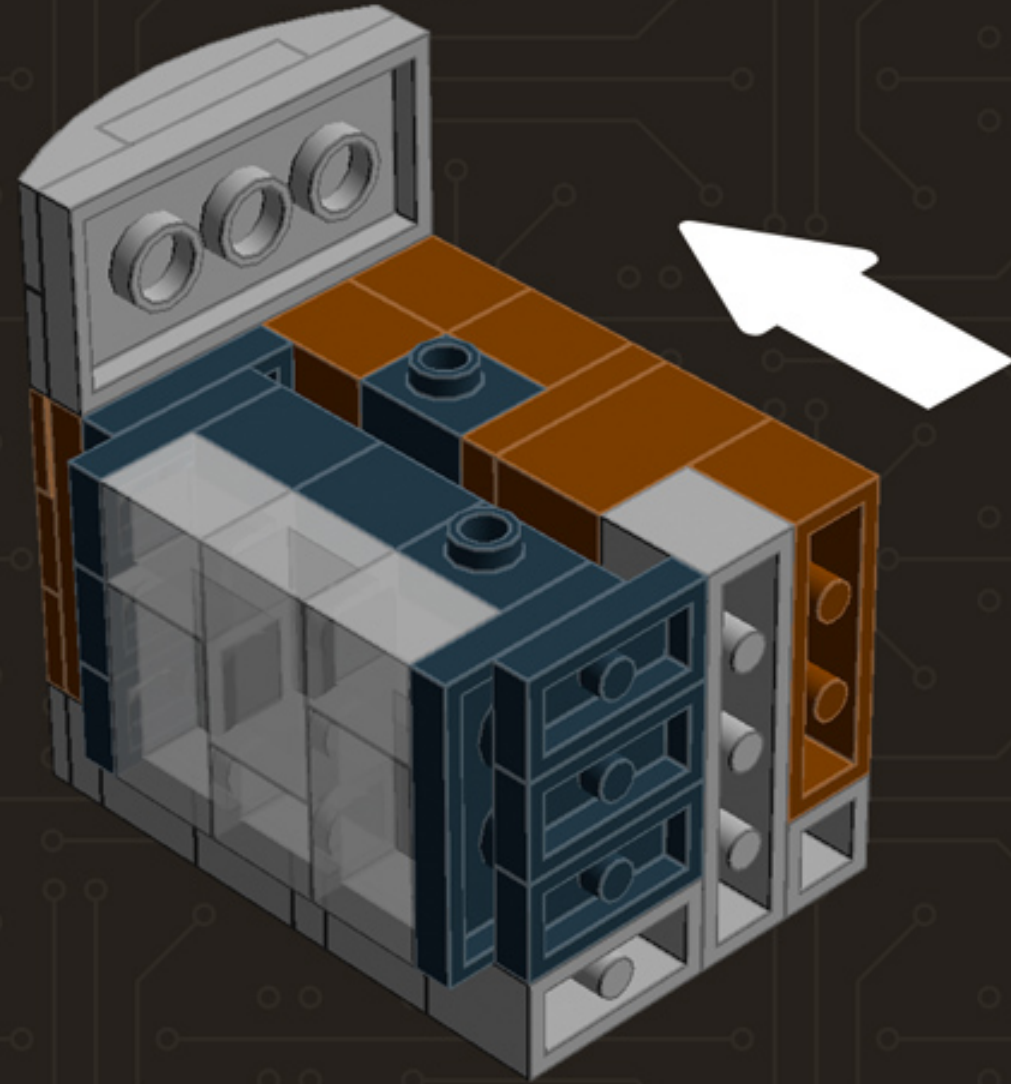

# Mini Camera (Brown)

*A LEGO® project  
by Chris McVeigh  
[chrismcveigh.com](http://chrismcveigh.com)*

Image	Element ID	Color	Description	Quantity
	300426	Black	Brick, 1x2	1
	362226	Black	Brick, 1x3	2
	4558954	Black	Brick, Modified, 1x1 W. 1 Stud	4
	474026	Black	Dish, 2x2	1
	4180087	Black	Dish, 3x3	1
	302126	Black	Plate, 2x3	2
	379426	Black	Plate, Jumper, 1x2	6
	370126	Black	Technic Brick, 1x4	2
	4654580	Light Grey	Bracket, 2x2, Inverted	6
	4211389	Light Grey	Brick, 1x1	4
	4211388	Light Grey	Brick, 1x2	5
	4211394	Light Grey	Brick, 1x4	5
	4558953	Light Grey	Brick, Modified, 1x1 W. 1 Stud	3
	4221775	Light Grey	Mini Antenna	2

Image	Element ID	Color	Description	Quantity
	4211445	Light Grey	Plate, 1x4	3
	4211397	Light Grey	Plate, 2x2	1
	4211396	Light Grey	Plate, 2x3	1
	4211395	Light Grey	Plate, 2x4	2
	4211452	Light Grey	Plate, 2x6	1
	4568637	Light Grey	Slope, 30°, 1x2x2/3	2
	4211614	Light Grey	Slope, 45°, 1x2	2
	4622803	Light Grey	Slope, Curved, 1x4 (No Studs)	5
	4211535	Light Grey	Technic Brick, 1x1	1
	4211440	Light Grey	Technic Brick, 1x2	1
	4560183	Light Grey	Tile, 2x4	2
	4650260	Light Grey	Tile, Round, 1x1	2
	4211480	Light Grey	Tile, Round, 2x2	2
	4297210	Light Grey	Wheel Rim 30.4mm D. x 20mm	1

Image	Element ID	Color	Description	Quantity
	4211149	Reddish Brown	Brick, 1x2	3
	4211220	Reddish Brown	Brick, 1x3	6
	4211225	Reddish Brown	Brick, 1x4	2
	4645102	Reddish Brown	Brick, Modified, 1x1 W. 2 Studs	3
	4211189	Reddish Brown	Plate, 2x3	5
	4219726	Reddish Brown	Plate, Jumper, 1x2	2
	4504376	Reddish Brown	Slope, 30°, 1x1x2/3	4
	4658005	Reddish Brown	Slope, Curved, 1x4 (No Studs)	4
	4645394	Trans-Clear	Brick, 1x1	3
	306540	Trans-Clear	Brick, 1x2	4
	4187750	Trans-Clear	Dish, 2x2	1
	3000840	Trans-Clear	Plate, 1x1	5
	3005740	Trans-Clear	Plate, Round, 1x1	1
	4124108	Trans-Red	Bar, 1x3	1