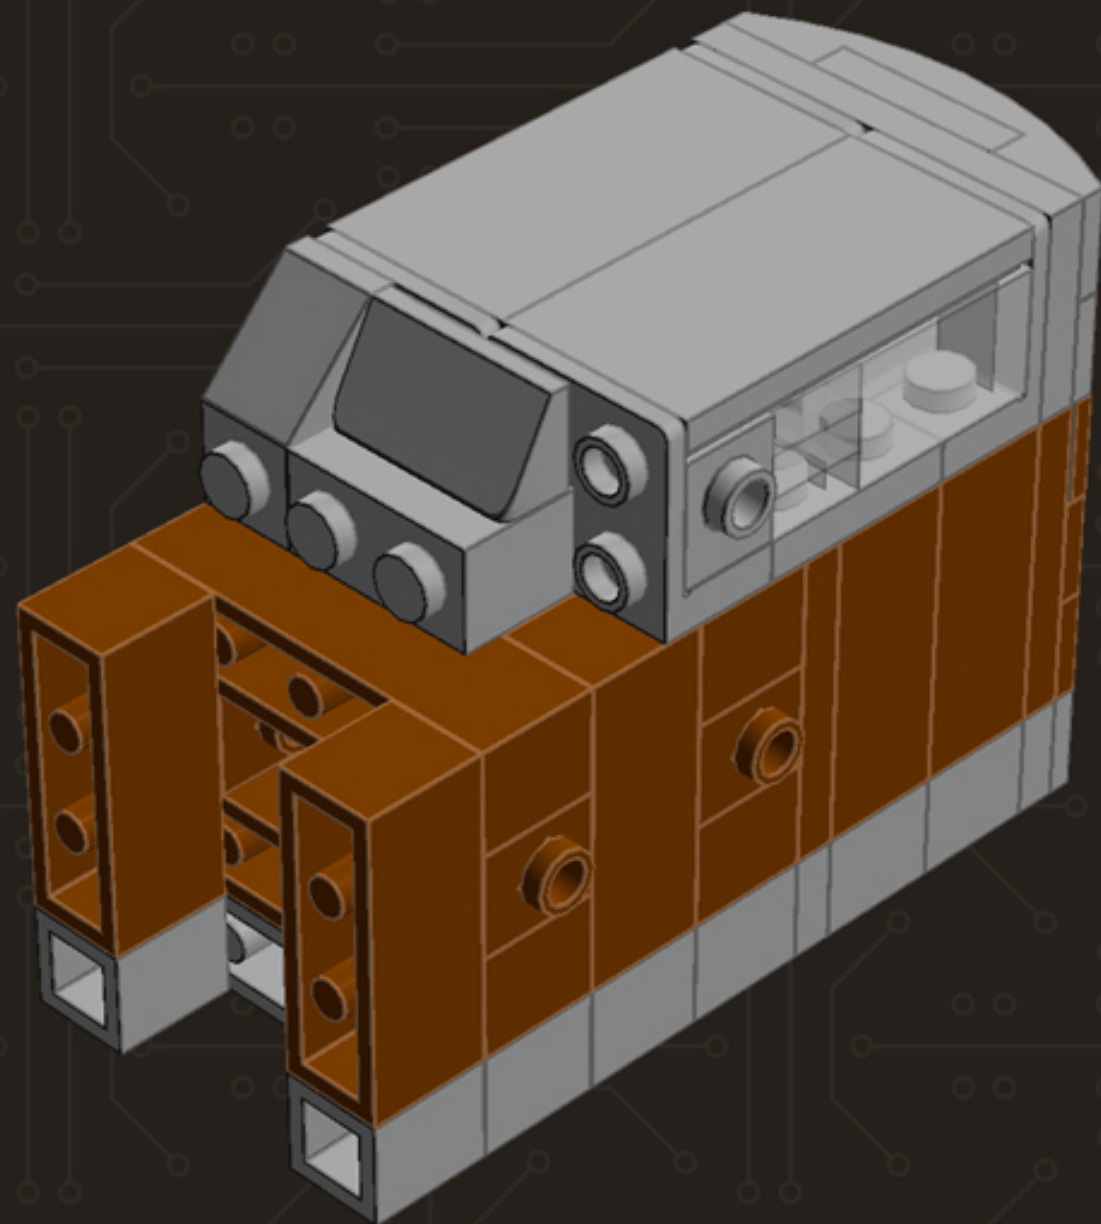

# Mini Camera (Brown)

*A LEGO® project  
by Chris McVeigh  
[chrismcveigh.com](http://chrismcveigh.com)*

Image	Element ID	Color	Description	Quantity
	300426	Black	Brick, 1x2	1
	362226	Black	Brick, 1x3	2
	4558954	Black	Brick, Modified, 1x1 W. 1 Stud	4
	474026	Black	Dish, 2x2	1
	4180087	Black	Dish, 3x3	1
	302126	Black	Plate, 2x3	2
	379426	Black	Plate, Jumper, 1x2	6
	370126	Black	Technic Brick, 1x4	2
	4654580	Light Grey	Bracket, 2x2, Inverted	6
	4211389	Light Grey	Brick, 1x1	4
	4211388	Light Grey	Brick, 1x2	5
	4211394	Light Grey	Brick, 1x4	5
	4558953	Light Grey	Brick, Modified, 1x1 W. 1 Stud	3
	4221775	Light Grey	Mini Antenna	2

Image	Element ID	Color	Description	Quantity
	4211445	Light Grey	Plate, 1x4	3
	4211397	Light Grey	Plate, 2x2	1
	4211396	Light Grey	Plate, 2x3	1
	4211395	Light Grey	Plate, 2x4	2
	4211452	Light Grey	Plate, 2x6	1
	4568637	Light Grey	Slope, 30°, 1x2x2/3	2
	4211614	Light Grey	Slope, 45°, 1x2	2
	4622803	Light Grey	Slope, Curved, 1x4 (No Studs)	5
	4211535	Light Grey	Technic Brick, 1x1	1
	4211440	Light Grey	Technic Brick, 1x2	1
	4560183	Light Grey	Tile, 2x4	2
	4650260	Light Grey	Tile, Round, 1x1	2
	4211480	Light Grey	Tile, Round, 2x2	2
	4297210	Light Grey	Wheel Rim 30.4mm D. x 20mm	1

Image	Element ID	Color	Description	Quantity
	4211149	Reddish Brown	Brick, 1x2	3
	4211220	Reddish Brown	Brick, 1x3	6
	4211225	Reddish Brown	Brick, 1x4	2
	4645102	Reddish Brown	Brick, Modified, 1x1 W. 2 Studs	3
	4211189	Reddish Brown	Plate, 2x3	5
	4219726	Reddish Brown	Plate, Jumper, 1x2	2
	4504376	Reddish Brown	Slope, 30°, 1x1x2/3	4
	4658005	Reddish Brown	Slope, Curved, 1x4 (No Studs)	4
	4645394	Trans-Clear	Brick, 1x1	3
	306540	Trans-Clear	Brick, 1x2	4
	4187750	Trans-Clear	Dish, 2x2	1
	3000840	Trans-Clear	Plate, 1x1	5
	3005740	Trans-Clear	Plate, Round, 1x1	1
	4124108	Trans-Red	Bar, 1x3	1