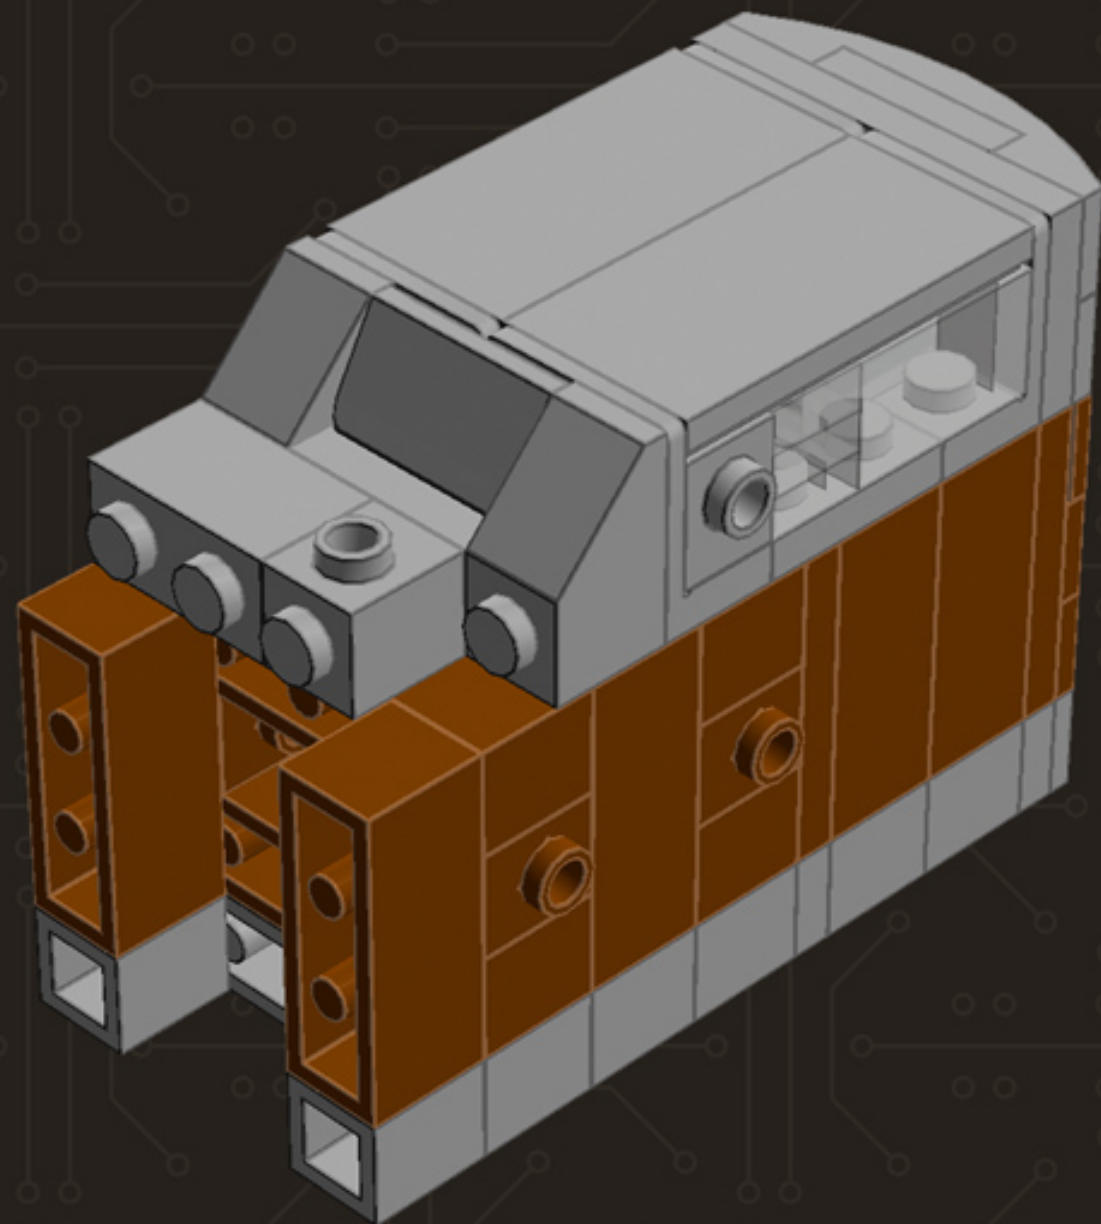

# Mini Camera (Brown)

*A LEGO® project  
by Chris McVeigh  
[chrismcveigh.com](http://chrismcveigh.com)*

Image	Element ID	Color	Description	Quantity
	300426	Black	Brick, 1x2	1
	362226	Black	Brick, 1x3	2
	4558954	Black	Brick, Modified, 1x1 W. 1 Stud	4
	474026	Black	Dish, 2x2	1
	4180087	Black	Dish, 3x3	1
	302126	Black	Plate, 2x3	2
	379426	Black	Plate, Jumper, 1x2	6
	370126	Black	Technic Brick, 1x4	2
	4654580	Light Grey	Bracket, 2x2, Inverted	6
	4211389	Light Grey	Brick, 1x1	4
	4211388	Light Grey	Brick, 1x2	5
	4211394	Light Grey	Brick, 1x4	5
	4558953	Light Grey	Brick, Modified, 1x1 W. 1 Stud	3
	4221775	Light Grey	Mini Antenna	2

Image	Element ID	Color	Description	Quantity
	4211445	Light Grey	Plate, 1x4	3
	4211397	Light Grey	Plate, 2x2	1
	4211396	Light Grey	Plate, 2x3	1
	4211395	Light Grey	Plate, 2x4	2
	4211452	Light Grey	Plate, 2x6	1
	4568637	Light Grey	Slope, 30°, 1x2x2/3	2
	4211614	Light Grey	Slope, 45°, 1x2	2
	4622803	Light Grey	Slope, Curved, 1x4 (No Studs)	5
	4211535	Light Grey	Technic Brick, 1x1	1
	4211440	Light Grey	Technic Brick, 1x2	1
	4560183	Light Grey	Tile, 2x4	2
	4650260	Light Grey	Tile, Round, 1x1	2
	4211480	Light Grey	Tile, Round, 2x2	2
	4297210	Light Grey	Wheel Rim 30.4mm D. x 20mm	1

Image	Element ID	Color	Description	Quantity
	4211149	Reddish Brown	Brick, 1x2	3
	4211220	Reddish Brown	Brick, 1x3	6
	4211225	Reddish Brown	Brick, 1x4	2
	4645102	Reddish Brown	Brick, Modified, 1x1 W. 2 Studs	3
	4211189	Reddish Brown	Plate, 2x3	5
	4219726	Reddish Brown	Plate, Jumper, 1x2	2
	4504376	Reddish Brown	Slope, 30°, 1x1x2/3	4
	4658005	Reddish Brown	Slope, Curved, 1x4 (No Studs)	4
	4645394	Trans-Clear	Brick, 1x1	3
	306540	Trans-Clear	Brick, 1x2	4
	4187750	Trans-Clear	Dish, 2x2	1
	3000840	Trans-Clear	Plate, 1x1	5
	3005740	Trans-Clear	Plate, Round, 1x1	1
	4124108	Trans-Red	Bar, 1x3	1