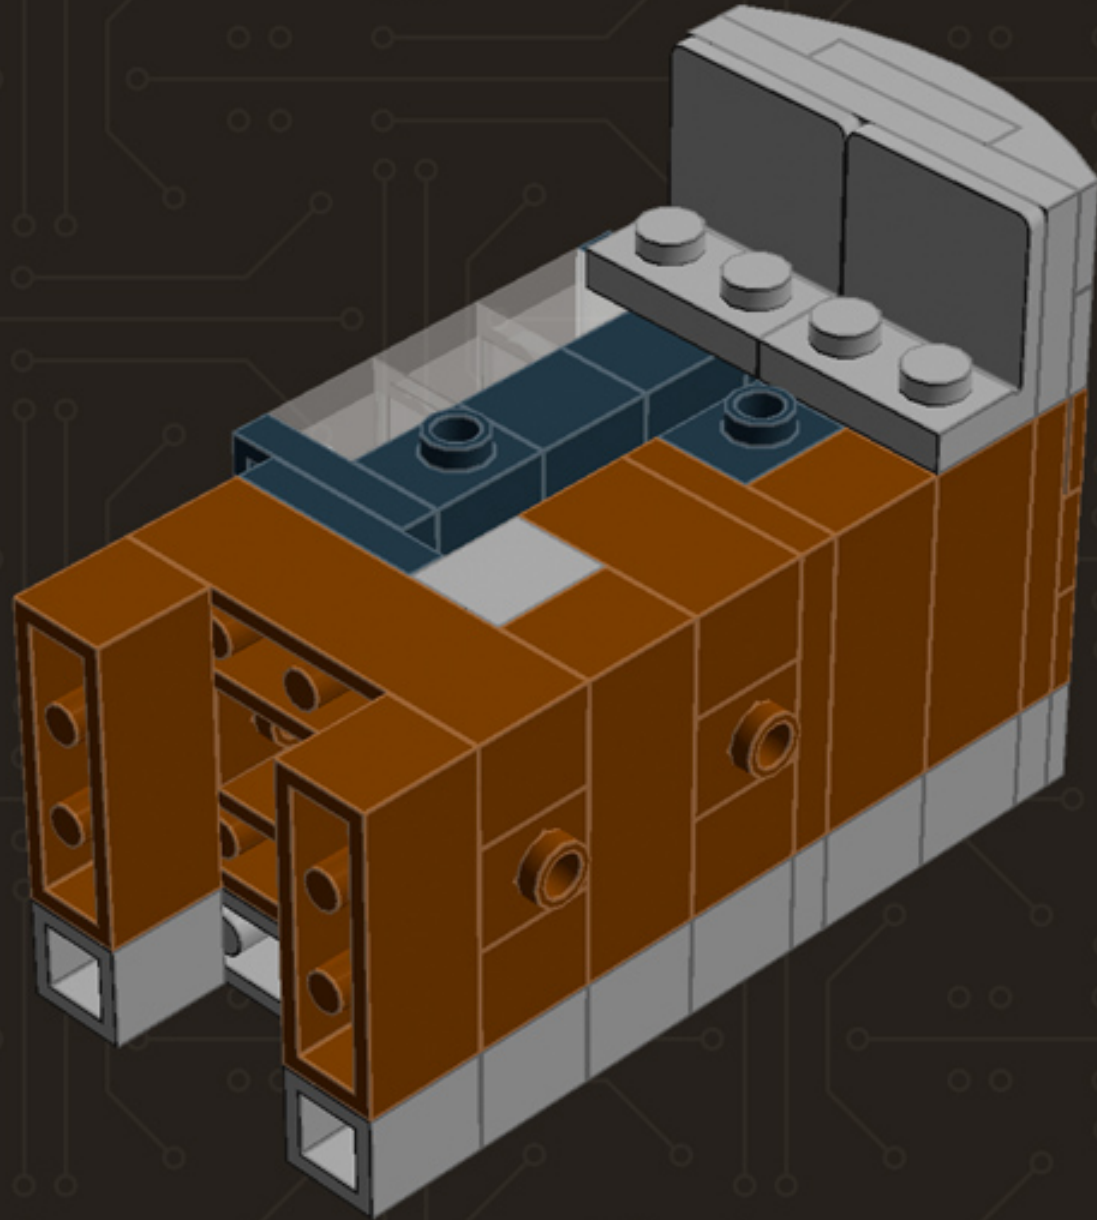

# Mini Camera (Brown)

*A LEGO® project  
by Chris McVeigh  
[chrismcveigh.com](http://chrismcveigh.com)*

Image	Element ID	Color	Description	Quantity
	300426	Black	Brick, 1x2	1
	362226	Black	Brick, 1x3	2
	4558954	Black	Brick, Modified, 1x1 W. 1 Stud	4
	474026	Black	Dish, 2x2	1
	4180087	Black	Dish, 3x3	1
	302126	Black	Plate, 2x3	2
	379426	Black	Plate, Jumper, 1x2	6
	370126	Black	Technic Brick, 1x4	2
	4654580	Light Grey	Bracket, 2x2, Inverted	6
	4211389	Light Grey	Brick, 1x1	4
	4211388	Light Grey	Brick, 1x2	5
	4211394	Light Grey	Brick, 1x4	5
	4558953	Light Grey	Brick, Modified, 1x1 W. 1 Stud	3
	4221775	Light Grey	Mini Antenna	2

Image	Element ID	Color	Description	Quantity
	4211445	Light Grey	Plate, 1x4	3
	4211397	Light Grey	Plate, 2x2	1
	4211396	Light Grey	Plate, 2x3	1
	4211395	Light Grey	Plate, 2x4	2
	4211452	Light Grey	Plate, 2x6	1
	4568637	Light Grey	Slope, 30°, 1x2x2/3	2
	4211614	Light Grey	Slope, 45°, 1x2	2
	4622803	Light Grey	Slope, Curved, 1x4 (No Studs)	5
	4211535	Light Grey	Technic Brick, 1x1	1
	4211440	Light Grey	Technic Brick, 1x2	1
	4560183	Light Grey	Tile, 2x4	2
	4650260	Light Grey	Tile, Round, 1x1	2
	4211480	Light Grey	Tile, Round, 2x2	2
	4297210	Light Grey	Wheel Rim 30.4mm D. x 20mm	1

Image	Element ID	Color	Description	Quantity
	4211149	Reddish Brown	Brick, 1x2	3
	4211220	Reddish Brown	Brick, 1x3	6
	4211225	Reddish Brown	Brick, 1x4	2
	4645102	Reddish Brown	Brick, Modified, 1x1 W. 2 Studs	3
	4211189	Reddish Brown	Plate, 2x3	5
	4219726	Reddish Brown	Plate, Jumper, 1x2	2
	4504376	Reddish Brown	Slope, 30°, 1x1x2/3	4
	4658005	Reddish Brown	Slope, Curved, 1x4 (No Studs)	4
	4645394	Trans-Clear	Brick, 1x1	3
	306540	Trans-Clear	Brick, 1x2	4
	4187750	Trans-Clear	Dish, 2x2	1
	3000840	Trans-Clear	Plate, 1x1	5
	3005740	Trans-Clear	Plate, Round, 1x1	1
	4124108	Trans-Red	Bar, 1x3	1