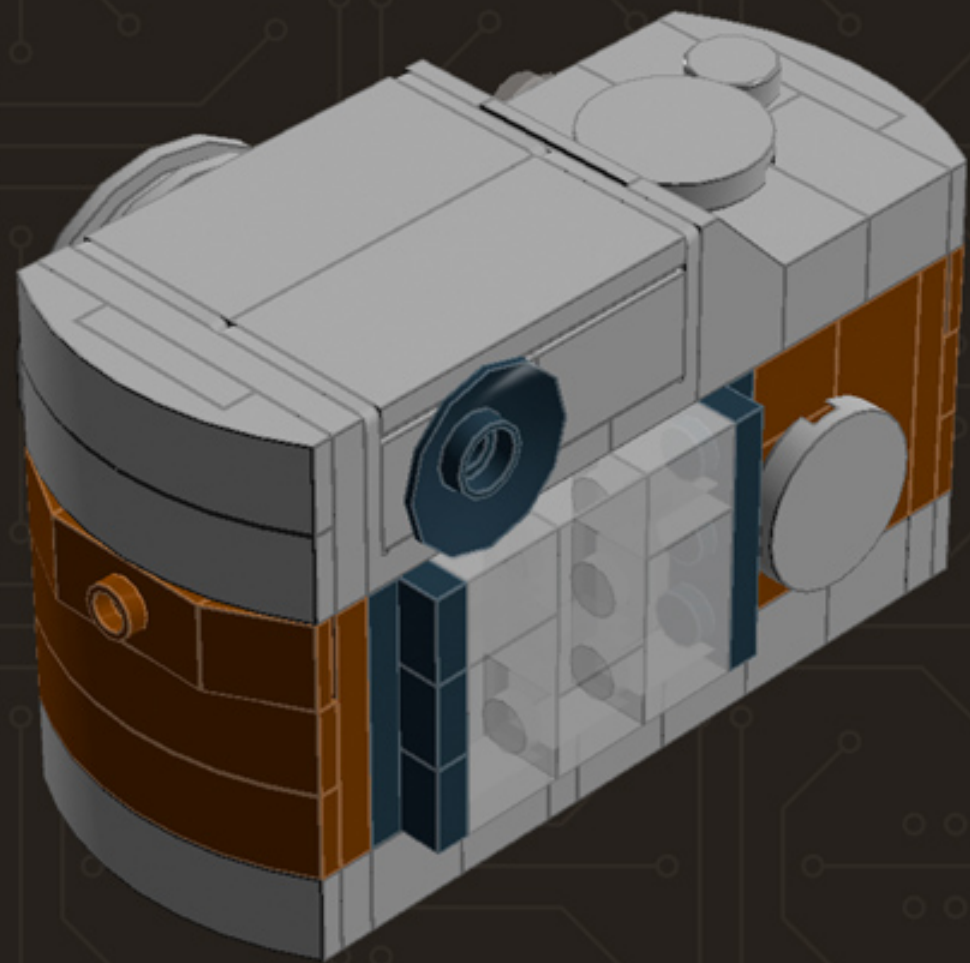

# Mini Camera (Brown)

*A LEGO® project  
by Chris McVeigh  
[chrismcveigh.com](http://chrismcveigh.com)*

Image	Element ID	Color	Description	Quantity
	300426	Black	Brick, 1x2	1
	362226	Black	Brick, 1x3	2
	4558954	Black	Brick, Modified, 1x1 W. 1 Stud	4
	474026	Black	Dish, 2x2	1
	4180087	Black	Dish, 3x3	1
	302126	Black	Plate, 2x3	2
	379426	Black	Plate, Jumper, 1x2	6
	370126	Black	Technic Brick, 1x4	2
	4654580	Light Grey	Bracket, 2x2, Inverted	6
	4211389	Light Grey	Brick, 1x1	4
	4211388	Light Grey	Brick, 1x2	5
	4211394	Light Grey	Brick, 1x4	5
	4558953	Light Grey	Brick, Modified, 1x1 W. 1 Stud	3
	4221775	Light Grey	Mini Antenna	2

Image	Element ID	Color	Description	Quantity
	4211445	Light Grey	Plate, 1x4	3
	4211397	Light Grey	Plate, 2x2	1
	4211396	Light Grey	Plate, 2x3	1
	4211395	Light Grey	Plate, 2x4	2
	4211452	Light Grey	Plate, 2x6	1
	4568637	Light Grey	Slope, 30°, 1x2x2/3	2
	4211614	Light Grey	Slope, 45°, 1x2	2
	4622803	Light Grey	Slope, Curved, 1x4 (No Studs)	5
	4211535	Light Grey	Technic Brick, 1x1	1
	4211440	Light Grey	Technic Brick, 1x2	1
	4560183	Light Grey	Tile, 2x4	2
	4650260	Light Grey	Tile, Round, 1x1	2
	4211480	Light Grey	Tile, Round, 2x2	2
	4297210	Light Grey	Wheel Rim 30.4mm D. x 20mm	1

Image	Element ID	Color	Description	Quantity
	4211149	Reddish Brown	Brick, 1x2	3
	4211220	Reddish Brown	Brick, 1x3	6
	4211225	Reddish Brown	Brick, 1x4	2
	4645102	Reddish Brown	Brick, Modified, 1x1 W. 2 Studs	3
	4211189	Reddish Brown	Plate, 2x3	5
	4219726	Reddish Brown	Plate, Jumper, 1x2	2
	4504376	Reddish Brown	Slope, 30°, 1x1x2/3	4
	4658005	Reddish Brown	Slope, Curved, 1x4 (No Studs)	4
	4645394	Trans-Clear	Brick, 1x1	3
	306540	Trans-Clear	Brick, 1x2	4
	4187750	Trans-Clear	Dish, 2x2	1
	3000840	Trans-Clear	Plate, 1x1	5
	3005740	Trans-Clear	Plate, Round, 1x1	1
	4124108	Trans-Red	Bar, 1x3	1