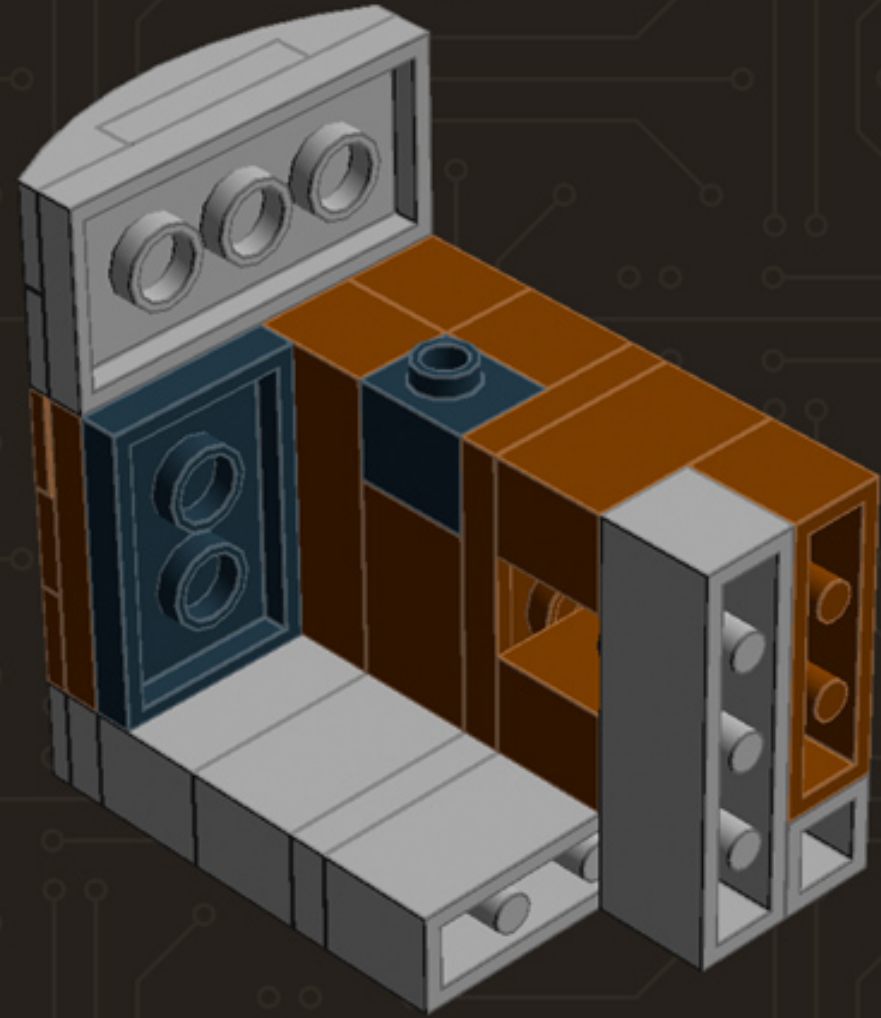

# Mini Camera (Brown)

*A LEGO® project  
by Chris McVeigh  
[chrismcveigh.com](http://chrismcveigh.com)*

Image	Element ID	Color	Description	Quantity
	300426	Black	Brick, 1x2	1
	362226	Black	Brick, 1x3	2
	4558954	Black	Brick, Modified, 1x1 W. 1 Stud	4
	474026	Black	Dish, 2x2	1
	4180087	Black	Dish, 3x3	1
	302126	Black	Plate, 2x3	2
	379426	Black	Plate, Jumper, 1x2	6
	370126	Black	Technic Brick, 1x4	2
	4654580	Light Grey	Bracket, 2x2, Inverted	6
	4211389	Light Grey	Brick, 1x1	4
	4211388	Light Grey	Brick, 1x2	5
	4211394	Light Grey	Brick, 1x4	5
	4558953	Light Grey	Brick, Modified, 1x1 W. 1 Stud	3
	4221775	Light Grey	Mini Antenna	2

Image	Element ID	Color	Description	Quantity
	4211445	Light Grey	Plate, 1x4	3
	4211397	Light Grey	Plate, 2x2	1
	4211396	Light Grey	Plate, 2x3	1
	4211395	Light Grey	Plate, 2x4	2
	4211452	Light Grey	Plate, 2x6	1
	4568637	Light Grey	Slope, 30°, 1x2x2/3	2
	4211614	Light Grey	Slope, 45°, 1x2	2
	4622803	Light Grey	Slope, Curved, 1x4 (No Studs)	5
	4211535	Light Grey	Technic Brick, 1x1	1
	4211440	Light Grey	Technic Brick, 1x2	1
	4560183	Light Grey	Tile, 2x4	2
	4650260	Light Grey	Tile, Round, 1x1	2
	4211480	Light Grey	Tile, Round, 2x2	2
	4297210	Light Grey	Wheel Rim 30.4mm D. x 20mm	1

Image	Element ID	Color	Description	Quantity
	4211149	Reddish Brown	Brick, 1x2	3
	4211220	Reddish Brown	Brick, 1x3	6
	4211225	Reddish Brown	Brick, 1x4	2
	4645102	Reddish Brown	Brick, Modified, 1x1 W. 2 Studs	3
	4211189	Reddish Brown	Plate, 2x3	5
	4219726	Reddish Brown	Plate, Jumper, 1x2	2
	4504376	Reddish Brown	Slope, 30°, 1x1x2/3	4
	4658005	Reddish Brown	Slope, Curved, 1x4 (No Studs)	4
	4645394	Trans-Clear	Brick, 1x1	3
	306540	Trans-Clear	Brick, 1x2	4
	4187750	Trans-Clear	Dish, 2x2	1
	3000840	Trans-Clear	Plate, 1x1	5
	3005740	Trans-Clear	Plate, Round, 1x1	1
	4124108	Trans-Red	Bar, 1x3	1