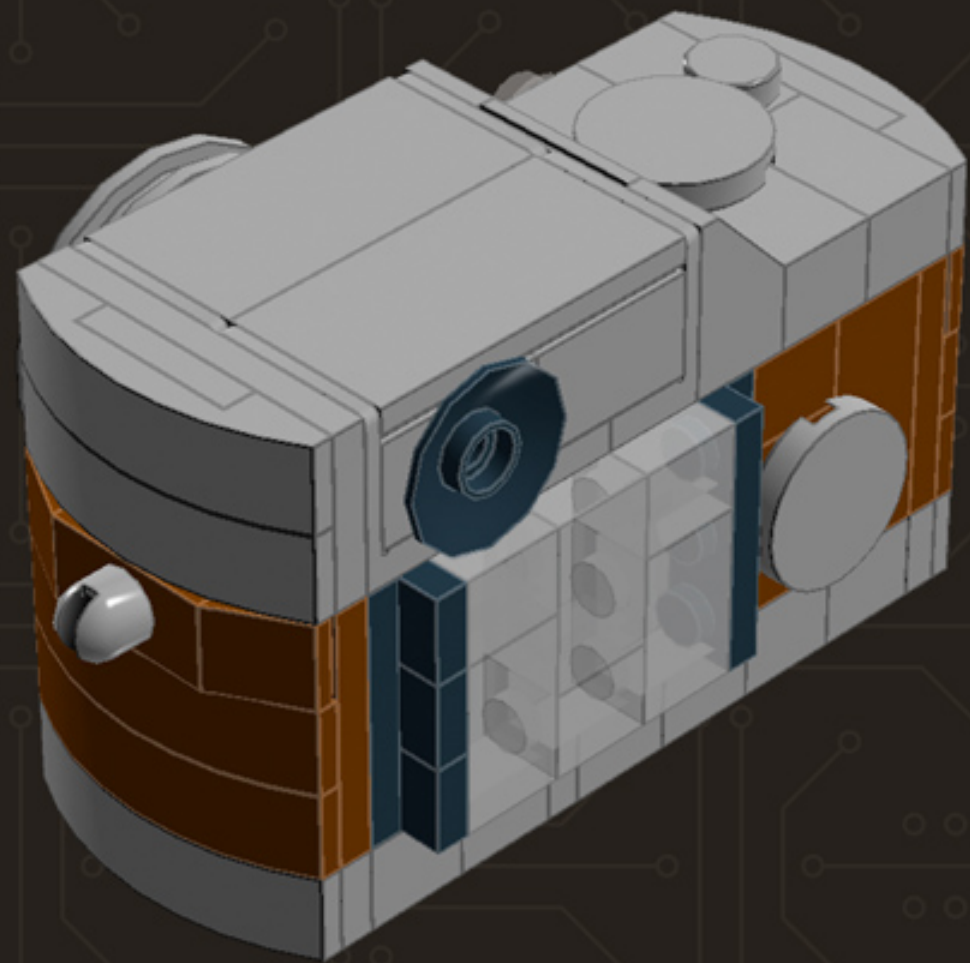

# Mini Camera (Brown)

*A LEGO® project  
by Chris McVeigh  
[chrismcveigh.com](http://chrismcveigh.com)*

Image	Element ID	Color	Description	Quantity
	300426	Black	Brick, 1x2	1
	362226	Black	Brick, 1x3	2
	4558954	Black	Brick, Modified, 1x1 W. 1 Stud	4
	474026	Black	Dish, 2x2	1
	4180087	Black	Dish, 3x3	1
	302126	Black	Plate, 2x3	2
	379426	Black	Plate, Jumper, 1x2	6
	370126	Black	Technic Brick, 1x4	2
	4654580	Light Grey	Bracket, 2x2, Inverted	6
	4211389	Light Grey	Brick, 1x1	4
	4211388	Light Grey	Brick, 1x2	5
	4211394	Light Grey	Brick, 1x4	5
	4558953	Light Grey	Brick, Modified, 1x1 W. 1 Stud	3
	4221775	Light Grey	Mini Antenna	2

Image	Element ID	Color	Description	Quantity
	4211445	Light Grey	Plate, 1x4	3
	4211397	Light Grey	Plate, 2x2	1
	4211396	Light Grey	Plate, 2x3	1
	4211395	Light Grey	Plate, 2x4	2
	4211452	Light Grey	Plate, 2x6	1
	4568637	Light Grey	Slope, 30°, 1x2x2/3	2
	4211614	Light Grey	Slope, 45°, 1x2	2
	4622803	Light Grey	Slope, Curved, 1x4 (No Studs)	5
	4211535	Light Grey	Technic Brick, 1x1	1
	4211440	Light Grey	Technic Brick, 1x2	1
	4560183	Light Grey	Tile, 2x4	2
	4650260	Light Grey	Tile, Round, 1x1	2
	4211480	Light Grey	Tile, Round, 2x2	2
	4297210	Light Grey	Wheel Rim 30.4mm D. x 20mm	1

Image	Element ID	Color	Description	Quantity
	4211149	Reddish Brown	Brick, 1x2	3
	4211220	Reddish Brown	Brick, 1x3	6
	4211225	Reddish Brown	Brick, 1x4	2
	4645102	Reddish Brown	Brick, Modified, 1x1 W. 2 Studs	3
	4211189	Reddish Brown	Plate, 2x3	5
	4219726	Reddish Brown	Plate, Jumper, 1x2	2
	4504376	Reddish Brown	Slope, 30°, 1x1x2/3	4
	4658005	Reddish Brown	Slope, Curved, 1x4 (No Studs)	4
	4645394	Trans-Clear	Brick, 1x1	3
	306540	Trans-Clear	Brick, 1x2	4
	4187750	Trans-Clear	Dish, 2x2	1
	3000840	Trans-Clear	Plate, 1x1	5
	3005740	Trans-Clear	Plate, Round, 1x1	1
	4124108	Trans-Red	Bar, 1x3	1