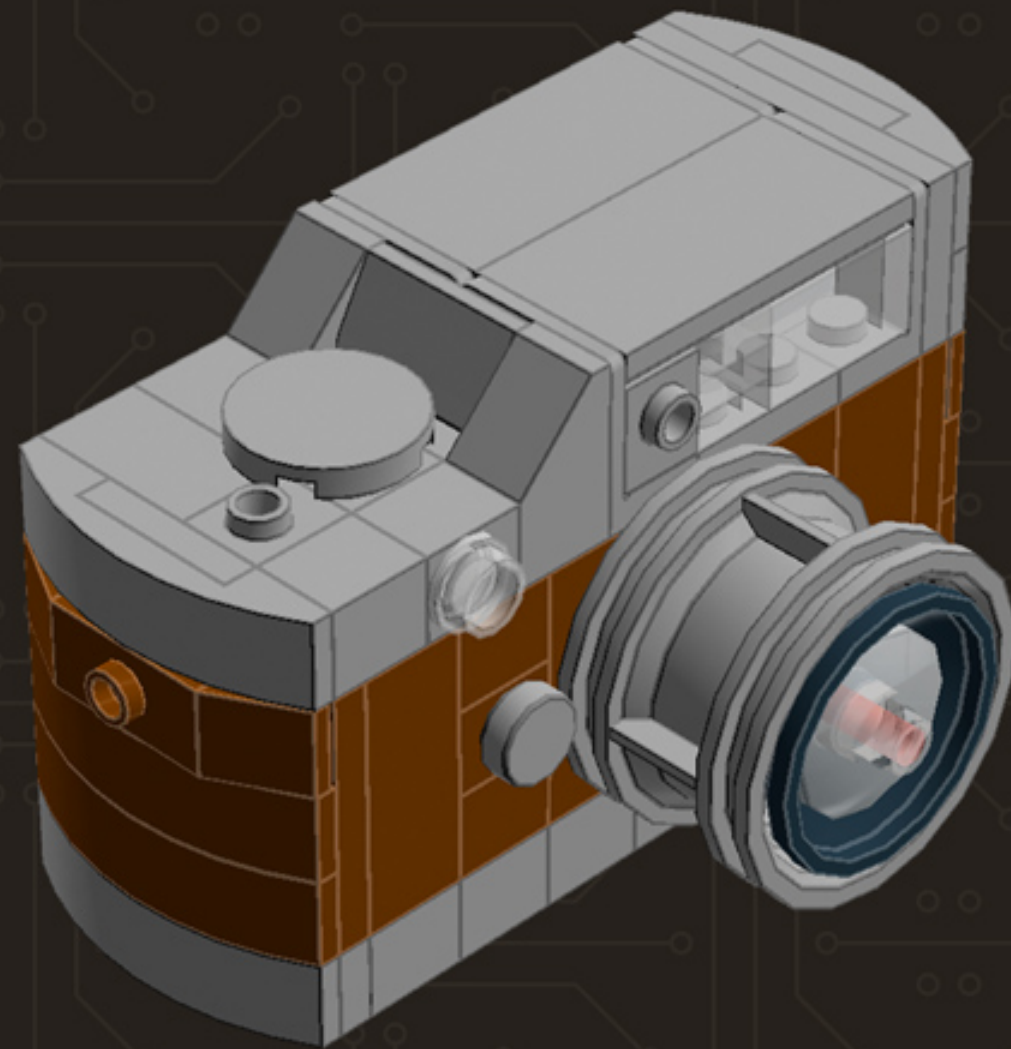

# Mini Camera (Brown)

*A LEGO® project  
by Chris McVeigh  
[chrismcveigh.com](http://chrismcveigh.com)*

Image	Element ID	Color	Description	Quantity
	300426	Black	Brick, 1x2	1
	362226	Black	Brick, 1x3	2
	4558954	Black	Brick, Modified, 1x1 W. 1 Stud	4
	474026	Black	Dish, 2x2	1
	4180087	Black	Dish, 3x3	1
	302126	Black	Plate, 2x3	2
	379426	Black	Plate, Jumper, 1x2	6
	370126	Black	Technic Brick, 1x4	2
	4654580	Light Grey	Bracket, 2x2, Inverted	6
	4211389	Light Grey	Brick, 1x1	4
	4211388	Light Grey	Brick, 1x2	5
	4211394	Light Grey	Brick, 1x4	5
	4558953	Light Grey	Brick, Modified, 1x1 W. 1 Stud	3
	4221775	Light Grey	Mini Antenna	2

Image	Element ID	Color	Description	Quantity
	4211445	Light Grey	Plate, 1x4	3
	4211397	Light Grey	Plate, 2x2	1
	4211396	Light Grey	Plate, 2x3	1
	4211395	Light Grey	Plate, 2x4	2
	4211452	Light Grey	Plate, 2x6	1
	4568637	Light Grey	Slope, 30°, 1x2x2/3	2
	4211614	Light Grey	Slope, 45°, 1x2	2
	4622803	Light Grey	Slope, Curved, 1x4 (No Studs)	5
	4211535	Light Grey	Technic Brick, 1x1	1
	4211440	Light Grey	Technic Brick, 1x2	1
	4560183	Light Grey	Tile, 2x4	2
	4650260	Light Grey	Tile, Round, 1x1	2
	4211480	Light Grey	Tile, Round, 2x2	2
	4297210	Light Grey	Wheel Rim 30.4mm D. x 20mm	1

Image	Element ID	Color	Description	Quantity
	4211149	Reddish Brown	Brick, 1x2	3
	4211220	Reddish Brown	Brick, 1x3	6
	4211225	Reddish Brown	Brick, 1x4	2
	4645102	Reddish Brown	Brick, Modified, 1x1 W. 2 Studs	3
	4211189	Reddish Brown	Plate, 2x3	5
	4219726	Reddish Brown	Plate, Jumper, 1x2	2
	4504376	Reddish Brown	Slope, 30°, 1x1x2/3	4
	4658005	Reddish Brown	Slope, Curved, 1x4 (No Studs)	4
	4645394	Trans-Clear	Brick, 1x1	3
	306540	Trans-Clear	Brick, 1x2	4
	4187750	Trans-Clear	Dish, 2x2	1
	3000840	Trans-Clear	Plate, 1x1	5
	3005740	Trans-Clear	Plate, Round, 1x1	1
	4124108	Trans-Red	Bar, 1x3	1