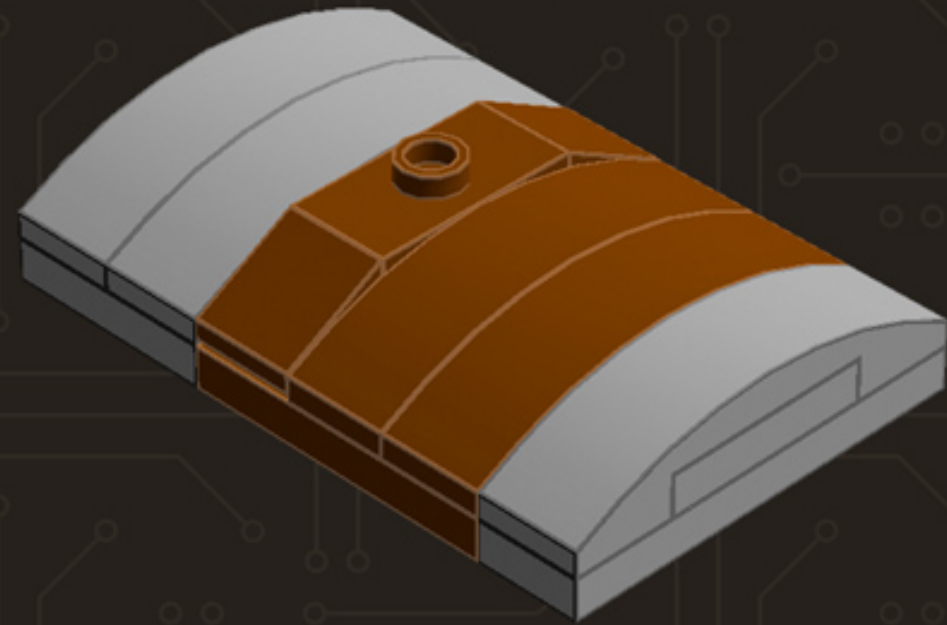

# Mini Camera (Brown)

*A LEGO® project  
by Chris McVeigh  
[chrismcveigh.com](http://chrismcveigh.com)*

Image	Element ID	Color	Description	Quantity
	300426	Black	Brick, 1x2	1
	362226	Black	Brick, 1x3	2
	4558954	Black	Brick, Modified, 1x1 W. 1 Stud	4
	474026	Black	Dish, 2x2	1
	4180087	Black	Dish, 3x3	1
	302126	Black	Plate, 2x3	2
	379426	Black	Plate, Jumper, 1x2	6
	370126	Black	Technic Brick, 1x4	2
	4654580	Light Grey	Bracket, 2x2, Inverted	6
	4211389	Light Grey	Brick, 1x1	4
	4211388	Light Grey	Brick, 1x2	5
	4211394	Light Grey	Brick, 1x4	5
	4558953	Light Grey	Brick, Modified, 1x1 W. 1 Stud	3
	4221775	Light Grey	Mini Antenna	2

Image	Element ID	Color	Description	Quantity
	4211445	Light Grey	Plate, 1x4	3
	4211397	Light Grey	Plate, 2x2	1
	4211396	Light Grey	Plate, 2x3	1
	4211395	Light Grey	Plate, 2x4	2
	4211452	Light Grey	Plate, 2x6	1
	4568637	Light Grey	Slope, 30°, 1x2x2/3	2
	4211614	Light Grey	Slope, 45°, 1x2	2
	4622803	Light Grey	Slope, Curved, 1x4 (No Studs)	5
	4211535	Light Grey	Technic Brick, 1x1	1
	4211440	Light Grey	Technic Brick, 1x2	1
	4560183	Light Grey	Tile, 2x4	2
	4650260	Light Grey	Tile, Round, 1x1	2
	4211480	Light Grey	Tile, Round, 2x2	2
	4297210	Light Grey	Wheel Rim 30.4mm D. x 20mm	1

Image	Element ID	Color	Description	Quantity
	4211149	Reddish Brown	Brick, 1x2	3
	4211220	Reddish Brown	Brick, 1x3	6
	4211225	Reddish Brown	Brick, 1x4	2
	4645102	Reddish Brown	Brick, Modified, 1x1 W. 2 Studs	3
	4211189	Reddish Brown	Plate, 2x3	5
	4219726	Reddish Brown	Plate, Jumper, 1x2	2
	4504376	Reddish Brown	Slope, 30°, 1x1x2/3	4
	4658005	Reddish Brown	Slope, Curved, 1x4 (No Studs)	4
	4645394	Trans-Clear	Brick, 1x1	3
	306540	Trans-Clear	Brick, 1x2	4
	4187750	Trans-Clear	Dish, 2x2	1
	3000840	Trans-Clear	Plate, 1x1	5
	3005740	Trans-Clear	Plate, Round, 1x1	1
	4124108	Trans-Red	Bar, 1x3	1