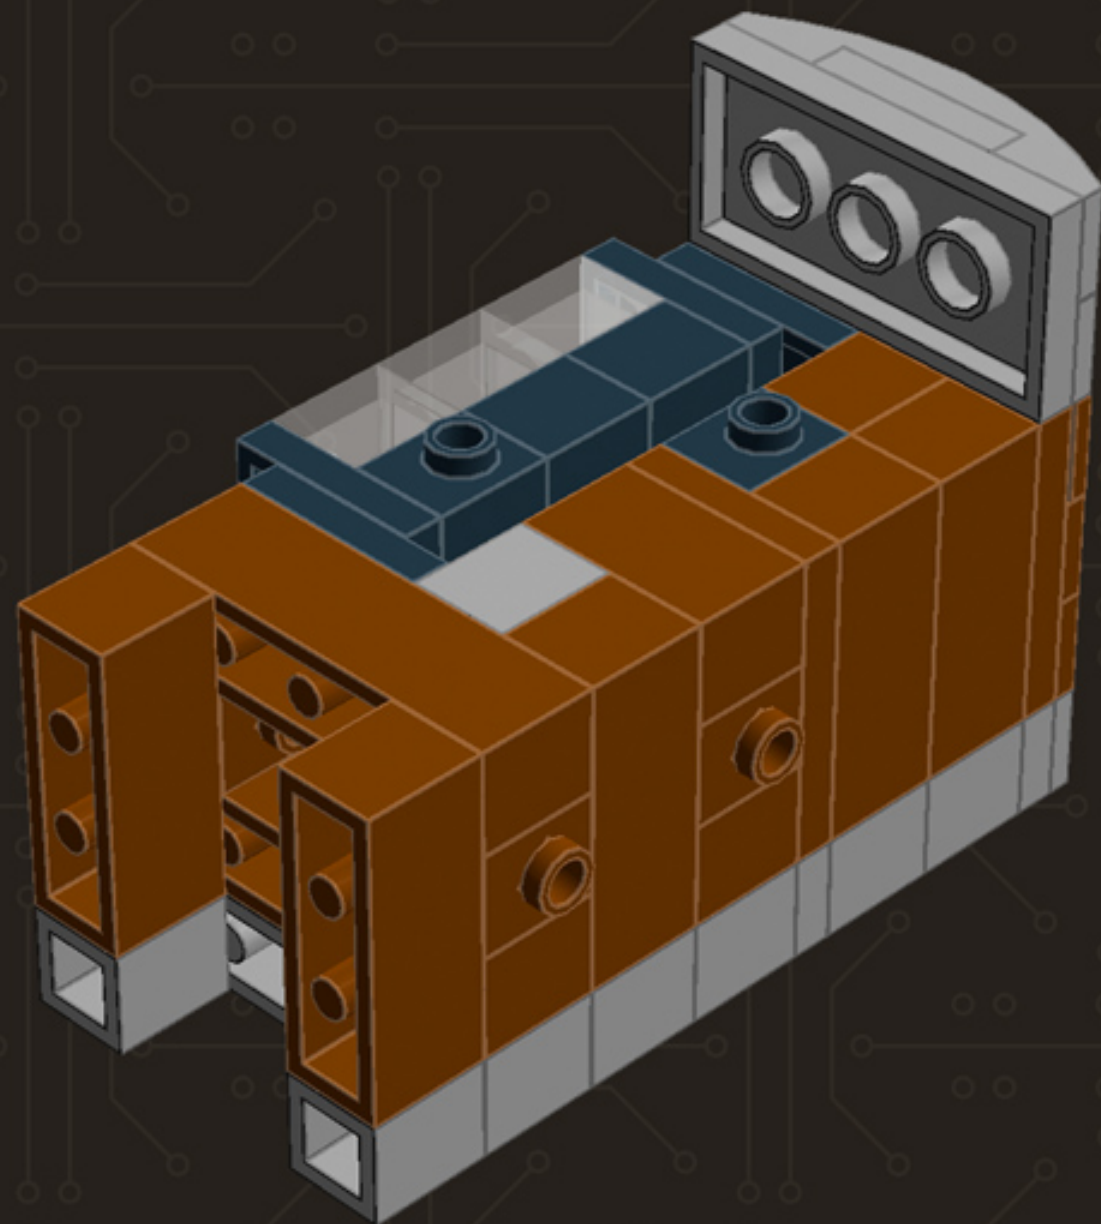

# Mini Camera (Brown)

*A LEGO® project  
by Chris McVeigh  
[chrismcveigh.com](http://chrismcveigh.com)*

Image	Element ID	Color	Description	Quantity
	300426	Black	Brick, 1x2	1
	362226	Black	Brick, 1x3	2
	4558954	Black	Brick, Modified, 1x1 W. 1 Stud	4
	474026	Black	Dish, 2x2	1
	4180087	Black	Dish, 3x3	1
	302126	Black	Plate, 2x3	2
	379426	Black	Plate, Jumper, 1x2	6
	370126	Black	Technic Brick, 1x4	2
	4654580	Light Grey	Bracket, 2x2, Inverted	6
	4211389	Light Grey	Brick, 1x1	4
	4211388	Light Grey	Brick, 1x2	5
	4211394	Light Grey	Brick, 1x4	5
	4558953	Light Grey	Brick, Modified, 1x1 W. 1 Stud	3
	4221775	Light Grey	Mini Antenna	2

Image	Element ID	Color	Description	Quantity
	4211445	Light Grey	Plate, 1x4	3
	4211397	Light Grey	Plate, 2x2	1
	4211396	Light Grey	Plate, 2x3	1
	4211395	Light Grey	Plate, 2x4	2
	4211452	Light Grey	Plate, 2x6	1
	4568637	Light Grey	Slope, 30°, 1x2x2/3	2
	4211614	Light Grey	Slope, 45°, 1x2	2
	4622803	Light Grey	Slope, Curved, 1x4 (No Studs)	5
	4211535	Light Grey	Technic Brick, 1x1	1
	4211440	Light Grey	Technic Brick, 1x2	1
	4560183	Light Grey	Tile, 2x4	2
	4650260	Light Grey	Tile, Round, 1x1	2
	4211480	Light Grey	Tile, Round, 2x2	2
	4297210	Light Grey	Wheel Rim 30.4mm D. x 20mm	1

Image	Element ID	Color	Description	Quantity
	4211149	Reddish Brown	Brick, 1x2	3
	4211220	Reddish Brown	Brick, 1x3	6
	4211225	Reddish Brown	Brick, 1x4	2
	4645102	Reddish Brown	Brick, Modified, 1x1 W. 2 Studs	3
	4211189	Reddish Brown	Plate, 2x3	5
	4219726	Reddish Brown	Plate, Jumper, 1x2	2
	4504376	Reddish Brown	Slope, 30°, 1x1x2/3	4
	4658005	Reddish Brown	Slope, Curved, 1x4 (No Studs)	4
	4645394	Trans-Clear	Brick, 1x1	3
	306540	Trans-Clear	Brick, 1x2	4
	4187750	Trans-Clear	Dish, 2x2	1
	3000840	Trans-Clear	Plate, 1x1	5
	3005740	Trans-Clear	Plate, Round, 1x1	1
	4124108	Trans-Red	Bar, 1x3	1