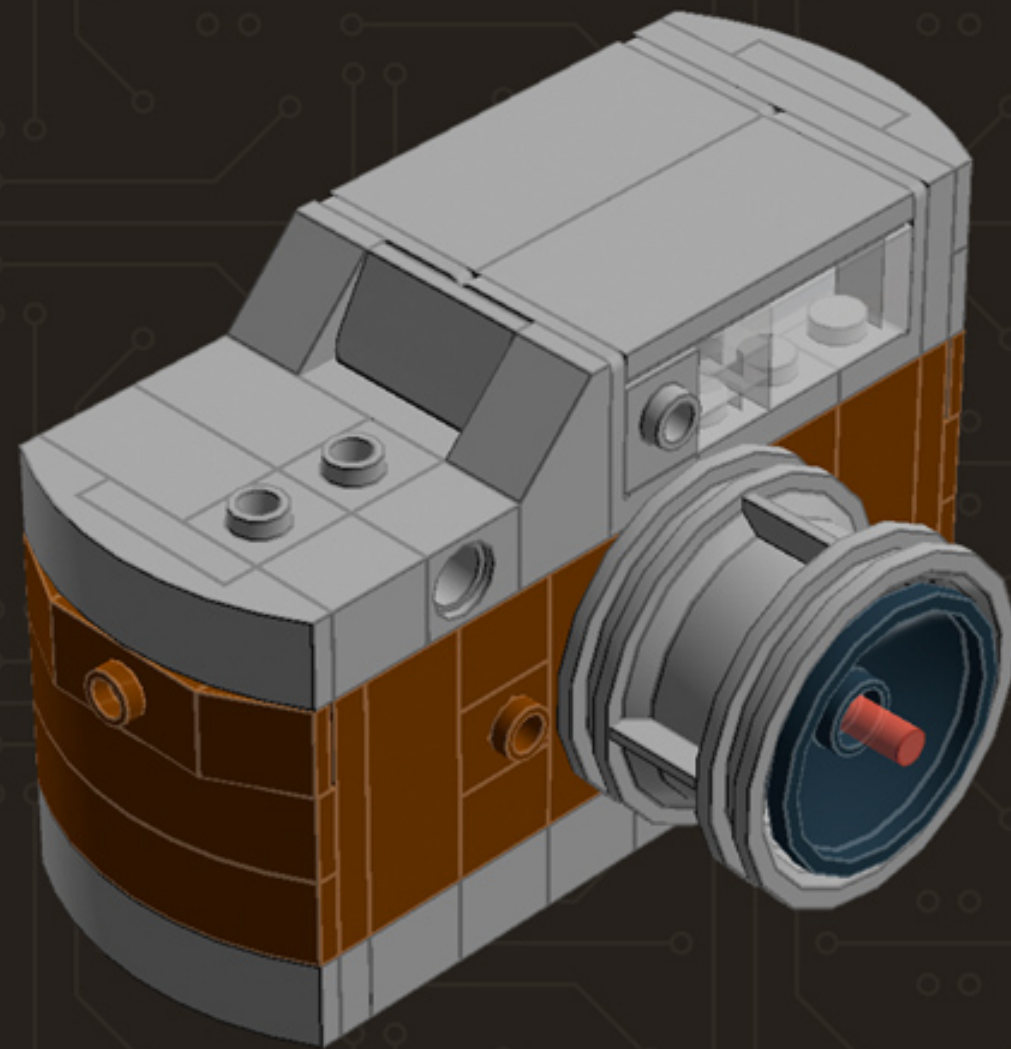

# Mini Camera (Brown)

*A LEGO® project  
by Chris McVeigh  
[chrismcveigh.com](http://chrismcveigh.com)*

Image	Element ID	Color	Description	Quantity
	300426	Black	Brick, 1x2	1
	362226	Black	Brick, 1x3	2
	4558954	Black	Brick, Modified, 1x1 W. 1 Stud	4
	474026	Black	Dish, 2x2	1
	4180087	Black	Dish, 3x3	1
	302126	Black	Plate, 2x3	2
	379426	Black	Plate, Jumper, 1x2	6
	370126	Black	Technic Brick, 1x4	2
	4654580	Light Grey	Bracket, 2x2, Inverted	6
	4211389	Light Grey	Brick, 1x1	4
	4211388	Light Grey	Brick, 1x2	5
	4211394	Light Grey	Brick, 1x4	5
	4558953	Light Grey	Brick, Modified, 1x1 W. 1 Stud	3
	4221775	Light Grey	Mini Antenna	2

Image	Element ID	Color	Description	Quantity
	4211445	Light Grey	Plate, 1x4	3
	4211397	Light Grey	Plate, 2x2	1
	4211396	Light Grey	Plate, 2x3	1
	4211395	Light Grey	Plate, 2x4	2
	4211452	Light Grey	Plate, 2x6	1
	4568637	Light Grey	Slope, 30°, 1x2x2/3	2
	4211614	Light Grey	Slope, 45°, 1x2	2
	4622803	Light Grey	Slope, Curved, 1x4 (No Studs)	5
	4211535	Light Grey	Technic Brick, 1x1	1
	4211440	Light Grey	Technic Brick, 1x2	1
	4560183	Light Grey	Tile, 2x4	2
	4650260	Light Grey	Tile, Round, 1x1	2
	4211480	Light Grey	Tile, Round, 2x2	2
	4297210	Light Grey	Wheel Rim 30.4mm D. x 20mm	1

Image	Element ID	Color	Description	Quantity
	4211149	Reddish Brown	Brick, 1x2	3
	4211220	Reddish Brown	Brick, 1x3	6
	4211225	Reddish Brown	Brick, 1x4	2
	4645102	Reddish Brown	Brick, Modified, 1x1 W. 2 Studs	3
	4211189	Reddish Brown	Plate, 2x3	5
	4219726	Reddish Brown	Plate, Jumper, 1x2	2
	4504376	Reddish Brown	Slope, 30°, 1x1x2/3	4
	4658005	Reddish Brown	Slope, Curved, 1x4 (No Studs)	4
	4645394	Trans-Clear	Brick, 1x1	3
	306540	Trans-Clear	Brick, 1x2	4
	4187750	Trans-Clear	Dish, 2x2	1
	3000840	Trans-Clear	Plate, 1x1	5
	3005740	Trans-Clear	Plate, Round, 1x1	1
	4124108	Trans-Red	Bar, 1x3	1