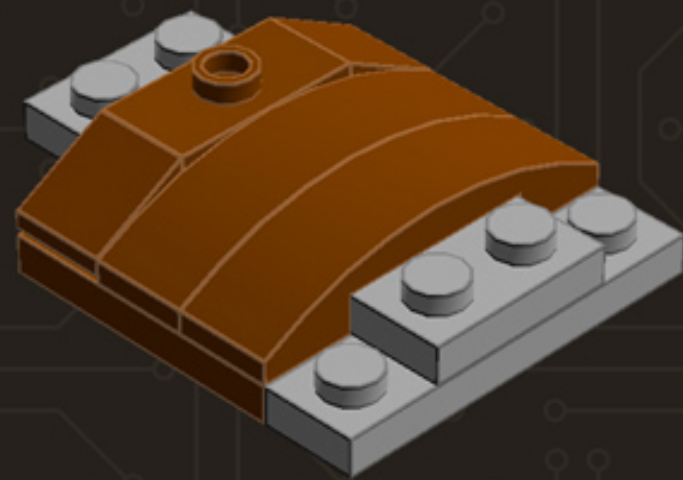

# Mini Camera (Brown)

*A LEGO® project  
by Chris McVeigh  
[chrismcveigh.com](http://chrismcveigh.com)*

Image	Element ID	Color	Description	Quantity
	300426	Black	Brick, 1x2	1
	362226	Black	Brick, 1x3	2
	4558954	Black	Brick, Modified, 1x1 W. 1 Stud	4
	474026	Black	Dish, 2x2	1
	4180087	Black	Dish, 3x3	1
	302126	Black	Plate, 2x3	2
	379426	Black	Plate, Jumper, 1x2	6
	370126	Black	Technic Brick, 1x4	2
	4654580	Light Grey	Bracket, 2x2, Inverted	6
	4211389	Light Grey	Brick, 1x1	4
	4211388	Light Grey	Brick, 1x2	5
	4211394	Light Grey	Brick, 1x4	5
	4558953	Light Grey	Brick, Modified, 1x1 W. 1 Stud	3
	4221775	Light Grey	Mini Antenna	2

Image	Element ID	Color	Description	Quantity
	4211445	Light Grey	Plate, 1x4	3
	4211397	Light Grey	Plate, 2x2	1
	4211396	Light Grey	Plate, 2x3	1
	4211395	Light Grey	Plate, 2x4	2
	4211452	Light Grey	Plate, 2x6	1
	4568637	Light Grey	Slope, 30°, 1x2x2/3	2
	4211614	Light Grey	Slope, 45°, 1x2	2
	4622803	Light Grey	Slope, Curved, 1x4 (No Studs)	5
	4211535	Light Grey	Technic Brick, 1x1	1
	4211440	Light Grey	Technic Brick, 1x2	1
	4560183	Light Grey	Tile, 2x4	2
	4650260	Light Grey	Tile, Round, 1x1	2
	4211480	Light Grey	Tile, Round, 2x2	2
	4297210	Light Grey	Wheel Rim 30.4mm D. x 20mm	1

Image	Element ID	Color	Description	Quantity
	4211149	Reddish Brown	Brick, 1x2	3
	4211220	Reddish Brown	Brick, 1x3	6
	4211225	Reddish Brown	Brick, 1x4	2
	4645102	Reddish Brown	Brick, Modified, 1x1 W. 2 Studs	3
	4211189	Reddish Brown	Plate, 2x3	5
	4219726	Reddish Brown	Plate, Jumper, 1x2	2
	4504376	Reddish Brown	Slope, 30°, 1x1x2/3	4
	4658005	Reddish Brown	Slope, Curved, 1x4 (No Studs)	4
	4645394	Trans-Clear	Brick, 1x1	3
	306540	Trans-Clear	Brick, 1x2	4
	4187750	Trans-Clear	Dish, 2x2	1
	3000840	Trans-Clear	Plate, 1x1	5
	3005740	Trans-Clear	Plate, Round, 1x1	1
	4124108	Trans-Red	Bar, 1x3	1