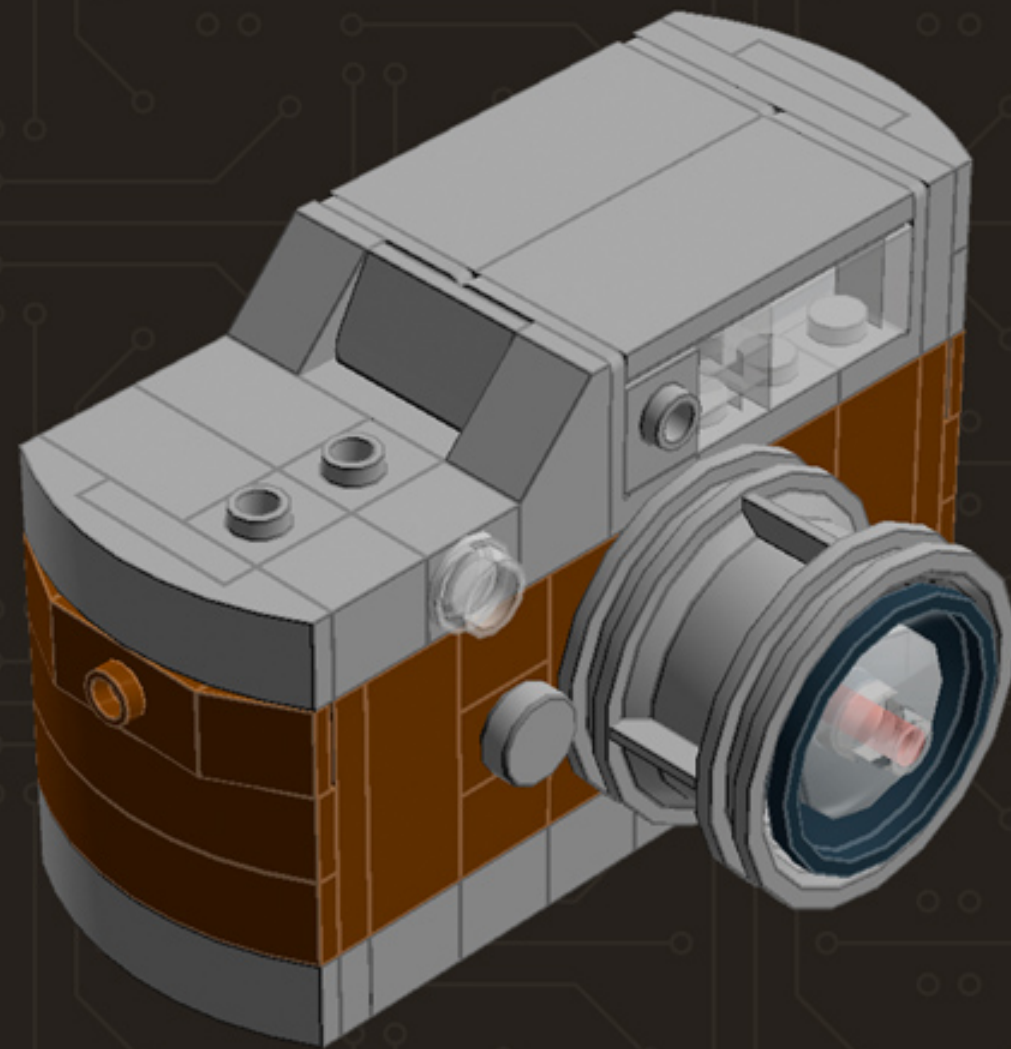

# Mini Camera (Brown)

*A LEGO® project  
by Chris McVeigh  
[chrismcveigh.com](http://chrismcveigh.com)*

Image	Element ID	Color	Description	Quantity
	300426	Black	Brick, 1x2	1
	362226	Black	Brick, 1x3	2
	4558954	Black	Brick, Modified, 1x1 W. 1 Stud	4
	474026	Black	Dish, 2x2	1
	4180087	Black	Dish, 3x3	1
	302126	Black	Plate, 2x3	2
	379426	Black	Plate, Jumper, 1x2	6
	370126	Black	Technic Brick, 1x4	2
	4654580	Light Grey	Bracket, 2x2, Inverted	6
	4211389	Light Grey	Brick, 1x1	4
	4211388	Light Grey	Brick, 1x2	5
	4211394	Light Grey	Brick, 1x4	5
	4558953	Light Grey	Brick, Modified, 1x1 W. 1 Stud	3
	4221775	Light Grey	Mini Antenna	2

Image	Element ID	Color	Description	Quantity
	4211445	Light Grey	Plate, 1x4	3
	4211397	Light Grey	Plate, 2x2	1
	4211396	Light Grey	Plate, 2x3	1
	4211395	Light Grey	Plate, 2x4	2
	4211452	Light Grey	Plate, 2x6	1
	4568637	Light Grey	Slope, 30°, 1x2x2/3	2
	4211614	Light Grey	Slope, 45°, 1x2	2
	4622803	Light Grey	Slope, Curved, 1x4 (No Studs)	5
	4211535	Light Grey	Technic Brick, 1x1	1
	4211440	Light Grey	Technic Brick, 1x2	1
	4560183	Light Grey	Tile, 2x4	2
	4650260	Light Grey	Tile, Round, 1x1	2
	4211480	Light Grey	Tile, Round, 2x2	2
	4297210	Light Grey	Wheel Rim 30.4mm D. x 20mm	1

Image	Element ID	Color	Description	Quantity
	4211149	Reddish Brown	Brick, 1x2	3
	4211220	Reddish Brown	Brick, 1x3	6
	4211225	Reddish Brown	Brick, 1x4	2
	4645102	Reddish Brown	Brick, Modified, 1x1 W. 2 Studs	3
	4211189	Reddish Brown	Plate, 2x3	5
	4219726	Reddish Brown	Plate, Jumper, 1x2	2
	4504376	Reddish Brown	Slope, 30°, 1x1x2/3	4
	4658005	Reddish Brown	Slope, Curved, 1x4 (No Studs)	4
	4645394	Trans-Clear	Brick, 1x1	3
	306540	Trans-Clear	Brick, 1x2	4
	4187750	Trans-Clear	Dish, 2x2	1
	3000840	Trans-Clear	Plate, 1x1	5
	3005740	Trans-Clear	Plate, Round, 1x1	1
	4124108	Trans-Red	Bar, 1x3	1