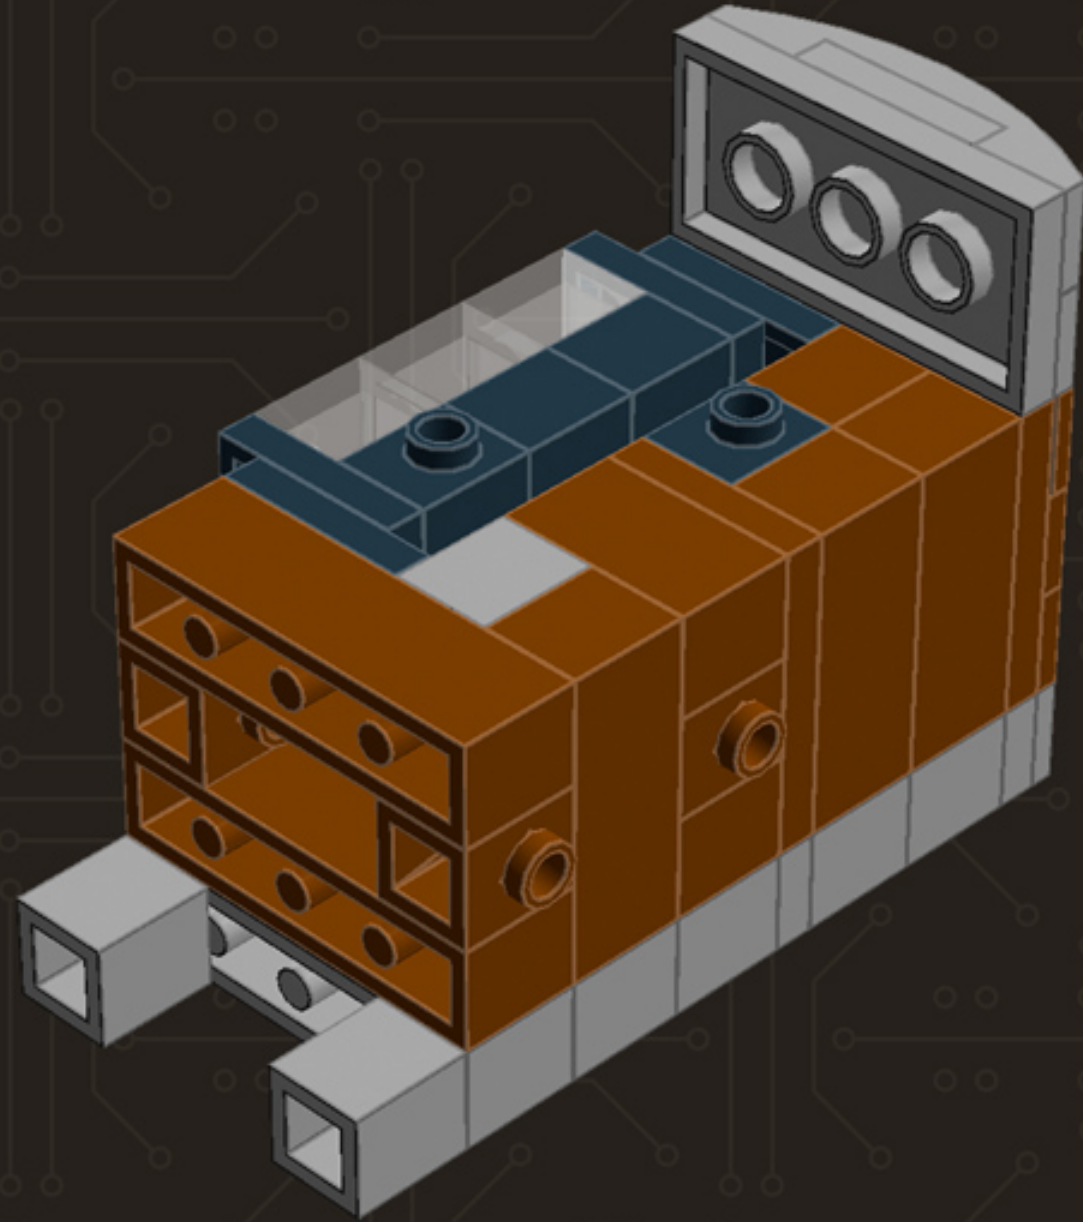

# Mini Camera (Brown)

*A LEGO® project  
by Chris McVeigh  
[chrismcveigh.com](http://chrismcveigh.com)*

Image	Element ID	Color	Description	Quantity
	300426	Black	Brick, 1x2	1
	362226	Black	Brick, 1x3	2
	4558954	Black	Brick, Modified, 1x1 W. 1 Stud	4
	474026	Black	Dish, 2x2	1
	4180087	Black	Dish, 3x3	1
	302126	Black	Plate, 2x3	2
	379426	Black	Plate, Jumper, 1x2	6
	370126	Black	Technic Brick, 1x4	2
	4654580	Light Grey	Bracket, 2x2, Inverted	6
	4211389	Light Grey	Brick, 1x1	4
	4211388	Light Grey	Brick, 1x2	5
	4211394	Light Grey	Brick, 1x4	5
	4558953	Light Grey	Brick, Modified, 1x1 W. 1 Stud	3
	4221775	Light Grey	Mini Antenna	2

Image	Element ID	Color	Description	Quantity
	4211445	Light Grey	Plate, 1x4	3
	4211397	Light Grey	Plate, 2x2	1
	4211396	Light Grey	Plate, 2x3	1
	4211395	Light Grey	Plate, 2x4	2
	4211452	Light Grey	Plate, 2x6	1
	4568637	Light Grey	Slope, 30°, 1x2x2/3	2
	4211614	Light Grey	Slope, 45°, 1x2	2
	4622803	Light Grey	Slope, Curved, 1x4 (No Studs)	5
	4211535	Light Grey	Technic Brick, 1x1	1
	4211440	Light Grey	Technic Brick, 1x2	1
	4560183	Light Grey	Tile, 2x4	2
	4650260	Light Grey	Tile, Round, 1x1	2
	4211480	Light Grey	Tile, Round, 2x2	2
	4297210	Light Grey	Wheel Rim 30.4mm D. x 20mm	1

Image	Element ID	Color	Description	Quantity
	4211149	Reddish Brown	Brick, 1x2	3
	4211220	Reddish Brown	Brick, 1x3	6
	4211225	Reddish Brown	Brick, 1x4	2
	4645102	Reddish Brown	Brick, Modified, 1x1 W. 2 Studs	3
	4211189	Reddish Brown	Plate, 2x3	5
	4219726	Reddish Brown	Plate, Jumper, 1x2	2
	4504376	Reddish Brown	Slope, 30°, 1x1x2/3	4
	4658005	Reddish Brown	Slope, Curved, 1x4 (No Studs)	4
	4645394	Trans-Clear	Brick, 1x1	3
	306540	Trans-Clear	Brick, 1x2	4
	4187750	Trans-Clear	Dish, 2x2	1
	3000840	Trans-Clear	Plate, 1x1	5
	3005740	Trans-Clear	Plate, Round, 1x1	1
	4124108	Trans-Red	Bar, 1x3	1