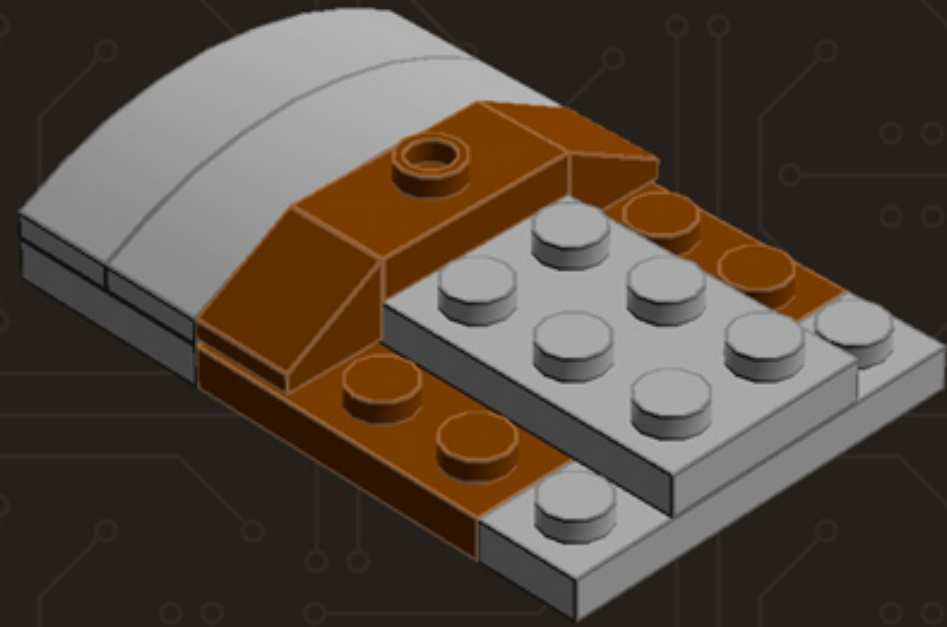

# Mini Camera (Brown)

*A LEGO® project  
by Chris McVeigh  
[chrismcveigh.com](http://chrismcveigh.com)*

Image	Element ID	Color	Description	Quantity
	300426	Black	Brick, 1x2	1
	362226	Black	Brick, 1x3	2
	4558954	Black	Brick, Modified, 1x1 W. 1 Stud	4
	474026	Black	Dish, 2x2	1
	4180087	Black	Dish, 3x3	1
	302126	Black	Plate, 2x3	2
	379426	Black	Plate, Jumper, 1x2	6
	370126	Black	Technic Brick, 1x4	2
	4654580	Light Grey	Bracket, 2x2, Inverted	6
	4211389	Light Grey	Brick, 1x1	4
	4211388	Light Grey	Brick, 1x2	5
	4211394	Light Grey	Brick, 1x4	5
	4558953	Light Grey	Brick, Modified, 1x1 W. 1 Stud	3
	4221775	Light Grey	Mini Antenna	2

Image	Element ID	Color	Description	Quantity
	4211149	Reddish Brown	Brick, 1x2	3
	4211220	Reddish Brown	Brick, 1x3	6
	4211225	Reddish Brown	Brick, 1x4	2
	4645102	Reddish Brown	Brick, Modified, 1x1 W. 2 Studs	3
	4211189	Reddish Brown	Plate, 2x3	5
	4219726	Reddish Brown	Plate, Jumper, 1x2	2
	4504376	Reddish Brown	Slope, 30°, 1x1x2/3	4
	4658005	Reddish Brown	Slope, Curved, 1x4 (No Studs)	4
	4645394	Trans-Clear	Brick, 1x1	3
	306540	Trans-Clear	Brick, 1x2	4
	4187750	Trans-Clear	Dish, 2x2	1
	3000840	Trans-Clear	Plate, 1x1	5
	3005740	Trans-Clear	Plate, Round, 1x1	1
	4124108	Trans-Red	Bar, 1x3	1