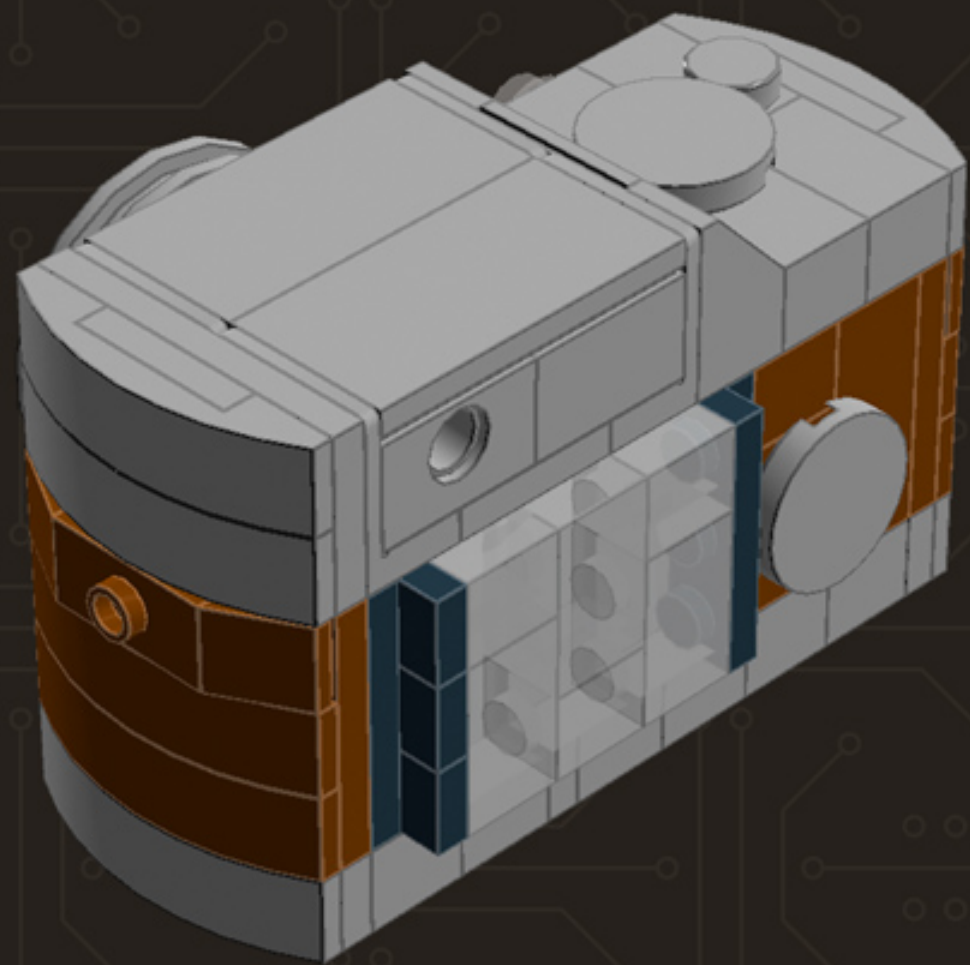

# Mini Camera (Brown)

*A LEGO® project  
by Chris McVeigh  
[chrismcveigh.com](http://chrismcveigh.com)*

Image	Element ID	Color	Description	Quantity
	300426	Black	Brick, 1x2	1
	362226	Black	Brick, 1x3	2
	4558954	Black	Brick, Modified, 1x1 W. 1 Stud	4
	474026	Black	Dish, 2x2	1
	4180087	Black	Dish, 3x3	1
	302126	Black	Plate, 2x3	2
	379426	Black	Plate, Jumper, 1x2	6
	370126	Black	Technic Brick, 1x4	2
	4654580	Light Grey	Bracket, 2x2, Inverted	6
	4211389	Light Grey	Brick, 1x1	4
	4211388	Light Grey	Brick, 1x2	5
	4211394	Light Grey	Brick, 1x4	5
	4558953	Light Grey	Brick, Modified, 1x1 W. 1 Stud	3
	4221775	Light Grey	Mini Antenna	2

Image	Element ID	Color	Description	Quantity
	4211445	Light Grey	Plate, 1x4	3
	4211397	Light Grey	Plate, 2x2	1
	4211396	Light Grey	Plate, 2x3	1
	4211395	Light Grey	Plate, 2x4	2
	4211452	Light Grey	Plate, 2x6	1
	4568637	Light Grey	Slope, 30°, 1x2x2/3	2
	4211614	Light Grey	Slope, 45°, 1x2	2
	4622803	Light Grey	Slope, Curved, 1x4 (No Studs)	5
	4211535	Light Grey	Technic Brick, 1x1	1
	4211440	Light Grey	Technic Brick, 1x2	1
	4560183	Light Grey	Tile, 2x4	2
	4650260	Light Grey	Tile, Round, 1x1	2
	4211480	Light Grey	Tile, Round, 2x2	2
	4297210	Light Grey	Wheel Rim 30.4mm D. x 20mm	1

Image	Element ID	Color	Description	Quantity
	4211149	Reddish Brown	Brick, 1x2	3
	4211220	Reddish Brown	Brick, 1x3	6
	4211225	Reddish Brown	Brick, 1x4	2
	4645102	Reddish Brown	Brick, Modified, 1x1 W. 2 Studs	3
	4211189	Reddish Brown	Plate, 2x3	5
	4219726	Reddish Brown	Plate, Jumper, 1x2	2
	4504376	Reddish Brown	Slope, 30°, 1x1x2/3	4
	4658005	Reddish Brown	Slope, Curved, 1x4 (No Studs)	4
	4645394	Trans-Clear	Brick, 1x1	3
	306540	Trans-Clear	Brick, 1x2	4
	4187750	Trans-Clear	Dish, 2x2	1
	3000840	Trans-Clear	Plate, 1x1	5
	3005740	Trans-Clear	Plate, Round, 1x1	1
	4124108	Trans-Red	Bar, 1x3	1