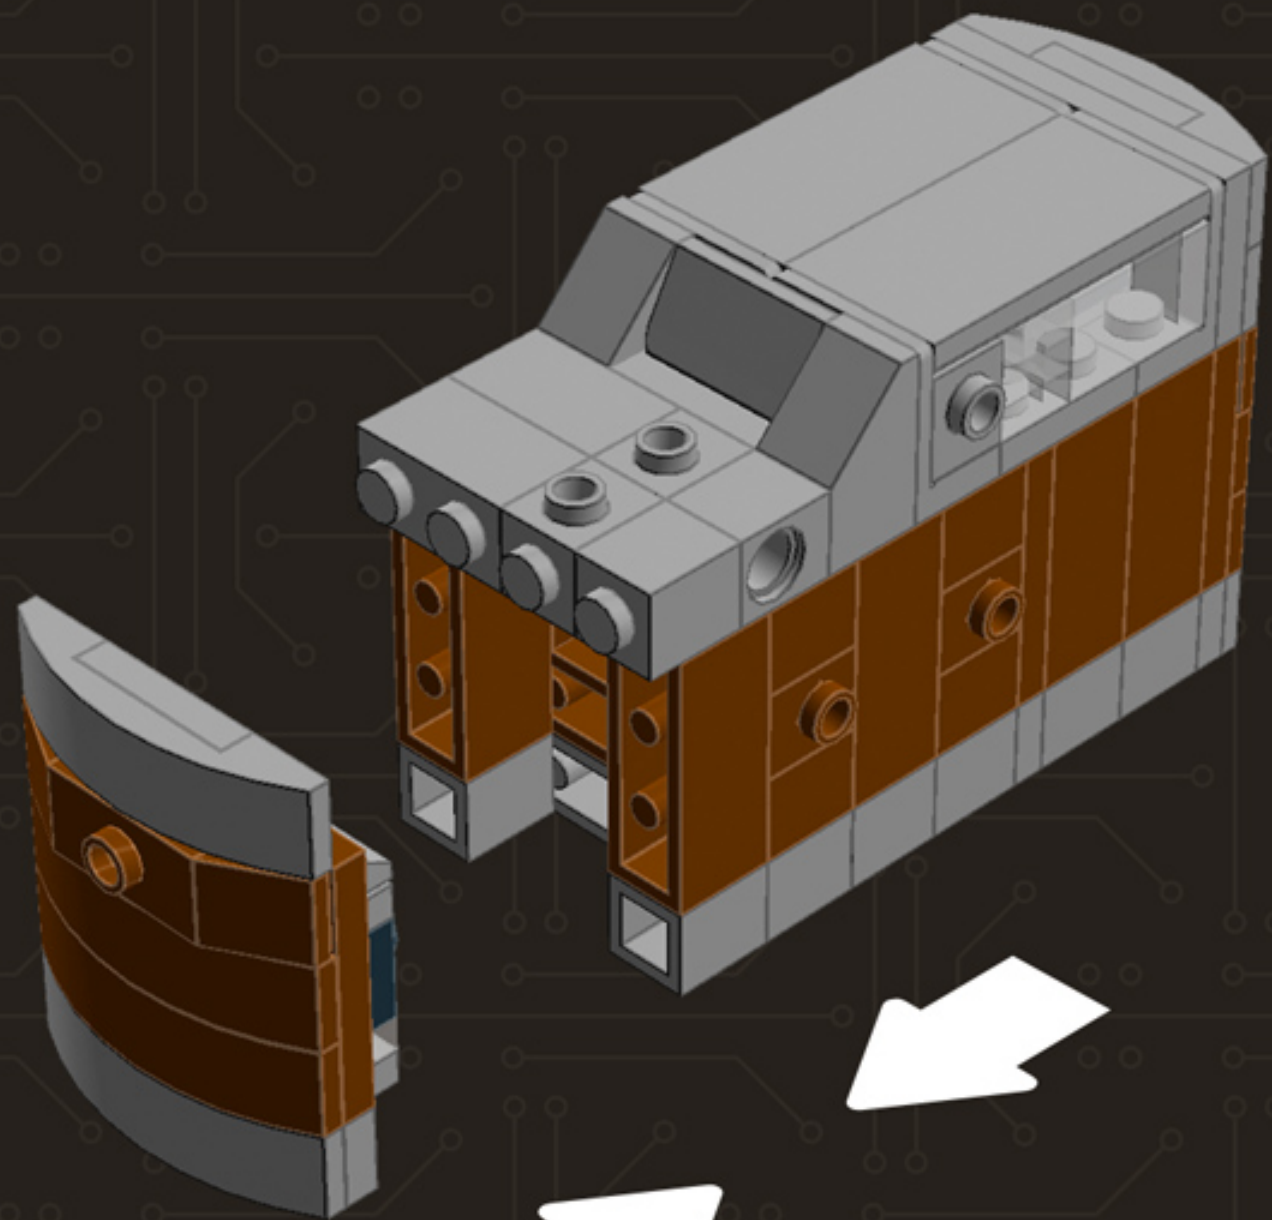

# Mini Camera (Brown)

*A LEGO® project  
by Chris McVeigh  
[chrismcveigh.com](http://chrismcveigh.com)*

Image	Element ID	Color	Description	Quantity
	300426	Black	Brick, 1x2	1
	362226	Black	Brick, 1x3	2
	4558954	Black	Brick, Modified, 1x1 W. 1 Stud	4
	474026	Black	Dish, 2x2	1
	4180087	Black	Dish, 3x3	1
	302126	Black	Plate, 2x3	2
	379426	Black	Plate, Jumper, 1x2	6
	370126	Black	Technic Brick, 1x4	2
	4654580	Light Grey	Bracket, 2x2, Inverted	6
	4211389	Light Grey	Brick, 1x1	4
	4211388	Light Grey	Brick, 1x2	5
	4211394	Light Grey	Brick, 1x4	5
	4558953	Light Grey	Brick, Modified, 1x1 W. 1 Stud	3
	4221775	Light Grey	Mini Antenna	2

Image	Element ID	Color	Description	Quantity
	4211445	Light Grey	Plate, 1x4	3
	4211397	Light Grey	Plate, 2x2	1
	4211396	Light Grey	Plate, 2x3	1
	4211395	Light Grey	Plate, 2x4	2
	4211452	Light Grey	Plate, 2x6	1
	4568637	Light Grey	Slope, 30°, 1x2x2/3	2
	4211614	Light Grey	Slope, 45°, 1x2	2
	4622803	Light Grey	Slope, Curved, 1x4 (No Studs)	5
	4211535	Light Grey	Technic Brick, 1x1	1
	4211440	Light Grey	Technic Brick, 1x2	1
	4560183	Light Grey	Tile, 2x4	2
	4650260	Light Grey	Tile, Round, 1x1	2
	4211480	Light Grey	Tile, Round, 2x2	2
	4297210	Light Grey	Wheel Rim 30.4mm D. x 20mm	1

Image	Element ID	Color	Description	Quantity
	4211149	Reddish Brown	Brick, 1x2	3
	4211220	Reddish Brown	Brick, 1x3	6
	4211225	Reddish Brown	Brick, 1x4	2
	4645102	Reddish Brown	Brick, Modified, 1x1 W. 2 Studs	3
	4211189	Reddish Brown	Plate, 2x3	5
	4219726	Reddish Brown	Plate, Jumper, 1x2	2
	4504376	Reddish Brown	Slope, 30°, 1x1x2/3	4
	4658005	Reddish Brown	Slope, Curved, 1x4 (No Studs)	4
	4645394	Trans-Clear	Brick, 1x1	3
	306540	Trans-Clear	Brick, 1x2	4
	4187750	Trans-Clear	Dish, 2x2	1
	3000840	Trans-Clear	Plate, 1x1	5
	3005740	Trans-Clear	Plate, Round, 1x1	1
	4124108	Trans-Red	Bar, 1x3	1