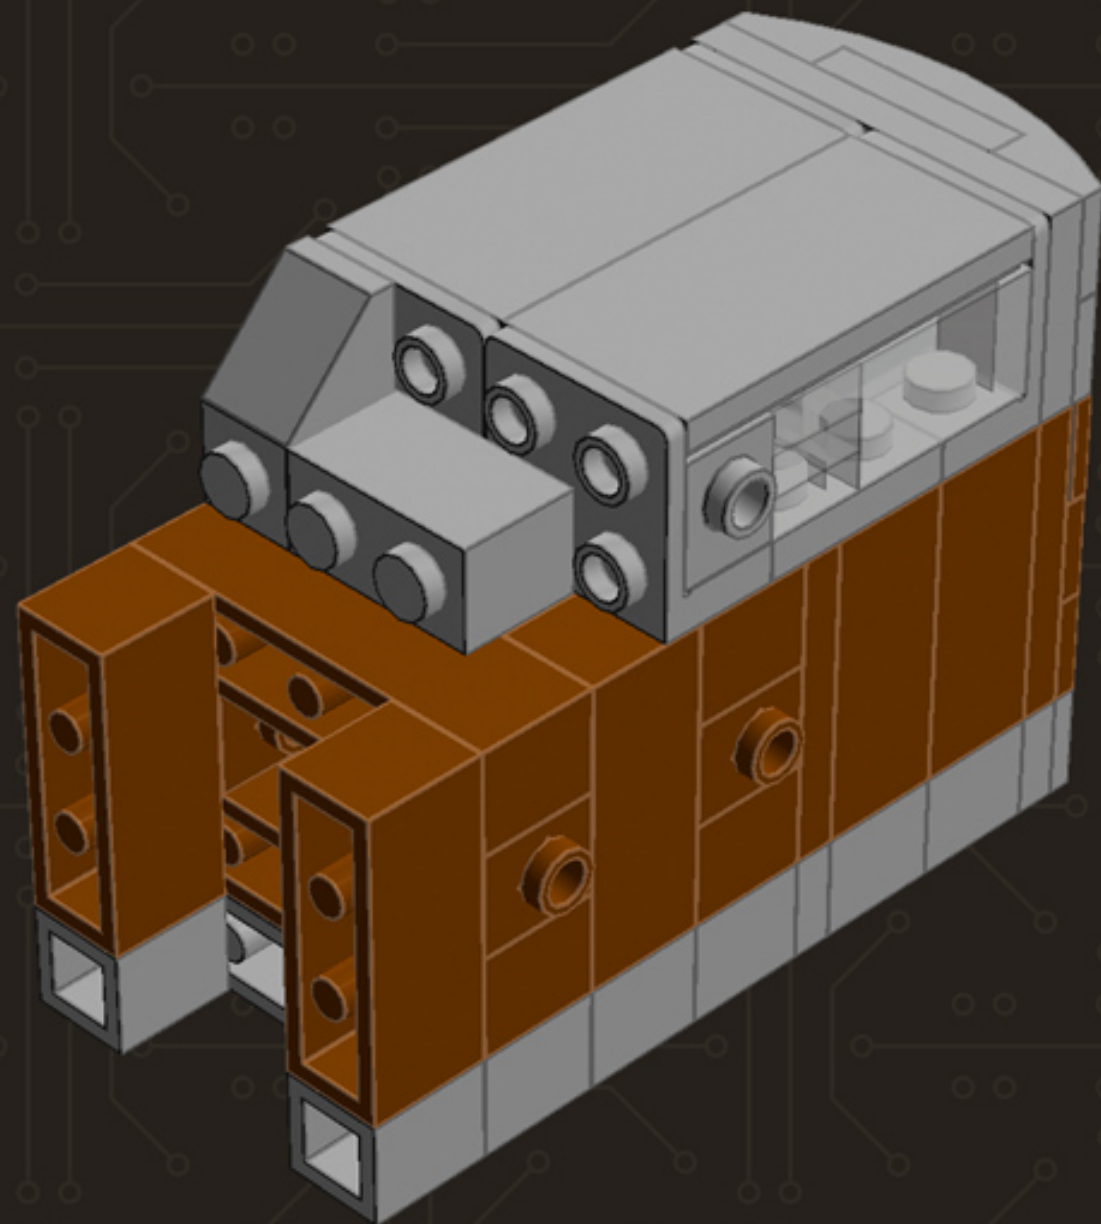

# Mini Camera (Brown)

*A LEGO® project  
by Chris McVeigh  
[chrismcveigh.com](http://chrismcveigh.com)*

Image	Element ID	Color	Description	Quantity
	300426	Black	Brick, 1x2	1
	362226	Black	Brick, 1x3	2
	4558954	Black	Brick, Modified, 1x1 W. 1 Stud	4
	474026	Black	Dish, 2x2	1
	4180087	Black	Dish, 3x3	1
	302126	Black	Plate, 2x3	2
	379426	Black	Plate, Jumper, 1x2	6
	370126	Black	Technic Brick, 1x4	2
	4654580	Light Grey	Bracket, 2x2, Inverted	6
	4211389	Light Grey	Brick, 1x1	4
	4211388	Light Grey	Brick, 1x2	5
	4211394	Light Grey	Brick, 1x4	5
	4558953	Light Grey	Brick, Modified, 1x1 W. 1 Stud	3
	4221775	Light Grey	Mini Antenna	2

Image	Element ID	Color	Description	Quantity
	4211445	Light Grey	Plate, 1x4	3
	4211397	Light Grey	Plate, 2x2	1
	4211396	Light Grey	Plate, 2x3	1
	4211395	Light Grey	Plate, 2x4	2
	4211452	Light Grey	Plate, 2x6	1
	4568637	Light Grey	Slope, 30°, 1x2x2/3	2
	4211614	Light Grey	Slope, 45°, 1x2	2
	4622803	Light Grey	Slope, Curved, 1x4 (No Studs)	5
	4211535	Light Grey	Technic Brick, 1x1	1
	4211440	Light Grey	Technic Brick, 1x2	1
	4560183	Light Grey	Tile, 2x4	2
	4650260	Light Grey	Tile, Round, 1x1	2
	4211480	Light Grey	Tile, Round, 2x2	2
	4297210	Light Grey	Wheel Rim 30.4mm D. x 20mm	1

Image	Element ID	Color	Description	Quantity
	4211149	Reddish Brown	Brick, 1x2	3
	4211220	Reddish Brown	Brick, 1x3	6
	4211225	Reddish Brown	Brick, 1x4	2
	4645102	Reddish Brown	Brick, Modified, 1x1 W. 2 Studs	3
	4211189	Reddish Brown	Plate, 2x3	5
	4219726	Reddish Brown	Plate, Jumper, 1x2	2
	4504376	Reddish Brown	Slope, 30°, 1x1x2/3	4
	4658005	Reddish Brown	Slope, Curved, 1x4 (No Studs)	4
	4645394	Trans-Clear	Brick, 1x1	3
	306540	Trans-Clear	Brick, 1x2	4
	4187750	Trans-Clear	Dish, 2x2	1
	3000840	Trans-Clear	Plate, 1x1	5
	3005740	Trans-Clear	Plate, Round, 1x1	1
	4124108	Trans-Red	Bar, 1x3	1