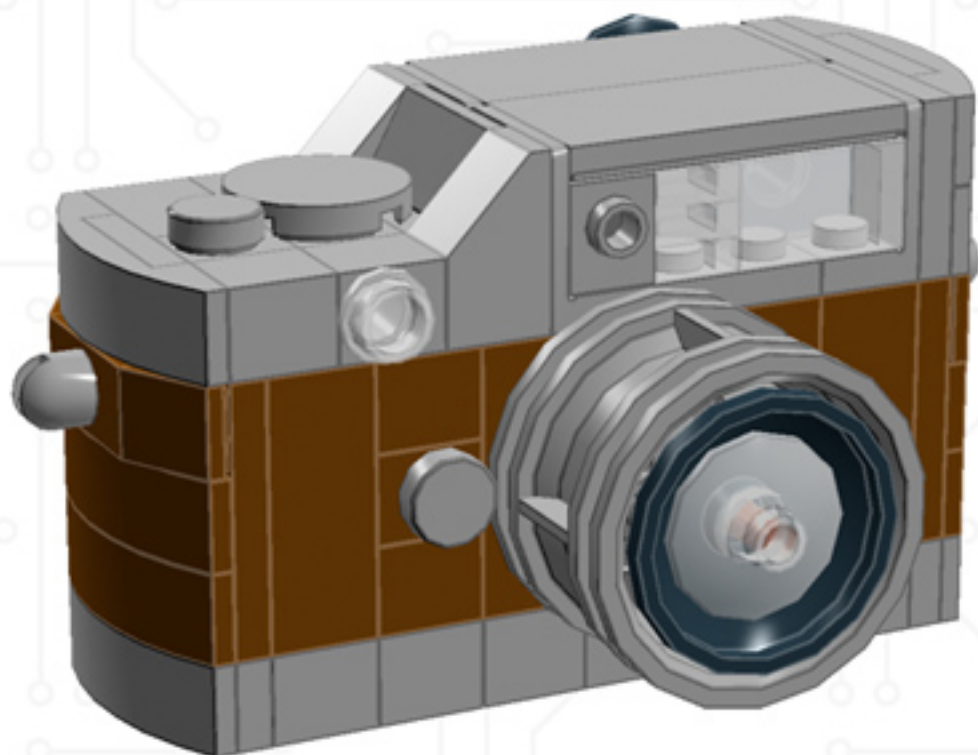

# Mini Camera (Brown)

*A LEGO® project  
by Chris McVeigh  
[chrismcveigh.com](http://chrismcveigh.com)*

Image	Element ID	Color	Description	Quantity
	300426	Black	Brick, 1x2	1
	362226	Black	Brick, 1x3	2
	4558954	Black	Brick, Modified, 1x1 W. 1 Stud	4
	474026	Black	Dish, 2x2	1
	4180087	Black	Dish, 3x3	1
	302126	Black	Plate, 2x3	2
	379426	Black	Plate, Jumper, 1x2	6
	370126	Black	Technic Brick, 1x4	2
	4654580	Light Grey	Bracket, 2x2, Inverted	6
	4211389	Light Grey	Brick, 1x1	4
	4211388	Light Grey	Brick, 1x2	5
	4211394	Light Grey	Brick, 1x4	5
	4558953	Light Grey	Brick, Modified, 1x1 W. 1 Stud	3
	4221775	Light Grey	Mini Antenna	2

Image	Element ID	Color	Description	Quantity
	4211445	Light Grey	Plate, 1x4	3
	4211397	Light Grey	Plate, 2x2	1
	4211396	Light Grey	Plate, 2x3	1
	4211395	Light Grey	Plate, 2x4	2
	4211452	Light Grey	Plate, 2x6	1
	4568637	Light Grey	Slope, 30°, 1x2x2/3	2
	4211614	Light Grey	Slope, 45°, 1x2	2
	4622803	Light Grey	Slope, Curved, 1x4 (No Studs)	5
	4211535	Light Grey	Technic Brick, 1x1	1
	4211440	Light Grey	Technic Brick, 1x2	1
	4560183	Light Grey	Tile, 2x4	2
	4650260	Light Grey	Tile, Round, 1x1	2
	4211480	Light Grey	Tile, Round, 2x2	2
	4297210	Light Grey	Wheel Rim 30.4mm D. x 20mm	1

Image	Element ID	Color	Description	Quantity
	4211149	Reddish Brown	Brick, 1x2	3
	4211220	Reddish Brown	Brick, 1x3	6
	4211225	Reddish Brown	Brick, 1x4	2
	4645102	Reddish Brown	Brick, Modified, 1x1 W. 2 Studs	3
	4211189	Reddish Brown	Plate, 2x3	5
	4219726	Reddish Brown	Plate, Jumper, 1x2	2
	4504376	Reddish Brown	Slope, 30°, 1x1x2/3	4
	4658005	Reddish Brown	Slope, Curved, 1x4 (No Studs)	4
	4645394	Trans-Clear	Brick, 1x1	3
	306540	Trans-Clear	Brick, 1x2	4
	4187750	Trans-Clear	Dish, 2x2	1
	3000840	Trans-Clear	Plate, 1x1	5
	3005740	Trans-Clear	Plate, Round, 1x1	1
	4124108	Trans-Red	Bar, 1x3	1