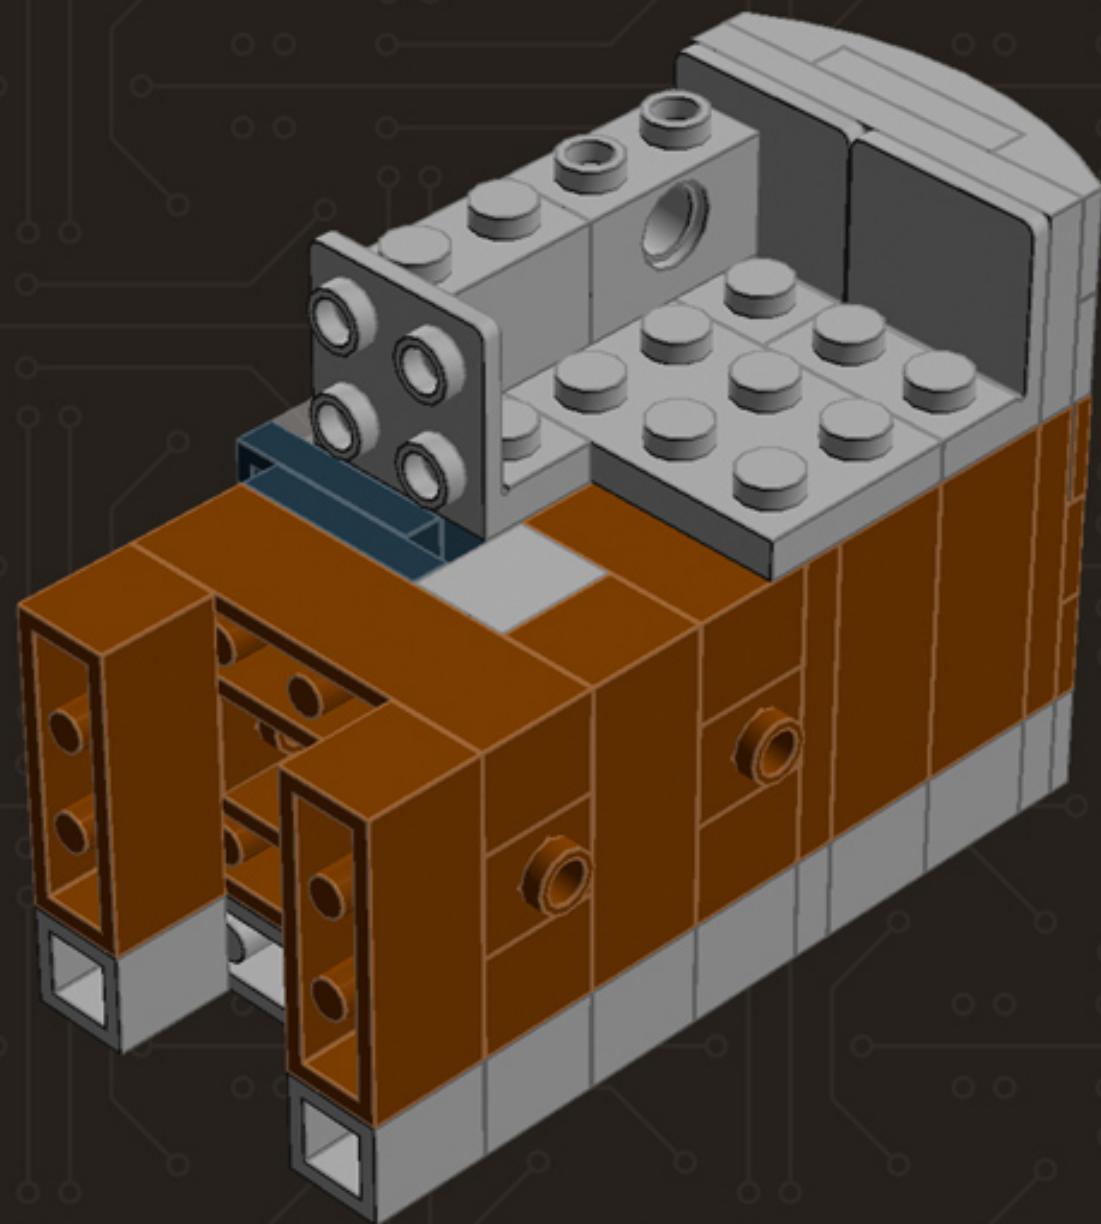

# Mini Camera (Brown)

*A LEGO® project  
by Chris McVeigh  
[chrismcveigh.com](http://chrismcveigh.com)*

Image	Element ID	Color	Description	Quantity
	300426	Black	Brick, 1x2	1
	362226	Black	Brick, 1x3	2
	4558954	Black	Brick, Modified, 1x1 W. 1 Stud	4
	474026	Black	Dish, 2x2	1
	4180087	Black	Dish, 3x3	1
	302126	Black	Plate, 2x3	2
	379426	Black	Plate, Jumper, 1x2	6
	370126	Black	Technic Brick, 1x4	2
	4654580	Light Grey	Bracket, 2x2, Inverted	6
	4211389	Light Grey	Brick, 1x1	4
	4211388	Light Grey	Brick, 1x2	5
	4211394	Light Grey	Brick, 1x4	5
	4558953	Light Grey	Brick, Modified, 1x1 W. 1 Stud	3
	4221775	Light Grey	Mini Antenna	2

Image	Element ID	Color	Description	Quantity
	4211445	Light Grey	Plate, 1x4	3
	4211397	Light Grey	Plate, 2x2	1
	4211396	Light Grey	Plate, 2x3	1
	4211395	Light Grey	Plate, 2x4	2
	4211452	Light Grey	Plate, 2x6	1
	4568637	Light Grey	Slope, 30°, 1x2x2/3	2
	4211614	Light Grey	Slope, 45°, 1x2	2
	4622803	Light Grey	Slope, Curved, 1x4 (No Studs)	5
	4211535	Light Grey	Technic Brick, 1x1	1
	4211440	Light Grey	Technic Brick, 1x2	1
	4560183	Light Grey	Tile, 2x4	2
	4650260	Light Grey	Tile, Round, 1x1	2
	4211480	Light Grey	Tile, Round, 2x2	2
	4297210	Light Grey	Wheel Rim 30.4mm D. x 20mm	1

Image	Element ID	Color	Description	Quantity
	4211149	Reddish Brown	Brick, 1x2	3
	4211220	Reddish Brown	Brick, 1x3	6
	4211225	Reddish Brown	Brick, 1x4	2
	4645102	Reddish Brown	Brick, Modified, 1x1 W. 2 Studs	3
	4211189	Reddish Brown	Plate, 2x3	5
	4219726	Reddish Brown	Plate, Jumper, 1x2	2
	4504376	Reddish Brown	Slope, 30°, 1x1x2/3	4
	4658005	Reddish Brown	Slope, Curved, 1x4 (No Studs)	4
	4645394	Trans-Clear	Brick, 1x1	3
	306540	Trans-Clear	Brick, 1x2	4
	4187750	Trans-Clear	Dish, 2x2	1
	3000840	Trans-Clear	Plate, 1x1	5
	3005740	Trans-Clear	Plate, Round, 1x1	1
	4124108	Trans-Red	Bar, 1x3	1