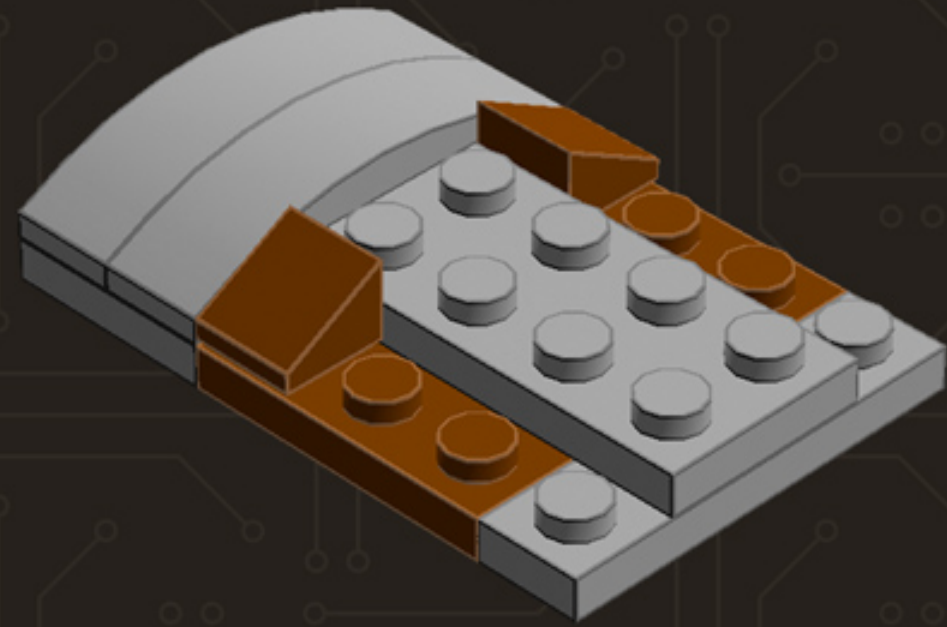

# Mini Camera (Brown)

*A LEGO® project  
by Chris McVeigh  
[chrismcveigh.com](http://chrismcveigh.com)*

Image	Element ID	Color	Description	Quantity
	300426	Black	Brick, 1x2	1
	362226	Black	Brick, 1x3	2
	4558954	Black	Brick, Modified, 1x1 W. 1 Stud	4
	474026	Black	Dish, 2x2	1
	4180087	Black	Dish, 3x3	1
	302126	Black	Plate, 2x3	2
	379426	Black	Plate, Jumper, 1x2	6
	370126	Black	Technic Brick, 1x4	2
	4654580	Light Grey	Bracket, 2x2, Inverted	6
	4211389	Light Grey	Brick, 1x1	4
	4211388	Light Grey	Brick, 1x2	5
	4211394	Light Grey	Brick, 1x4	5
	4558953	Light Grey	Brick, Modified, 1x1 W. 1 Stud	3
	4221775	Light Grey	Mini Antenna	2

Image	Element ID	Color	Description	Quantity
	4211149	Reddish Brown	Brick, 1x2	3
	4211220	Reddish Brown	Brick, 1x3	6
	4211225	Reddish Brown	Brick, 1x4	2
	4645102	Reddish Brown	Brick, Modified, 1x1 W. 2 Studs	3
	4211189	Reddish Brown	Plate, 2x3	5
	4219726	Reddish Brown	Plate, Jumper, 1x2	2
	4504376	Reddish Brown	Slope, 30°, 1x1x2/3	4
	4658005	Reddish Brown	Slope, Curved, 1x4 (No Studs)	4
	4645394	Trans-Clear	Brick, 1x1	3
	306540	Trans-Clear	Brick, 1x2	4
	4187750	Trans-Clear	Dish, 2x2	1
	3000840	Trans-Clear	Plate, 1x1	5
	3005740	Trans-Clear	Plate, Round, 1x1	1
	4124108	Trans-Red	Bar, 1x3	1