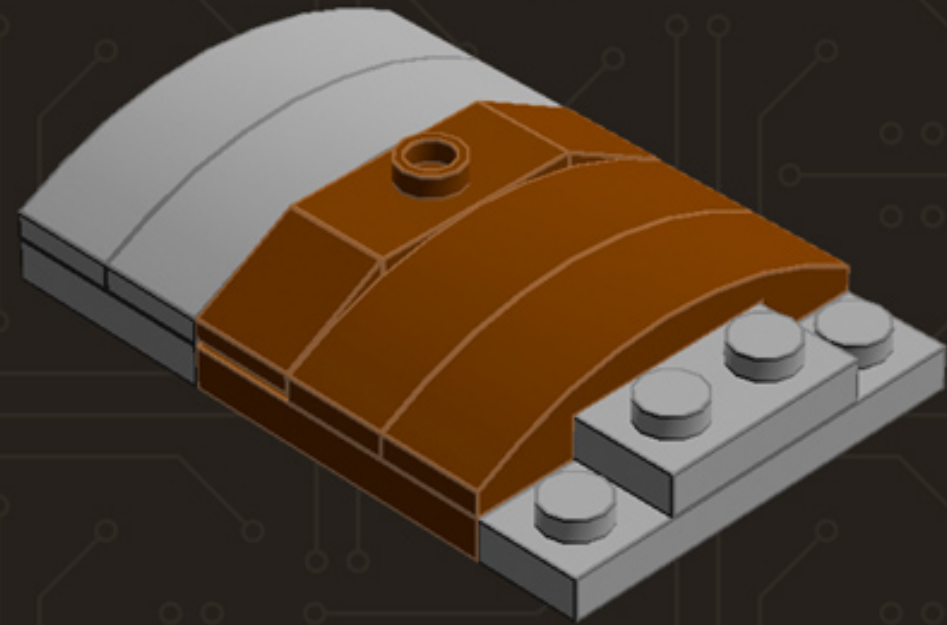

# Mini Camera (Brown)

*A LEGO® project  
by Chris McVeigh  
[chrismcveigh.com](http://chrismcveigh.com)*

Image	Element ID	Color	Description	Quantity
	300426	Black	Brick, 1x2	1
	362226	Black	Brick, 1x3	2
	4558954	Black	Brick, Modified, 1x1 W. 1 Stud	4
	474026	Black	Dish, 2x2	1
	4180087	Black	Dish, 3x3	1
	302126	Black	Plate, 2x3	2
	379426	Black	Plate, Jumper, 1x2	6
	370126	Black	Technic Brick, 1x4	2
	4654580	Light Grey	Bracket, 2x2, Inverted	6
	4211389	Light Grey	Brick, 1x1	4
	4211388	Light Grey	Brick, 1x2	5
	4211394	Light Grey	Brick, 1x4	5
	4558953	Light Grey	Brick, Modified, 1x1 W. 1 Stud	3
	4221775	Light Grey	Mini Antenna	2

Image	Element ID	Color	Description	Quantity
	4211149	Reddish Brown	Brick, 1x2	3
	4211220	Reddish Brown	Brick, 1x3	6
	4211225	Reddish Brown	Brick, 1x4	2
	4645102	Reddish Brown	Brick, Modified, 1x1 W. 2 Studs	3
	4211189	Reddish Brown	Plate, 2x3	5
	4219726	Reddish Brown	Plate, Jumper, 1x2	2
	4504376	Reddish Brown	Slope, 30°, 1x1x2/3	4
	4658005	Reddish Brown	Slope, Curved, 1x4 (No Studs)	4
	4645394	Trans-Clear	Brick, 1x1	3
	306540	Trans-Clear	Brick, 1x2	4
	4187750	Trans-Clear	Dish, 2x2	1
	3000840	Trans-Clear	Plate, 1x1	5
	3005740	Trans-Clear	Plate, Round, 1x1	1
	4124108	Trans-Red	Bar, 1x3	1