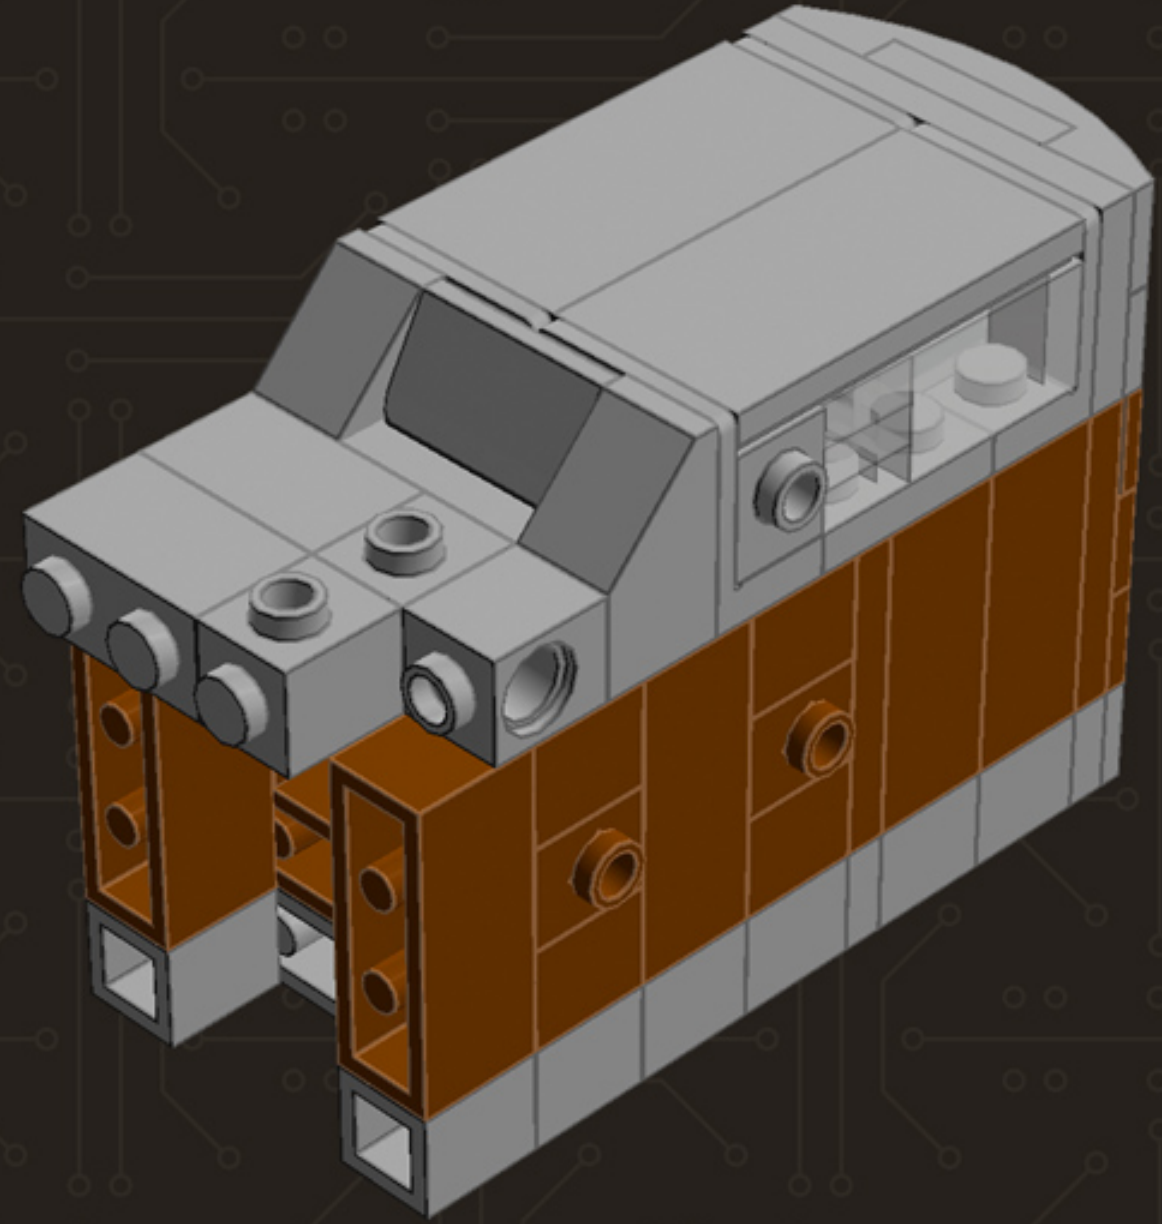

# Mini Camera (Brown)

*A LEGO® project  
by Chris McVeigh  
[chrismcveigh.com](http://chrismcveigh.com)*

Image	Element ID	Color	Description	Quantity
	300426	Black	Brick, 1x2	1
	362226	Black	Brick, 1x3	2
	4558954	Black	Brick, Modified, 1x1 W. 1 Stud	4
	474026	Black	Dish, 2x2	1
	4180087	Black	Dish, 3x3	1
	302126	Black	Plate, 2x3	2
	379426	Black	Plate, Jumper, 1x2	6
	370126	Black	Technic Brick, 1x4	2
	4654580	Light Grey	Bracket, 2x2, Inverted	6
	4211389	Light Grey	Brick, 1x1	4
	4211388	Light Grey	Brick, 1x2	5
	4211394	Light Grey	Brick, 1x4	5
	4558953	Light Grey	Brick, Modified, 1x1 W. 1 Stud	3
	4221775	Light Grey	Mini Antenna	2

Image	Element ID	Color	Description	Quantity
	4211445	Light Grey	Plate, 1x4	3
	4211397	Light Grey	Plate, 2x2	1
	4211396	Light Grey	Plate, 2x3	1
	4211395	Light Grey	Plate, 2x4	2
	4211452	Light Grey	Plate, 2x6	1
	4568637	Light Grey	Slope, 30°, 1x2x2/3	2
	4211614	Light Grey	Slope, 45°, 1x2	2
	4622803	Light Grey	Slope, Curved, 1x4 (No Studs)	5
	4211535	Light Grey	Technic Brick, 1x1	1
	4211440	Light Grey	Technic Brick, 1x2	1
	4560183	Light Grey	Tile, 2x4	2
	4650260	Light Grey	Tile, Round, 1x1	2
	4211480	Light Grey	Tile, Round, 2x2	2
	4297210	Light Grey	Wheel Rim 30.4mm D. x 20mm	1

Image	Element ID	Color	Description	Quantity
	4211149	Reddish Brown	Brick, 1x2	3
	4211220	Reddish Brown	Brick, 1x3	6
	4211225	Reddish Brown	Brick, 1x4	2
	4645102	Reddish Brown	Brick, Modified, 1x1 W. 2 Studs	3
	4211189	Reddish Brown	Plate, 2x3	5
	4219726	Reddish Brown	Plate, Jumper, 1x2	2
	4504376	Reddish Brown	Slope, 30°, 1x1x2/3	4
	4658005	Reddish Brown	Slope, Curved, 1x4 (No Studs)	4
	4645394	Trans-Clear	Brick, 1x1	3
	306540	Trans-Clear	Brick, 1x2	4
	4187750	Trans-Clear	Dish, 2x2	1
	3000840	Trans-Clear	Plate, 1x1	5
	3005740	Trans-Clear	Plate, Round, 1x1	1
	4124108	Trans-Red	Bar, 1x3	1