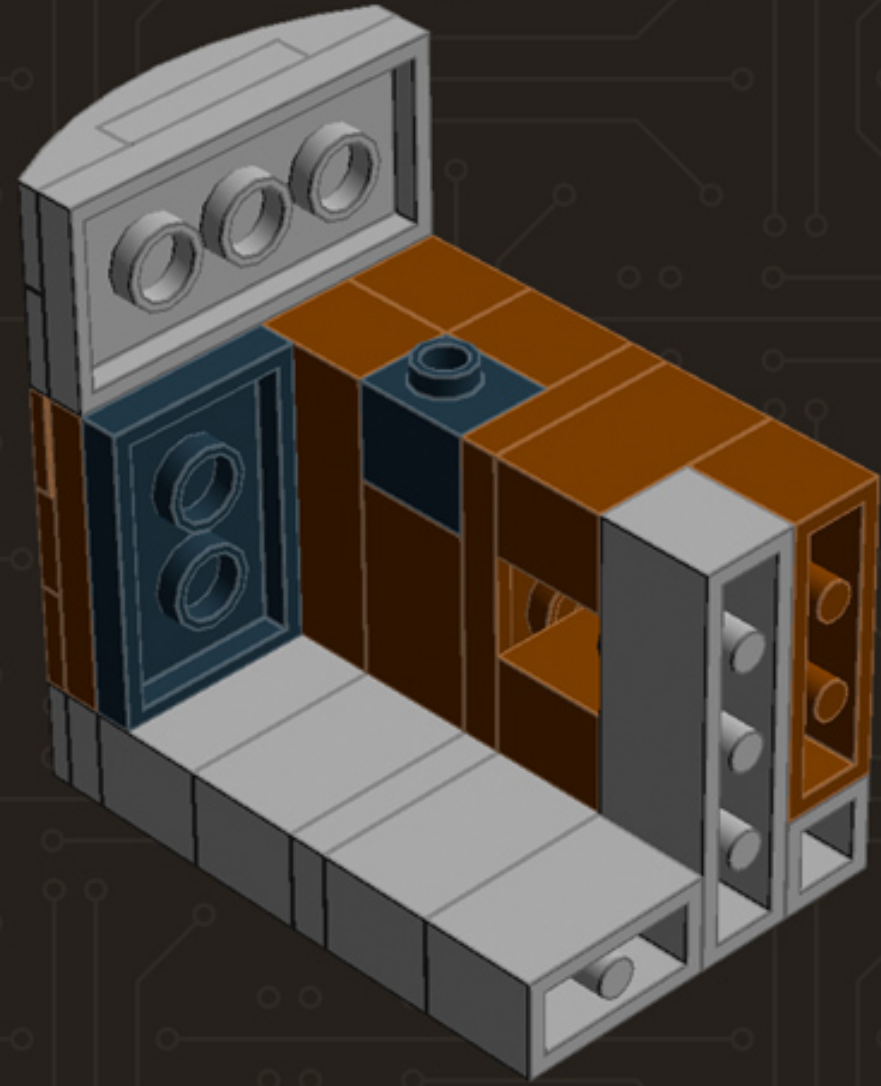

# Mini Camera (Brown)

*A LEGO® project  
by Chris McVeigh  
[chrismcveigh.com](http://chrismcveigh.com)*

Image	Element ID	Color	Description	Quantity
	300426	Black	Brick, 1x2	1
	362226	Black	Brick, 1x3	2
	4558954	Black	Brick, Modified, 1x1 W. 1 Stud	4
	474026	Black	Dish, 2x2	1
	4180087	Black	Dish, 3x3	1
	302126	Black	Plate, 2x3	2
	379426	Black	Plate, Jumper, 1x2	6
	370126	Black	Technic Brick, 1x4	2
	4654580	Light Grey	Bracket, 2x2, Inverted	6
	4211389	Light Grey	Brick, 1x1	4
	4211388	Light Grey	Brick, 1x2	5
	4211394	Light Grey	Brick, 1x4	5
	4558953	Light Grey	Brick, Modified, 1x1 W. 1 Stud	3
	4221775	Light Grey	Mini Antenna	2

Image	Element ID	Color	Description	Quantity
	4211445	Light Grey	Plate, 1x4	3
	4211397	Light Grey	Plate, 2x2	1
	4211396	Light Grey	Plate, 2x3	1
	4211395	Light Grey	Plate, 2x4	2
	4211452	Light Grey	Plate, 2x6	1
	4568637	Light Grey	Slope, 30°, 1x2x2/3	2
	4211614	Light Grey	Slope, 45°, 1x2	2
	4622803	Light Grey	Slope, Curved, 1x4 (No Studs)	5
	4211535	Light Grey	Technic Brick, 1x1	1
	4211440	Light Grey	Technic Brick, 1x2	1
	4560183	Light Grey	Tile, 2x4	2
	4650260	Light Grey	Tile, Round, 1x1	2
	4211480	Light Grey	Tile, Round, 2x2	2
	4297210	Light Grey	Wheel Rim 30.4mm D. x 20mm	1

Image	Element ID	Color	Description	Quantity
	4211149	Reddish Brown	Brick, 1x2	3
	4211220	Reddish Brown	Brick, 1x3	6
	4211225	Reddish Brown	Brick, 1x4	2
	4645102	Reddish Brown	Brick, Modified, 1x1 W. 2 Studs	3
	4211189	Reddish Brown	Plate, 2x3	5
	4219726	Reddish Brown	Plate, Jumper, 1x2	2
	4504376	Reddish Brown	Slope, 30°, 1x1x2/3	4
	4658005	Reddish Brown	Slope, Curved, 1x4 (No Studs)	4
	4645394	Trans-Clear	Brick, 1x1	3
	306540	Trans-Clear	Brick, 1x2	4
	4187750	Trans-Clear	Dish, 2x2	1
	3000840	Trans-Clear	Plate, 1x1	5
	3005740	Trans-Clear	Plate, Round, 1x1	1
	4124108	Trans-Red	Bar, 1x3	1