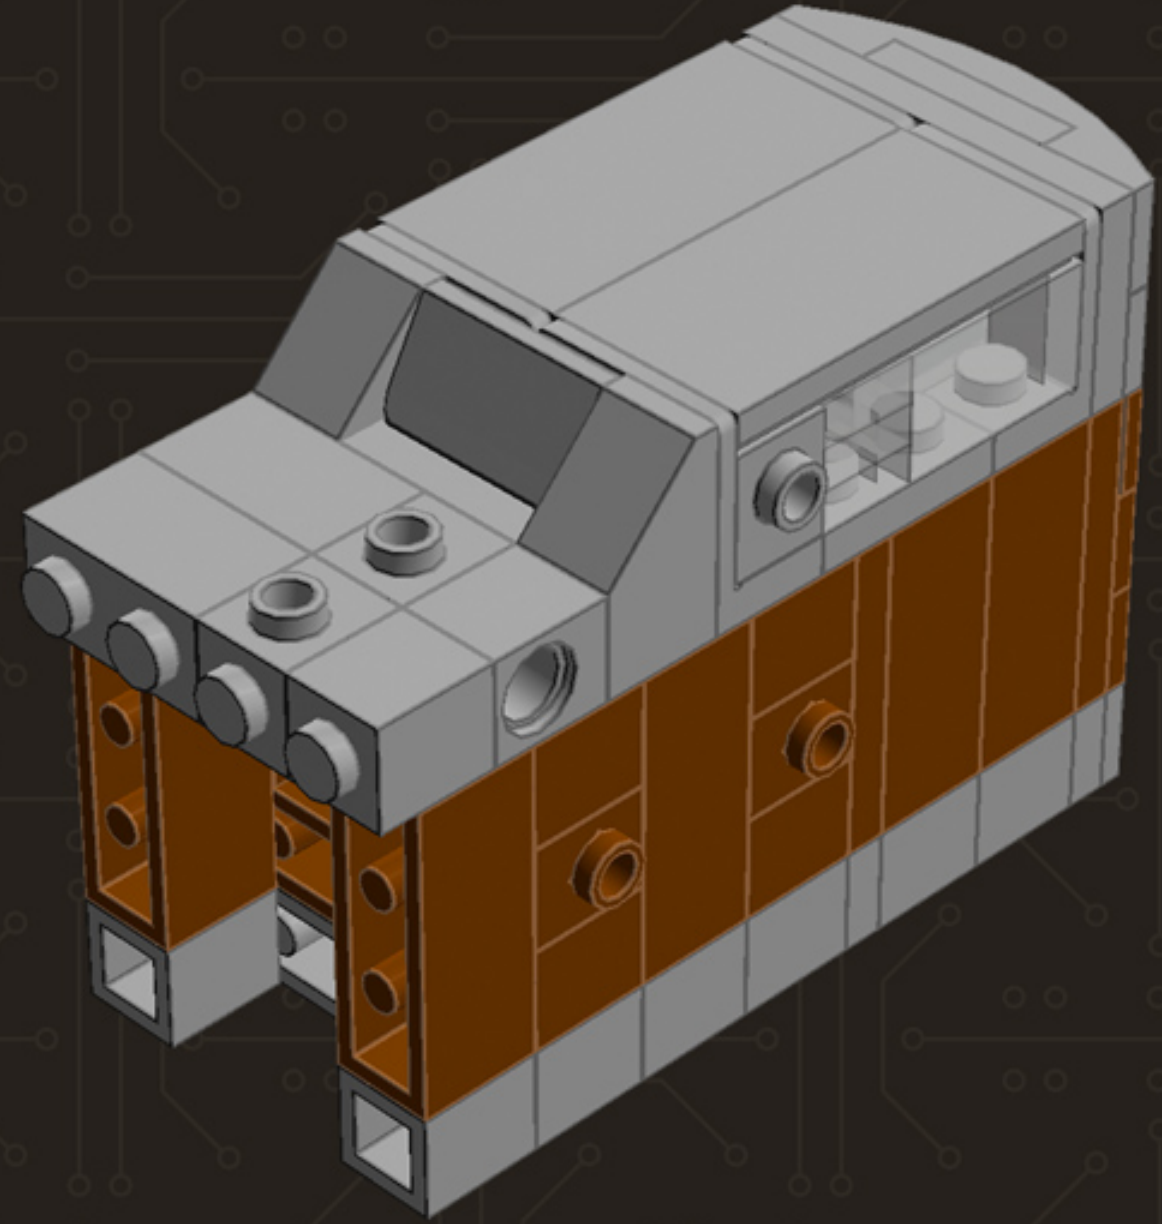

# Mini Camera (Brown)

*A LEGO® project  
by Chris McVeigh  
[chrismcveigh.com](http://chrismcveigh.com)*

Image	Element ID	Color	Description	Quantity
	300426	Black	Brick, 1x2	1
	362226	Black	Brick, 1x3	2
	4558954	Black	Brick, Modified, 1x1 W. 1 Stud	4
	474026	Black	Dish, 2x2	1
	4180087	Black	Dish, 3x3	1
	302126	Black	Plate, 2x3	2
	379426	Black	Plate, Jumper, 1x2	6
	370126	Black	Technic Brick, 1x4	2
	4654580	Light Grey	Bracket, 2x2, Inverted	6
	4211389	Light Grey	Brick, 1x1	4
	4211388	Light Grey	Brick, 1x2	5
	4211394	Light Grey	Brick, 1x4	5
	4558953	Light Grey	Brick, Modified, 1x1 W. 1 Stud	3
	4221775	Light Grey	Mini Antenna	2

Image	Element ID	Color	Description	Quantity
	4211445	Light Grey	Plate, 1x4	3
	4211397	Light Grey	Plate, 2x2	1
	4211396	Light Grey	Plate, 2x3	1
	4211395	Light Grey	Plate, 2x4	2
	4211452	Light Grey	Plate, 2x6	1
	4568637	Light Grey	Slope, 30°, 1x2x2/3	2
	4211614	Light Grey	Slope, 45°, 1x2	2
	4622803	Light Grey	Slope, Curved, 1x4 (No Studs)	5
	4211535	Light Grey	Technic Brick, 1x1	1
	4211440	Light Grey	Technic Brick, 1x2	1
	4560183	Light Grey	Tile, 2x4	2
	4650260	Light Grey	Tile, Round, 1x1	2
	4211480	Light Grey	Tile, Round, 2x2	2
	4297210	Light Grey	Wheel Rim 30.4mm D. x 20mm	1

Image	Element ID	Color	Description	Quantity
	4211149	Reddish Brown	Brick, 1x2	3
	4211220	Reddish Brown	Brick, 1x3	6
	4211225	Reddish Brown	Brick, 1x4	2
	4645102	Reddish Brown	Brick, Modified, 1x1 W. 2 Studs	3
	4211189	Reddish Brown	Plate, 2x3	5
	4219726	Reddish Brown	Plate, Jumper, 1x2	2
	4504376	Reddish Brown	Slope, 30°, 1x1x2/3	4
	4658005	Reddish Brown	Slope, Curved, 1x4 (No Studs)	4
	4645394	Trans-Clear	Brick, 1x1	3
	306540	Trans-Clear	Brick, 1x2	4
	4187750	Trans-Clear	Dish, 2x2	1
	3000840	Trans-Clear	Plate, 1x1	5
	3005740	Trans-Clear	Plate, Round, 1x1	1
	4124108	Trans-Red	Bar, 1x3	1