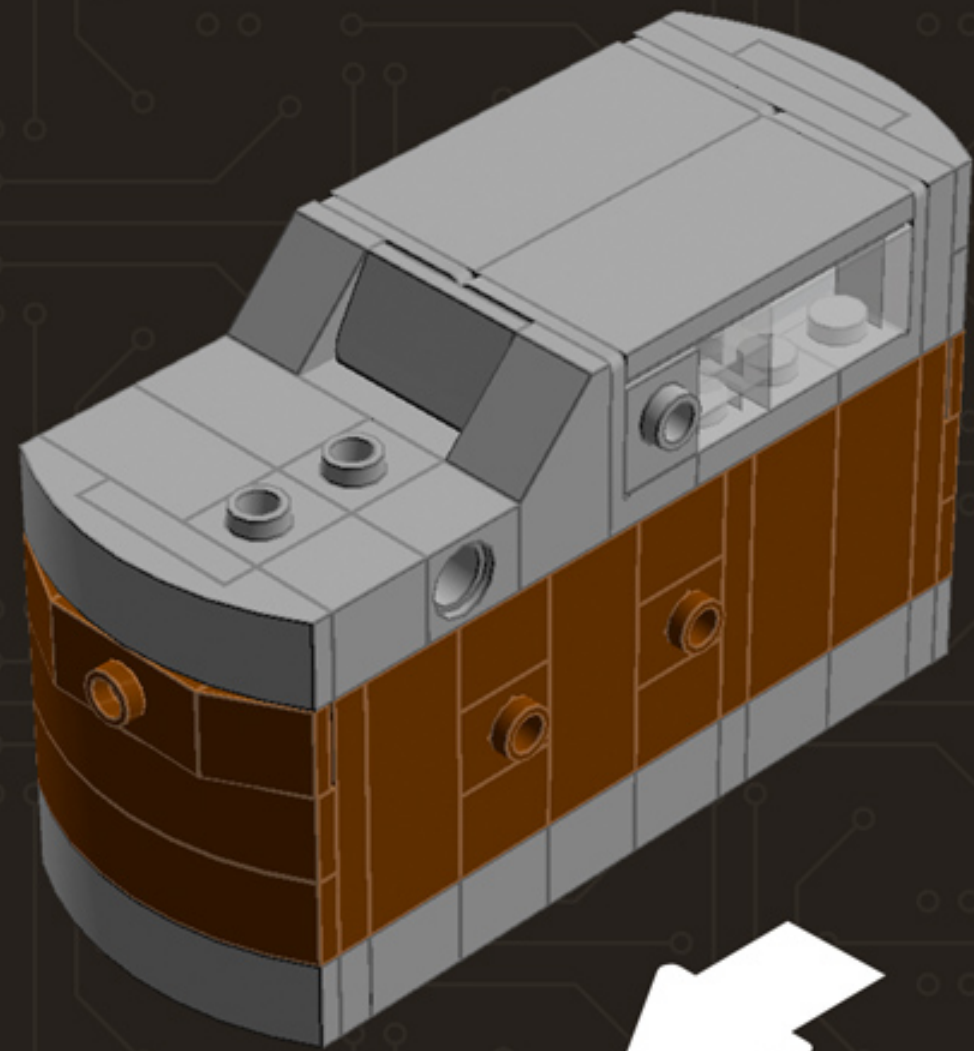

# Mini Camera (Brown)

*A LEGO® project  
by Chris McVeigh  
[chrismcveigh.com](http://chrismcveigh.com)*

Image	Element ID	Color	Description	Quantity
	300426	Black	Brick, 1x2	1
	362226	Black	Brick, 1x3	2
	4558954	Black	Brick, Modified, 1x1 W. 1 Stud	4
	474026	Black	Dish, 2x2	1
	4180087	Black	Dish, 3x3	1
	302126	Black	Plate, 2x3	2
	379426	Black	Plate, Jumper, 1x2	6
	370126	Black	Technic Brick, 1x4	2
	4654580	Light Grey	Bracket, 2x2, Inverted	6
	4211389	Light Grey	Brick, 1x1	4
	4211388	Light Grey	Brick, 1x2	5
	4211394	Light Grey	Brick, 1x4	5
	4558953	Light Grey	Brick, Modified, 1x1 W. 1 Stud	3
	4221775	Light Grey	Mini Antenna	2

Image	Element ID	Color	Description	Quantity
	4211445	Light Grey	Plate, 1x4	3
	4211397	Light Grey	Plate, 2x2	1
	4211396	Light Grey	Plate, 2x3	1
	4211395	Light Grey	Plate, 2x4	2
	4211452	Light Grey	Plate, 2x6	1
	4568637	Light Grey	Slope, 30°, 1x2x2/3	2
	4211614	Light Grey	Slope, 45°, 1x2	2
	4622803	Light Grey	Slope, Curved, 1x4 (No Studs)	5
	4211535	Light Grey	Technic Brick, 1x1	1
	4211440	Light Grey	Technic Brick, 1x2	1
	4560183	Light Grey	Tile, 2x4	2
	4650260	Light Grey	Tile, Round, 1x1	2
	4211480	Light Grey	Tile, Round, 2x2	2
	4297210	Light Grey	Wheel Rim 30.4mm D. x 20mm	1

Image	Element ID	Color	Description	Quantity
	4211149	Reddish Brown	Brick, 1x2	3
	4211220	Reddish Brown	Brick, 1x3	6
	4211225	Reddish Brown	Brick, 1x4	2
	4645102	Reddish Brown	Brick, Modified, 1x1 W. 2 Studs	3
	4211189	Reddish Brown	Plate, 2x3	5
	4219726	Reddish Brown	Plate, Jumper, 1x2	2
	4504376	Reddish Brown	Slope, 30°, 1x1x2/3	4
	4658005	Reddish Brown	Slope, Curved, 1x4 (No Studs)	4
	4645394	Trans-Clear	Brick, 1x1	3
	306540	Trans-Clear	Brick, 1x2	4
	4187750	Trans-Clear	Dish, 2x2	1
	3000840	Trans-Clear	Plate, 1x1	5
	3005740	Trans-Clear	Plate, Round, 1x1	1
	4124108	Trans-Red	Bar, 1x3	1