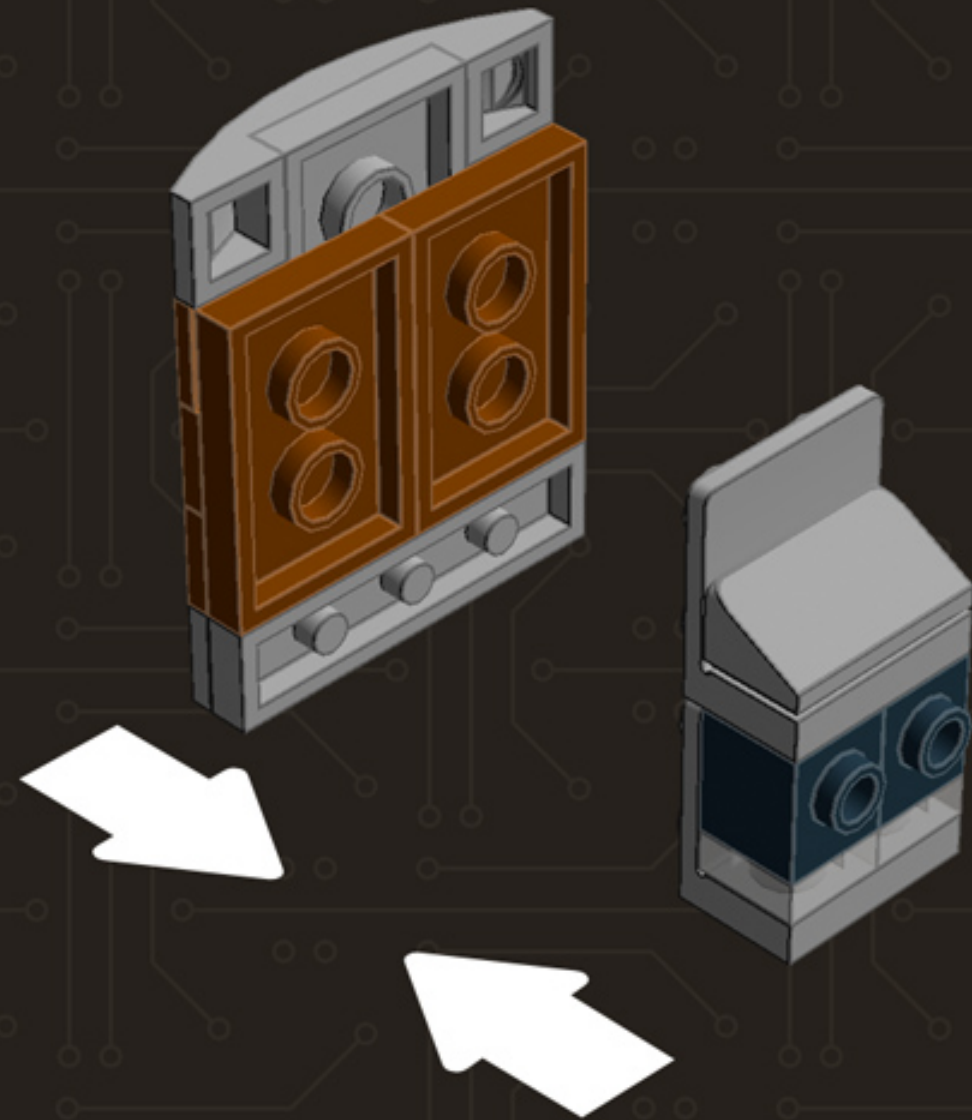

# Mini Camera (Brown)

*A LEGO® project  
by Chris McVeigh  
[chrismcveigh.com](http://chrismcveigh.com)*

Image	Element ID	Color	Description	Quantity
	300426	Black	Brick, 1x2	1
	362226	Black	Brick, 1x3	2
	4558954	Black	Brick, Modified, 1x1 W. 1 Stud	4
	474026	Black	Dish, 2x2	1
	4180087	Black	Dish, 3x3	1
	302126	Black	Plate, 2x3	2
	379426	Black	Plate, Jumper, 1x2	6
	370126	Black	Technic Brick, 1x4	2
	4654580	Light Grey	Bracket, 2x2, Inverted	6
	4211389	Light Grey	Brick, 1x1	4
	4211388	Light Grey	Brick, 1x2	5
	4211394	Light Grey	Brick, 1x4	5
	4558953	Light Grey	Brick, Modified, 1x1 W. 1 Stud	3
	4221775	Light Grey	Mini Antenna	2

Image	Element ID	Color	Description	Quantity
	4211445	Light Grey	Plate, 1x4	3
	4211397	Light Grey	Plate, 2x2	1
	4211396	Light Grey	Plate, 2x3	1
	4211395	Light Grey	Plate, 2x4	2
	4211452	Light Grey	Plate, 2x6	1
	4568637	Light Grey	Slope, 30°, 1x2x2/3	2
	4211614	Light Grey	Slope, 45°, 1x2	2
	4622803	Light Grey	Slope, Curved, 1x4 (No Studs)	5
	4211535	Light Grey	Technic Brick, 1x1	1
	4211440	Light Grey	Technic Brick, 1x2	1
	4560183	Light Grey	Tile, 2x4	2
	4650260	Light Grey	Tile, Round, 1x1	2
	4211480	Light Grey	Tile, Round, 2x2	2
	4297210	Light Grey	Wheel Rim 30.4mm D. x 20mm	1

Image	Element ID	Color	Description	Quantity
	4211149	Reddish Brown	Brick, 1x2	3
	4211220	Reddish Brown	Brick, 1x3	6
	4211225	Reddish Brown	Brick, 1x4	2
	4645102	Reddish Brown	Brick, Modified, 1x1 W. 2 Studs	3
	4211189	Reddish Brown	Plate, 2x3	5
	4219726	Reddish Brown	Plate, Jumper, 1x2	2
	4504376	Reddish Brown	Slope, 30°, 1x1x2/3	4
	4658005	Reddish Brown	Slope, Curved, 1x4 (No Studs)	4
	4645394	Trans-Clear	Brick, 1x1	3
	306540	Trans-Clear	Brick, 1x2	4
	4187750	Trans-Clear	Dish, 2x2	1
	3000840	Trans-Clear	Plate, 1x1	5
	3005740	Trans-Clear	Plate, Round, 1x1	1
	4124108	Trans-Red	Bar, 1x3	1