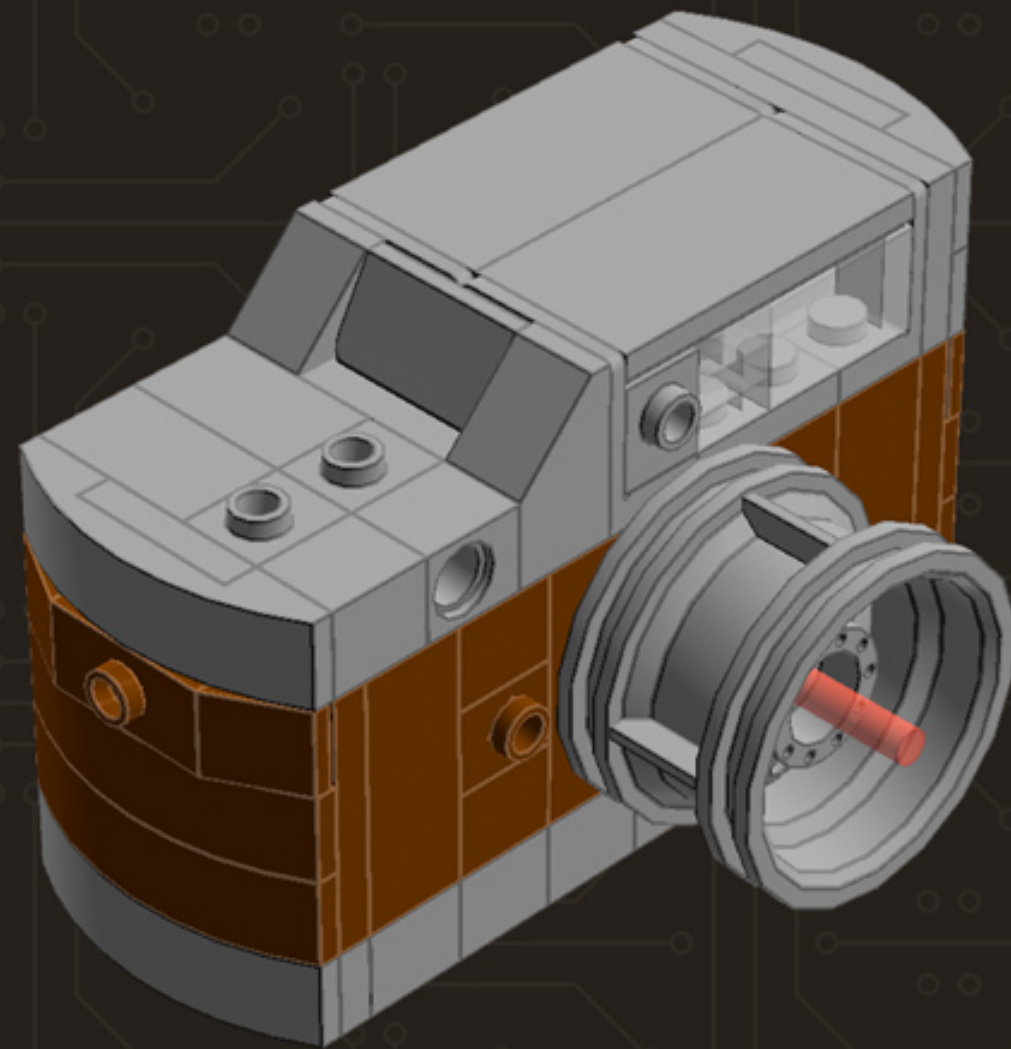

# Mini Camera (Brown)

*A LEGO® project  
by Chris McVeigh  
[chrismcveigh.com](http://chrismcveigh.com)*

Image	Element ID	Color	Description	Quantity
	300426	Black	Brick, 1x2	1
	362226	Black	Brick, 1x3	2
	4558954	Black	Brick, Modified, 1x1 W. 1 Stud	4
	474026	Black	Dish, 2x2	1
	4180087	Black	Dish, 3x3	1
	302126	Black	Plate, 2x3	2
	379426	Black	Plate, Jumper, 1x2	6
	370126	Black	Technic Brick, 1x4	2
	4654580	Light Grey	Bracket, 2x2, Inverted	6
	4211389	Light Grey	Brick, 1x1	4
	4211388	Light Grey	Brick, 1x2	5
	4211394	Light Grey	Brick, 1x4	5
	4558953	Light Grey	Brick, Modified, 1x1 W. 1 Stud	3
	4221775	Light Grey	Mini Antenna	2

Image	Element ID	Color	Description	Quantity
	4211445	Light Grey	Plate, 1x4	3
	4211397	Light Grey	Plate, 2x2	1
	4211396	Light Grey	Plate, 2x3	1
	4211395	Light Grey	Plate, 2x4	2
	4211452	Light Grey	Plate, 2x6	1
	4568637	Light Grey	Slope, 30°, 1x2x2/3	2
	4211614	Light Grey	Slope, 45°, 1x2	2
	4622803	Light Grey	Slope, Curved, 1x4 (No Studs)	5
	4211535	Light Grey	Technic Brick, 1x1	1
	4211440	Light Grey	Technic Brick, 1x2	1
	4560183	Light Grey	Tile, 2x4	2
	4650260	Light Grey	Tile, Round, 1x1	2
	4211480	Light Grey	Tile, Round, 2x2	2
	4297210	Light Grey	Wheel Rim 30.4mm D. x 20mm	1

Image	Element ID	Color	Description	Quantity
	4211149	Reddish Brown	Brick, 1x2	3
	4211220	Reddish Brown	Brick, 1x3	6
	4211225	Reddish Brown	Brick, 1x4	2
	4645102	Reddish Brown	Brick, Modified, 1x1 W. 2 Studs	3
	4211189	Reddish Brown	Plate, 2x3	5
	4219726	Reddish Brown	Plate, Jumper, 1x2	2
	4504376	Reddish Brown	Slope, 30°, 1x1x2/3	4
	4658005	Reddish Brown	Slope, Curved, 1x4 (No Studs)	4
	4645394	Trans-Clear	Brick, 1x1	3
	306540	Trans-Clear	Brick, 1x2	4
	4187750	Trans-Clear	Dish, 2x2	1
	3000840	Trans-Clear	Plate, 1x1	5
	3005740	Trans-Clear	Plate, Round, 1x1	1
	4124108	Trans-Red	Bar, 1x3	1