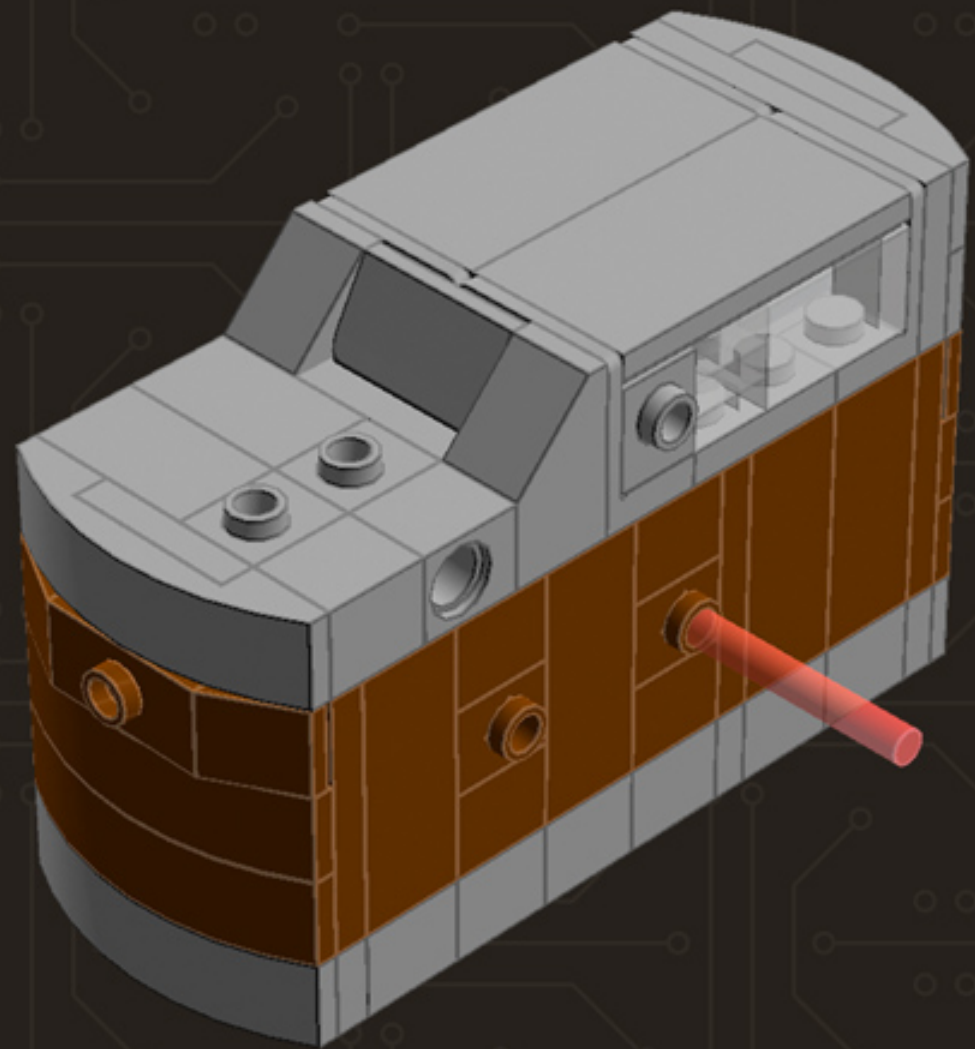

# Mini Camera (Brown)

*A LEGO® project  
by Chris McVeigh  
[chrismcveigh.com](http://chrismcveigh.com)*

Image	Element ID	Color	Description	Quantity
	300426	Black	Brick, 1x2	1
	362226	Black	Brick, 1x3	2
	4558954	Black	Brick, Modified, 1x1 W. 1 Stud	4
	474026	Black	Dish, 2x2	1
	4180087	Black	Dish, 3x3	1
	302126	Black	Plate, 2x3	2
	379426	Black	Plate, Jumper, 1x2	6
	370126	Black	Technic Brick, 1x4	2
	4654580	Light Grey	Bracket, 2x2, Inverted	6
	4211389	Light Grey	Brick, 1x1	4
	4211388	Light Grey	Brick, 1x2	5
	4211394	Light Grey	Brick, 1x4	5
	4558953	Light Grey	Brick, Modified, 1x1 W. 1 Stud	3
	4221775	Light Grey	Mini Antenna	2

Image	Element ID	Color	Description	Quantity
	4211445	Light Grey	Plate, 1x4	3
	4211397	Light Grey	Plate, 2x2	1
	4211396	Light Grey	Plate, 2x3	1
	4211395	Light Grey	Plate, 2x4	2
	4211452	Light Grey	Plate, 2x6	1
	4568637	Light Grey	Slope, 30°, 1x2x2/3	2
	4211614	Light Grey	Slope, 45°, 1x2	2
	4622803	Light Grey	Slope, Curved, 1x4 (No Studs)	5
	4211535	Light Grey	Technic Brick, 1x1	1
	4211440	Light Grey	Technic Brick, 1x2	1
	4560183	Light Grey	Tile, 2x4	2
	4650260	Light Grey	Tile, Round, 1x1	2
	4211480	Light Grey	Tile, Round, 2x2	2
	4297210	Light Grey	Wheel Rim 30.4mm D. x 20mm	1

Image	Element ID	Color	Description	Quantity
	4211149	Reddish Brown	Brick, 1x2	3
	4211220	Reddish Brown	Brick, 1x3	6
	4211225	Reddish Brown	Brick, 1x4	2
	4645102	Reddish Brown	Brick, Modified, 1x1 W. 2 Studs	3
	4211189	Reddish Brown	Plate, 2x3	5
	4219726	Reddish Brown	Plate, Jumper, 1x2	2
	4504376	Reddish Brown	Slope, 30°, 1x1x2/3	4
	4658005	Reddish Brown	Slope, Curved, 1x4 (No Studs)	4
	4645394	Trans-Clear	Brick, 1x1	3
	306540	Trans-Clear	Brick, 1x2	4
	4187750	Trans-Clear	Dish, 2x2	1
	3000840	Trans-Clear	Plate, 1x1	5
	3005740	Trans-Clear	Plate, Round, 1x1	1
	4124108	Trans-Red	Bar, 1x3	1