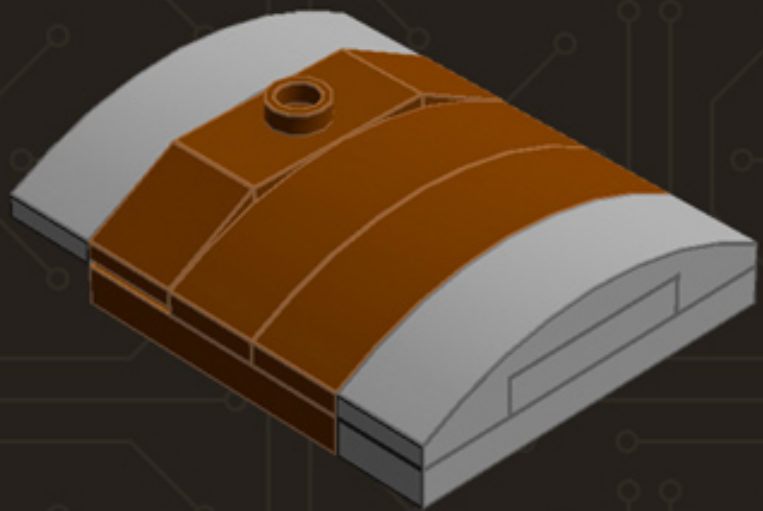

# Mini Camera (Brown)

*A LEGO® project  
by Chris McVeigh  
[chrismcveigh.com](http://chrismcveigh.com)*

Image	Element ID	Color	Description	Quantity
	300426	Black	Brick, 1x2	1
	362226	Black	Brick, 1x3	2
	4558954	Black	Brick, Modified, 1x1 W. 1 Stud	4
	474026	Black	Dish, 2x2	1
	4180087	Black	Dish, 3x3	1
	302126	Black	Plate, 2x3	2
	379426	Black	Plate, Jumper, 1x2	6
	370126	Black	Technic Brick, 1x4	2
	4654580	Light Grey	Bracket, 2x2, Inverted	6
	4211389	Light Grey	Brick, 1x1	4
	4211388	Light Grey	Brick, 1x2	5
	4211394	Light Grey	Brick, 1x4	5
	4558953	Light Grey	Brick, Modified, 1x1 W. 1 Stud	3
	4221775	Light Grey	Mini Antenna	2

Image	Element ID	Color	Description	Quantity
	4211445	Light Grey	Plate, 1x4	3
	4211397	Light Grey	Plate, 2x2	1
	4211396	Light Grey	Plate, 2x3	1
	4211395	Light Grey	Plate, 2x4	2
	4211452	Light Grey	Plate, 2x6	1
	4568637	Light Grey	Slope, 30°, 1x2x2/3	2
	4211614	Light Grey	Slope, 45°, 1x2	2
	4622803	Light Grey	Slope, Curved, 1x4 (No Studs)	5
	4211535	Light Grey	Technic Brick, 1x1	1
	4211440	Light Grey	Technic Brick, 1x2	1
	4560183	Light Grey	Tile, 2x4	2
	4650260	Light Grey	Tile, Round, 1x1	2
	4211480	Light Grey	Tile, Round, 2x2	2
	4297210	Light Grey	Wheel Rim 30.4mm D. x 20mm	1

Image	Element ID	Color	Description	Quantity
	4211149	Reddish Brown	Brick, 1x2	3
	4211220	Reddish Brown	Brick, 1x3	6
	4211225	Reddish Brown	Brick, 1x4	2
	4645102	Reddish Brown	Brick, Modified, 1x1 W. 2 Studs	3
	4211189	Reddish Brown	Plate, 2x3	5
	4219726	Reddish Brown	Plate, Jumper, 1x2	2
	4504376	Reddish Brown	Slope, 30°, 1x1x2/3	4
	4658005	Reddish Brown	Slope, Curved, 1x4 (No Studs)	4
	4645394	Trans-Clear	Brick, 1x1	3
	306540	Trans-Clear	Brick, 1x2	4
	4187750	Trans-Clear	Dish, 2x2	1
	3000840	Trans-Clear	Plate, 1x1	5
	3005740	Trans-Clear	Plate, Round, 1x1	1
	4124108	Trans-Red	Bar, 1x3	1