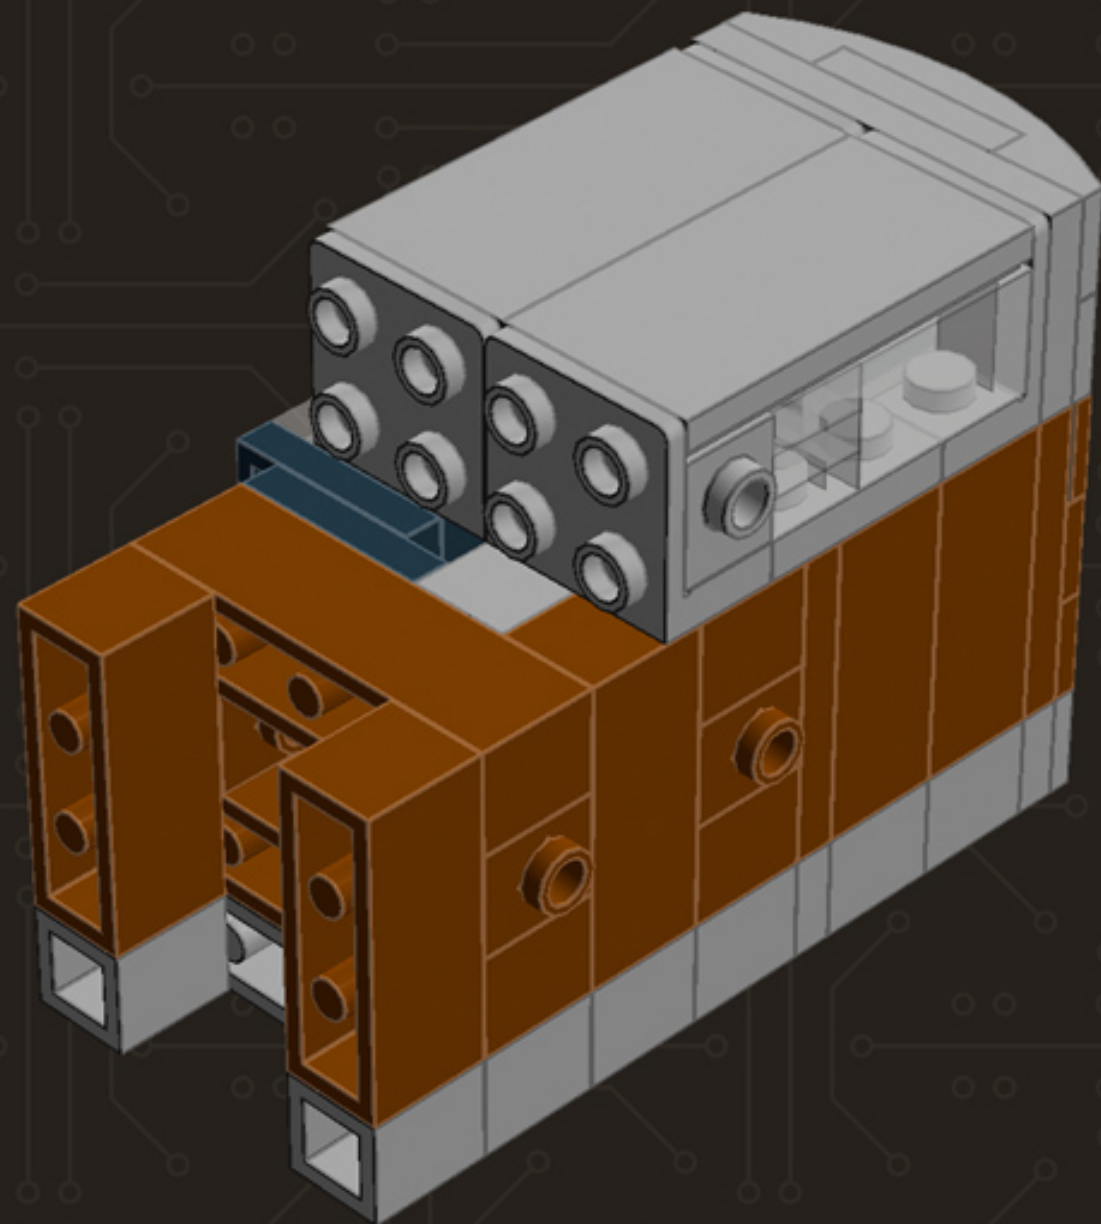

# Mini Camera (Brown)

*A LEGO® project  
by Chris McVeigh  
[chrismcveigh.com](http://chrismcveigh.com)*

Image	Element ID	Color	Description	Quantity
	300426	Black	Brick, 1x2	1
	362226	Black	Brick, 1x3	2
	4558954	Black	Brick, Modified, 1x1 W. 1 Stud	4
	474026	Black	Dish, 2x2	1
	4180087	Black	Dish, 3x3	1
	302126	Black	Plate, 2x3	2
	379426	Black	Plate, Jumper, 1x2	6
	370126	Black	Technic Brick, 1x4	2
	4654580	Light Grey	Bracket, 2x2, Inverted	6
	4211389	Light Grey	Brick, 1x1	4
	4211388	Light Grey	Brick, 1x2	5
	4211394	Light Grey	Brick, 1x4	5
	4558953	Light Grey	Brick, Modified, 1x1 W. 1 Stud	3
	4221775	Light Grey	Mini Antenna	2

Image	Element ID	Color	Description	Quantity
	4211445	Light Grey	Plate, 1x4	3
	4211397	Light Grey	Plate, 2x2	1
	4211396	Light Grey	Plate, 2x3	1
	4211395	Light Grey	Plate, 2x4	2
	4211452	Light Grey	Plate, 2x6	1
	4568637	Light Grey	Slope, 30°, 1x2x2/3	2
	4211614	Light Grey	Slope, 45°, 1x2	2
	4622803	Light Grey	Slope, Curved, 1x4 (No Studs)	5
	4211535	Light Grey	Technic Brick, 1x1	1
	4211440	Light Grey	Technic Brick, 1x2	1
	4560183	Light Grey	Tile, 2x4	2
	4650260	Light Grey	Tile, Round, 1x1	2
	4211480	Light Grey	Tile, Round, 2x2	2
	4297210	Light Grey	Wheel Rim 30.4mm D. x 20mm	1

Image	Element ID	Color	Description	Quantity
	4211149	Reddish Brown	Brick, 1x2	3
	4211220	Reddish Brown	Brick, 1x3	6
	4211225	Reddish Brown	Brick, 1x4	2
	4645102	Reddish Brown	Brick, Modified, 1x1 W. 2 Studs	3
	4211189	Reddish Brown	Plate, 2x3	5
	4219726	Reddish Brown	Plate, Jumper, 1x2	2
	4504376	Reddish Brown	Slope, 30°, 1x1x2/3	4
	4658005	Reddish Brown	Slope, Curved, 1x4 (No Studs)	4
	4645394	Trans-Clear	Brick, 1x1	3
	306540	Trans-Clear	Brick, 1x2	4
	4187750	Trans-Clear	Dish, 2x2	1
	3000840	Trans-Clear	Plate, 1x1	5
	3005740	Trans-Clear	Plate, Round, 1x1	1
	4124108	Trans-Red	Bar, 1x3	1