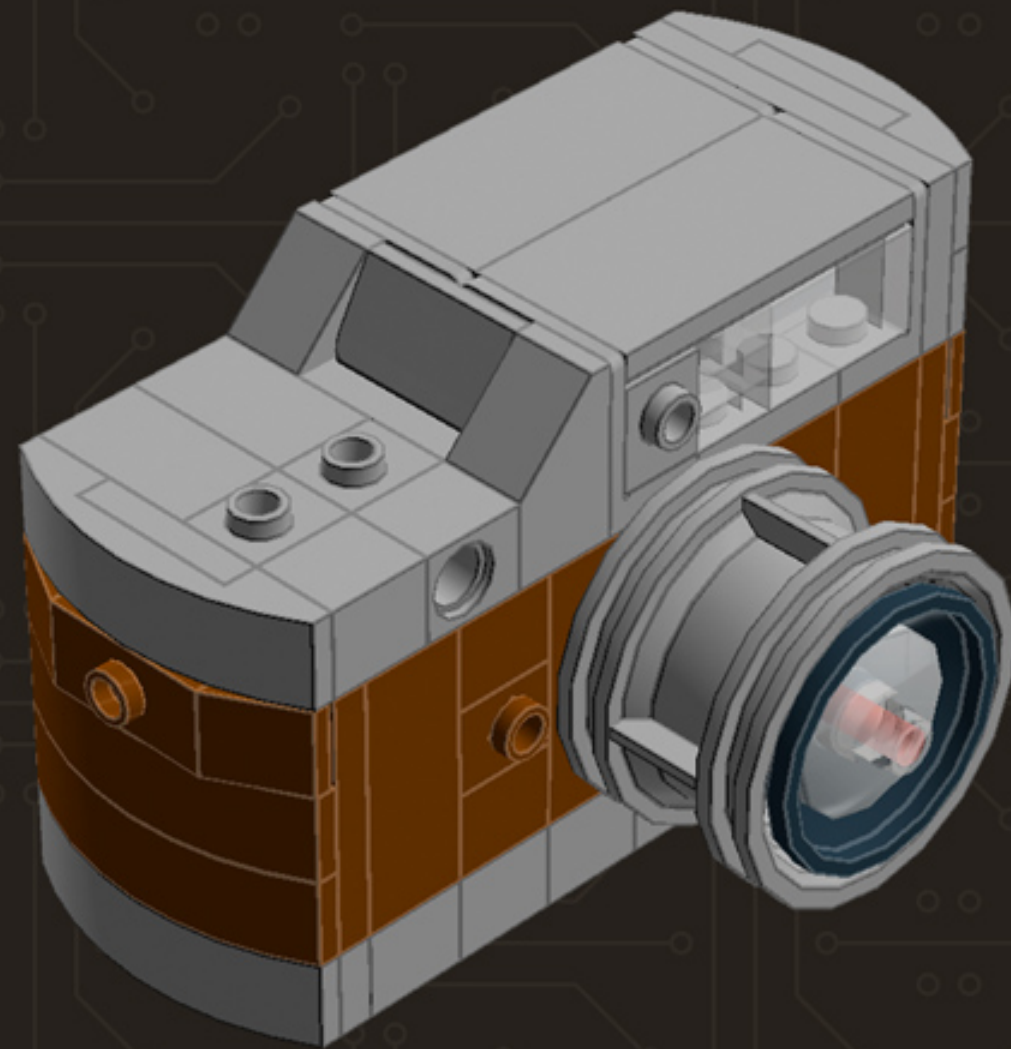

# Mini Camera (Brown)

*A LEGO® project  
by Chris McVeigh  
[chrismcveigh.com](http://chrismcveigh.com)*

Image	Element ID	Color	Description	Quantity
	300426	Black	Brick, 1x2	1
	362226	Black	Brick, 1x3	2
	4558954	Black	Brick, Modified, 1x1 W. 1 Stud	4
	474026	Black	Dish, 2x2	1
	4180087	Black	Dish, 3x3	1
	302126	Black	Plate, 2x3	2
	379426	Black	Plate, Jumper, 1x2	6
	370126	Black	Technic Brick, 1x4	2
	4654580	Light Grey	Bracket, 2x2, Inverted	6
	4211389	Light Grey	Brick, 1x1	4
	4211388	Light Grey	Brick, 1x2	5
	4211394	Light Grey	Brick, 1x4	5
	4558953	Light Grey	Brick, Modified, 1x1 W. 1 Stud	3
	4221775	Light Grey	Mini Antenna	2

Image	Element ID	Color	Description	Quantity
	4211445	Light Grey	Plate, 1x4	3
	4211397	Light Grey	Plate, 2x2	1
	4211396	Light Grey	Plate, 2x3	1
	4211395	Light Grey	Plate, 2x4	2
	4211452	Light Grey	Plate, 2x6	1
	4568637	Light Grey	Slope, 30°, 1x2x2/3	2
	4211614	Light Grey	Slope, 45°, 1x2	2
	4622803	Light Grey	Slope, Curved, 1x4 (No Studs)	5
	4211535	Light Grey	Technic Brick, 1x1	1
	4211440	Light Grey	Technic Brick, 1x2	1
	4560183	Light Grey	Tile, 2x4	2
	4650260	Light Grey	Tile, Round, 1x1	2
	4211480	Light Grey	Tile, Round, 2x2	2
	4297210	Light Grey	Wheel Rim 30.4mm D. x 20mm	1

Image	Element ID	Color	Description	Quantity
	4211149	Reddish Brown	Brick, 1x2	3
	4211220	Reddish Brown	Brick, 1x3	6
	4211225	Reddish Brown	Brick, 1x4	2
	4645102	Reddish Brown	Brick, Modified, 1x1 W. 2 Studs	3
	4211189	Reddish Brown	Plate, 2x3	5
	4219726	Reddish Brown	Plate, Jumper, 1x2	2
	4504376	Reddish Brown	Slope, 30°, 1x1x2/3	4
	4658005	Reddish Brown	Slope, Curved, 1x4 (No Studs)	4
	4645394	Trans-Clear	Brick, 1x1	3
	306540	Trans-Clear	Brick, 1x2	4
	4187750	Trans-Clear	Dish, 2x2	1
	3000840	Trans-Clear	Plate, 1x1	5
	3005740	Trans-Clear	Plate, Round, 1x1	1
	4124108	Trans-Red	Bar, 1x3	1