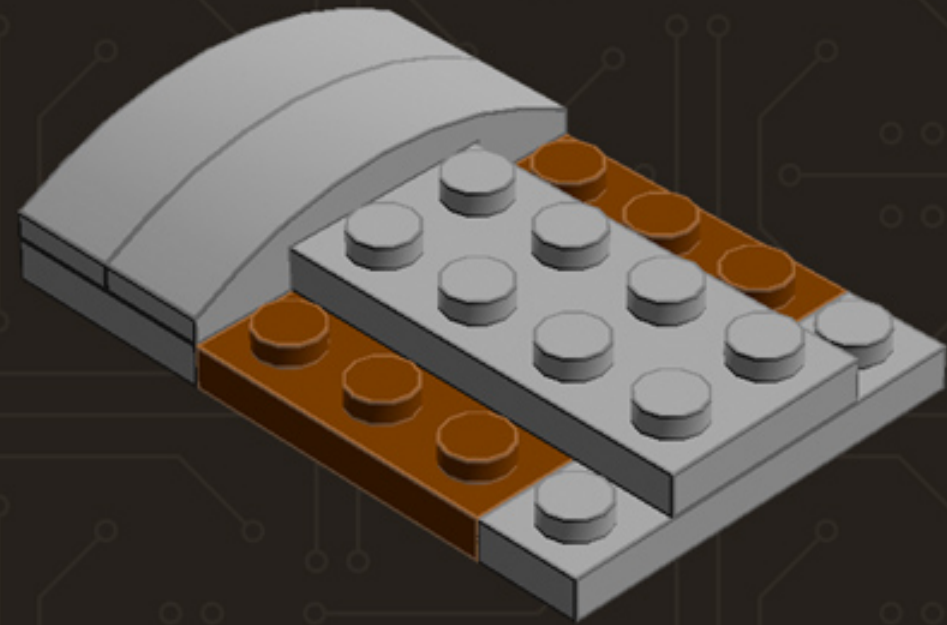

# Mini Camera (Brown)

*A LEGO® project  
by Chris McVeigh  
[chrismcveigh.com](http://chrismcveigh.com)*

Image	Element ID	Color	Description	Quantity
	300426	Black	Brick, 1x2	1
	362226	Black	Brick, 1x3	2
	4558954	Black	Brick, Modified, 1x1 W. 1 Stud	4
	474026	Black	Dish, 2x2	1
	4180087	Black	Dish, 3x3	1
	302126	Black	Plate, 2x3	2
	379426	Black	Plate, Jumper, 1x2	6
	370126	Black	Technic Brick, 1x4	2
	4654580	Light Grey	Bracket, 2x2, Inverted	6
	4211389	Light Grey	Brick, 1x1	4
	4211388	Light Grey	Brick, 1x2	5
	4211394	Light Grey	Brick, 1x4	5
	4558953	Light Grey	Brick, Modified, 1x1 W. 1 Stud	3
	4221775	Light Grey	Mini Antenna	2

Image	Element ID	Color	Description	Quantity
	4211149	Reddish Brown	Brick, 1x2	3
	4211220	Reddish Brown	Brick, 1x3	6
	4211225	Reddish Brown	Brick, 1x4	2
	4645102	Reddish Brown	Brick, Modified, 1x1 W. 2 Studs	3
	4211189	Reddish Brown	Plate, 2x3	5
	4219726	Reddish Brown	Plate, Jumper, 1x2	2
	4504376	Reddish Brown	Slope, 30°, 1x1x2/3	4
	4658005	Reddish Brown	Slope, Curved, 1x4 (No Studs)	4
	4645394	Trans-Clear	Brick, 1x1	3
	306540	Trans-Clear	Brick, 1x2	4
	4187750	Trans-Clear	Dish, 2x2	1
	3000840	Trans-Clear	Plate, 1x1	5
	3005740	Trans-Clear	Plate, Round, 1x1	1
	4124108	Trans-Red	Bar, 1x3	1