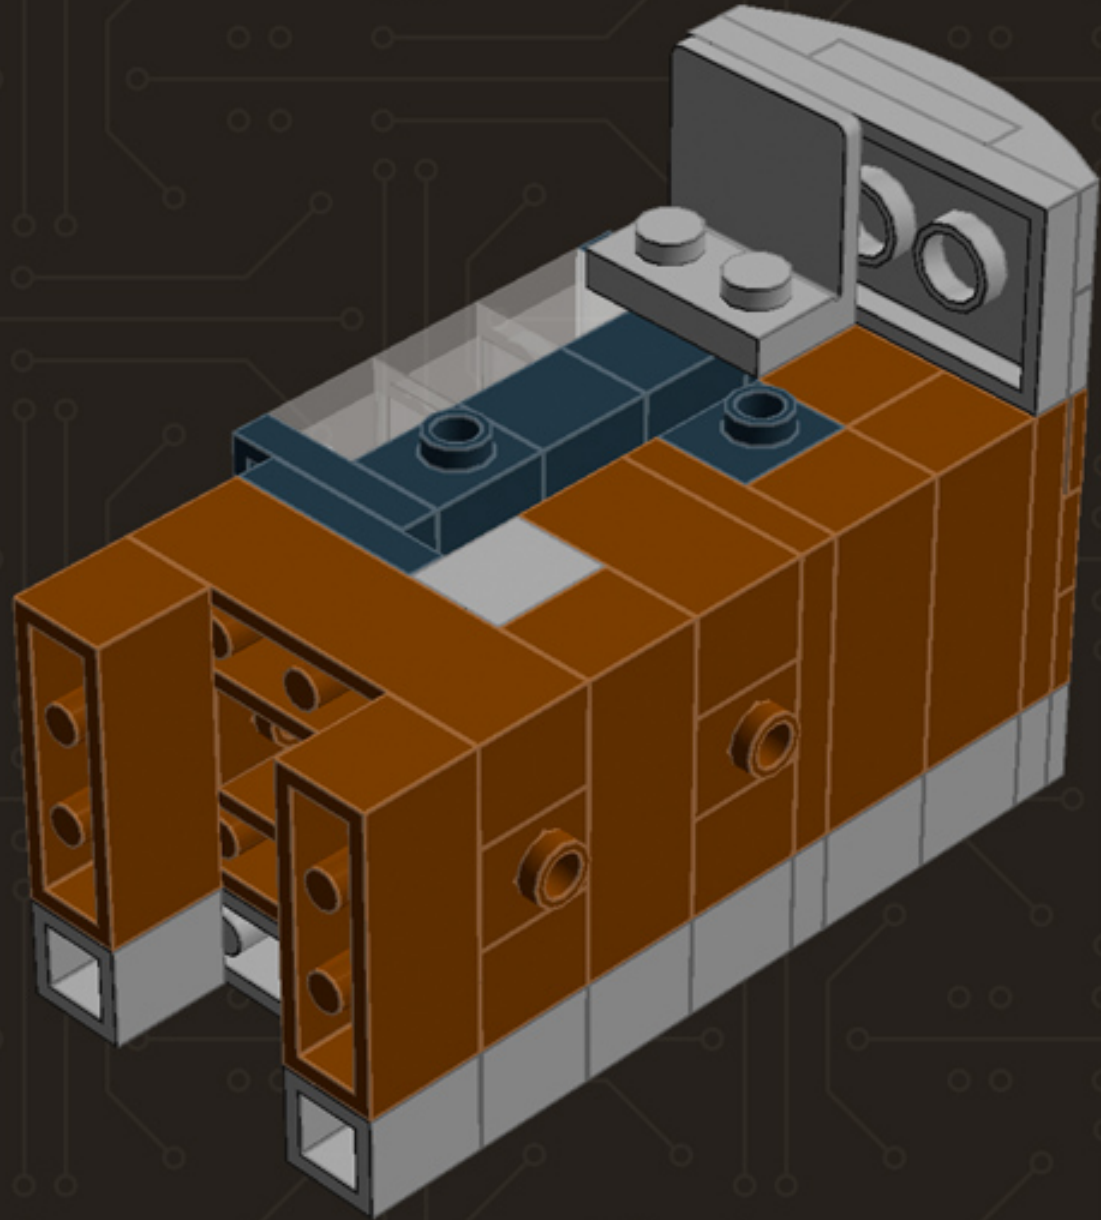

# Mini Camera (Brown)

*A LEGO® project  
by Chris McVeigh  
[chrismcveigh.com](http://chrismcveigh.com)*

Image	Element ID	Color	Description	Quantity
	300426	Black	Brick, 1x2	1
	362226	Black	Brick, 1x3	2
	4558954	Black	Brick, Modified, 1x1 W. 1 Stud	4
	474026	Black	Dish, 2x2	1
	4180087	Black	Dish, 3x3	1
	302126	Black	Plate, 2x3	2
	379426	Black	Plate, Jumper, 1x2	6
	370126	Black	Technic Brick, 1x4	2
	4654580	Light Grey	Bracket, 2x2, Inverted	6
	4211389	Light Grey	Brick, 1x1	4
	4211388	Light Grey	Brick, 1x2	5
	4211394	Light Grey	Brick, 1x4	5
	4558953	Light Grey	Brick, Modified, 1x1 W. 1 Stud	3
	4221775	Light Grey	Mini Antenna	2

Image	Element ID	Color	Description	Quantity
	4211445	Light Grey	Plate, 1x4	3
	4211397	Light Grey	Plate, 2x2	1
	4211396	Light Grey	Plate, 2x3	1
	4211395	Light Grey	Plate, 2x4	2
	4211452	Light Grey	Plate, 2x6	1
	4568637	Light Grey	Slope, 30°, 1x2x2/3	2
	4211614	Light Grey	Slope, 45°, 1x2	2
	4622803	Light Grey	Slope, Curved, 1x4 (No Studs)	5
	4211535	Light Grey	Technic Brick, 1x1	1
	4211440	Light Grey	Technic Brick, 1x2	1
	4560183	Light Grey	Tile, 2x4	2
	4650260	Light Grey	Tile, Round, 1x1	2
	4211480	Light Grey	Tile, Round, 2x2	2
	4297210	Light Grey	Wheel Rim 30.4mm D. x 20mm	1

Image	Element ID	Color	Description	Quantity
	4211149	Reddish Brown	Brick, 1x2	3
	4211220	Reddish Brown	Brick, 1x3	6
	4211225	Reddish Brown	Brick, 1x4	2
	4645102	Reddish Brown	Brick, Modified, 1x1 W. 2 Studs	3
	4211189	Reddish Brown	Plate, 2x3	5
	4219726	Reddish Brown	Plate, Jumper, 1x2	2
	4504376	Reddish Brown	Slope, 30°, 1x1x2/3	4
	4658005	Reddish Brown	Slope, Curved, 1x4 (No Studs)	4
	4645394	Trans-Clear	Brick, 1x1	3
	306540	Trans-Clear	Brick, 1x2	4
	4187750	Trans-Clear	Dish, 2x2	1
	3000840	Trans-Clear	Plate, 1x1	5
	3005740	Trans-Clear	Plate, Round, 1x1	1
	4124108	Trans-Red	Bar, 1x3	1