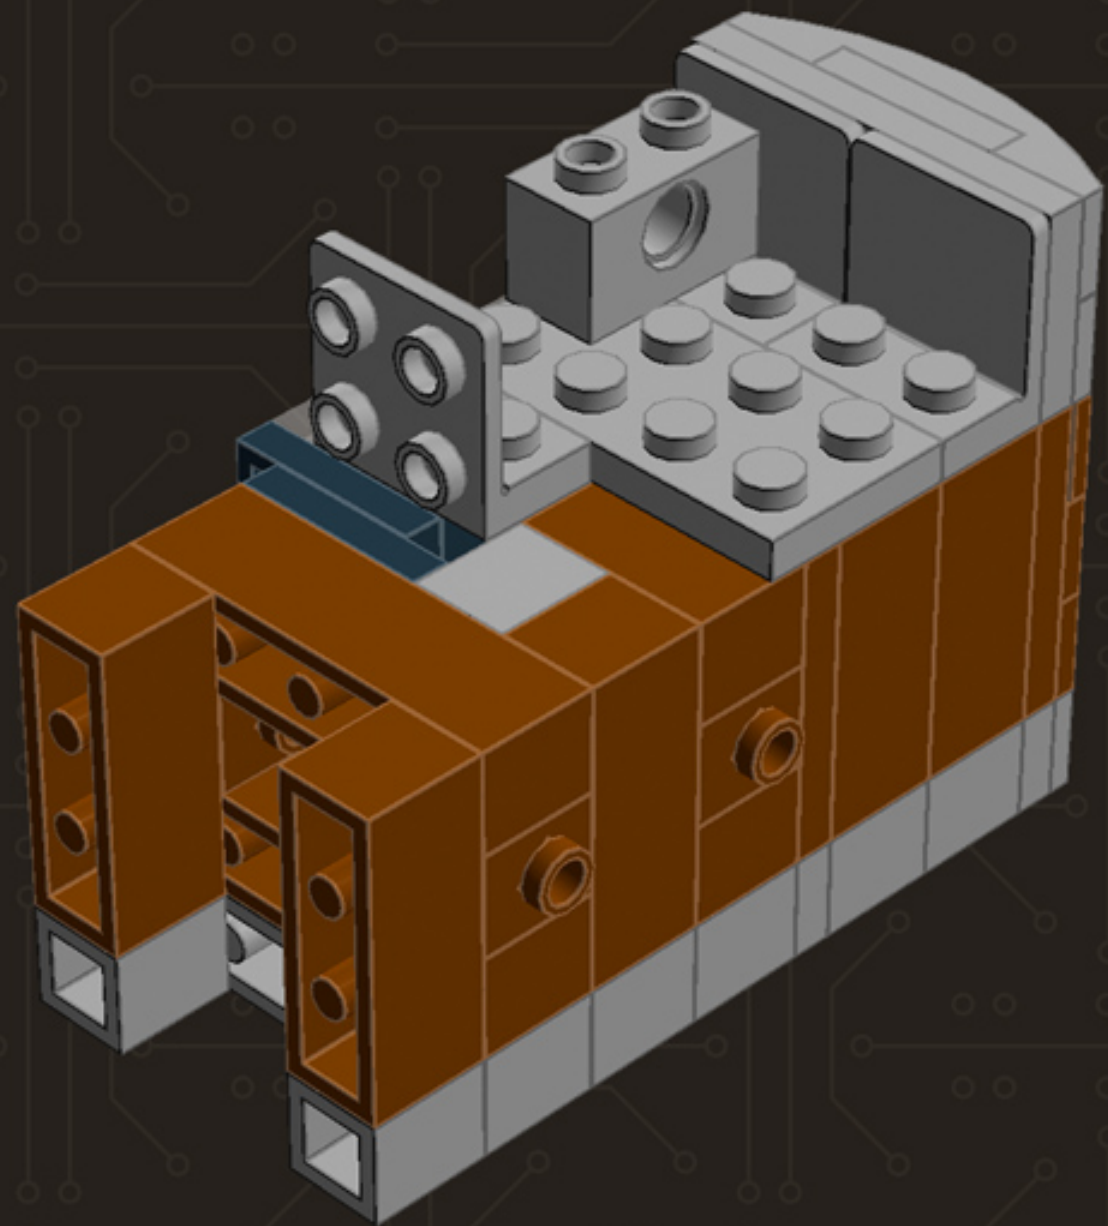

# Mini Camera (Brown)

*A LEGO® project  
by Chris McVeigh  
[chrismcveigh.com](http://chrismcveigh.com)*

Image	Element ID	Color	Description	Quantity
	300426	Black	Brick, 1x2	1
	362226	Black	Brick, 1x3	2
	4558954	Black	Brick, Modified, 1x1 W. 1 Stud	4
	474026	Black	Dish, 2x2	1
	4180087	Black	Dish, 3x3	1
	302126	Black	Plate, 2x3	2
	379426	Black	Plate, Jumper, 1x2	6
	370126	Black	Technic Brick, 1x4	2
	4654580	Light Grey	Bracket, 2x2, Inverted	6
	4211389	Light Grey	Brick, 1x1	4
	4211388	Light Grey	Brick, 1x2	5
	4211394	Light Grey	Brick, 1x4	5
	4558953	Light Grey	Brick, Modified, 1x1 W. 1 Stud	3
	4221775	Light Grey	Mini Antenna	2

Image	Element ID	Color	Description	Quantity
	4211445	Light Grey	Plate, 1x4	3
	4211397	Light Grey	Plate, 2x2	1
	4211396	Light Grey	Plate, 2x3	1
	4211395	Light Grey	Plate, 2x4	2
	4211452	Light Grey	Plate, 2x6	1
	4568637	Light Grey	Slope, 30°, 1x2x2/3	2
	4211614	Light Grey	Slope, 45°, 1x2	2
	4622803	Light Grey	Slope, Curved, 1x4 (No Studs)	5
	4211535	Light Grey	Technic Brick, 1x1	1
	4211440	Light Grey	Technic Brick, 1x2	1
	4560183	Light Grey	Tile, 2x4	2
	4650260	Light Grey	Tile, Round, 1x1	2
	4211480	Light Grey	Tile, Round, 2x2	2
	4297210	Light Grey	Wheel Rim 30.4mm D. x 20mm	1

Image	Element ID	Color	Description	Quantity
	4211149	Reddish Brown	Brick, 1x2	3
	4211220	Reddish Brown	Brick, 1x3	6
	4211225	Reddish Brown	Brick, 1x4	2
	4645102	Reddish Brown	Brick, Modified, 1x1 W. 2 Studs	3
	4211189	Reddish Brown	Plate, 2x3	5
	4219726	Reddish Brown	Plate, Jumper, 1x2	2
	4504376	Reddish Brown	Slope, 30°, 1x1x2/3	4
	4658005	Reddish Brown	Slope, Curved, 1x4 (No Studs)	4
	4645394	Trans-Clear	Brick, 1x1	3
	306540	Trans-Clear	Brick, 1x2	4
	4187750	Trans-Clear	Dish, 2x2	1
	3000840	Trans-Clear	Plate, 1x1	5
	3005740	Trans-Clear	Plate, Round, 1x1	1
	4124108	Trans-Red	Bar, 1x3	1