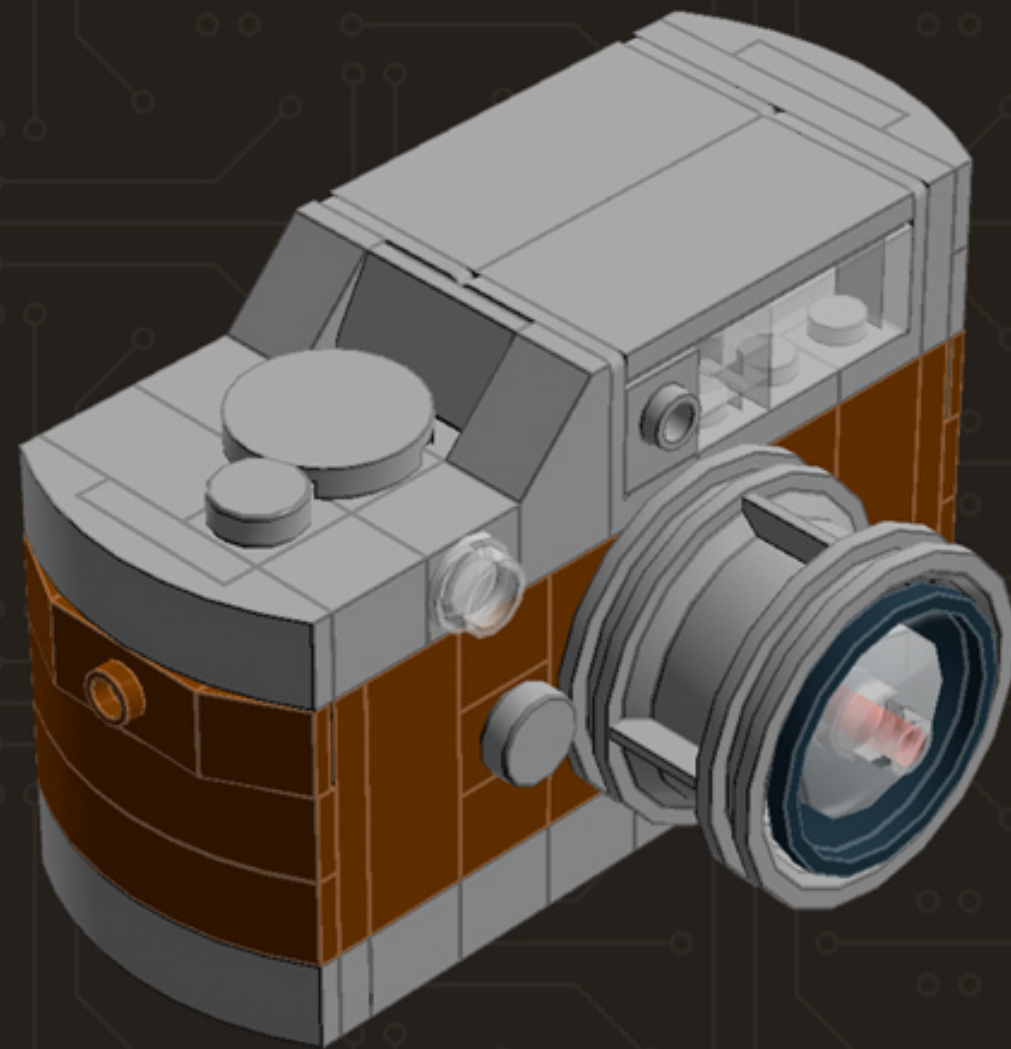

# Mini Camera (Brown)

*A LEGO® project  
by Chris McVeigh  
[chrismcveigh.com](http://chrismcveigh.com)*

Image	Element ID	Color	Description	Quantity
	300426	Black	Brick, 1x2	1
	362226	Black	Brick, 1x3	2
	4558954	Black	Brick, Modified, 1x1 W. 1 Stud	4
	474026	Black	Dish, 2x2	1
	4180087	Black	Dish, 3x3	1
	302126	Black	Plate, 2x3	2
	379426	Black	Plate, Jumper, 1x2	6
	370126	Black	Technic Brick, 1x4	2
	4654580	Light Grey	Bracket, 2x2, Inverted	6
	4211389	Light Grey	Brick, 1x1	4
	4211388	Light Grey	Brick, 1x2	5
	4211394	Light Grey	Brick, 1x4	5
	4558953	Light Grey	Brick, Modified, 1x1 W. 1 Stud	3
	4221775	Light Grey	Mini Antenna	2

Image	Element ID	Color	Description	Quantity
	4211445	Light Grey	Plate, 1x4	3
	4211397	Light Grey	Plate, 2x2	1
	4211396	Light Grey	Plate, 2x3	1
	4211395	Light Grey	Plate, 2x4	2
	4211452	Light Grey	Plate, 2x6	1
	4568637	Light Grey	Slope, 30°, 1x2x2/3	2
	4211614	Light Grey	Slope, 45°, 1x2	2
	4622803	Light Grey	Slope, Curved, 1x4 (No Studs)	5
	4211535	Light Grey	Technic Brick, 1x1	1
	4211440	Light Grey	Technic Brick, 1x2	1
	4560183	Light Grey	Tile, 2x4	2
	4650260	Light Grey	Tile, Round, 1x1	2
	4211480	Light Grey	Tile, Round, 2x2	2
	4297210	Light Grey	Wheel Rim 30.4mm D. x 20mm	1

Image	Element ID	Color	Description	Quantity
	4211149	Reddish Brown	Brick, 1x2	3
	4211220	Reddish Brown	Brick, 1x3	6
	4211225	Reddish Brown	Brick, 1x4	2
	4645102	Reddish Brown	Brick, Modified, 1x1 W. 2 Studs	3
	4211189	Reddish Brown	Plate, 2x3	5
	4219726	Reddish Brown	Plate, Jumper, 1x2	2
	4504376	Reddish Brown	Slope, 30°, 1x1x2/3	4
	4658005	Reddish Brown	Slope, Curved, 1x4 (No Studs)	4
	4645394	Trans-Clear	Brick, 1x1	3
	306540	Trans-Clear	Brick, 1x2	4
	4187750	Trans-Clear	Dish, 2x2	1
	3000840	Trans-Clear	Plate, 1x1	5
	3005740	Trans-Clear	Plate, Round, 1x1	1
	4124108	Trans-Red	Bar, 1x3	1