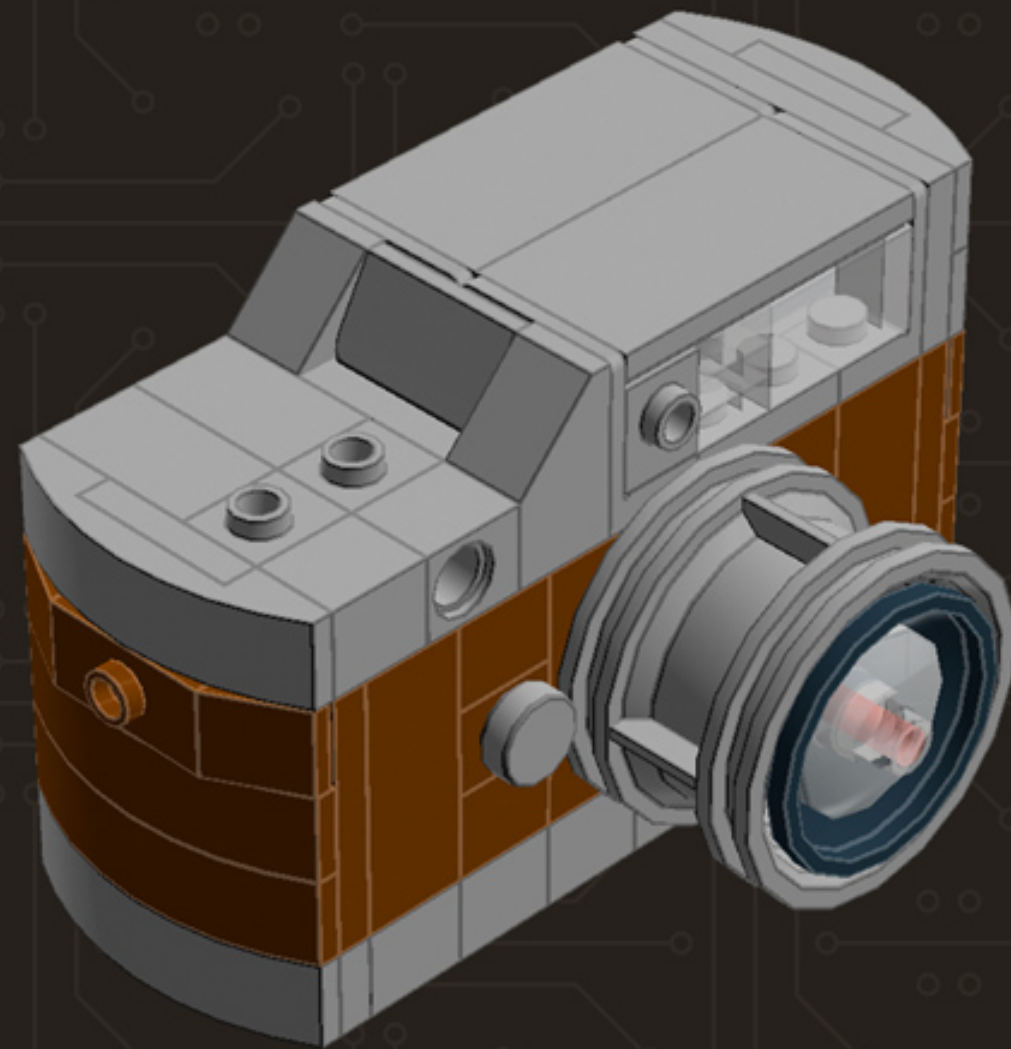

# Mini Camera (Brown)

*A LEGO® project  
by Chris McVeigh  
[chrismcveigh.com](http://chrismcveigh.com)*

Image	Element ID	Color	Description	Quantity
	300426	Black	Brick, 1x2	1
	362226	Black	Brick, 1x3	2
	4558954	Black	Brick, Modified, 1x1 W. 1 Stud	4
	474026	Black	Dish, 2x2	1
	4180087	Black	Dish, 3x3	1
	302126	Black	Plate, 2x3	2
	379426	Black	Plate, Jumper, 1x2	6
	370126	Black	Technic Brick, 1x4	2
	4654580	Light Grey	Bracket, 2x2, Inverted	6
	4211389	Light Grey	Brick, 1x1	4
	4211388	Light Grey	Brick, 1x2	5
	4211394	Light Grey	Brick, 1x4	5
	4558953	Light Grey	Brick, Modified, 1x1 W. 1 Stud	3
	4221775	Light Grey	Mini Antenna	2

Image	Element ID	Color	Description	Quantity
	4211445	Light Grey	Plate, 1x4	3
	4211397	Light Grey	Plate, 2x2	1
	4211396	Light Grey	Plate, 2x3	1
	4211395	Light Grey	Plate, 2x4	2
	4211452	Light Grey	Plate, 2x6	1
	4568637	Light Grey	Slope, 30°, 1x2x2/3	2
	4211614	Light Grey	Slope, 45°, 1x2	2
	4622803	Light Grey	Slope, Curved, 1x4 (No Studs)	5
	4211535	Light Grey	Technic Brick, 1x1	1
	4211440	Light Grey	Technic Brick, 1x2	1
	4560183	Light Grey	Tile, 2x4	2
	4650260	Light Grey	Tile, Round, 1x1	2
	4211480	Light Grey	Tile, Round, 2x2	2
	4297210	Light Grey	Wheel Rim 30.4mm D. x 20mm	1

Image	Element ID	Color	Description	Quantity
	4211149	Reddish Brown	Brick, 1x2	3
	4211220	Reddish Brown	Brick, 1x3	6
	4211225	Reddish Brown	Brick, 1x4	2
	4645102	Reddish Brown	Brick, Modified, 1x1 W. 2 Studs	3
	4211189	Reddish Brown	Plate, 2x3	5
	4219726	Reddish Brown	Plate, Jumper, 1x2	2
	4504376	Reddish Brown	Slope, 30°, 1x1x2/3	4
	4658005	Reddish Brown	Slope, Curved, 1x4 (No Studs)	4
	4645394	Trans-Clear	Brick, 1x1	3
	306540	Trans-Clear	Brick, 1x2	4
	4187750	Trans-Clear	Dish, 2x2	1
	3000840	Trans-Clear	Plate, 1x1	5
	3005740	Trans-Clear	Plate, Round, 1x1	1
	4124108	Trans-Red	Bar, 1x3	1