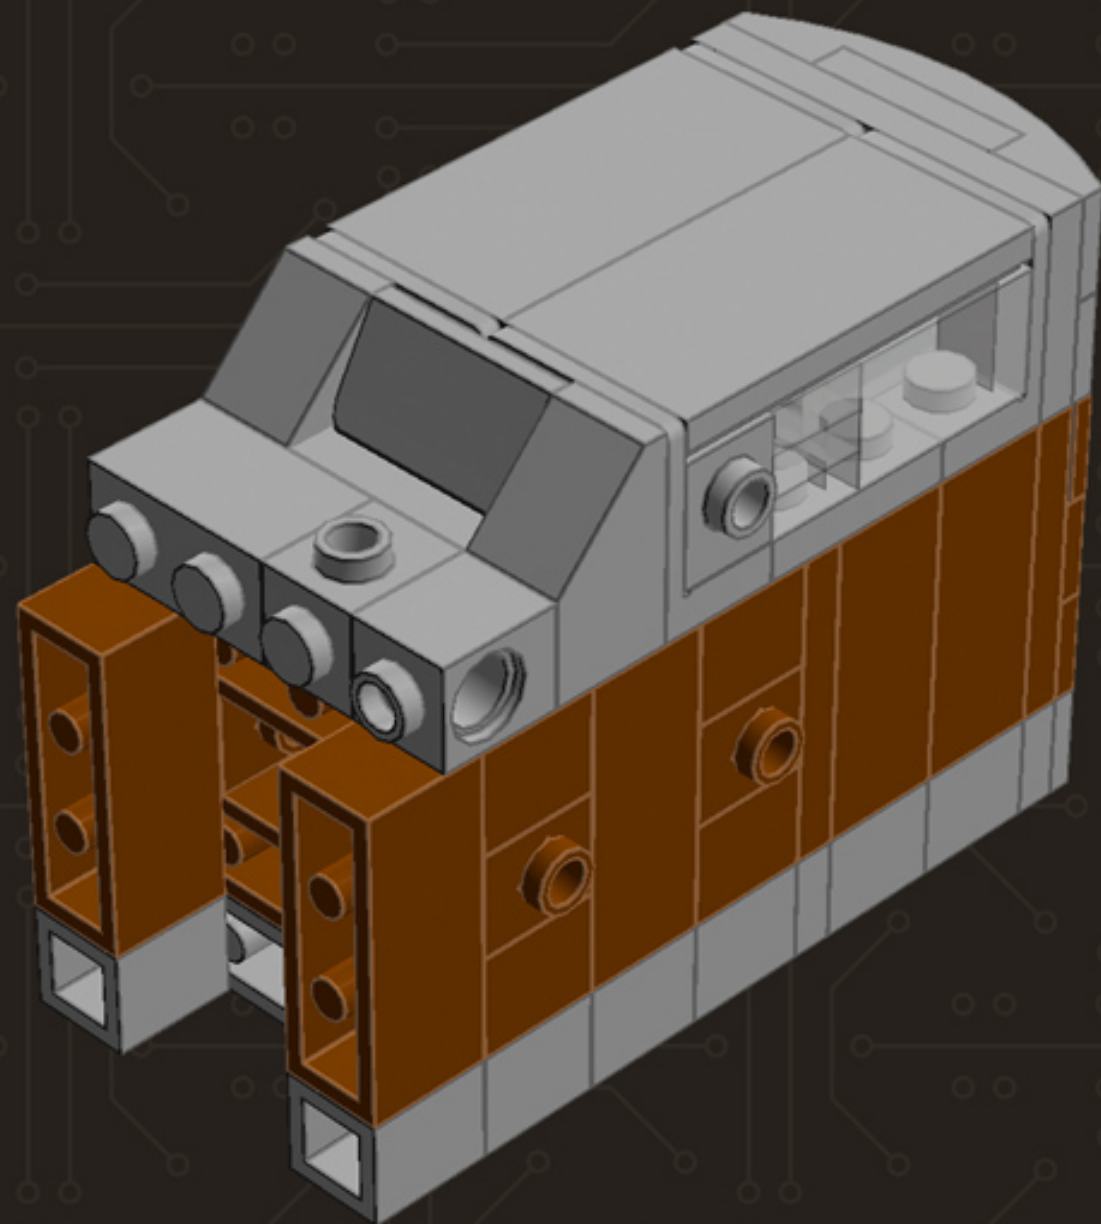

# Mini Camera (Brown)

*A LEGO® project  
by Chris McVeigh  
[chrismcveigh.com](http://chrismcveigh.com)*

Image	Element ID	Color	Description	Quantity
	300426	Black	Brick, 1x2	1
	362226	Black	Brick, 1x3	2
	4558954	Black	Brick, Modified, 1x1 W. 1 Stud	4
	474026	Black	Dish, 2x2	1
	4180087	Black	Dish, 3x3	1
	302126	Black	Plate, 2x3	2
	379426	Black	Plate, Jumper, 1x2	6
	370126	Black	Technic Brick, 1x4	2
	4654580	Light Grey	Bracket, 2x2, Inverted	6
	4211389	Light Grey	Brick, 1x1	4
	4211388	Light Grey	Brick, 1x2	5
	4211394	Light Grey	Brick, 1x4	5
	4558953	Light Grey	Brick, Modified, 1x1 W. 1 Stud	3
	4221775	Light Grey	Mini Antenna	2

Image	Element ID	Color	Description	Quantity
	4211445	Light Grey	Plate, 1x4	3
	4211397	Light Grey	Plate, 2x2	1
	4211396	Light Grey	Plate, 2x3	1
	4211395	Light Grey	Plate, 2x4	2
	4211452	Light Grey	Plate, 2x6	1
	4568637	Light Grey	Slope, 30°, 1x2x2/3	2
	4211614	Light Grey	Slope, 45°, 1x2	2
	4622803	Light Grey	Slope, Curved, 1x4 (No Studs)	5
	4211535	Light Grey	Technic Brick, 1x1	1
	4211440	Light Grey	Technic Brick, 1x2	1
	4560183	Light Grey	Tile, 2x4	2
	4650260	Light Grey	Tile, Round, 1x1	2
	4211480	Light Grey	Tile, Round, 2x2	2
	4297210	Light Grey	Wheel Rim 30.4mm D. x 20mm	1

Image	Element ID	Color	Description	Quantity
	4211149	Reddish Brown	Brick, 1x2	3
	4211220	Reddish Brown	Brick, 1x3	6
	4211225	Reddish Brown	Brick, 1x4	2
	4645102	Reddish Brown	Brick, Modified, 1x1 W. 2 Studs	3
	4211189	Reddish Brown	Plate, 2x3	5
	4219726	Reddish Brown	Plate, Jumper, 1x2	2
	4504376	Reddish Brown	Slope, 30°, 1x1x2/3	4
	4658005	Reddish Brown	Slope, Curved, 1x4 (No Studs)	4
	4645394	Trans-Clear	Brick, 1x1	3
	306540	Trans-Clear	Brick, 1x2	4
	4187750	Trans-Clear	Dish, 2x2	1
	3000840	Trans-Clear	Plate, 1x1	5
	3005740	Trans-Clear	Plate, Round, 1x1	1
	4124108	Trans-Red	Bar, 1x3	1