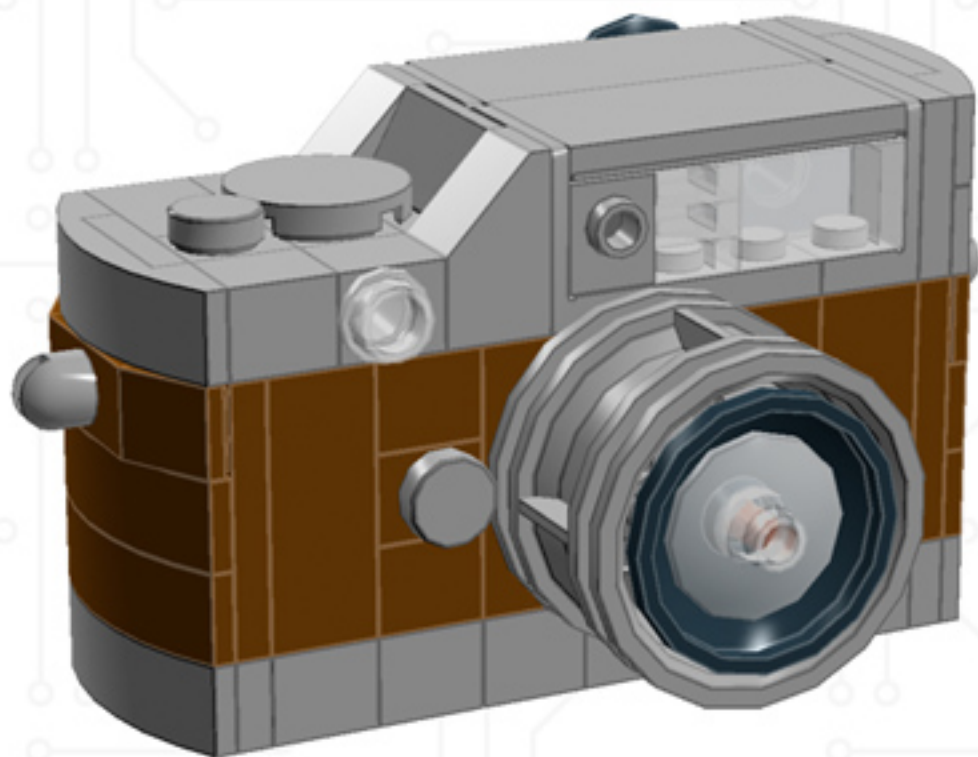

# Mini Camera (Brown)

*A LEGO® project  
by Chris McVeigh  
[chrismcveigh.com](http://chrismcveigh.com)*

Image	Element ID	Color	Description	Quantity
	300426	Black	Brick, 1x2	1
	362226	Black	Brick, 1x3	2
	4558954	Black	Brick, Modified, 1x1 W. 1 Stud	4
	474026	Black	Dish, 2x2	1
	4180087	Black	Dish, 3x3	1
	302126	Black	Plate, 2x3	2
	379426	Black	Plate, Jumper, 1x2	6
	370126	Black	Technic Brick, 1x4	2
	4654580	Light Grey	Bracket, 2x2, Inverted	6
	4211389	Light Grey	Brick, 1x1	4
	4211388	Light Grey	Brick, 1x2	5
	4211394	Light Grey	Brick, 1x4	5
	4558953	Light Grey	Brick, Modified, 1x1 W. 1 Stud	3
	4221775	Light Grey	Mini Antenna	2

Image	Element ID	Color	Description	Quantity
	4211445	Light Grey	Plate, 1x4	3
	4211397	Light Grey	Plate, 2x2	1
	4211396	Light Grey	Plate, 2x3	1
	4211395	Light Grey	Plate, 2x4	2
	4211452	Light Grey	Plate, 2x6	1
	4568637	Light Grey	Slope, 30°, 1x2x2/3	2
	4211614	Light Grey	Slope, 45°, 1x2	2
	4622803	Light Grey	Slope, Curved, 1x4 (No Studs)	5
	4211535	Light Grey	Technic Brick, 1x1	1
	4211440	Light Grey	Technic Brick, 1x2	1
	4560183	Light Grey	Tile, 2x4	2
	4650260	Light Grey	Tile, Round, 1x1	2
	4211480	Light Grey	Tile, Round, 2x2	2
	4297210	Light Grey	Wheel Rim 30.4mm D. x 20mm	1

Image	Element ID	Color	Description	Quantity
	4211149	Reddish Brown	Brick, 1x2	3
	4211220	Reddish Brown	Brick, 1x3	6
	4211225	Reddish Brown	Brick, 1x4	2
	4645102	Reddish Brown	Brick, Modified, 1x1 W. 2 Studs	3
	4211189	Reddish Brown	Plate, 2x3	5
	4219726	Reddish Brown	Plate, Jumper, 1x2	2
	4504376	Reddish Brown	Slope, 30°, 1x1x2/3	4
	4658005	Reddish Brown	Slope, Curved, 1x4 (No Studs)	4
	4645394	Trans-Clear	Brick, 1x1	3
	306540	Trans-Clear	Brick, 1x2	4
	4187750	Trans-Clear	Dish, 2x2	1
	3000840	Trans-Clear	Plate, 1x1	5
	3005740	Trans-Clear	Plate, Round, 1x1	1
	4124108	Trans-Red	Bar, 1x3	1