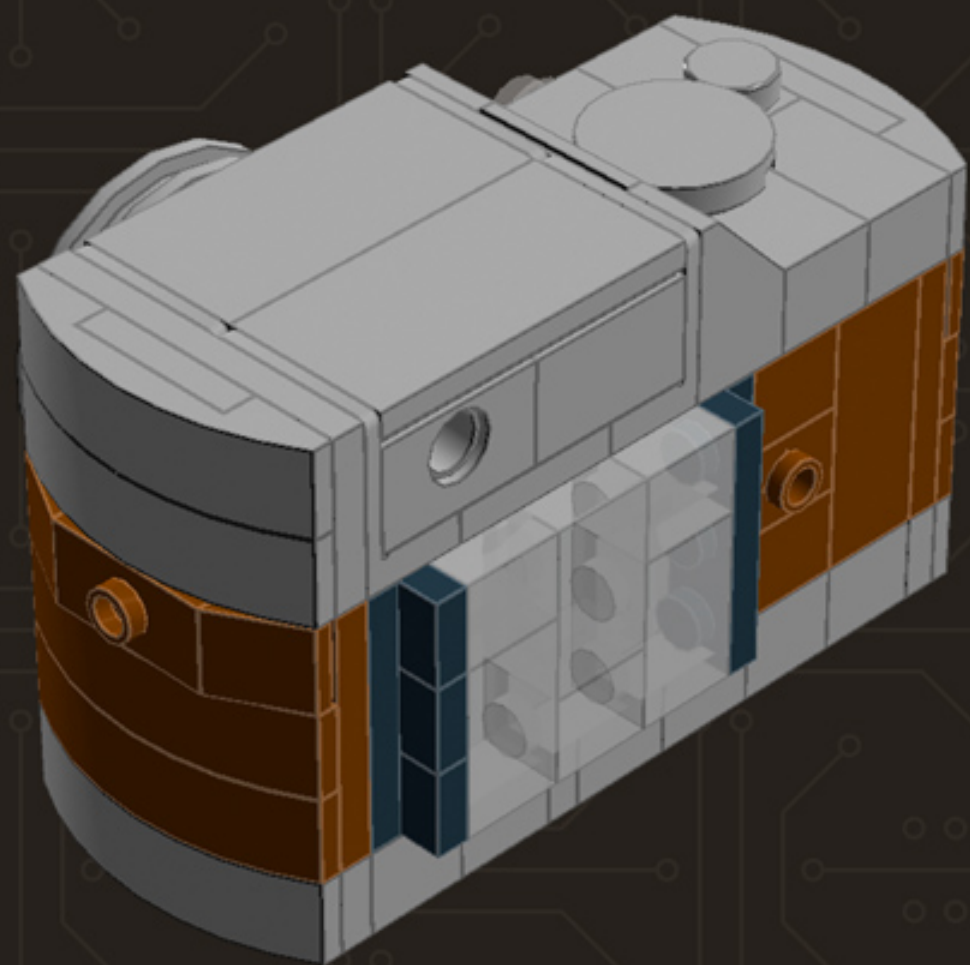

# Mini Camera (Brown)

*A LEGO® project  
by Chris McVeigh  
[chrismcveigh.com](http://chrismcveigh.com)*

Image	Element ID	Color	Description	Quantity
	300426	Black	Brick, 1x2	1
	362226	Black	Brick, 1x3	2
	4558954	Black	Brick, Modified, 1x1 W. 1 Stud	4
	474026	Black	Dish, 2x2	1
	4180087	Black	Dish, 3x3	1
	302126	Black	Plate, 2x3	2
	379426	Black	Plate, Jumper, 1x2	6
	370126	Black	Technic Brick, 1x4	2
	4654580	Light Grey	Bracket, 2x2, Inverted	6
	4211389	Light Grey	Brick, 1x1	4
	4211388	Light Grey	Brick, 1x2	5
	4211394	Light Grey	Brick, 1x4	5
	4558953	Light Grey	Brick, Modified, 1x1 W. 1 Stud	3
	4221775	Light Grey	Mini Antenna	2

Image	Element ID	Color	Description	Quantity
	4211445	Light Grey	Plate, 1x4	3
	4211397	Light Grey	Plate, 2x2	1
	4211396	Light Grey	Plate, 2x3	1
	4211395	Light Grey	Plate, 2x4	2
	4211452	Light Grey	Plate, 2x6	1
	4568637	Light Grey	Slope, 30°, 1x2x2/3	2
	4211614	Light Grey	Slope, 45°, 1x2	2
	4622803	Light Grey	Slope, Curved, 1x4 (No Studs)	5
	4211535	Light Grey	Technic Brick, 1x1	1
	4211440	Light Grey	Technic Brick, 1x2	1
	4560183	Light Grey	Tile, 2x4	2
	4650260	Light Grey	Tile, Round, 1x1	2
	4211480	Light Grey	Tile, Round, 2x2	2
	4297210	Light Grey	Wheel Rim 30.4mm D. x 20mm	1

Image	Element ID	Color	Description	Quantity
	4211149	Reddish Brown	Brick, 1x2	3
	4211220	Reddish Brown	Brick, 1x3	6
	4211225	Reddish Brown	Brick, 1x4	2
	4645102	Reddish Brown	Brick, Modified, 1x1 W. 2 Studs	3
	4211189	Reddish Brown	Plate, 2x3	5
	4219726	Reddish Brown	Plate, Jumper, 1x2	2
	4504376	Reddish Brown	Slope, 30°, 1x1x2/3	4
	4658005	Reddish Brown	Slope, Curved, 1x4 (No Studs)	4
	4645394	Trans-Clear	Brick, 1x1	3
	306540	Trans-Clear	Brick, 1x2	4
	4187750	Trans-Clear	Dish, 2x2	1
	3000840	Trans-Clear	Plate, 1x1	5
	3005740	Trans-Clear	Plate, Round, 1x1	1
	4124108	Trans-Red	Bar, 1x3	1