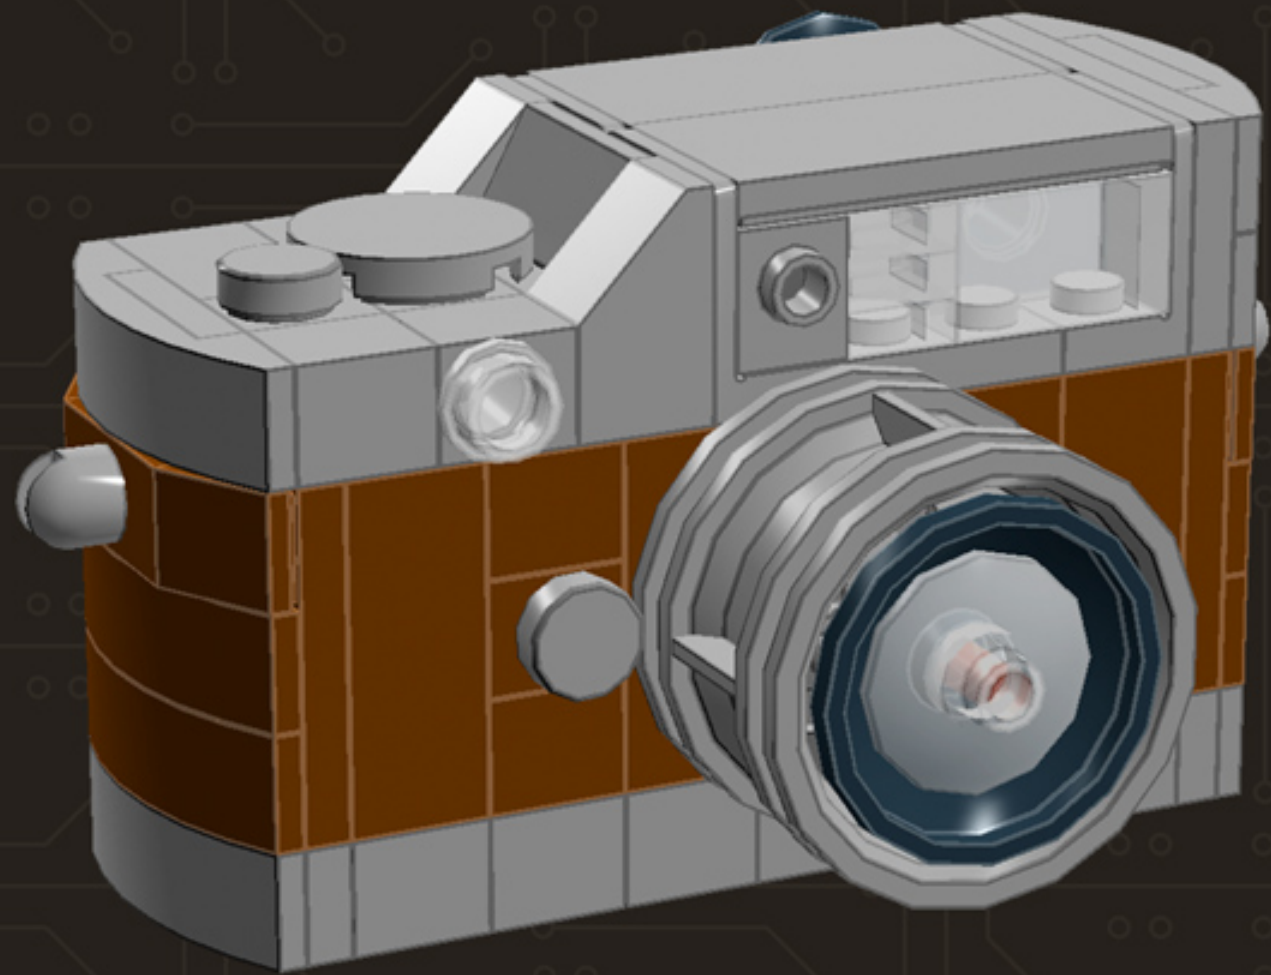

# Mini Camera (Brown)

*A LEGO® project  
by Chris McVeigh  
[chrismcveigh.com](http://chrismcveigh.com)*

Image	Element ID	Color	Description	Quantity
	300426	Black	Brick, 1x2	1
	362226	Black	Brick, 1x3	2
	4558954	Black	Brick, Modified, 1x1 W. 1 Stud	4
	474026	Black	Dish, 2x2	1
	4180087	Black	Dish, 3x3	1
	302126	Black	Plate, 2x3	2
	379426	Black	Plate, Jumper, 1x2	6
	370126	Black	Technic Brick, 1x4	2
	4654580	Light Grey	Bracket, 2x2, Inverted	6
	4211389	Light Grey	Brick, 1x1	4
	4211388	Light Grey	Brick, 1x2	5
	4211394	Light Grey	Brick, 1x4	5
	4558953	Light Grey	Brick, Modified, 1x1 W. 1 Stud	3
	4221775	Light Grey	Mini Antenna	2

Image	Element ID	Color	Description	Quantity
	4211445	Light Grey	Plate, 1x4	3
	4211397	Light Grey	Plate, 2x2	1
	4211396	Light Grey	Plate, 2x3	1
	4211395	Light Grey	Plate, 2x4	2
	4211452	Light Grey	Plate, 2x6	1
	4568637	Light Grey	Slope, 30°, 1x2x2/3	2
	4211614	Light Grey	Slope, 45°, 1x2	2
	4622803	Light Grey	Slope, Curved, 1x4 (No Studs)	5
	4211535	Light Grey	Technic Brick, 1x1	1
	4211440	Light Grey	Technic Brick, 1x2	1
	4560183	Light Grey	Tile, 2x4	2
	4650260	Light Grey	Tile, Round, 1x1	2
	4211480	Light Grey	Tile, Round, 2x2	2
	4297210	Light Grey	Wheel Rim 30.4mm D. x 20mm	1

Image	Element ID	Color	Description	Quantity
	4211149	Reddish Brown	Brick, 1x2	3
	4211220	Reddish Brown	Brick, 1x3	6
	4211225	Reddish Brown	Brick, 1x4	2
	4645102	Reddish Brown	Brick, Modified, 1x1 W. 2 Studs	3
	4211189	Reddish Brown	Plate, 2x3	5
	4219726	Reddish Brown	Plate, Jumper, 1x2	2
	4504376	Reddish Brown	Slope, 30°, 1x1x2/3	4
	4658005	Reddish Brown	Slope, Curved, 1x4 (No Studs)	4
	4645394	Trans-Clear	Brick, 1x1	3
	306540	Trans-Clear	Brick, 1x2	4
	4187750	Trans-Clear	Dish, 2x2	1
	3000840	Trans-Clear	Plate, 1x1	5
	3005740	Trans-Clear	Plate, Round, 1x1	1
	4124108	Trans-Red	Bar, 1x3	1