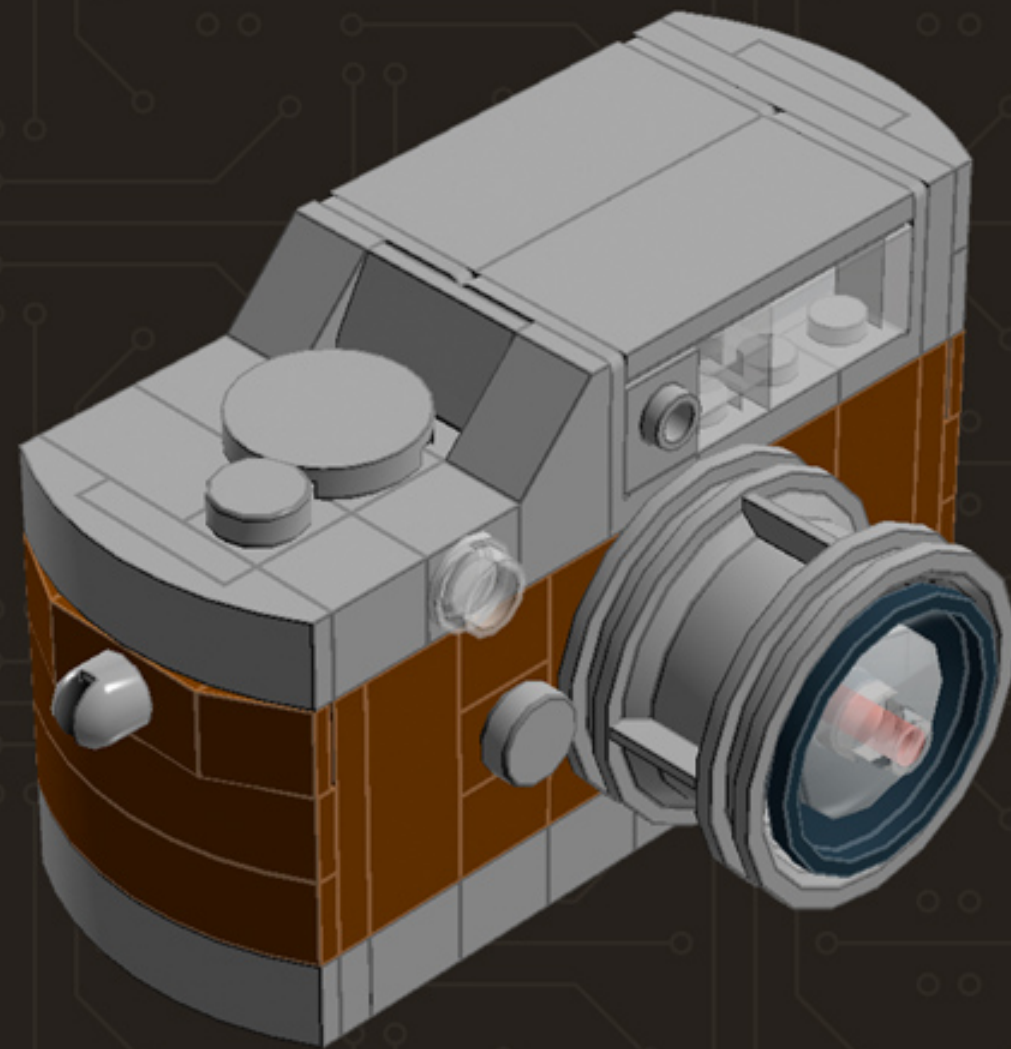

# Mini Camera (Brown)

*A LEGO® project  
by Chris McVeigh  
[chrismcveigh.com](http://chrismcveigh.com)*

Image	Element ID	Color	Description	Quantity
	300426	Black	Brick, 1x2	1
	362226	Black	Brick, 1x3	2
	4558954	Black	Brick, Modified, 1x1 W. 1 Stud	4
	474026	Black	Dish, 2x2	1
	4180087	Black	Dish, 3x3	1
	302126	Black	Plate, 2x3	2
	379426	Black	Plate, Jumper, 1x2	6
	370126	Black	Technic Brick, 1x4	2
	4654580	Light Grey	Bracket, 2x2, Inverted	6
	4211389	Light Grey	Brick, 1x1	4
	4211388	Light Grey	Brick, 1x2	5
	4211394	Light Grey	Brick, 1x4	5
	4558953	Light Grey	Brick, Modified, 1x1 W. 1 Stud	3
	4221775	Light Grey	Mini Antenna	2

Image	Element ID	Color	Description	Quantity
	4211445	Light Grey	Plate, 1x4	3
	4211397	Light Grey	Plate, 2x2	1
	4211396	Light Grey	Plate, 2x3	1
	4211395	Light Grey	Plate, 2x4	2
	4211452	Light Grey	Plate, 2x6	1
	4568637	Light Grey	Slope, 30°, 1x2x2/3	2
	4211614	Light Grey	Slope, 45°, 1x2	2
	4622803	Light Grey	Slope, Curved, 1x4 (No Studs)	5
	4211535	Light Grey	Technic Brick, 1x1	1
	4211440	Light Grey	Technic Brick, 1x2	1
	4560183	Light Grey	Tile, 2x4	2
	4650260	Light Grey	Tile, Round, 1x1	2
	4211480	Light Grey	Tile, Round, 2x2	2
	4297210	Light Grey	Wheel Rim 30.4mm D. x 20mm	1

Image	Element ID	Color	Description	Quantity
	4211149	Reddish Brown	Brick, 1x2	3
	4211220	Reddish Brown	Brick, 1x3	6
	4211225	Reddish Brown	Brick, 1x4	2
	4645102	Reddish Brown	Brick, Modified, 1x1 W. 2 Studs	3
	4211189	Reddish Brown	Plate, 2x3	5
	4219726	Reddish Brown	Plate, Jumper, 1x2	2
	4504376	Reddish Brown	Slope, 30°, 1x1x2/3	4
	4658005	Reddish Brown	Slope, Curved, 1x4 (No Studs)	4
	4645394	Trans-Clear	Brick, 1x1	3
	306540	Trans-Clear	Brick, 1x2	4
	4187750	Trans-Clear	Dish, 2x2	1
	3000840	Trans-Clear	Plate, 1x1	5
	3005740	Trans-Clear	Plate, Round, 1x1	1
	4124108	Trans-Red	Bar, 1x3	1