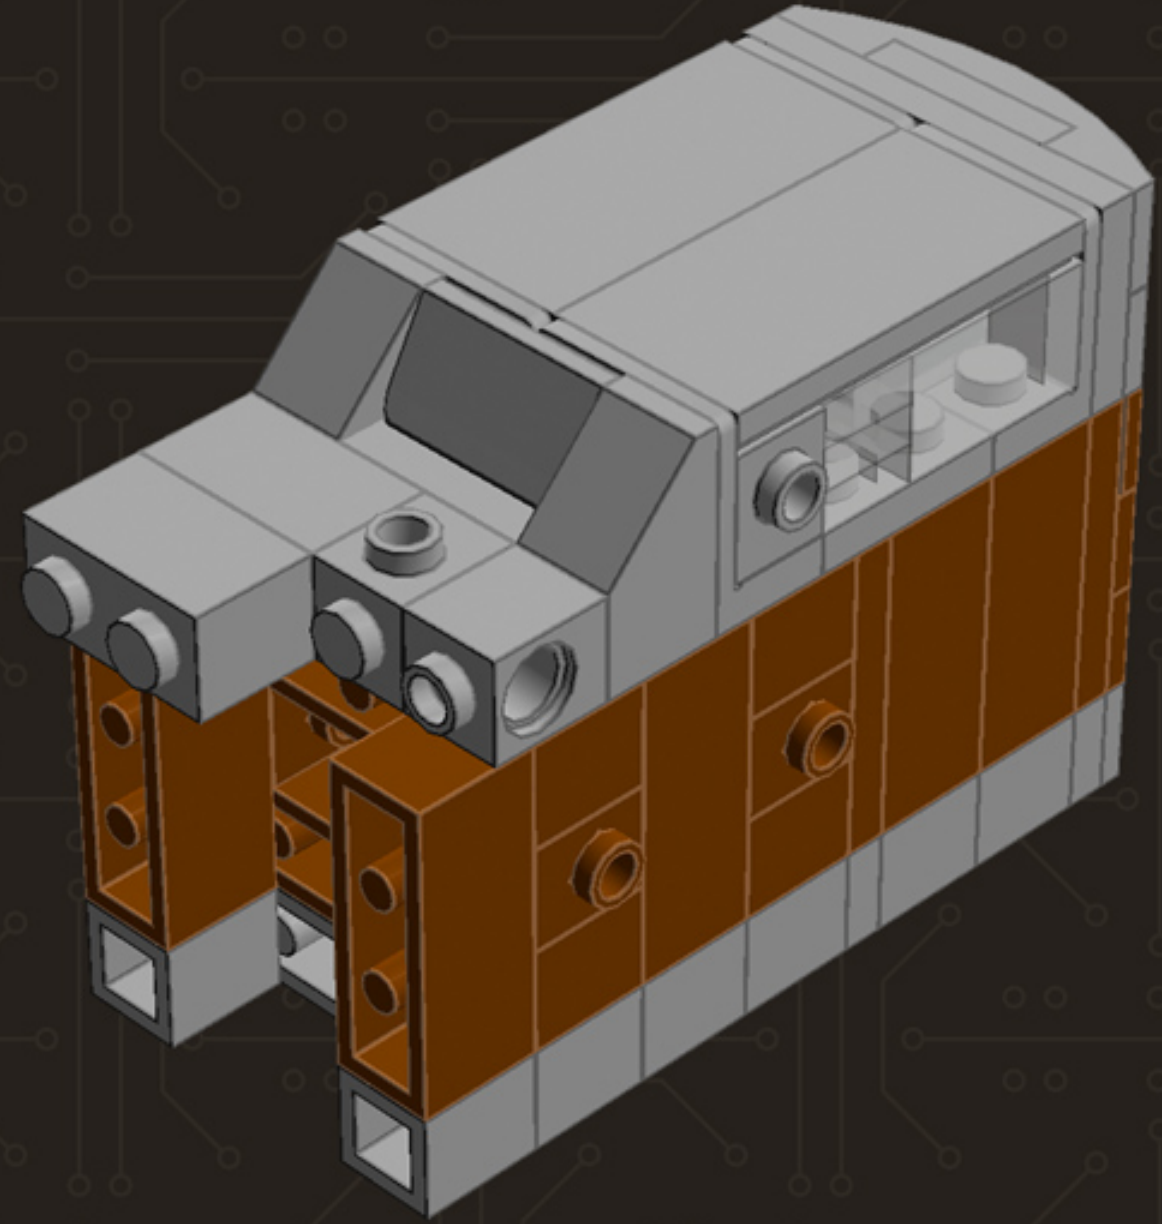

# Mini Camera (Brown)

*A LEGO® project  
by Chris McVeigh  
[chrismcveigh.com](http://chrismcveigh.com)*

Image	Element ID	Color	Description	Quantity
	300426	Black	Brick, 1x2	1
	362226	Black	Brick, 1x3	2
	4558954	Black	Brick, Modified, 1x1 W. 1 Stud	4
	474026	Black	Dish, 2x2	1
	4180087	Black	Dish, 3x3	1
	302126	Black	Plate, 2x3	2
	379426	Black	Plate, Jumper, 1x2	6
	370126	Black	Technic Brick, 1x4	2
	4654580	Light Grey	Bracket, 2x2, Inverted	6
	4211389	Light Grey	Brick, 1x1	4
	4211388	Light Grey	Brick, 1x2	5
	4211394	Light Grey	Brick, 1x4	5
	4558953	Light Grey	Brick, Modified, 1x1 W. 1 Stud	3
	4221775	Light Grey	Mini Antenna	2

Image	Element ID	Color	Description	Quantity
	4211445	Light Grey	Plate, 1x4	3
	4211397	Light Grey	Plate, 2x2	1
	4211396	Light Grey	Plate, 2x3	1
	4211395	Light Grey	Plate, 2x4	2
	4211452	Light Grey	Plate, 2x6	1
	4568637	Light Grey	Slope, 30°, 1x2x2/3	2
	4211614	Light Grey	Slope, 45°, 1x2	2
	4622803	Light Grey	Slope, Curved, 1x4 (No Studs)	5
	4211535	Light Grey	Technic Brick, 1x1	1
	4211440	Light Grey	Technic Brick, 1x2	1
	4560183	Light Grey	Tile, 2x4	2
	4650260	Light Grey	Tile, Round, 1x1	2
	4211480	Light Grey	Tile, Round, 2x2	2
	4297210	Light Grey	Wheel Rim 30.4mm D. x 20mm	1

Image	Element ID	Color	Description	Quantity
	4211149	Reddish Brown	Brick, 1x2	3
	4211220	Reddish Brown	Brick, 1x3	6
	4211225	Reddish Brown	Brick, 1x4	2
	4645102	Reddish Brown	Brick, Modified, 1x1 W. 2 Studs	3
	4211189	Reddish Brown	Plate, 2x3	5
	4219726	Reddish Brown	Plate, Jumper, 1x2	2
	4504376	Reddish Brown	Slope, 30°, 1x1x2/3	4
	4658005	Reddish Brown	Slope, Curved, 1x4 (No Studs)	4
	4645394	Trans-Clear	Brick, 1x1	3
	306540	Trans-Clear	Brick, 1x2	4
	4187750	Trans-Clear	Dish, 2x2	1
	3000840	Trans-Clear	Plate, 1x1	5
	3005740	Trans-Clear	Plate, Round, 1x1	1
	4124108	Trans-Red	Bar, 1x3	1