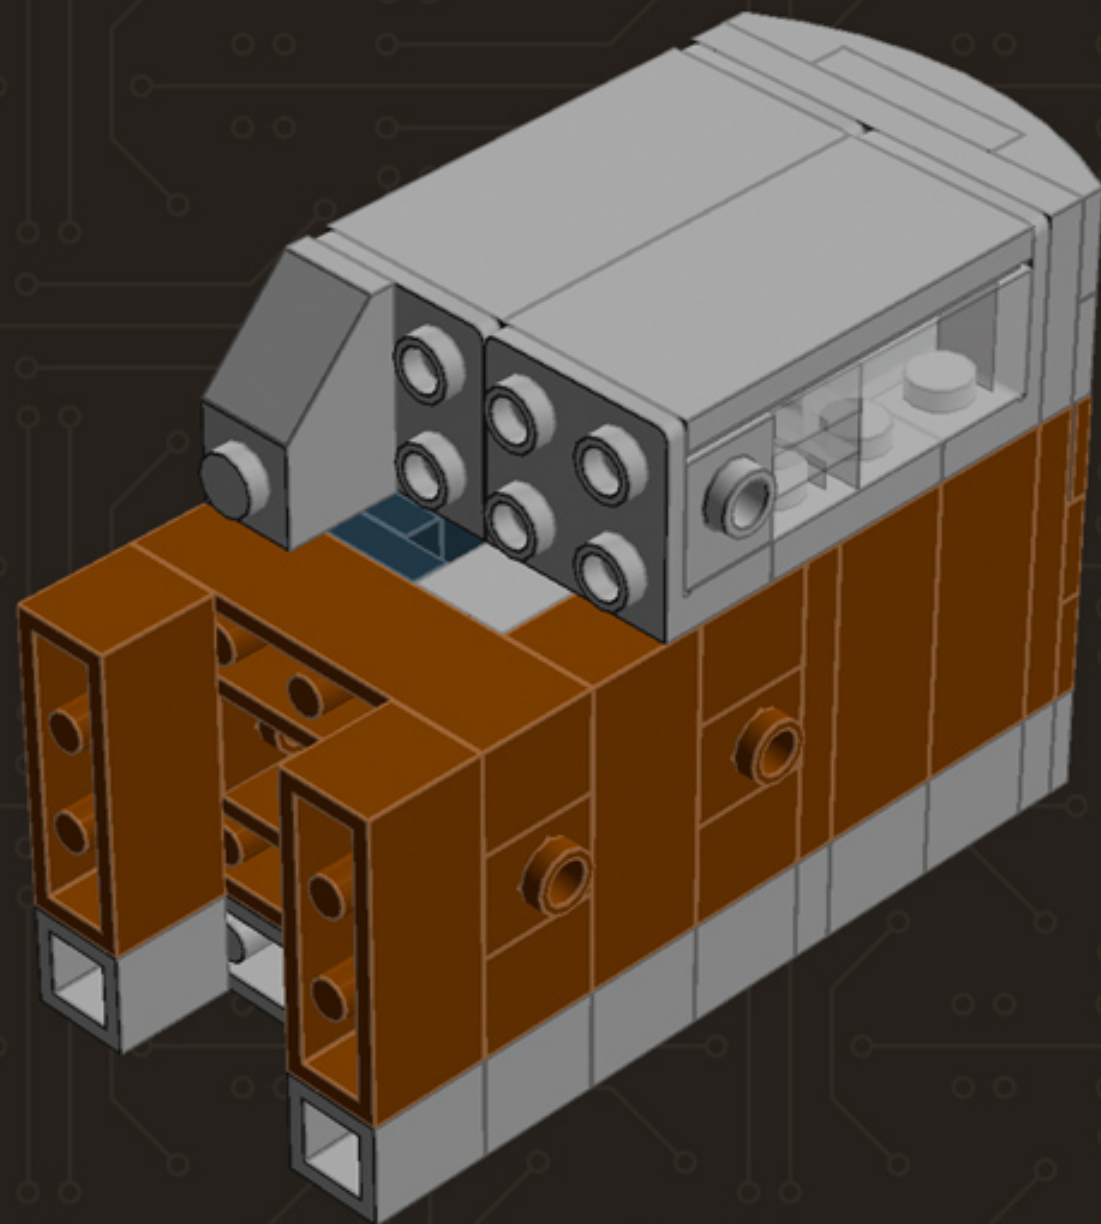

# Mini Camera (Brown)

*A LEGO® project  
by Chris McVeigh  
[chrismcveigh.com](http://chrismcveigh.com)*

Image	Element ID	Color	Description	Quantity
	300426	Black	Brick, 1x2	1
	362226	Black	Brick, 1x3	2
	4558954	Black	Brick, Modified, 1x1 W. 1 Stud	4
	474026	Black	Dish, 2x2	1
	4180087	Black	Dish, 3x3	1
	302126	Black	Plate, 2x3	2
	379426	Black	Plate, Jumper, 1x2	6
	370126	Black	Technic Brick, 1x4	2
	4654580	Light Grey	Bracket, 2x2, Inverted	6
	4211389	Light Grey	Brick, 1x1	4
	4211388	Light Grey	Brick, 1x2	5
	4211394	Light Grey	Brick, 1x4	5
	4558953	Light Grey	Brick, Modified, 1x1 W. 1 Stud	3
	4221775	Light Grey	Mini Antenna	2

Image	Element ID	Color	Description	Quantity
	4211445	Light Grey	Plate, 1x4	3
	4211397	Light Grey	Plate, 2x2	1
	4211396	Light Grey	Plate, 2x3	1
	4211395	Light Grey	Plate, 2x4	2
	4211452	Light Grey	Plate, 2x6	1
	4568637	Light Grey	Slope, 30°, 1x2x2/3	2
	4211614	Light Grey	Slope, 45°, 1x2	2
	4622803	Light Grey	Slope, Curved, 1x4 (No Studs)	5
	4211535	Light Grey	Technic Brick, 1x1	1
	4211440	Light Grey	Technic Brick, 1x2	1
	4560183	Light Grey	Tile, 2x4	2
	4650260	Light Grey	Tile, Round, 1x1	2
	4211480	Light Grey	Tile, Round, 2x2	2
	4297210	Light Grey	Wheel Rim 30.4mm D. x 20mm	1

Image	Element ID	Color	Description	Quantity
	4211149	Reddish Brown	Brick, 1x2	3
	4211220	Reddish Brown	Brick, 1x3	6
	4211225	Reddish Brown	Brick, 1x4	2
	4645102	Reddish Brown	Brick, Modified, 1x1 W. 2 Studs	3
	4211189	Reddish Brown	Plate, 2x3	5
	4219726	Reddish Brown	Plate, Jumper, 1x2	2
	4504376	Reddish Brown	Slope, 30°, 1x1x2/3	4
	4658005	Reddish Brown	Slope, Curved, 1x4 (No Studs)	4
	4645394	Trans-Clear	Brick, 1x1	3
	306540	Trans-Clear	Brick, 1x2	4
	4187750	Trans-Clear	Dish, 2x2	1
	3000840	Trans-Clear	Plate, 1x1	5
	3005740	Trans-Clear	Plate, Round, 1x1	1
	4124108	Trans-Red	Bar, 1x3	1