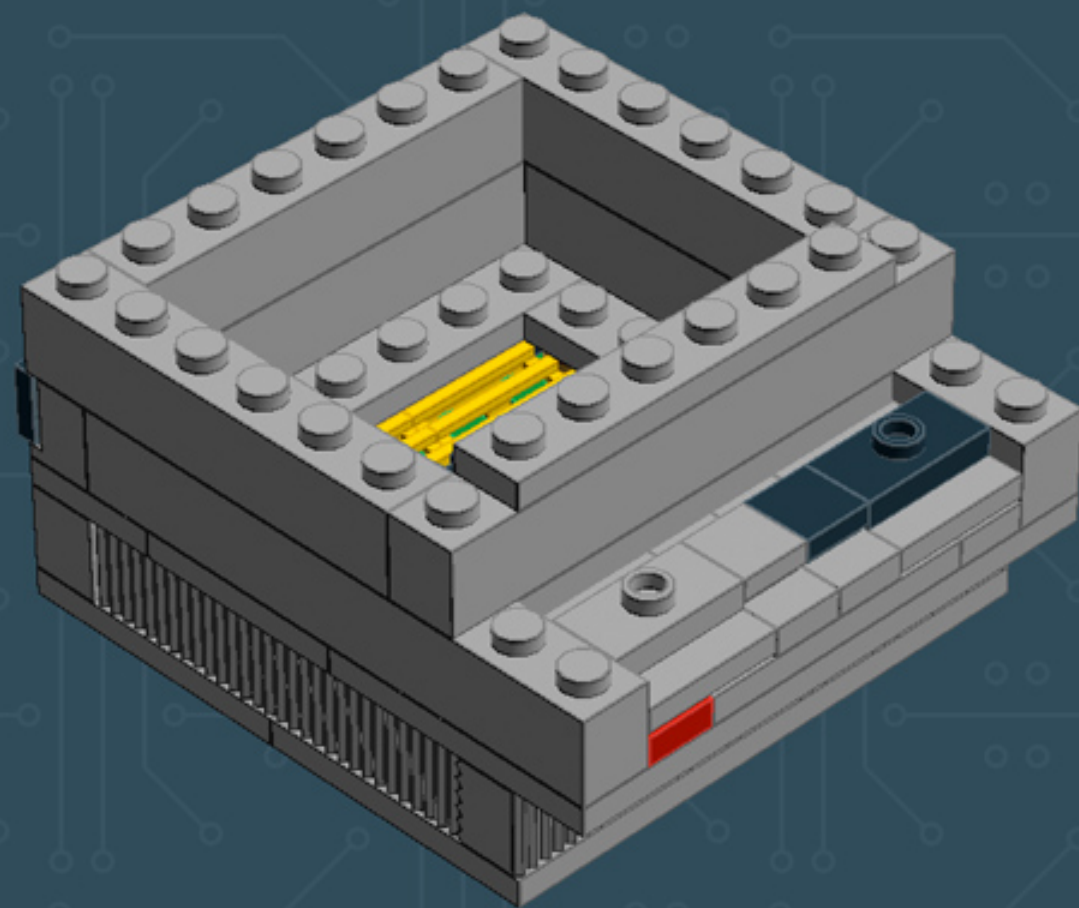

Image	Element ID	Color	Description	Quantity
	4211415	Light Grey	Tile, 1x1	3
	4211414	Light Grey	Tile, 1x2	9
	4211549	Light Grey	Tile, 1x6	6
	4211481	Light Grey	Tile, 1x8	2
	4211413	Light Grey	Tile, 2x2	4
	4560183	Light Grey	Tile, 2x4	7
	4653540	Medium Blue	Plate, 2x2	2
	4657453	Medium Blue	Slope, Curved, 1x4 (No Studs)	5
	4649422	Pearl Gold	Tile, Round, 1x1	4
	302321	Red	Plate, 1x2	1
	241224	Yellow	Tile, Modified, W. Grill	3