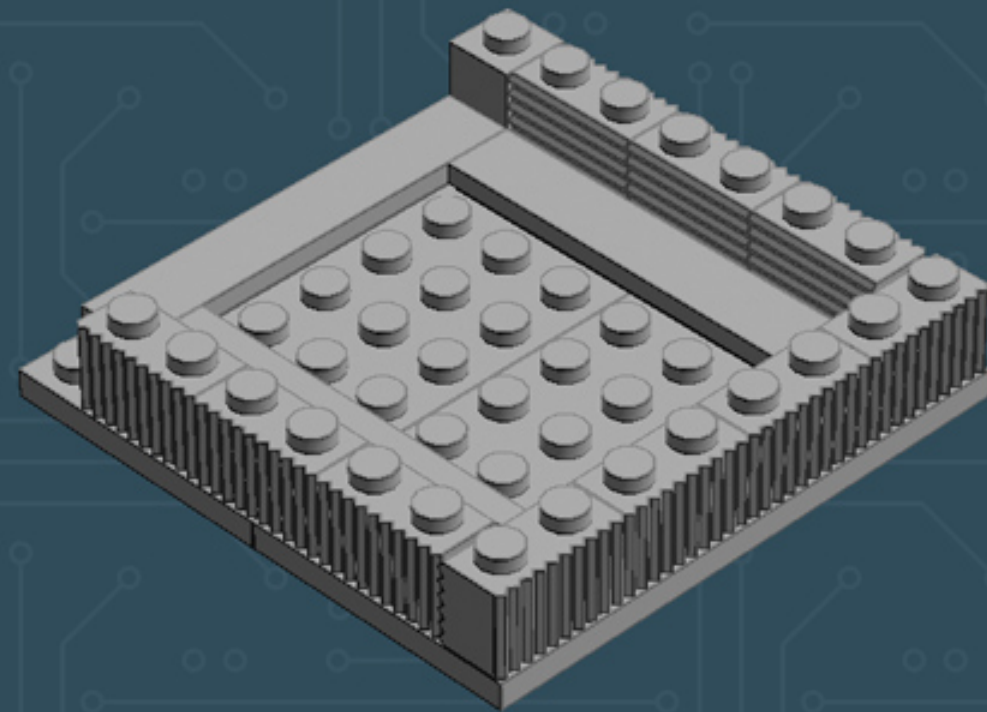

Image	Element ID	Color	Description	Quantity
	4211438	Light Grey	Plate, 1x6	4
	4211425	Light Grey	Plate, 1x8	3
	4211397	Light Grey	Plate, 2x2	4
	4211396	Light Grey	Plate, 2x3	6
	4211395	Light Grey	Plate, 2x4	1
	4211452	Light Grey	Plate, 2x6	3
	4211406	Light Grey	Plate, 2x8	3
	4211401	Light Grey	Plate, 4x12	1
	4211407	Light Grey	Plate, 4x8	4
	4211451	Light Grey	Plate, Jumper, 1x2	17
	4565393	Light Grey	Plate, Jumper, 2x2	9
	4278273	Light Grey	Plate, Round, 2x2, W. Rounded Underside	4
	4568637	Light Grey	Slope, 30°, 1x2x2/3	3
	4211570	Light Grey	Slope, Inverted, 25°, 2x3	2

Image	Element ID	Color	Description	Quantity
	4211415	Light Grey	Tile, 1x1	3
	4211414	Light Grey	Tile, 1x2	9
	4211549	Light Grey	Tile, 1x6	6
	4211481	Light Grey	Tile, 1x8	2
	4211413	Light Grey	Tile, 2x2	4
	4560183	Light Grey	Tile, 2x4	7
	4653540	Medium Blue	Plate, 2x2	2
	4657453	Medium Blue	Slope, Curved, 1x4 (No Studs)	5
	4649422	Pearl Gold	Tile, Round, 1x1	4
	302321	Red	Plate, 1x2	1
	241224	Yellow	Tile, Modified, W. Grill	3