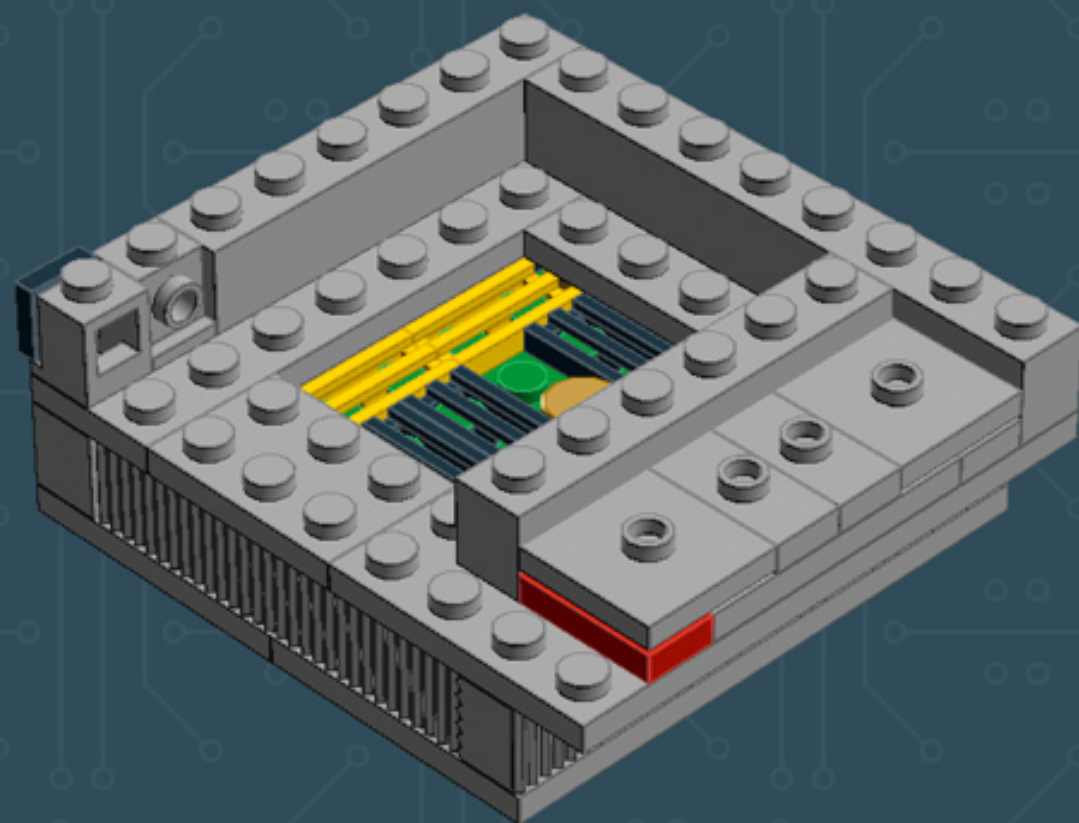

Image	Element ID	Color	Description	Quantity
	4211415	Light Grey	Tile, 1x1	3
	4211414	Light Grey	Tile, 1x2	9
	4211549	Light Grey	Tile, 1x6	6
	4211481	Light Grey	Tile, 1x8	2
	4211413	Light Grey	Tile, 2x2	4
	4560183	Light Grey	Tile, 2x4	7
	4653540	Medium Blue	Plate, 2x2	2
	4657453	Medium Blue	Slope, Curved, 1x4 (No Studs)	5
	4649422	Pearl Gold	Tile, Round, 1x1	4
	302321	Red	Plate, 1x2	1
	241224	Yellow	Tile, Modified, W. Grill	3