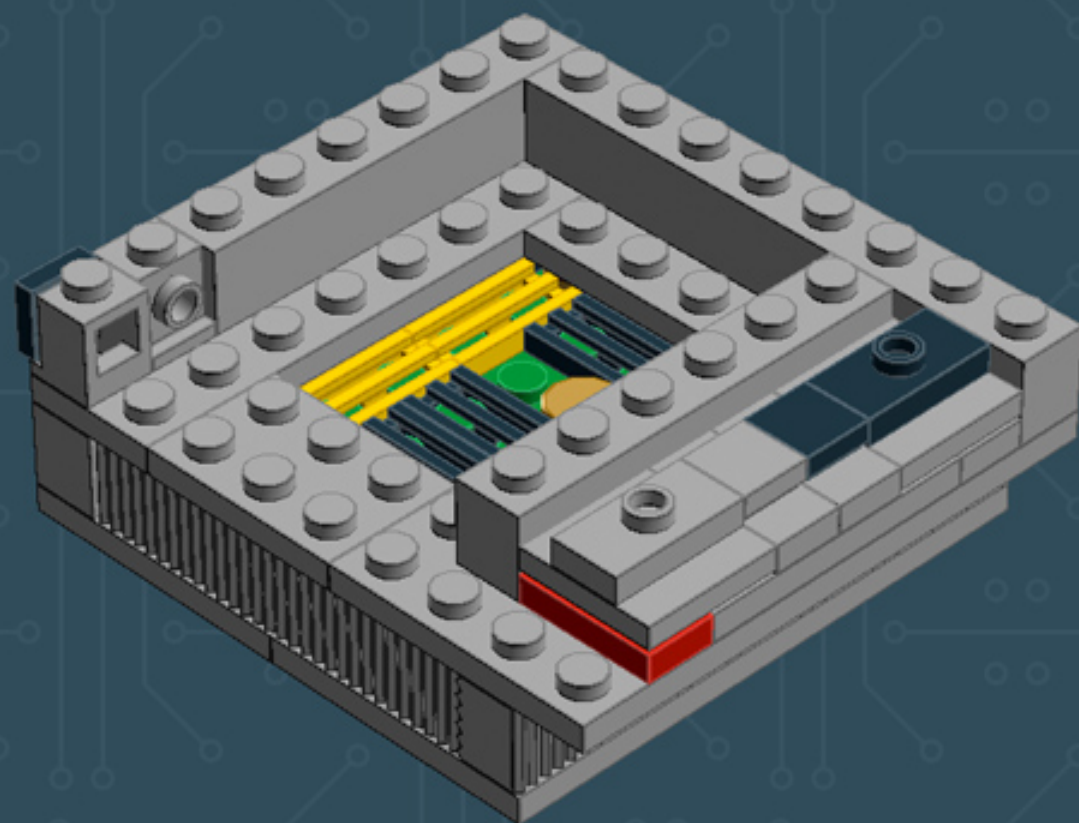

Image	Element ID	Color	Description	Quantity
	4211415	Light Grey	Tile, 1x1	3
	4211414	Light Grey	Tile, 1x2	9
	4211549	Light Grey	Tile, 1x6	6
	4211481	Light Grey	Tile, 1x8	2
	4211413	Light Grey	Tile, 2x2	4
	4560183	Light Grey	Tile, 2x4	7
	4653540	Medium Blue	Plate, 2x2	2
	4657453	Medium Blue	Slope, Curved, 1x4 (No Studs)	5
	4649422	Pearl Gold	Tile, Round, 1x1	4
	302321	Red	Plate, 1x2	1
	241224	Yellow	Tile, Modified, W. Grill	3