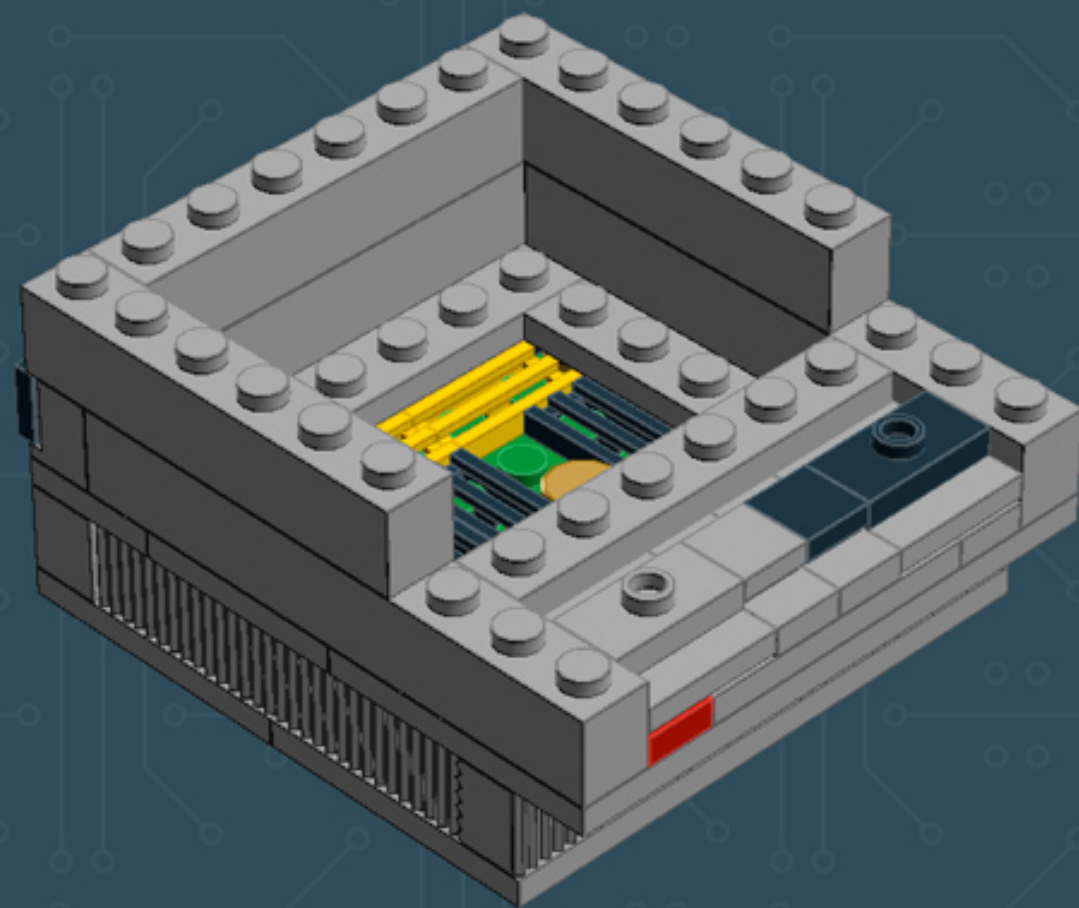

Image	Element ID	Color	Description	Quantity
	4211415	Light Grey	Tile, 1x1	3
	4211414	Light Grey	Tile, 1x2	9
	4211549	Light Grey	Tile, 1x6	6
	4211481	Light Grey	Tile, 1x8	2
	4211413	Light Grey	Tile, 2x2	4
	4560183	Light Grey	Tile, 2x4	7
	4653540	Medium Blue	Plate, 2x2	2
	4657453	Medium Blue	Slope, Curved, 1x4 (No Studs)	5
	4649422	Pearl Gold	Tile, Round, 1x1	4
	302321	Red	Plate, 1x2	1
	241224	Yellow	Tile, Modified, W. Grill	3