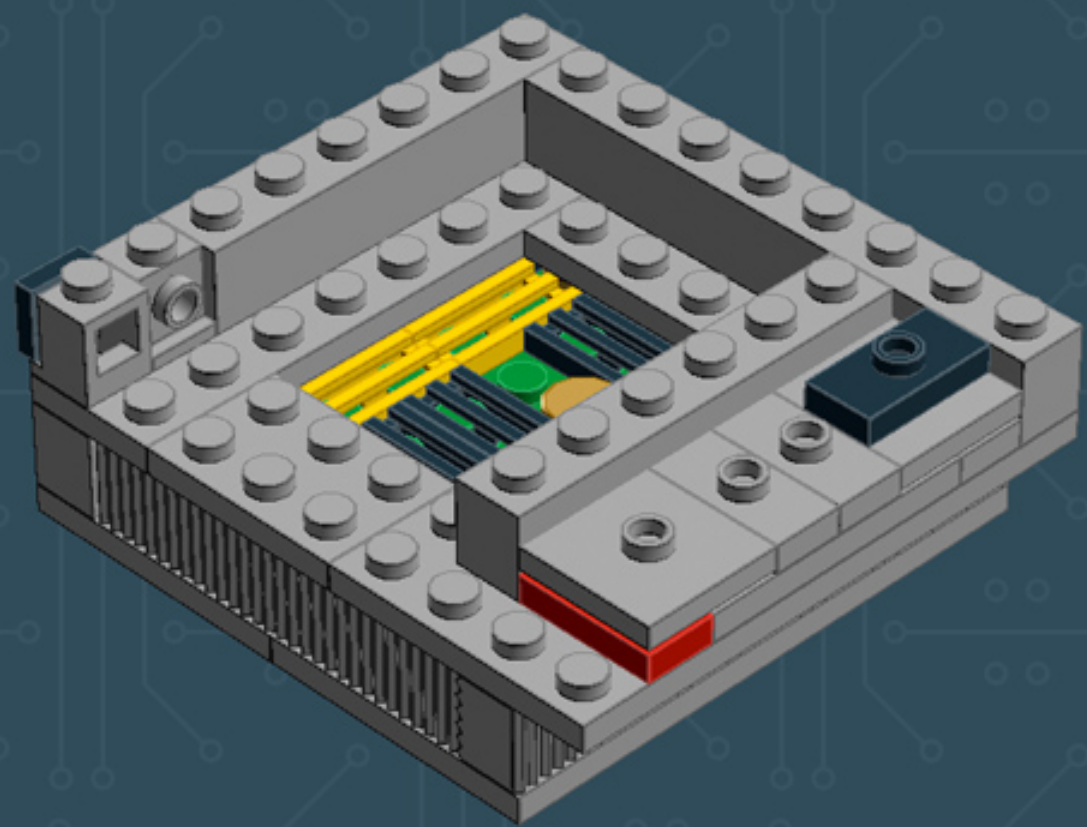

Image	Element ID	Color	Description	Quantity
	4211415	Light Grey	Tile, 1x1	3
	4211414	Light Grey	Tile, 1x2	9
	4211549	Light Grey	Tile, 1x6	6
	4211481	Light Grey	Tile, 1x8	2
	4211413	Light Grey	Tile, 2x2	4
	4560183	Light Grey	Tile, 2x4	7
	4653540	Medium Blue	Plate, 2x2	2
	4657453	Medium Blue	Slope, Curved, 1x4 (No Studs)	5
	4649422	Pearl Gold	Tile, Round, 1x1	4
	302321	Red	Plate, 1x2	1
	241224	Yellow	Tile, Modified, W. Grill	3