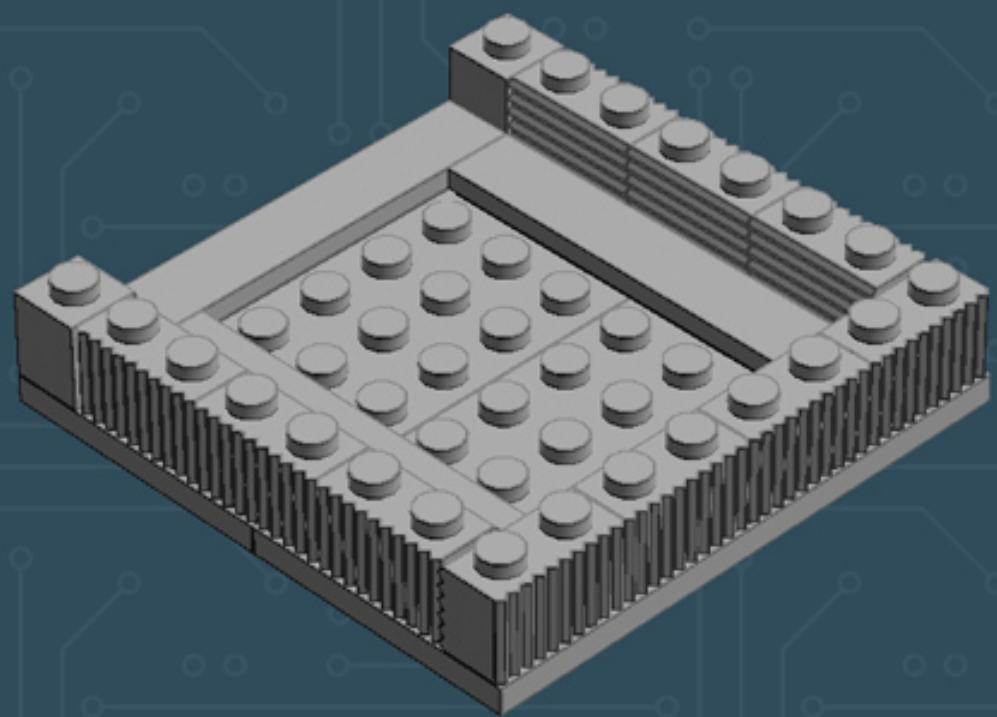

Image	Element ID	Color	Description	Quantity
	4211438	Light Grey	Plate, 1x6	4
	4211425	Light Grey	Plate, 1x8	3
	4211397	Light Grey	Plate, 2x2	4
	4211396	Light Grey	Plate, 2x3	6
	4211395	Light Grey	Plate, 2x4	1
	4211452	Light Grey	Plate, 2x6	3
	4211406	Light Grey	Plate, 2x8	3
	4211401	Light Grey	Plate, 4x12	1
	4211407	Light Grey	Plate, 4x8	4
	4211451	Light Grey	Plate, Jumper, 1x2	17
	4565393	Light Grey	Plate, Jumper, 2x2	9
	4278273	Light Grey	Plate, Round, 2x2, W. Rounded Underside	4
	4568637	Light Grey	Slope, 30°, 1x2x2/3	3
	4211570	Light Grey	Slope, Inverted, 25°, 2x3	2

Image	Element ID	Color	Description	Quantity
	4211415	Light Grey	Tile, 1x1	3
	4211414	Light Grey	Tile, 1x2	9
	4211549	Light Grey	Tile, 1x6	6
	4211481	Light Grey	Tile, 1x8	2
	4211413	Light Grey	Tile, 2x2	4
	4560183	Light Grey	Tile, 2x4	7
	4653540	Medium Blue	Plate, 2x2	2
	4657453	Medium Blue	Slope, Curved, 1x4 (No Studs)	5
	4649422	Pearl Gold	Tile, Round, 1x1	4
	302321	Red	Plate, 1x2	1
	241224	Yellow	Tile, Modified, W. Grill	3