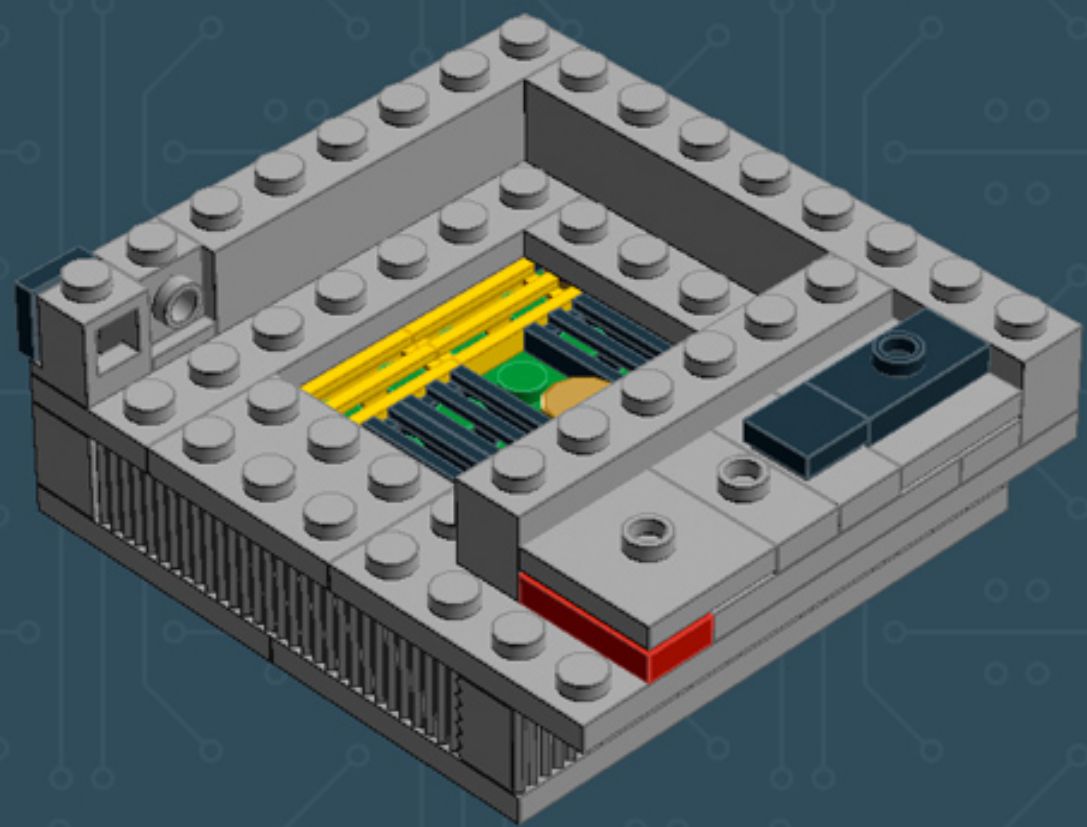

Image	Element ID	Color	Description	Quantity
	4211415	Light Grey	Tile, 1x1	3
	4211414	Light Grey	Tile, 1x2	9
	4211549	Light Grey	Tile, 1x6	6
	4211481	Light Grey	Tile, 1x8	2
	4211413	Light Grey	Tile, 2x2	4
	4560183	Light Grey	Tile, 2x4	7
	4653540	Medium Blue	Plate, 2x2	2
	4657453	Medium Blue	Slope, Curved, 1x4 (No Studs)	5
	4649422	Pearl Gold	Tile, Round, 1x1	4
	302321	Red	Plate, 1x2	1
	241224	Yellow	Tile, Modified, W. Grill	3