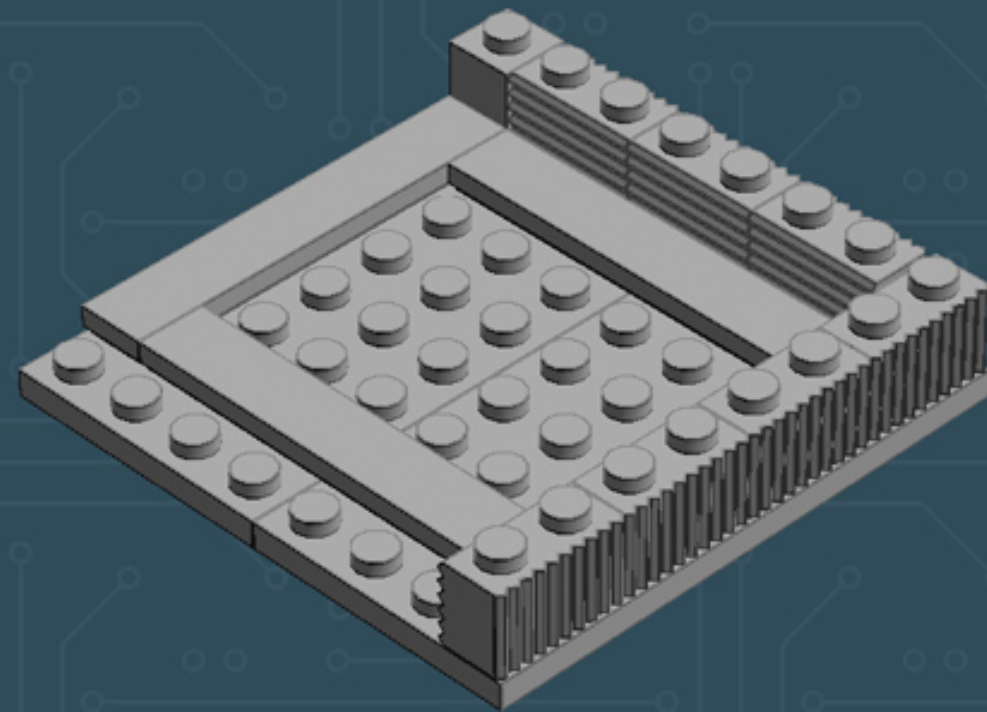

Image	Element ID	Color	Description	Quantity
	4211438	Light Grey	Plate, 1x6	4
	4211425	Light Grey	Plate, 1x8	3
	4211397	Light Grey	Plate, 2x2	4
	4211396	Light Grey	Plate, 2x3	6
	4211395	Light Grey	Plate, 2x4	1
	4211452	Light Grey	Plate, 2x6	3
	4211406	Light Grey	Plate, 2x8	3
	4211401	Light Grey	Plate, 4x12	1
	4211407	Light Grey	Plate, 4x8	4
	4211451	Light Grey	Plate, Jumper, 1x2	17
	4565393	Light Grey	Plate, Jumper, 2x2	9
	4278273	Light Grey	Plate, Round, 2x2, W. Rounded Underside	4
	4568637	Light Grey	Slope, 30°, 1x2x2/3	3
	4211570	Light Grey	Slope, Inverted, 25°, 2x3	2

Image	Element ID	Color	Description	Quantity
	4211415	Light Grey	Tile, 1x1	3
	4211414	Light Grey	Tile, 1x2	9
	4211549	Light Grey	Tile, 1x6	6
	4211481	Light Grey	Tile, 1x8	2
	4211413	Light Grey	Tile, 2x2	4
	4560183	Light Grey	Tile, 2x4	7
	4653540	Medium Blue	Plate, 2x2	2
	4657453	Medium Blue	Slope, Curved, 1x4 (No Studs)	5
	4649422	Pearl Gold	Tile, Round, 1x1	4
	302321	Red	Plate, 1x2	1
	241224	Yellow	Tile, Modified, W. Grill	3