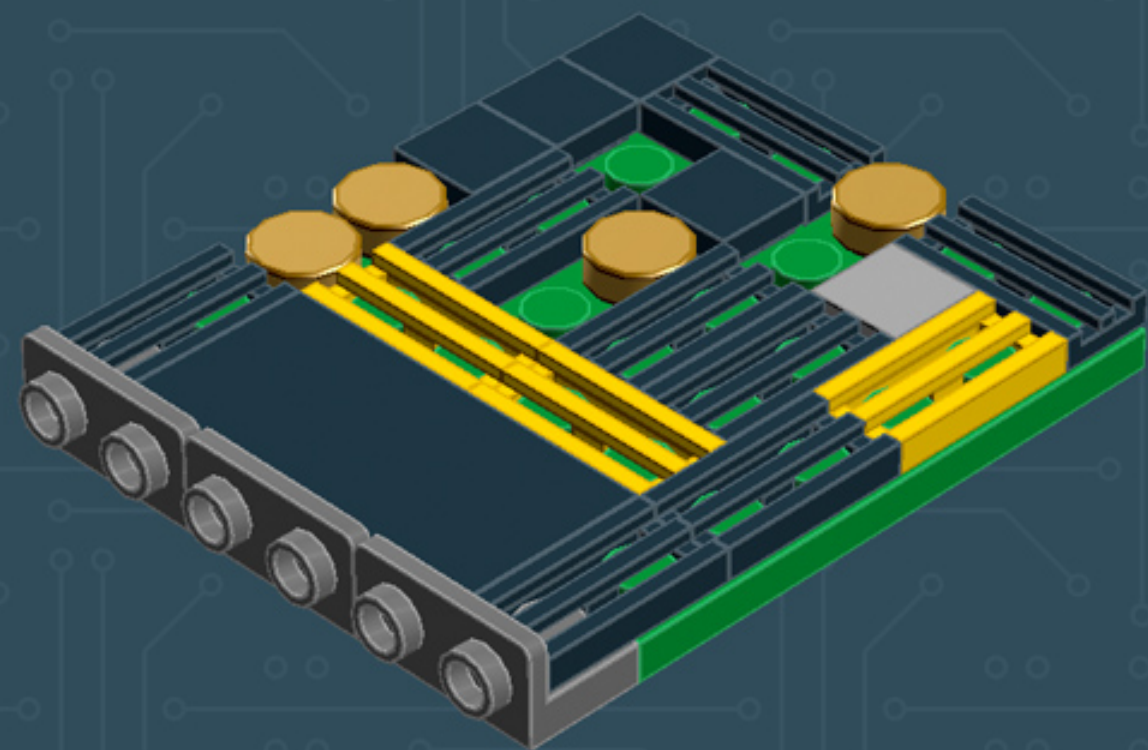

Image	Element ID	Color	Description	Quantity
	4211438	Light Grey	Plate, 1x6	4
	4211425	Light Grey	Plate, 1x8	3
	4211397	Light Grey	Plate, 2x2	4
	4211396	Light Grey	Plate, 2x3	6
	4211395	Light Grey	Plate, 2x4	1
	4211452	Light Grey	Plate, 2x6	3
	4211406	Light Grey	Plate, 2x8	3
	4211401	Light Grey	Plate, 4x12	1
	4211407	Light Grey	Plate, 4x8	4
	4211451	Light Grey	Plate, Jumper, 1x2	17
	4565393	Light Grey	Plate, Jumper, 2x2	9
	4278273	Light Grey	Plate, Round, 2x2, W. Rounded Underside	4
	4568637	Light Grey	Slope, 30°, 1x2x2/3	3
	4211570	Light Grey	Slope, Inverted, 25°, 2x3	2

Image	Element ID	Color	Description	Quantity
	4211415	Light Grey	Tile, 1x1	3
	4211414	Light Grey	Tile, 1x2	9
	4211549	Light Grey	Tile, 1x6	6
	4211481	Light Grey	Tile, 1x8	2
	4211413	Light Grey	Tile, 2x2	4
	4560183	Light Grey	Tile, 2x4	7
	4653540	Medium Blue	Plate, 2x2	2
	4657453	Medium Blue	Slope, Curved, 1x4 (No Studs)	5
	4649422	Pearl Gold	Tile, Round, 1x1	4
	302321	Red	Plate, 1x2	1
	241224	Yellow	Tile, Modified, W. Grill	3