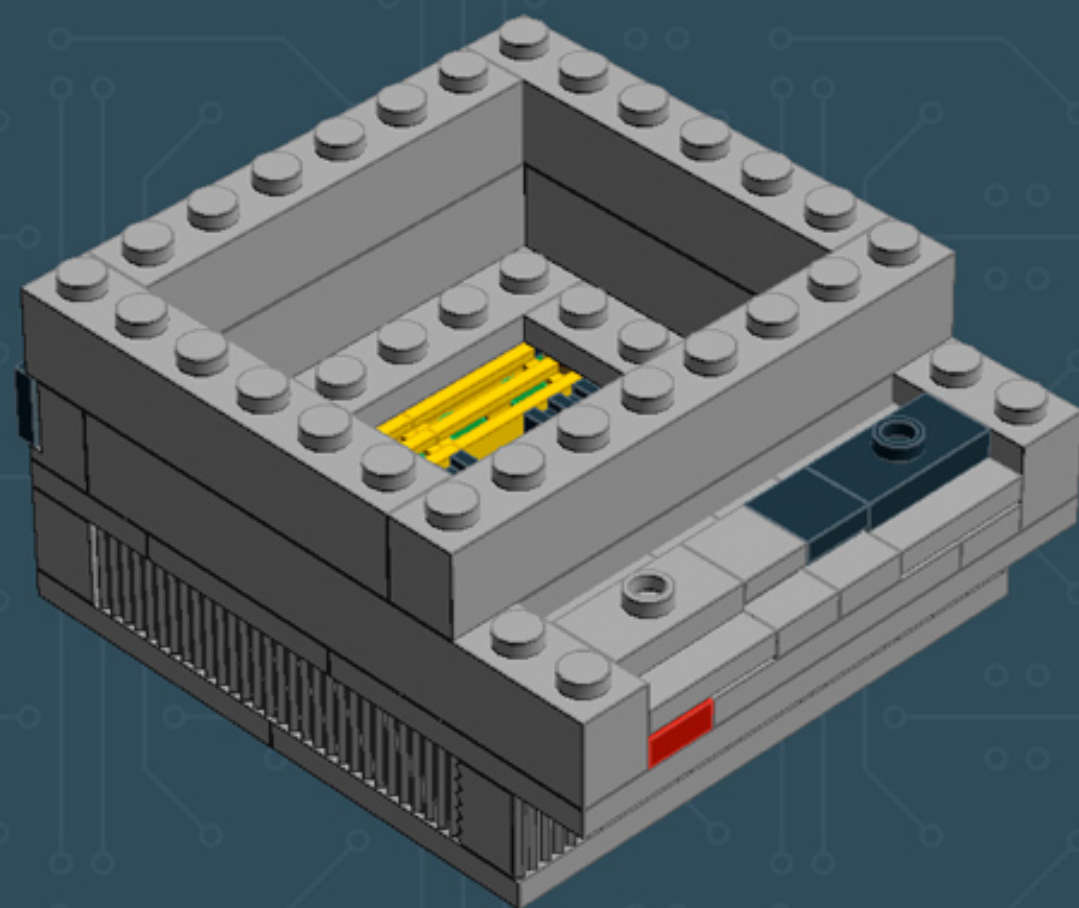

Image	Element ID	Color	Description	Quantity
	4211415	Light Grey	Tile, 1x1	3
	4211414	Light Grey	Tile, 1x2	9
	4211549	Light Grey	Tile, 1x6	6
	4211481	Light Grey	Tile, 1x8	2
	4211413	Light Grey	Tile, 2x2	4
	4560183	Light Grey	Tile, 2x4	7
	4653540	Medium Blue	Plate, 2x2	2
	4657453	Medium Blue	Slope, Curved, 1x4 (No Studs)	5
	4649422	Pearl Gold	Tile, Round, 1x1	4
	302321	Red	Plate, 1x2	1
	241224	Yellow	Tile, Modified, W. Grill	3