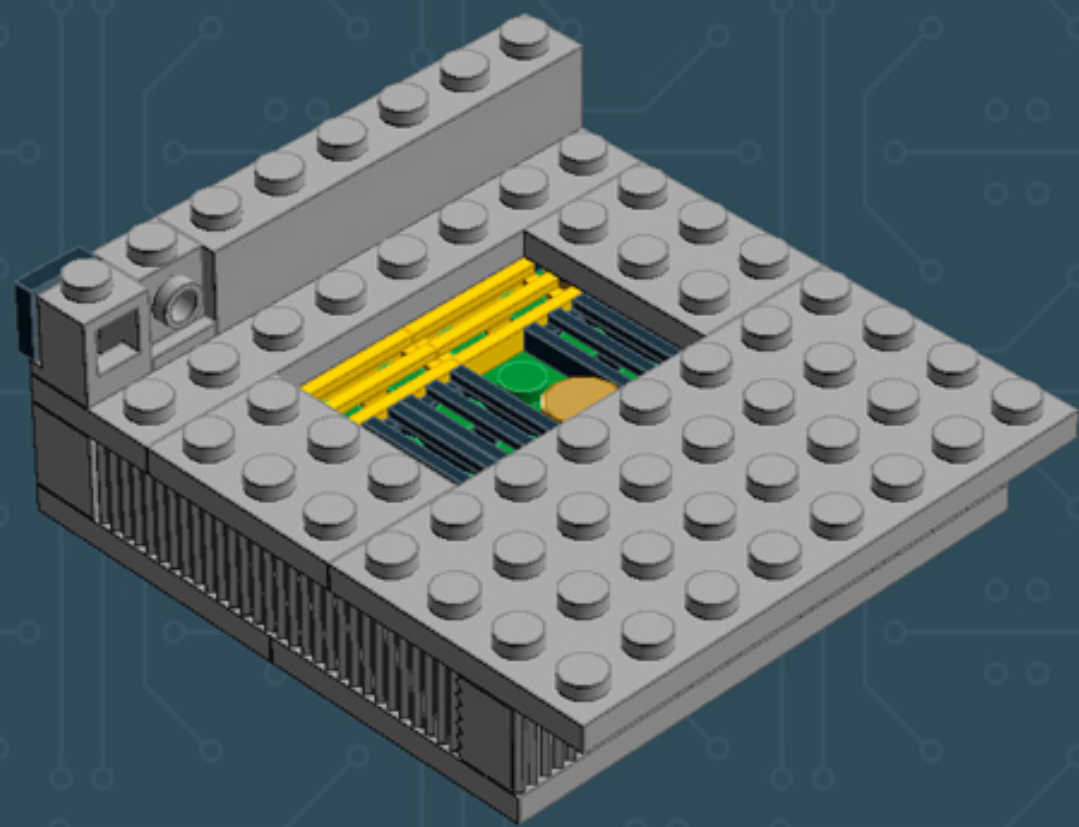

Image	Element ID	Color	Description	Quantity
	4211415	Light Grey	Tile, 1x1	3
	4211414	Light Grey	Tile, 1x2	9
	4211549	Light Grey	Tile, 1x6	6
	4211481	Light Grey	Tile, 1x8	2
	4211413	Light Grey	Tile, 2x2	4
	4560183	Light Grey	Tile, 2x4	7
	4653540	Medium Blue	Plate, 2x2	2
	4657453	Medium Blue	Slope, Curved, 1x4 (No Studs)	5
	4649422	Pearl Gold	Tile, Round, 1x1	4
	302321	Red	Plate, 1x2	1
	241224	Yellow	Tile, Modified, W. Grill	3