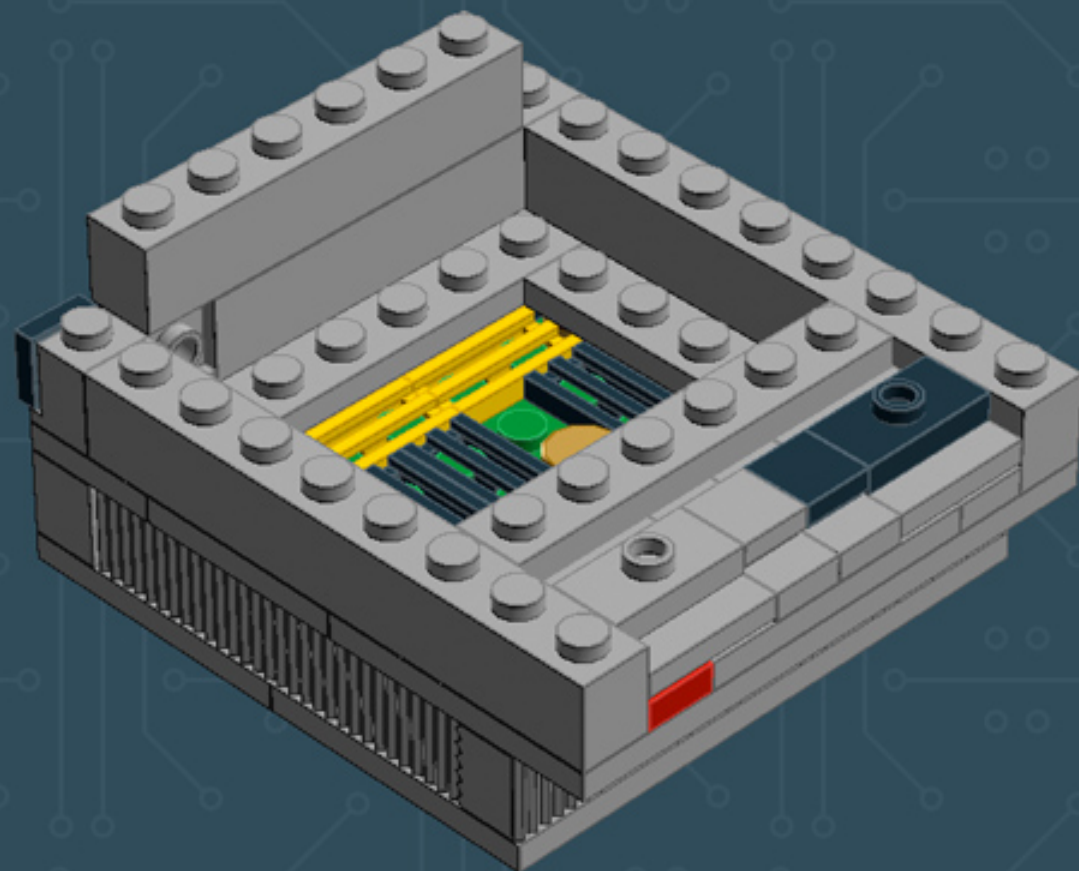

Image	Element ID	Color	Description	Quantity
	4211415	Light Grey	Tile, 1x1	3
	4211414	Light Grey	Tile, 1x2	9
	4211549	Light Grey	Tile, 1x6	6
	4211481	Light Grey	Tile, 1x8	2
	4211413	Light Grey	Tile, 2x2	4
	4560183	Light Grey	Tile, 2x4	7
	4653540	Medium Blue	Plate, 2x2	2
	4657453	Medium Blue	Slope, Curved, 1x4 (No Studs)	5
	4649422	Pearl Gold	Tile, Round, 1x1	4
	302321	Red	Plate, 1x2	1
	241224	Yellow	Tile, Modified, W. Grill	3