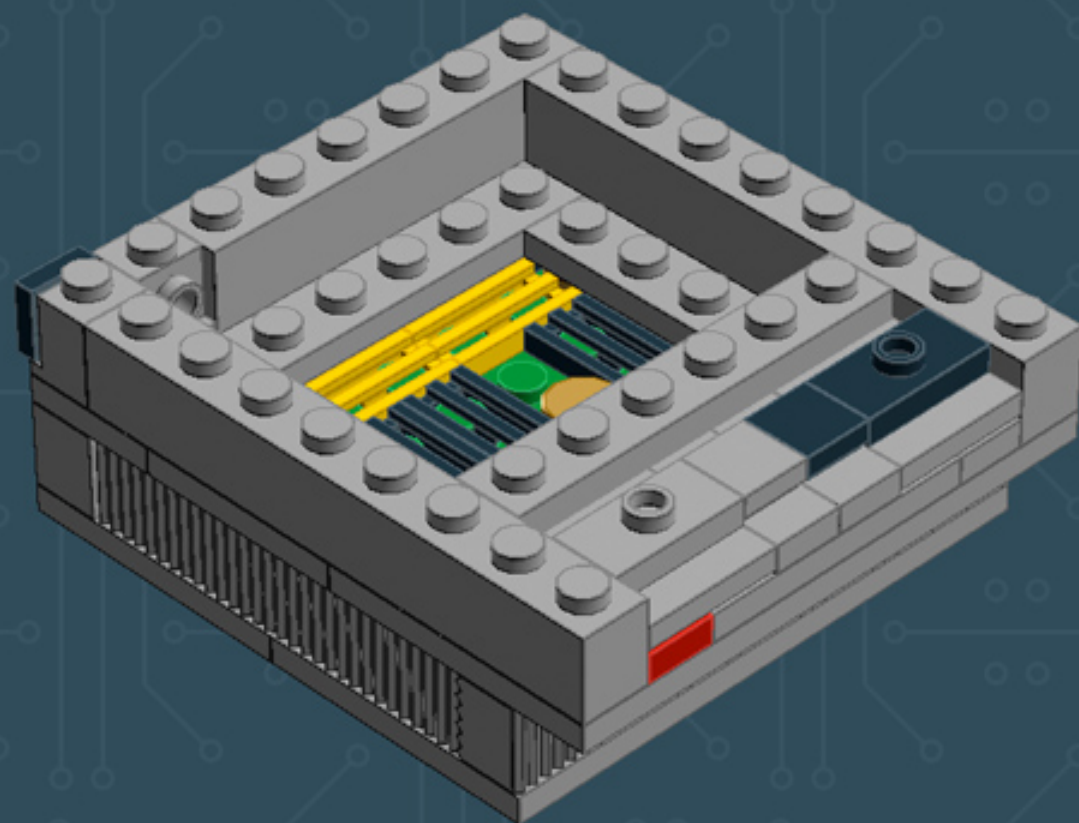

Image	Element ID	Color	Description	Quantity
	4211415	Light Grey	Tile, 1x1	3
	4211414	Light Grey	Tile, 1x2	9
	4211549	Light Grey	Tile, 1x6	6
	4211481	Light Grey	Tile, 1x8	2
	4211413	Light Grey	Tile, 2x2	4
	4560183	Light Grey	Tile, 2x4	7
	4653540	Medium Blue	Plate, 2x2	2
	4657453	Medium Blue	Slope, Curved, 1x4 (No Studs)	5
	4649422	Pearl Gold	Tile, Round, 1x1	4
	302321	Red	Plate, 1x2	1
	241224	Yellow	Tile, Modified, W. Grill	3