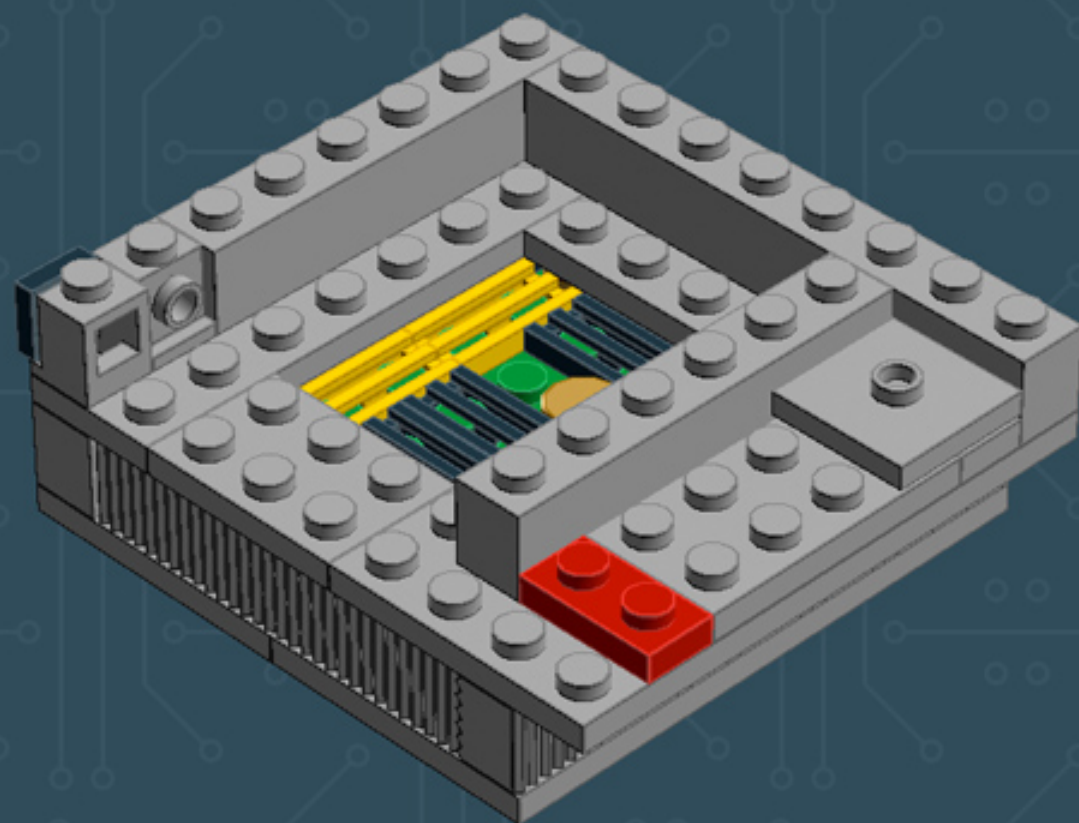

Image	Element ID	Color	Description	Quantity
	4211415	Light Grey	Tile, 1x1	3
	4211414	Light Grey	Tile, 1x2	9
	4211549	Light Grey	Tile, 1x6	6
	4211481	Light Grey	Tile, 1x8	2
	4211413	Light Grey	Tile, 2x2	4
	4560183	Light Grey	Tile, 2x4	7
	4653540	Medium Blue	Plate, 2x2	2
	4657453	Medium Blue	Slope, Curved, 1x4 (No Studs)	5
	4649422	Pearl Gold	Tile, Round, 1x1	4
	302321	Red	Plate, 1x2	1
	241224	Yellow	Tile, Modified, W. Grill	3