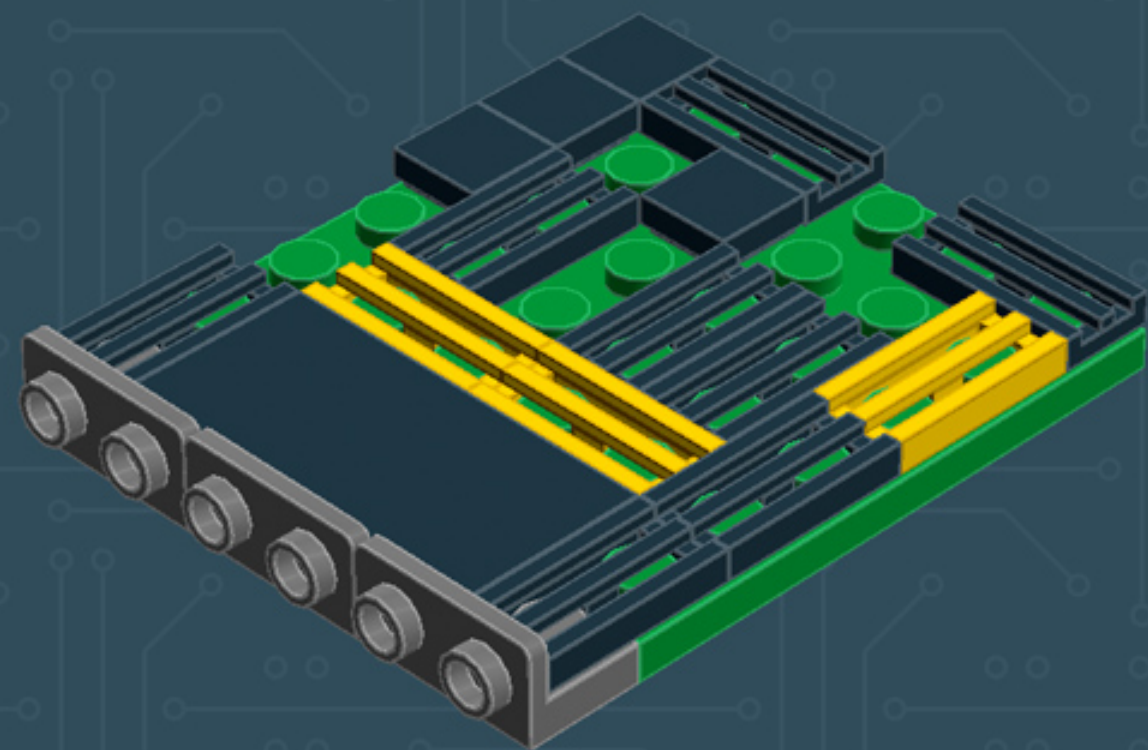

Image	Element ID	Color	Description	Quantity
	4211415	Light Grey	Tile, 1x1	3
	4211414	Light Grey	Tile, 1x2	9
	4211549	Light Grey	Tile, 1x6	6
	4211481	Light Grey	Tile, 1x8	2
	4211413	Light Grey	Tile, 2x2	4
	4560183	Light Grey	Tile, 2x4	7
	4653540	Medium Blue	Plate, 2x2	2
	4657453	Medium Blue	Slope, Curved, 1x4 (No Studs)	5
	4649422	Pearl Gold	Tile, Round, 1x1	4
	302321	Red	Plate, 1x2	1
	241224	Yellow	Tile, Modified, W. Grill	3