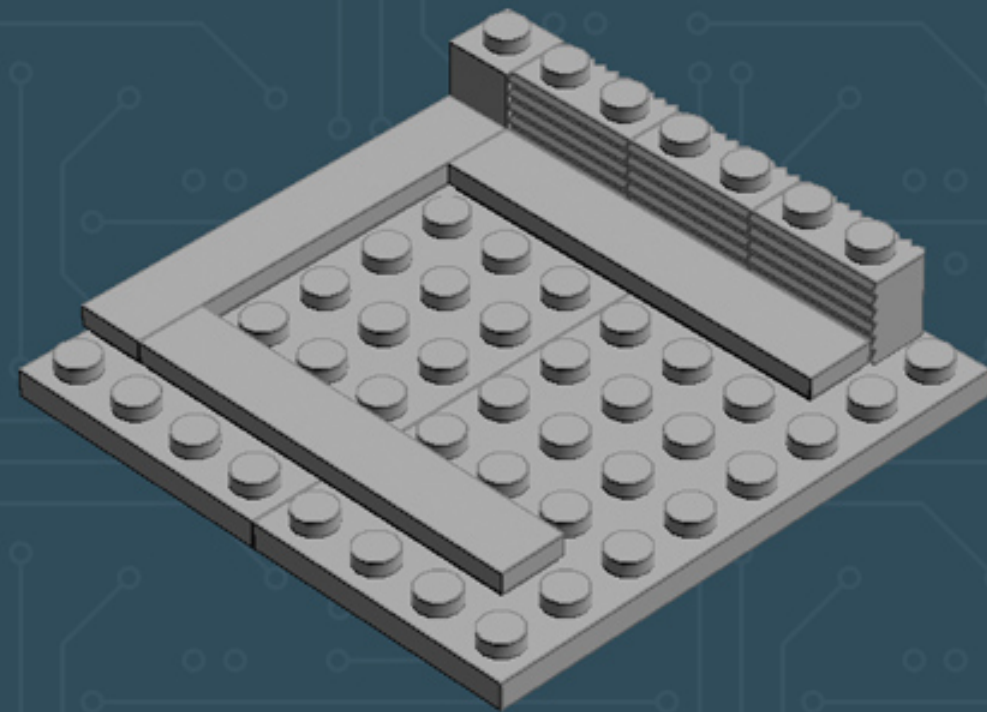

Image	Element ID	Color	Description	Quantity
	4211415	Light Grey	Tile, 1x1	3
	4211414	Light Grey	Tile, 1x2	9
	4211549	Light Grey	Tile, 1x6	6
	4211481	Light Grey	Tile, 1x8	2
	4211413	Light Grey	Tile, 2x2	4
	4560183	Light Grey	Tile, 2x4	7
	4653540	Medium Blue	Plate, 2x2	2
	4657453	Medium Blue	Slope, Curved, 1x4 (No Studs)	5
	4649422	Pearl Gold	Tile, Round, 1x1	4
	302321	Red	Plate, 1x2	1
	241224	Yellow	Tile, Modified, W. Grill	3