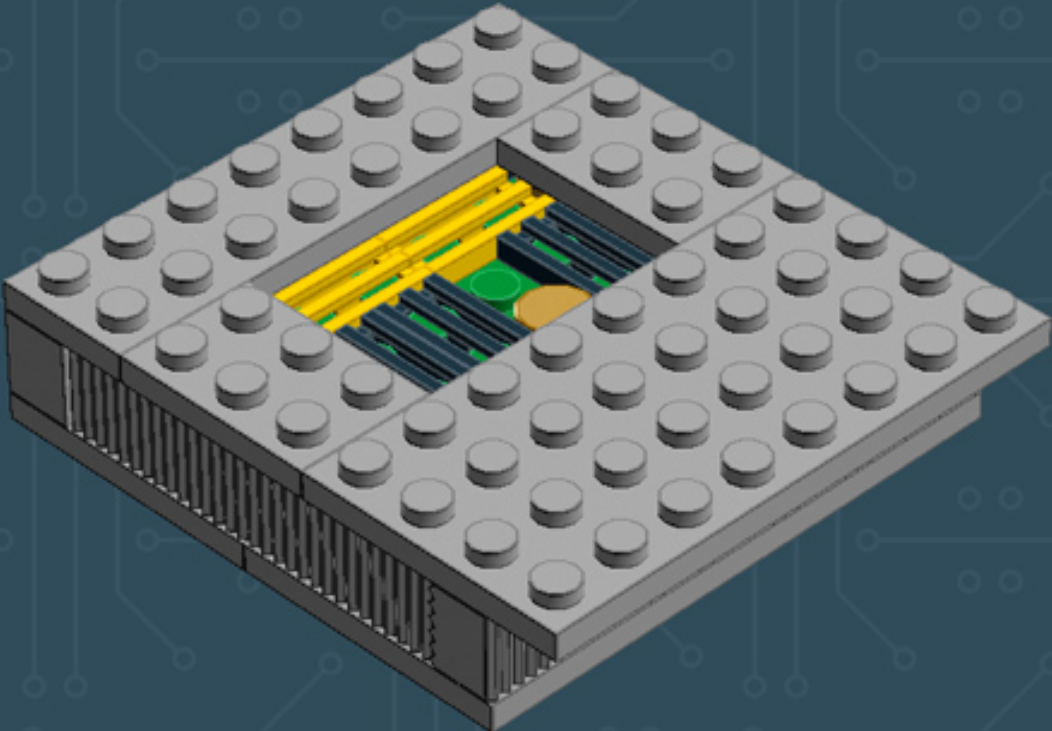

Image	Element ID	Color	Description	Quantity
	4211415	Light Grey	Tile, 1x1	3
	4211414	Light Grey	Tile, 1x2	9
	4211549	Light Grey	Tile, 1x6	6
	4211481	Light Grey	Tile, 1x8	2
	4211413	Light Grey	Tile, 2x2	4
	4560183	Light Grey	Tile, 2x4	7
	4653540	Medium Blue	Plate, 2x2	2
	4657453	Medium Blue	Slope, Curved, 1x4 (No Studs)	5
	4649422	Pearl Gold	Tile, Round, 1x1	4
	302321	Red	Plate, 1x2	1
	241224	Yellow	Tile, Modified, W. Grill	3