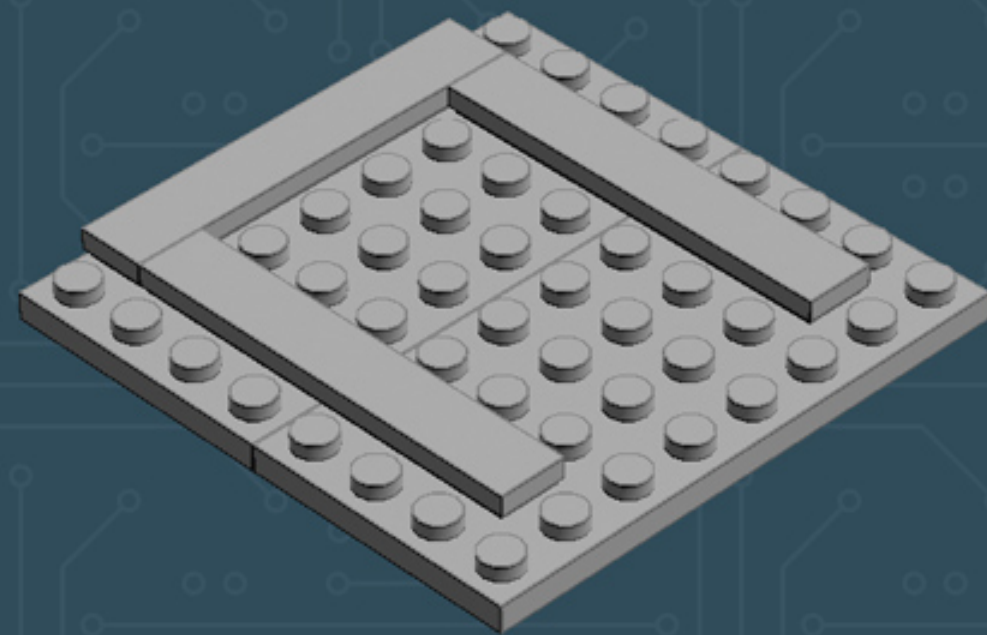

Image	Element ID	Color	Description	Quantity
	4211438	Light Grey	Plate, 1x6	4
	4211425	Light Grey	Plate, 1x8	3
	4211397	Light Grey	Plate, 2x2	4
	4211396	Light Grey	Plate, 2x3	6
	4211395	Light Grey	Plate, 2x4	1
	4211452	Light Grey	Plate, 2x6	3
	4211406	Light Grey	Plate, 2x8	3
	4211401	Light Grey	Plate, 4x12	1
	4211407	Light Grey	Plate, 4x8	4
	4211451	Light Grey	Plate, Jumper, 1x2	17
	4565393	Light Grey	Plate, Jumper, 2x2	9
	4278273	Light Grey	Plate, Round, 2x2, W. Rounded Underside	4
	4568637	Light Grey	Slope, 30°, 1x2x2/3	3
	4211570	Light Grey	Slope, Inverted, 25°, 2x3	2

Image	Element ID	Color	Description	Quantity
	4211415	Light Grey	Tile, 1x1	3
	4211414	Light Grey	Tile, 1x2	9
	4211549	Light Grey	Tile, 1x6	6
	4211481	Light Grey	Tile, 1x8	2
	4211413	Light Grey	Tile, 2x2	4
	4560183	Light Grey	Tile, 2x4	7
	4653540	Medium Blue	Plate, 2x2	2
	4657453	Medium Blue	Slope, Curved, 1x4 (No Studs)	5
	4649422	Pearl Gold	Tile, Round, 1x1	4
	302321	Red	Plate, 1x2	1
	241224	Yellow	Tile, Modified, W. Grill	3