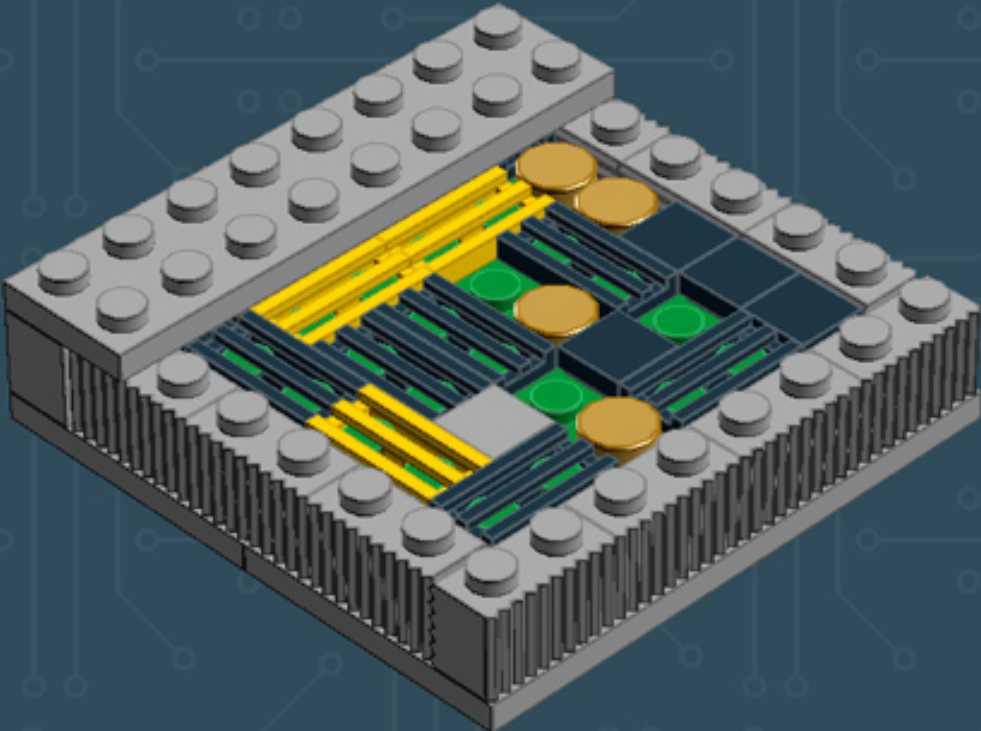

Image	Element ID	Color	Description	Quantity
	4211415	Light Grey	Tile, 1x1	3
	4211414	Light Grey	Tile, 1x2	9
	4211549	Light Grey	Tile, 1x6	6
	4211481	Light Grey	Tile, 1x8	2
	4211413	Light Grey	Tile, 2x2	4
	4560183	Light Grey	Tile, 2x4	7
	4653540	Medium Blue	Plate, 2x2	2
	4657453	Medium Blue	Slope, Curved, 1x4 (No Studs)	5
	4649422	Pearl Gold	Tile, Round, 1x1	4
	302321	Red	Plate, 1x2	1
	241224	Yellow	Tile, Modified, W. Grill	3