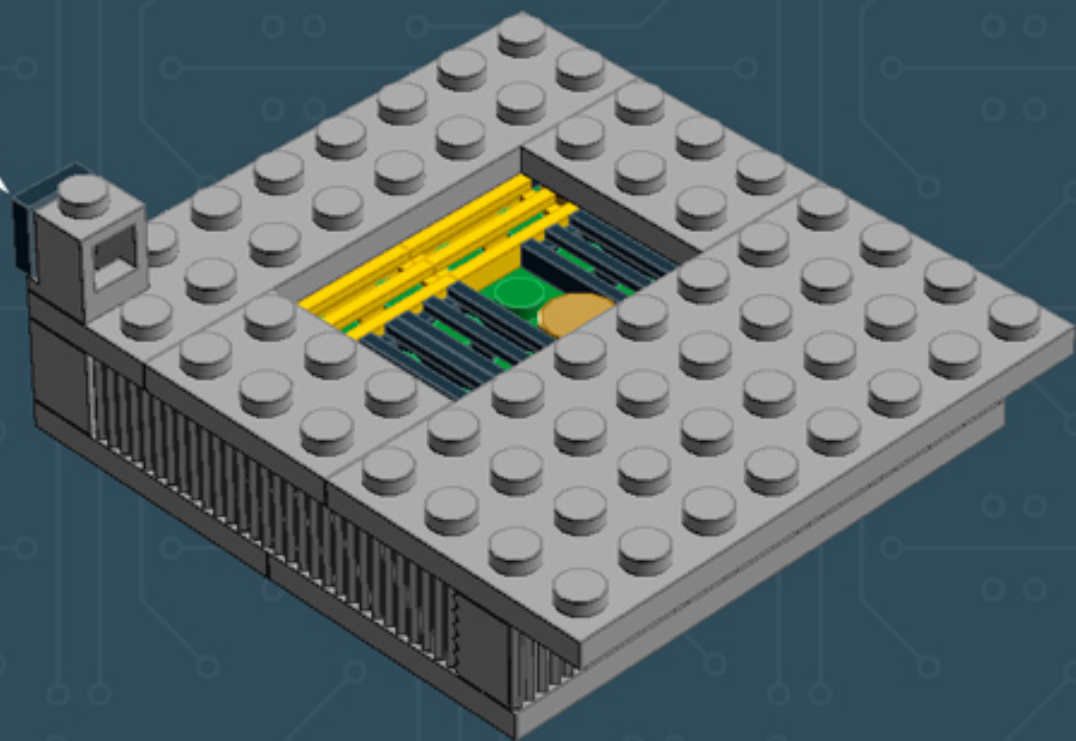

Image	Element ID	Color	Description	Quantity
	4211415	Light Grey	Tile, 1x1	3
	4211414	Light Grey	Tile, 1x2	9
	4211549	Light Grey	Tile, 1x6	6
	4211481	Light Grey	Tile, 1x8	2
	4211413	Light Grey	Tile, 2x2	4
	4560183	Light Grey	Tile, 2x4	7
	4653540	Medium Blue	Plate, 2x2	2
	4657453	Medium Blue	Slope, Curved, 1x4 (No Studs)	5
	4649422	Pearl Gold	Tile, Round, 1x1	4
	302321	Red	Plate, 1x2	1
	241224	Yellow	Tile, Modified, W. Grill	3