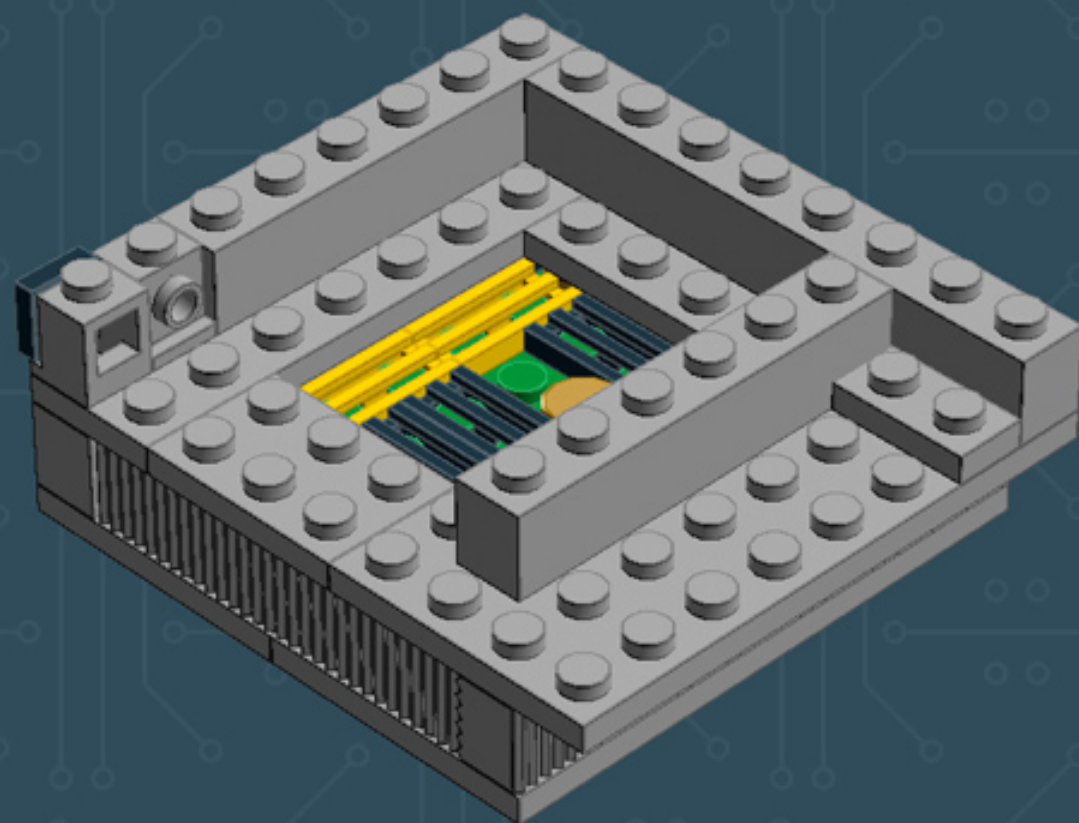

Image	Element ID	Color	Description	Quantity
	4211415	Light Grey	Tile, 1x1	3
	4211414	Light Grey	Tile, 1x2	9
	4211549	Light Grey	Tile, 1x6	6
	4211481	Light Grey	Tile, 1x8	2
	4211413	Light Grey	Tile, 2x2	4
	4560183	Light Grey	Tile, 2x4	7
	4653540	Medium Blue	Plate, 2x2	2
	4657453	Medium Blue	Slope, Curved, 1x4 (No Studs)	5
	4649422	Pearl Gold	Tile, Round, 1x1	4
	302321	Red	Plate, 1x2	1
	241224	Yellow	Tile, Modified, W. Grill	3