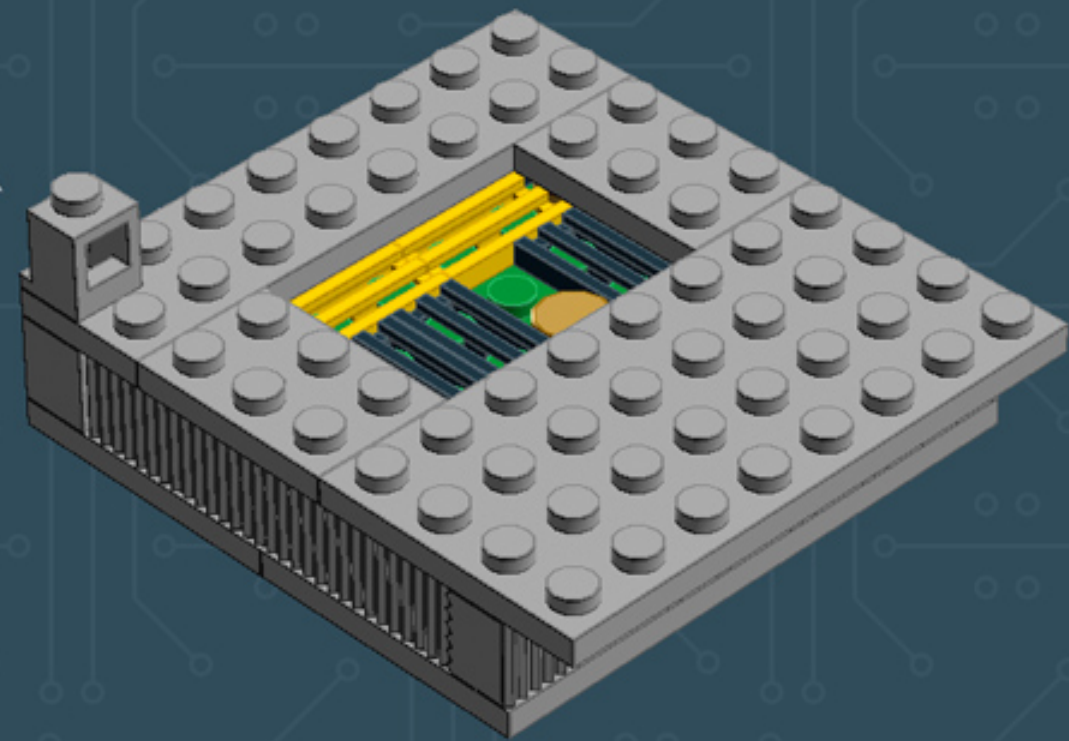

Image	Element ID	Color	Description	Quantity
	4211415	Light Grey	Tile, 1x1	3
	4211414	Light Grey	Tile, 1x2	9
	4211549	Light Grey	Tile, 1x6	6
	4211481	Light Grey	Tile, 1x8	2
	4211413	Light Grey	Tile, 2x2	4
	4560183	Light Grey	Tile, 2x4	7
	4653540	Medium Blue	Plate, 2x2	2
	4657453	Medium Blue	Slope, Curved, 1x4 (No Studs)	5
	4649422	Pearl Gold	Tile, Round, 1x1	4
	302321	Red	Plate, 1x2	1
	241224	Yellow	Tile, Modified, W. Grill	3