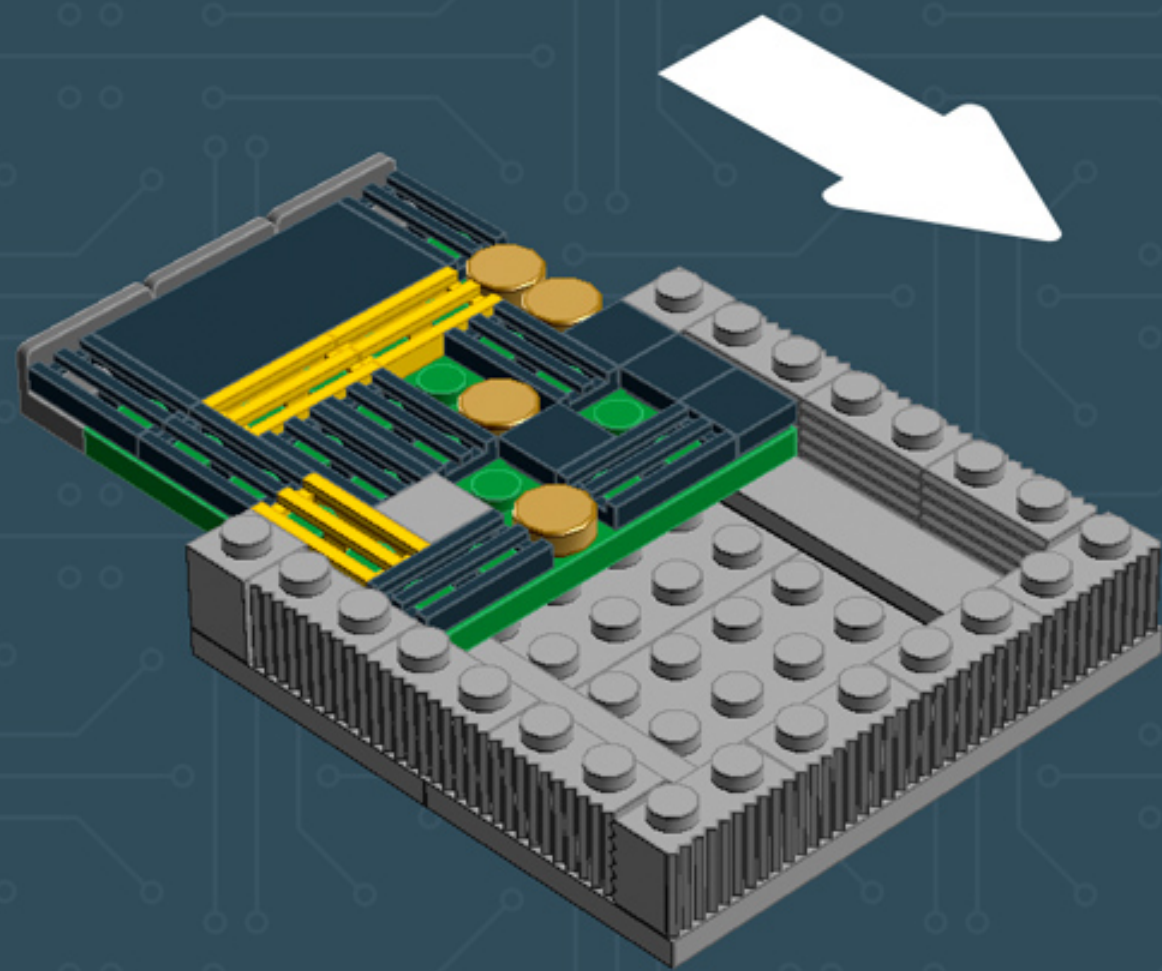

Image	Element ID	Color	Description	Quantity
	4211415	Light Grey	Tile, 1x1	3
	4211414	Light Grey	Tile, 1x2	9
	4211549	Light Grey	Tile, 1x6	6
	4211481	Light Grey	Tile, 1x8	2
	4211413	Light Grey	Tile, 2x2	4
	4560183	Light Grey	Tile, 2x4	7
	4653540	Medium Blue	Plate, 2x2	2
	4657453	Medium Blue	Slope, Curved, 1x4 (No Studs)	5
	4649422	Pearl Gold	Tile, Round, 1x1	4
	302321	Red	Plate, 1x2	1
	241224	Yellow	Tile, Modified, W. Grill	3