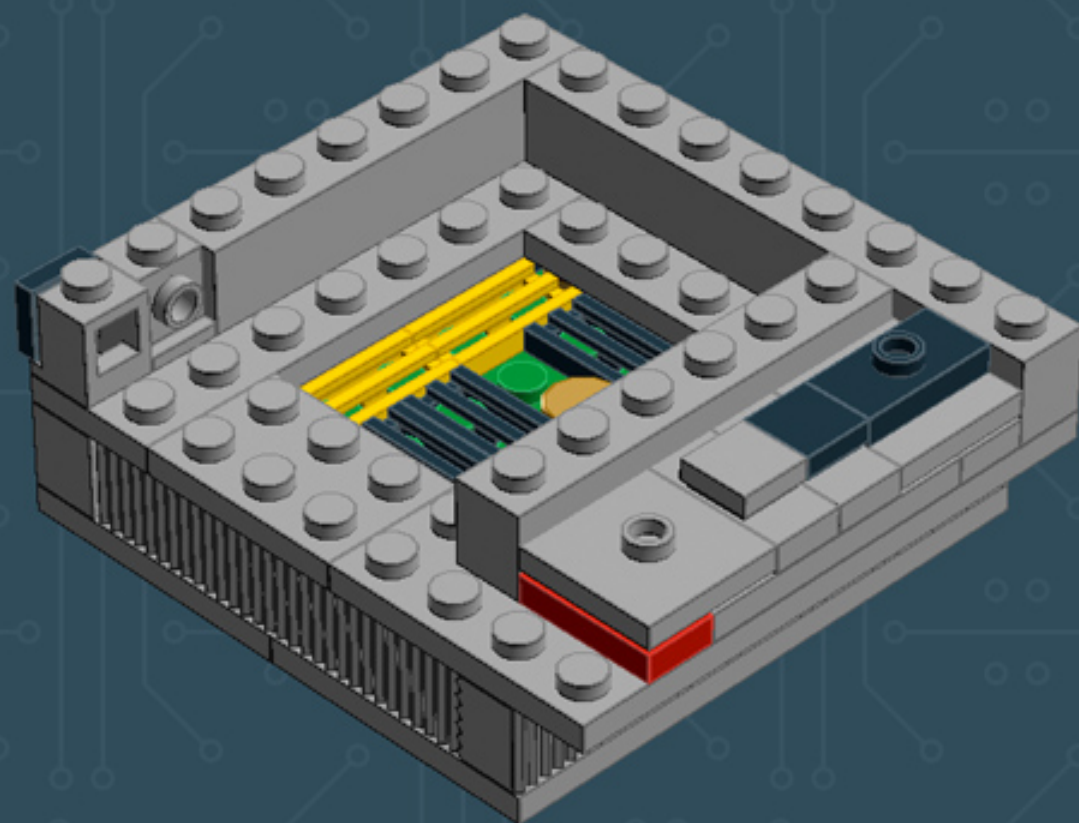

Image	Element ID	Color	Description	Quantity
	4211415	Light Grey	Tile, 1x1	3
	4211414	Light Grey	Tile, 1x2	9
	4211549	Light Grey	Tile, 1x6	6
	4211481	Light Grey	Tile, 1x8	2
	4211413	Light Grey	Tile, 2x2	4
	4560183	Light Grey	Tile, 2x4	7
	4653540	Medium Blue	Plate, 2x2	2
	4657453	Medium Blue	Slope, Curved, 1x4 (No Studs)	5
	4649422	Pearl Gold	Tile, Round, 1x1	4
	302321	Red	Plate, 1x2	1
	241224	Yellow	Tile, Modified, W. Grill	3