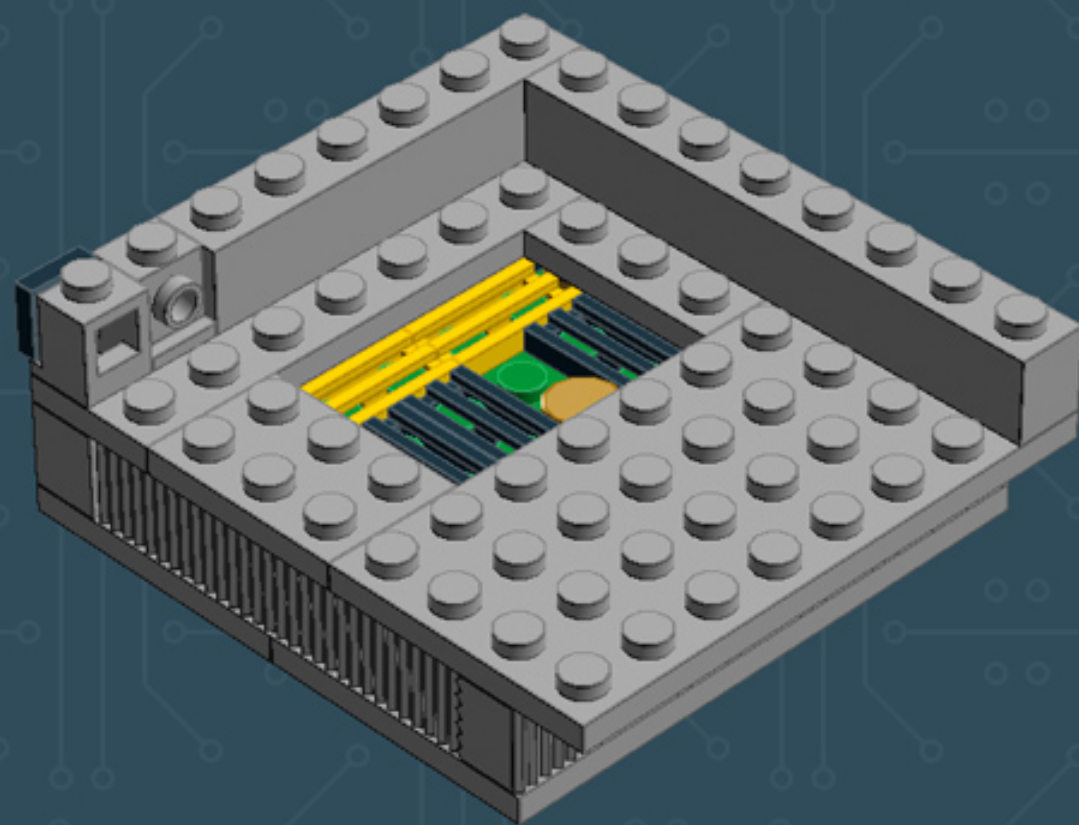

Image	Element ID	Color	Description	Quantity
	4211415	Light Grey	Tile, 1x1	3
	4211414	Light Grey	Tile, 1x2	9
	4211549	Light Grey	Tile, 1x6	6
	4211481	Light Grey	Tile, 1x8	2
	4211413	Light Grey	Tile, 2x2	4
	4560183	Light Grey	Tile, 2x4	7
	4653540	Medium Blue	Plate, 2x2	2
	4657453	Medium Blue	Slope, Curved, 1x4 (No Studs)	5
	4649422	Pearl Gold	Tile, Round, 1x1	4
	302321	Red	Plate, 1x2	1
	241224	Yellow	Tile, Modified, W. Grill	3