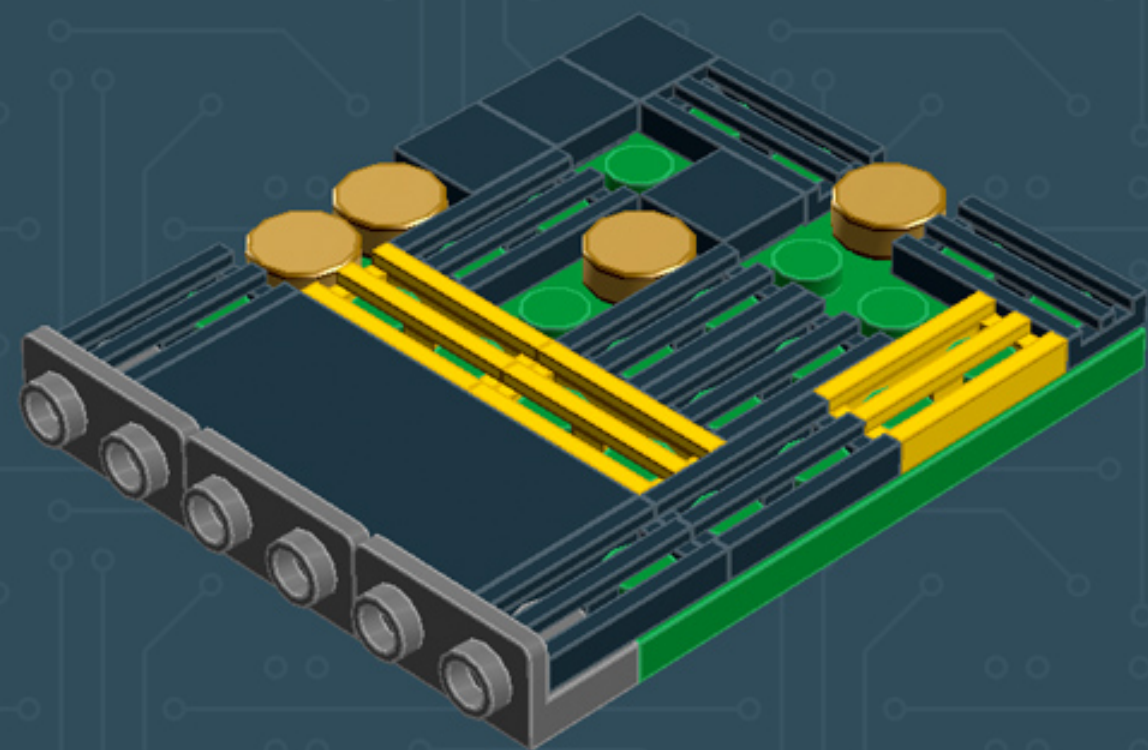

Image	Element ID	Color	Description	Quantity
	4211438	Light Grey	Plate, 1x6	4
	4211425	Light Grey	Plate, 1x8	3
	4211397	Light Grey	Plate, 2x2	4
	4211396	Light Grey	Plate, 2x3	6
	4211395	Light Grey	Plate, 2x4	1
	4211452	Light Grey	Plate, 2x6	3
	4211406	Light Grey	Plate, 2x8	3
	4211401	Light Grey	Plate, 4x12	1
	4211407	Light Grey	Plate, 4x8	4
	4211451	Light Grey	Plate, Jumper, 1x2	17
	4565393	Light Grey	Plate, Jumper, 2x2	9
	4278273	Light Grey	Plate, Round, 2x2, W. Rounded Underside	4
	4568637	Light Grey	Slope, 30°, 1x2x2/3	3
	4211570	Light Grey	Slope, Inverted, 25°, 2x3	2

Image	Element ID	Color	Description	Quantity
	4211415	Light Grey	Tile, 1x1	3
	4211414	Light Grey	Tile, 1x2	9
	4211549	Light Grey	Tile, 1x6	6
	4211481	Light Grey	Tile, 1x8	2
	4211413	Light Grey	Tile, 2x2	4
	4560183	Light Grey	Tile, 2x4	7
	4653540	Medium Blue	Plate, 2x2	2
	4657453	Medium Blue	Slope, Curved, 1x4 (No Studs)	5
	4649422	Pearl Gold	Tile, Round, 1x1	4
	302321	Red	Plate, 1x2	1
	241224	Yellow	Tile, Modified, W. Grill	3