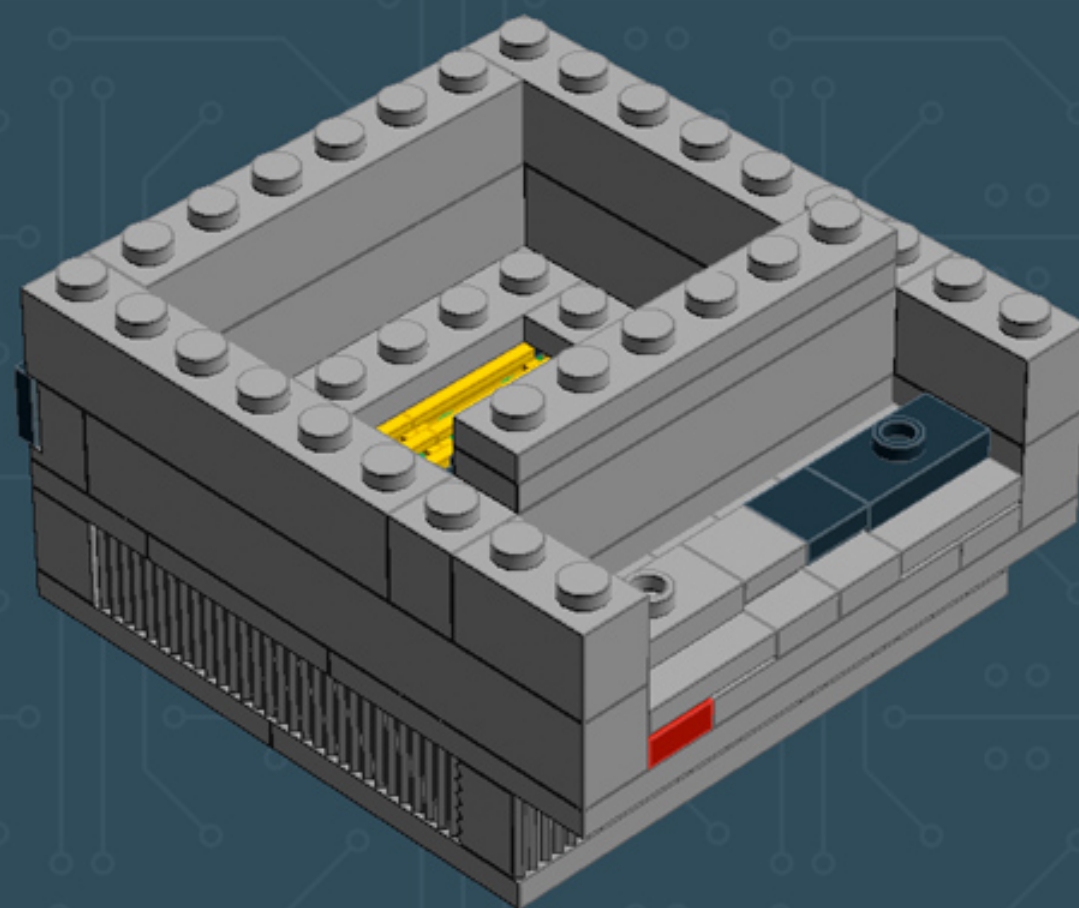

Image	Element ID	Color	Description	Quantity
	4211415	Light Grey	Tile, 1x1	3
	4211414	Light Grey	Tile, 1x2	9
	4211549	Light Grey	Tile, 1x6	6
	4211481	Light Grey	Tile, 1x8	2
	4211413	Light Grey	Tile, 2x2	4
	4560183	Light Grey	Tile, 2x4	7
	4653540	Medium Blue	Plate, 2x2	2
	4657453	Medium Blue	Slope, Curved, 1x4 (No Studs)	5
	4649422	Pearl Gold	Tile, Round, 1x1	4
	302321	Red	Plate, 1x2	1
	241224	Yellow	Tile, Modified, W. Grill	3