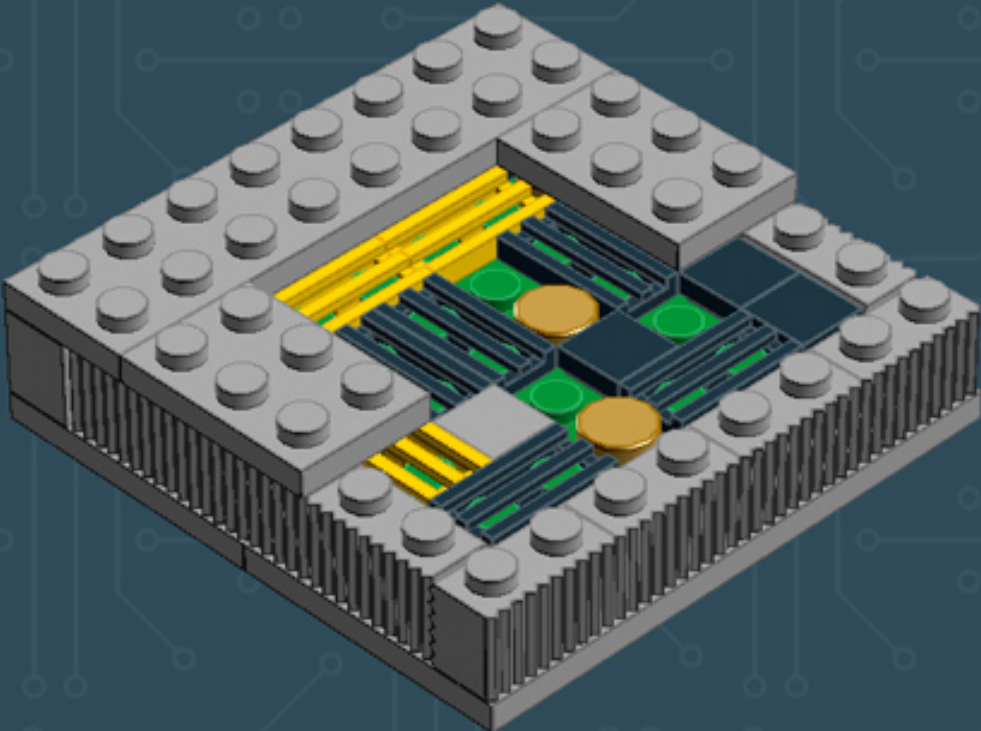

Image	Element ID	Color	Description	Quantity
	4211415	Light Grey	Tile, 1x1	3
	4211414	Light Grey	Tile, 1x2	9
	4211549	Light Grey	Tile, 1x6	6
	4211481	Light Grey	Tile, 1x8	2
	4211413	Light Grey	Tile, 2x2	4
	4560183	Light Grey	Tile, 2x4	7
	4653540	Medium Blue	Plate, 2x2	2
	4657453	Medium Blue	Slope, Curved, 1x4 (No Studs)	5
	4649422	Pearl Gold	Tile, Round, 1x1	4
	302321	Red	Plate, 1x2	1
	241224	Yellow	Tile, Modified, W. Grill	3