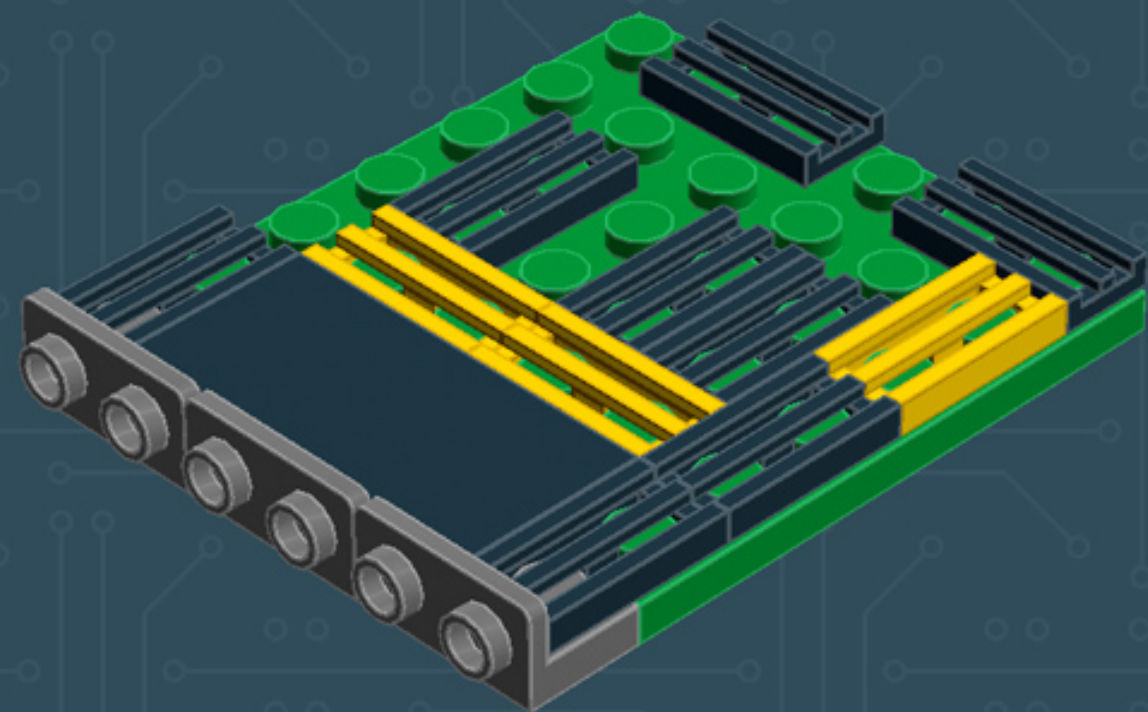

Image	Element ID	Color	Description	Quantity
	4211415	Light Grey	Tile, 1x1	3
	4211414	Light Grey	Tile, 1x2	9
	4211549	Light Grey	Tile, 1x6	6
	4211481	Light Grey	Tile, 1x8	2
	4211413	Light Grey	Tile, 2x2	4
	4560183	Light Grey	Tile, 2x4	7
	4653540	Medium Blue	Plate, 2x2	2
	4657453	Medium Blue	Slope, Curved, 1x4 (No Studs)	5
	4649422	Pearl Gold	Tile, Round, 1x1	4
	302321	Red	Plate, 1x2	1
	241224	Yellow	Tile, Modified, W. Grill	3