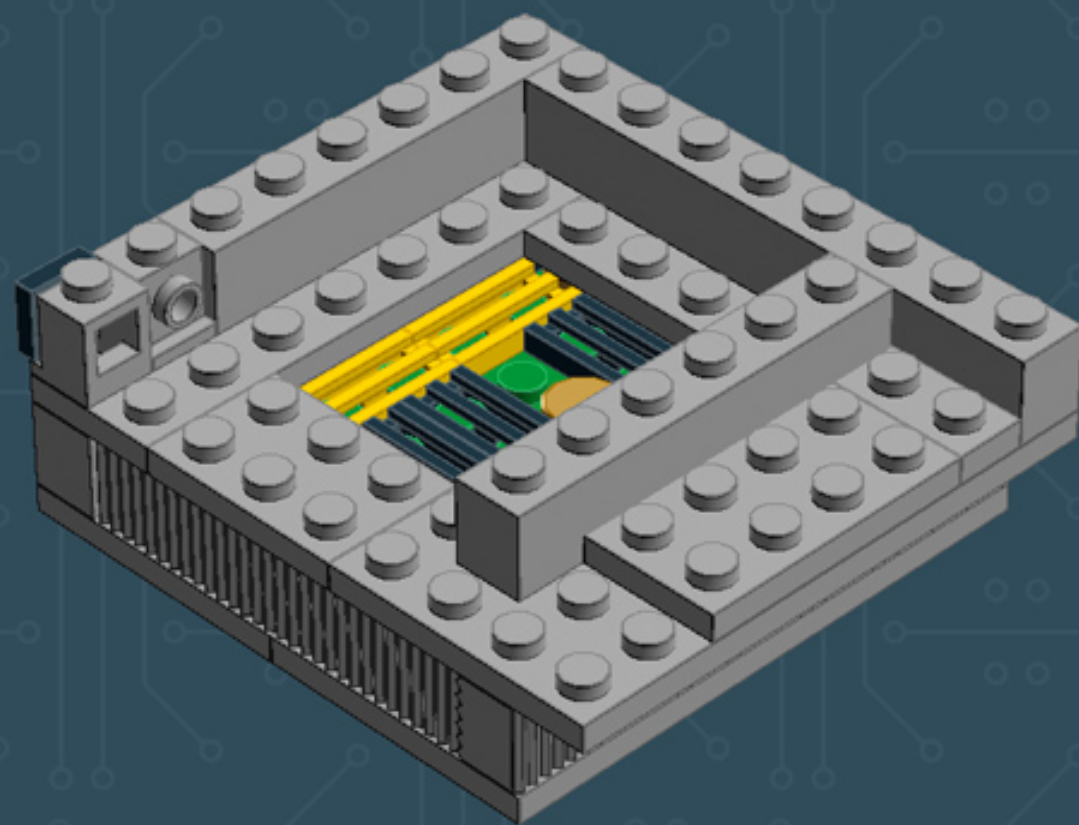

Image	Element ID	Color	Description	Quantity
	4211415	Light Grey	Tile, 1x1	3
	4211414	Light Grey	Tile, 1x2	9
	4211549	Light Grey	Tile, 1x6	6
	4211481	Light Grey	Tile, 1x8	2
	4211413	Light Grey	Tile, 2x2	4
	4560183	Light Grey	Tile, 2x4	7
	4653540	Medium Blue	Plate, 2x2	2
	4657453	Medium Blue	Slope, Curved, 1x4 (No Studs)	5
	4649422	Pearl Gold	Tile, Round, 1x1	4
	302321	Red	Plate, 1x2	1
	241224	Yellow	Tile, Modified, W. Grill	3