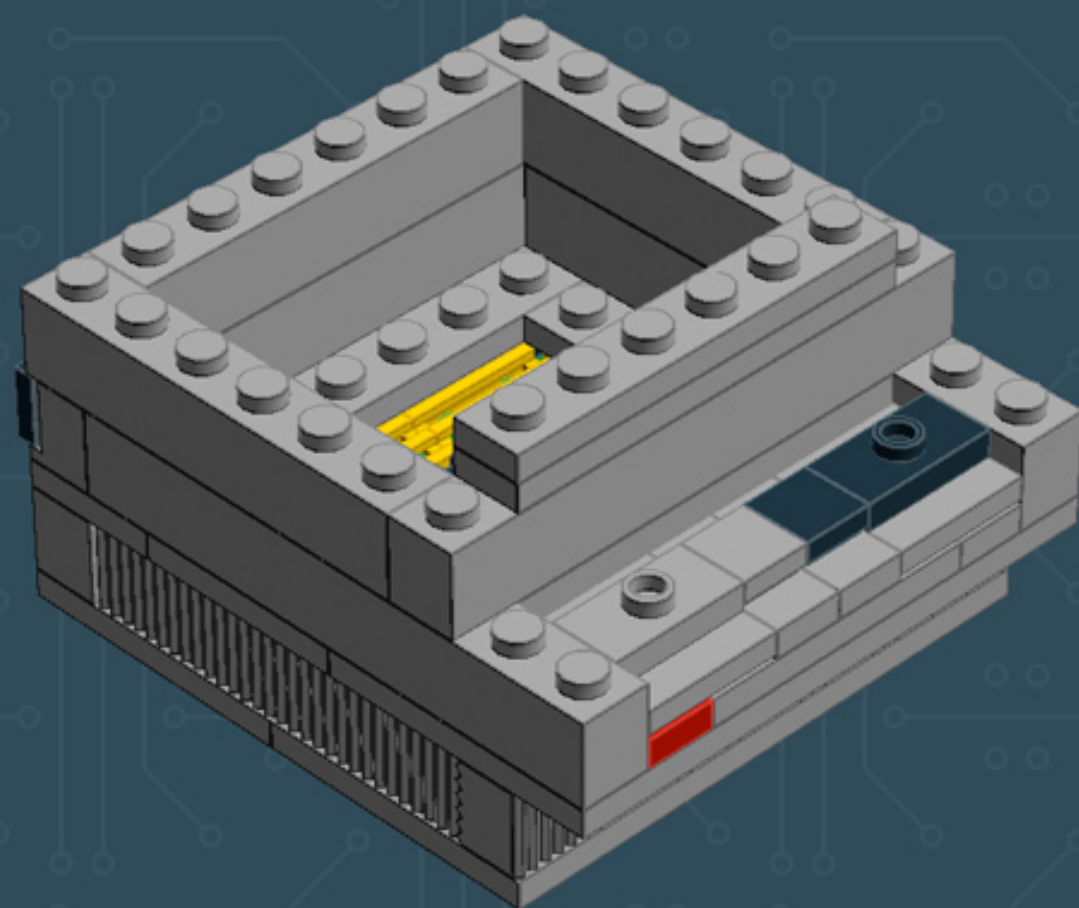

Image	Element ID	Color	Description	Quantity
	4211415	Light Grey	Tile, 1x1	3
	4211414	Light Grey	Tile, 1x2	9
	4211549	Light Grey	Tile, 1x6	6
	4211481	Light Grey	Tile, 1x8	2
	4211413	Light Grey	Tile, 2x2	4
	4560183	Light Grey	Tile, 2x4	7
	4653540	Medium Blue	Plate, 2x2	2
	4657453	Medium Blue	Slope, Curved, 1x4 (No Studs)	5
	4649422	Pearl Gold	Tile, Round, 1x1	4
	302321	Red	Plate, 1x2	1
	241224	Yellow	Tile, Modified, W. Grill	3