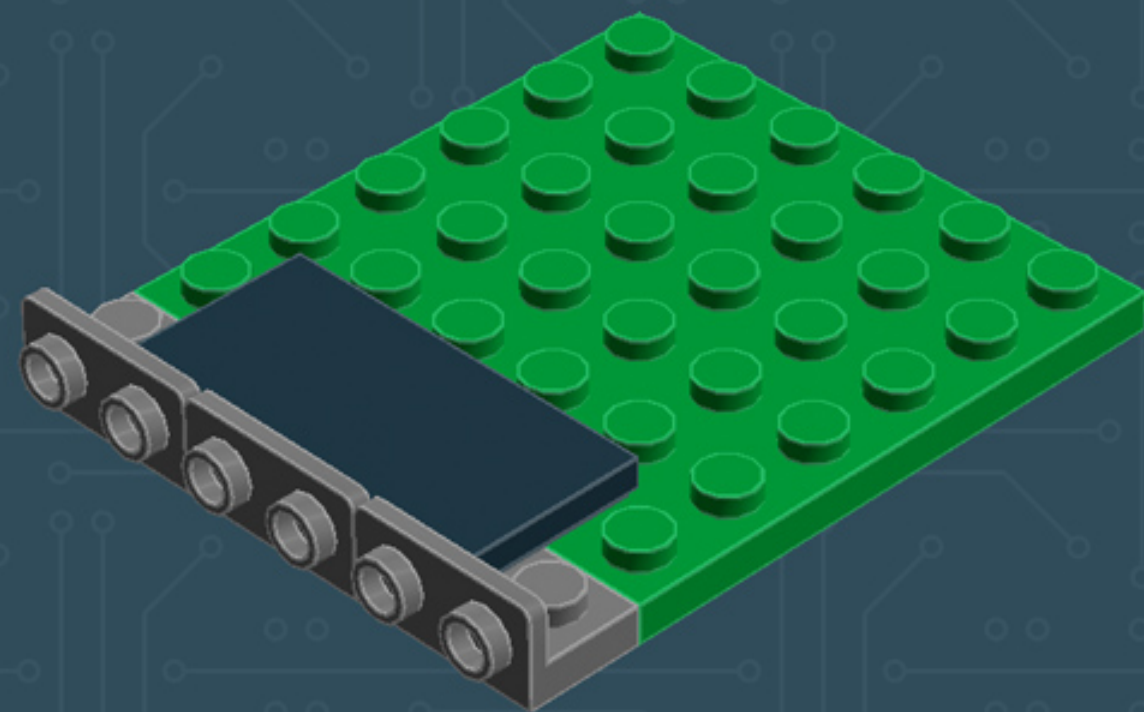

Image	Element ID	Color	Description	Quantity
	4211415	Light Grey	Tile, 1x1	3
	4211414	Light Grey	Tile, 1x2	9
	4211549	Light Grey	Tile, 1x6	6
	4211481	Light Grey	Tile, 1x8	2
	4211413	Light Grey	Tile, 2x2	4
	4560183	Light Grey	Tile, 2x4	7
	4653540	Medium Blue	Plate, 2x2	2
	4657453	Medium Blue	Slope, Curved, 1x4 (No Studs)	5
	4649422	Pearl Gold	Tile, Round, 1x1	4
	302321	Red	Plate, 1x2	1
	241224	Yellow	Tile, Modified, W. Grill	3