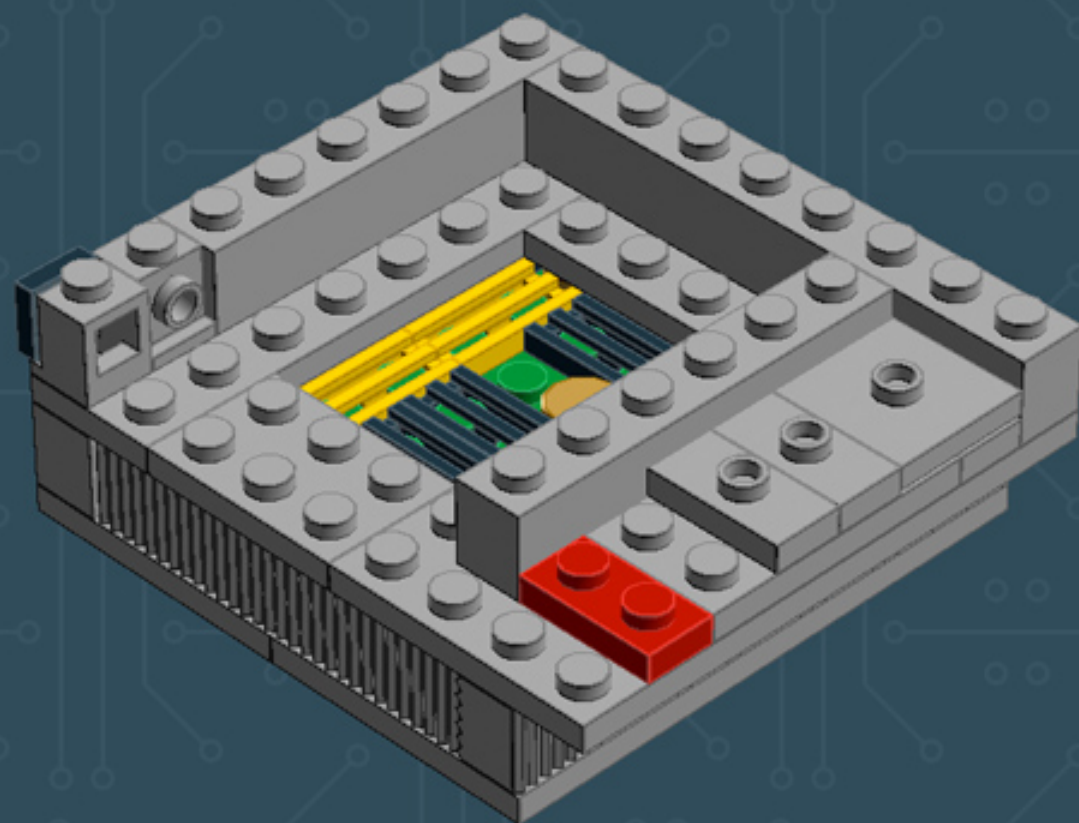

Image	Element ID	Color	Description	Quantity
	4211415	Light Grey	Tile, 1x1	3
	4211414	Light Grey	Tile, 1x2	9
	4211549	Light Grey	Tile, 1x6	6
	4211481	Light Grey	Tile, 1x8	2
	4211413	Light Grey	Tile, 2x2	4
	4560183	Light Grey	Tile, 2x4	7
	4653540	Medium Blue	Plate, 2x2	2
	4657453	Medium Blue	Slope, Curved, 1x4 (No Studs)	5
	4649422	Pearl Gold	Tile, Round, 1x1	4
	302321	Red	Plate, 1x2	1
	241224	Yellow	Tile, Modified, W. Grill	3