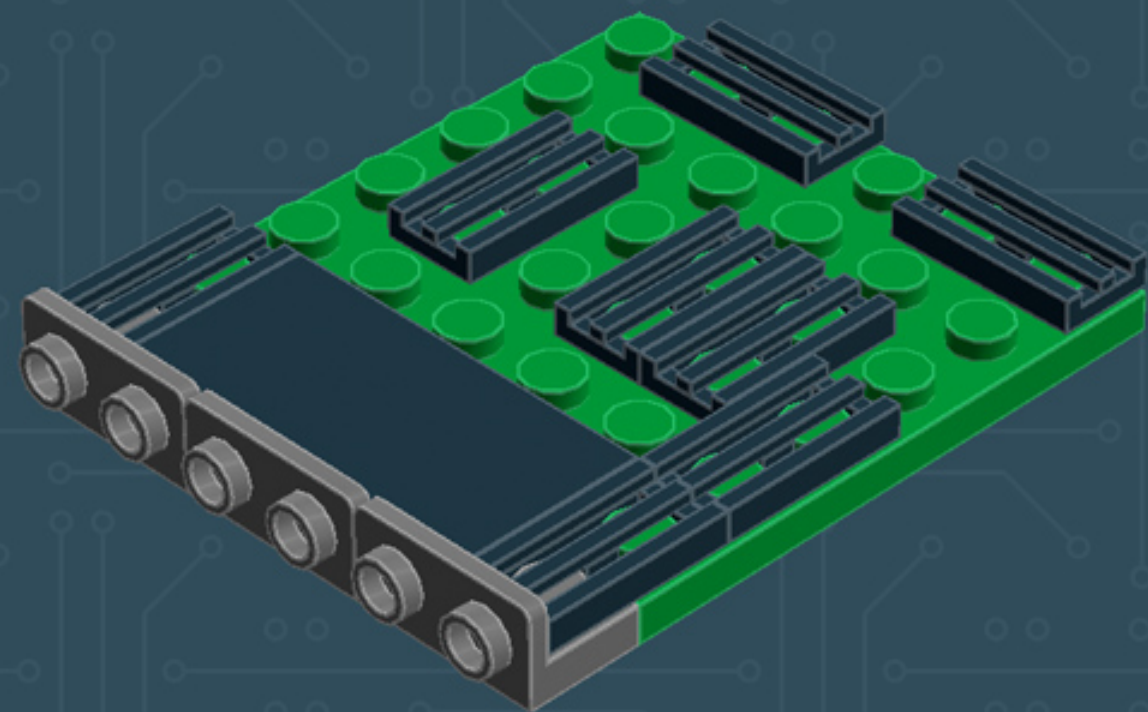

Image	Element ID	Color	Description	Quantity
	4211438	Light Grey	Plate, 1x6	4
	4211425	Light Grey	Plate, 1x8	3
	4211397	Light Grey	Plate, 2x2	4
	4211396	Light Grey	Plate, 2x3	6
	4211395	Light Grey	Plate, 2x4	1
	4211452	Light Grey	Plate, 2x6	3
	4211406	Light Grey	Plate, 2x8	3
	4211401	Light Grey	Plate, 4x12	1
	4211407	Light Grey	Plate, 4x8	4
	4211451	Light Grey	Plate, Jumper, 1x2	17
	4565393	Light Grey	Plate, Jumper, 2x2	9
	4278273	Light Grey	Plate, Round, 2x2, W. Rounded Underside	4
	4568637	Light Grey	Slope, 30°, 1x2x2/3	3
	4211570	Light Grey	Slope, Inverted, 25°, 2x3	2

Image	Element ID	Color	Description	Quantity
	4211415	Light Grey	Tile, 1x1	3
	4211414	Light Grey	Tile, 1x2	9
	4211549	Light Grey	Tile, 1x6	6
	4211481	Light Grey	Tile, 1x8	2
	4211413	Light Grey	Tile, 2x2	4
	4560183	Light Grey	Tile, 2x4	7
	4653540	Medium Blue	Plate, 2x2	2
	4657453	Medium Blue	Slope, Curved, 1x4 (No Studs)	5
	4649422	Pearl Gold	Tile, Round, 1x1	4
	302321	Red	Plate, 1x2	1
	241224	Yellow	Tile, Modified, W. Grill	3