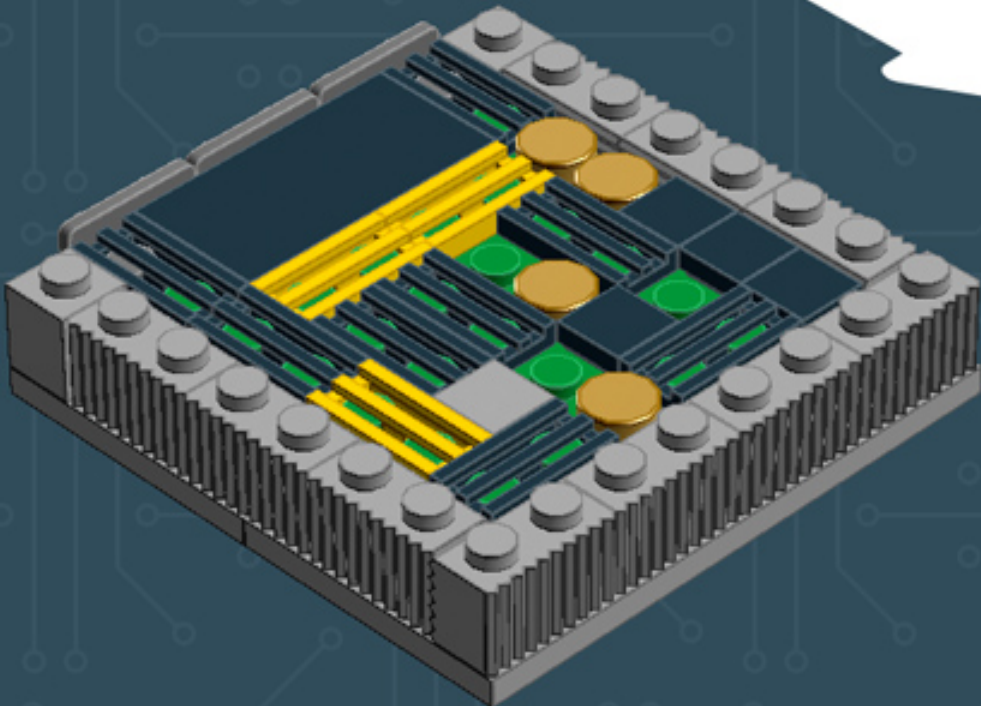

Image	Element ID	Color	Description	Quantity
	4211415	Light Grey	Tile, 1x1	3
	4211414	Light Grey	Tile, 1x2	9
	4211549	Light Grey	Tile, 1x6	6
	4211481	Light Grey	Tile, 1x8	2
	4211413	Light Grey	Tile, 2x2	4
	4560183	Light Grey	Tile, 2x4	7
	4653540	Medium Blue	Plate, 2x2	2
	4657453	Medium Blue	Slope, Curved, 1x4 (No Studs)	5
	4649422	Pearl Gold	Tile, Round, 1x1	4
	302321	Red	Plate, 1x2	1
	241224	Yellow	Tile, Modified, W. Grill	3