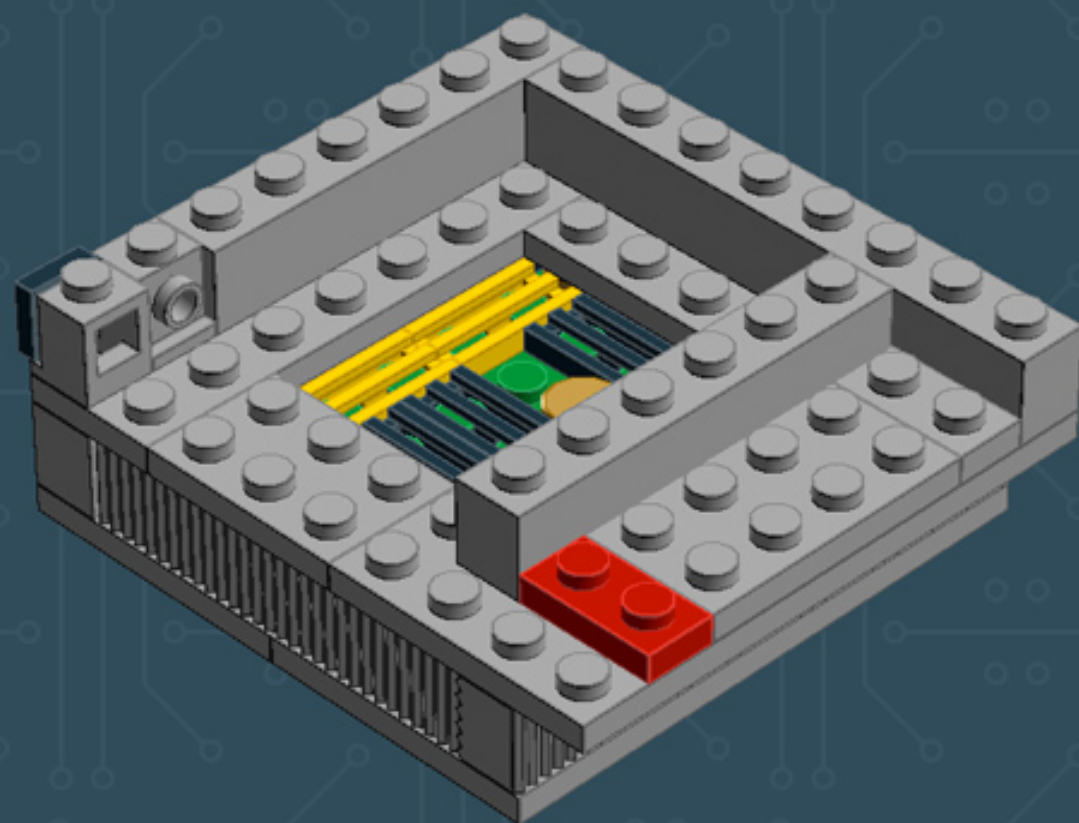

Image	Element ID	Color	Description	Quantity
	4211415	Light Grey	Tile, 1x1	3
	4211414	Light Grey	Tile, 1x2	9
	4211549	Light Grey	Tile, 1x6	6
	4211481	Light Grey	Tile, 1x8	2
	4211413	Light Grey	Tile, 2x2	4
	4560183	Light Grey	Tile, 2x4	7
	4653540	Medium Blue	Plate, 2x2	2
	4657453	Medium Blue	Slope, Curved, 1x4 (No Studs)	5
	4649422	Pearl Gold	Tile, Round, 1x1	4
	302321	Red	Plate, 1x2	1
	241224	Yellow	Tile, Modified, W. Grill	3