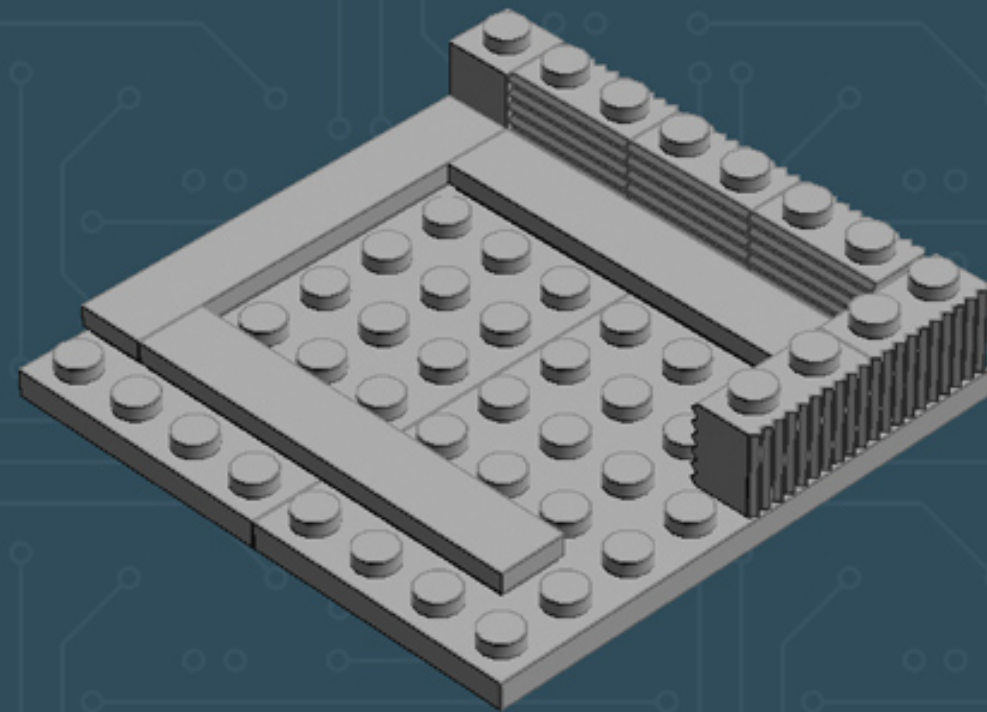

Image	Element ID	Color	Description	Quantity
	4211415	Light Grey	Tile, 1x1	3
	4211414	Light Grey	Tile, 1x2	9
	4211549	Light Grey	Tile, 1x6	6
	4211481	Light Grey	Tile, 1x8	2
	4211413	Light Grey	Tile, 2x2	4
	4560183	Light Grey	Tile, 2x4	7
	4653540	Medium Blue	Plate, 2x2	2
	4657453	Medium Blue	Slope, Curved, 1x4 (No Studs)	5
	4649422	Pearl Gold	Tile, Round, 1x1	4
	302321	Red	Plate, 1x2	1
	241224	Yellow	Tile, Modified, W. Grill	3