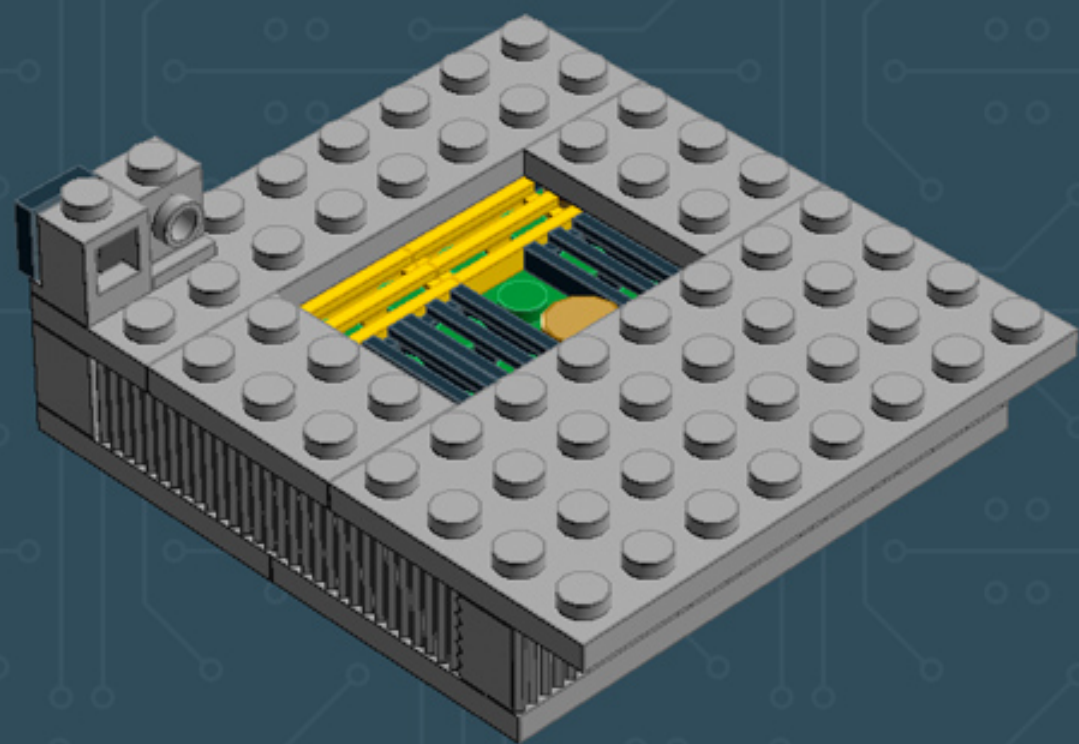

Image	Element ID	Color	Description	Quantity
	4211415	Light Grey	Tile, 1x1	3
	4211414	Light Grey	Tile, 1x2	9
	4211549	Light Grey	Tile, 1x6	6
	4211481	Light Grey	Tile, 1x8	2
	4211413	Light Grey	Tile, 2x2	4
	4560183	Light Grey	Tile, 2x4	7
	4653540	Medium Blue	Plate, 2x2	2
	4657453	Medium Blue	Slope, Curved, 1x4 (No Studs)	5
	4649422	Pearl Gold	Tile, Round, 1x1	4
	302321	Red	Plate, 1x2	1
	241224	Yellow	Tile, Modified, W. Grill	3