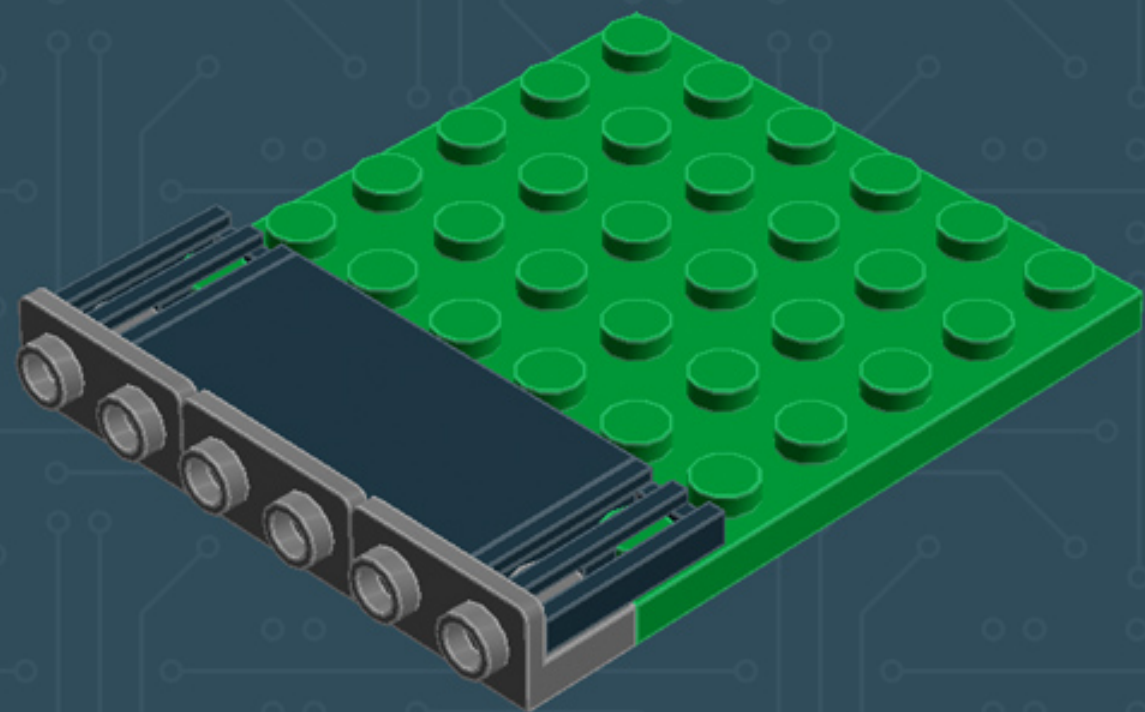

Image	Element ID	Color	Description	Quantity
	4211415	Light Grey	Tile, 1x1	3
	4211414	Light Grey	Tile, 1x2	9
	4211549	Light Grey	Tile, 1x6	6
	4211481	Light Grey	Tile, 1x8	2
	4211413	Light Grey	Tile, 2x2	4
	4560183	Light Grey	Tile, 2x4	7
	4653540	Medium Blue	Plate, 2x2	2
	4657453	Medium Blue	Slope, Curved, 1x4 (No Studs)	5
	4649422	Pearl Gold	Tile, Round, 1x1	4
	302321	Red	Plate, 1x2	1
	241224	Yellow	Tile, Modified, W. Grill	3