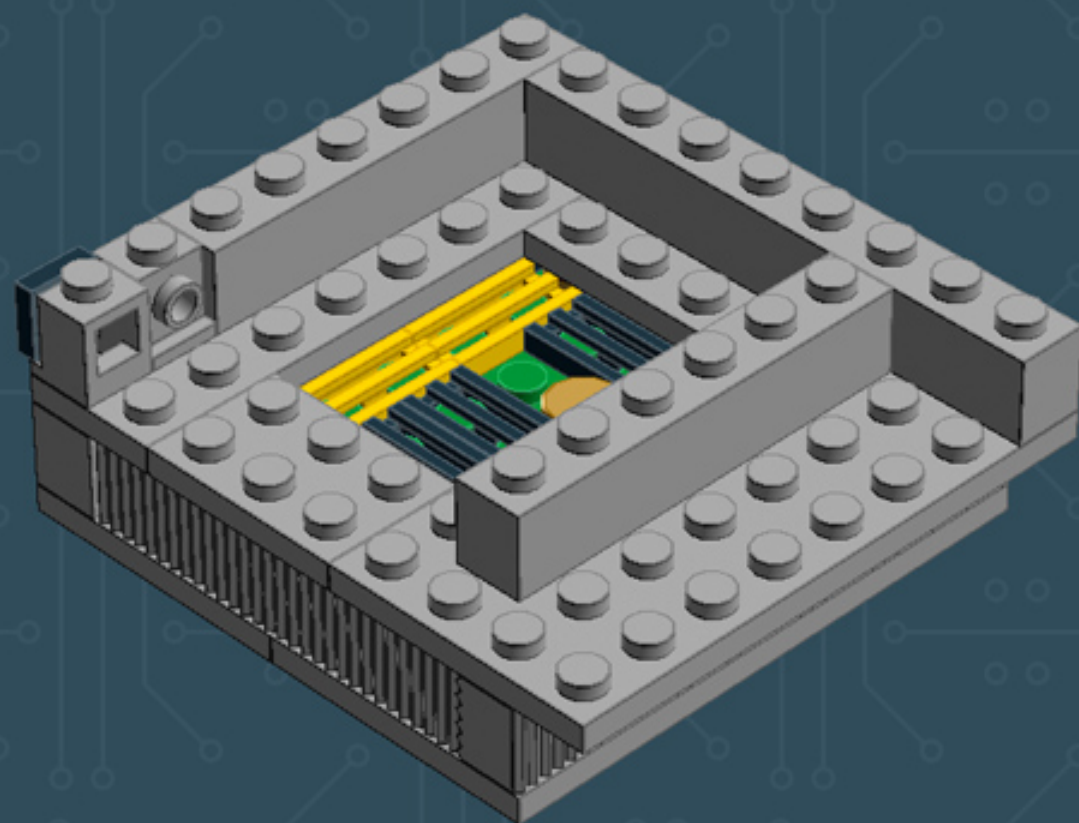

Image	Element ID	Color	Description	Quantity
	4211415	Light Grey	Tile, 1x1	3
	4211414	Light Grey	Tile, 1x2	9
	4211549	Light Grey	Tile, 1x6	6
	4211481	Light Grey	Tile, 1x8	2
	4211413	Light Grey	Tile, 2x2	4
	4560183	Light Grey	Tile, 2x4	7
	4653540	Medium Blue	Plate, 2x2	2
	4657453	Medium Blue	Slope, Curved, 1x4 (No Studs)	5
	4649422	Pearl Gold	Tile, Round, 1x1	4
	302321	Red	Plate, 1x2	1
	241224	Yellow	Tile, Modified, W. Grill	3