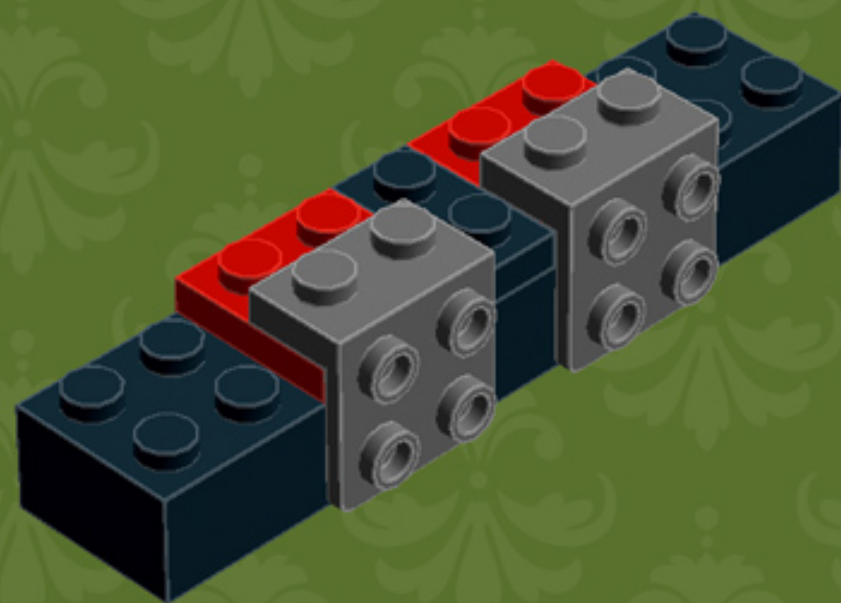

Element ID	Color	Description	Quantity
4633914	Red	Plate W. Bow 1x4x2/3	1
302221	Red	Plate, 2x2	4
4211151	Reddish Brown	Flat Tile, 1x2	3
4211194	Reddish Brown	Flat Tile, 1x4	5
4579690	Reddish Brown	Flat Tile, 2x4	12
4211190	Reddish Brown	Plate, 1x4	7
4211189	Reddish Brown	Plate, 2x3	5
4271874	Reddish Brown	Plate, 4x6	3
4613151	Yellow	Plate W. Bow 1x4x2/3	1
614124	Yellow	Round Plate 1x1	9