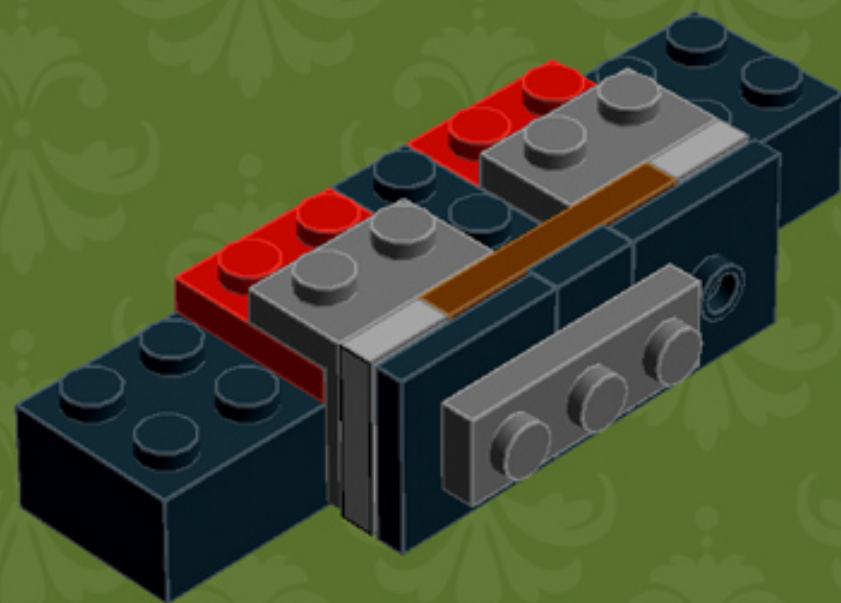

My First TV ('80s Edition)

A LEGO® project by Chris McVeigh
chrismcveigh.com

Element ID	Color	Description	Quantity
4558954	Black	Brick 1x1 W. 1 Knob	8
301026	Black	Brick, 1x4	2
300326	Black	Brick, 2x2	3
300226	Black	Brick, 2x3	8
307026	Black	Flat Tile, 1x1	1
306926	Black	Flat Tile, 1x2	3
4550017	Black	Plate 1x1 W. Holder	1
379426	Black	Plate 1x2 W. 1 Knob	6
4565323	Black	Plate 2x2 W 1 Knob	8
302326	Black	Plate, 1x2	7
362326	Black	Plate, 1x3	2
371026	Black	Plate, 1x4	4
302126	Black	Plate, 2x3	4
302026	Black	Plate, 2x4	4
4504382	Black	Roof Tile 1x1x2/3, Abs	4

Element ID	Color	Description	Quantity
4633914	Red	Plate W. Bow 1x4x2/3	1
302221	Red	Plate, 2x2	4
4211151	Reddish Brown	Flat Tile, 1x2	3
4211194	Reddish Brown	Flat Tile, 1x4	5
4579690	Reddish Brown	Flat Tile, 2x4	12
4211190	Reddish Brown	Plate, 1x4	7
4211189	Reddish Brown	Plate, 2x3	5
4271874	Reddish Brown	Plate, 4x6	3
4613151	Yellow	Plate W. Bow 1x4x2/3	1
614124	Yellow	Round Plate 1x1	9