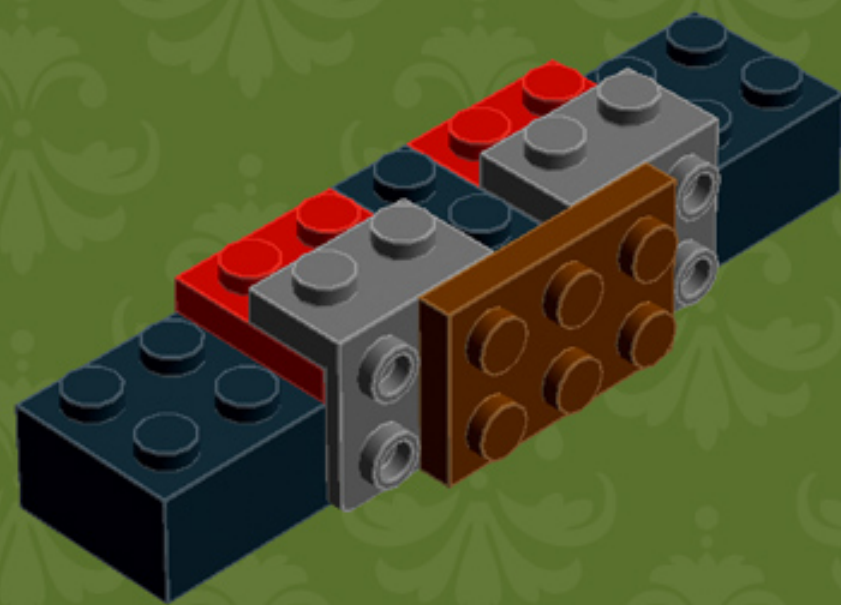

Element ID	Color	Description	Quantity
4633914	Red	Plate W. Bow 1x4x2/3	1
302221	Red	Plate, 2x2	4
4211151	Reddish Brown	Flat Tile, 1x2	3
4211194	Reddish Brown	Flat Tile, 1x4	5
4579690	Reddish Brown	Flat Tile, 2x4	12
4211190	Reddish Brown	Plate, 1x4	7
4211189	Reddish Brown	Plate, 2x3	5
4271874	Reddish Brown	Plate, 4x6	3
4613151	Yellow	Plate W. Bow 1x4x2/3	1
614124	Yellow	Round Plate 1x1	9