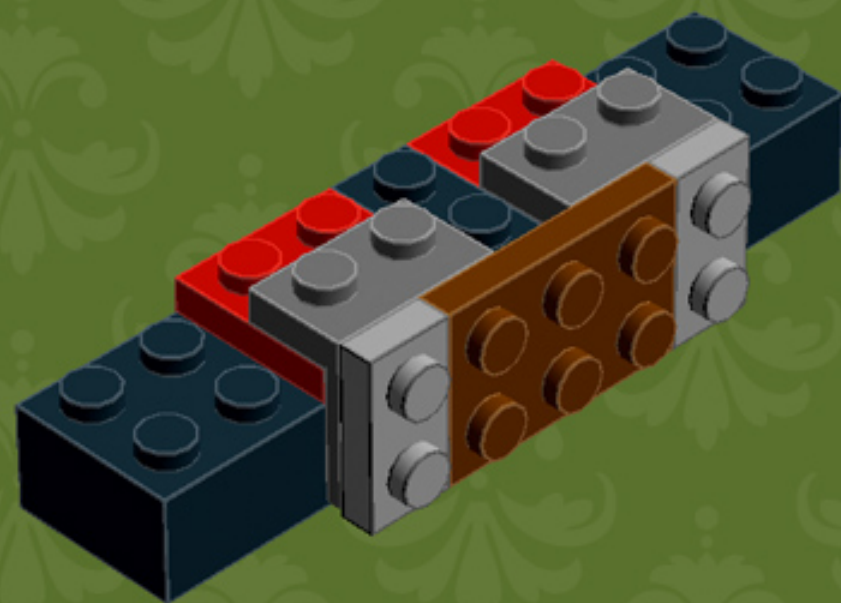

My First TV ('80s Edition)

A LEGO® project by Chris McVeigh
chrismcveigh.com

Element ID	Color	Description	Quantity
4558954	Black	Brick 1x1 W. 1 Knob	8
301026	Black	Brick, 1x4	2
300326	Black	Brick, 2x2	3
300226	Black	Brick, 2x3	8
307026	Black	Flat Tile, 1x1	1
306926	Black	Flat Tile, 1x2	3
4550017	Black	Plate 1x1 W. Holder	1
379426	Black	Plate 1x2 W. 1 Knob	6
4565323	Black	Plate 2x2 W 1 Knob	8
302326	Black	Plate, 1x2	7
362326	Black	Plate, 1x3	2
371026	Black	Plate, 1x4	4
302126	Black	Plate, 2x3	4
302026	Black	Plate, 2x4	4
4504382	Black	Roof Tile 1x1x2/3, Abs	4

Element ID	Color	Description	Quantity
4633914	Red	Plate W. Bow 1x4x2/3	1
302221	Red	Plate, 2x2	4
4211151	Reddish Brown	Flat Tile, 1x2	3
4211194	Reddish Brown	Flat Tile, 1x4	5
4579690	Reddish Brown	Flat Tile, 2x4	12
4211190	Reddish Brown	Plate, 1x4	7
4211189	Reddish Brown	Plate, 2x3	5
4271874	Reddish Brown	Plate, 4x6	3
4613151	Yellow	Plate W. Bow 1x4x2/3	1
614124	Yellow	Round Plate 1x1	9