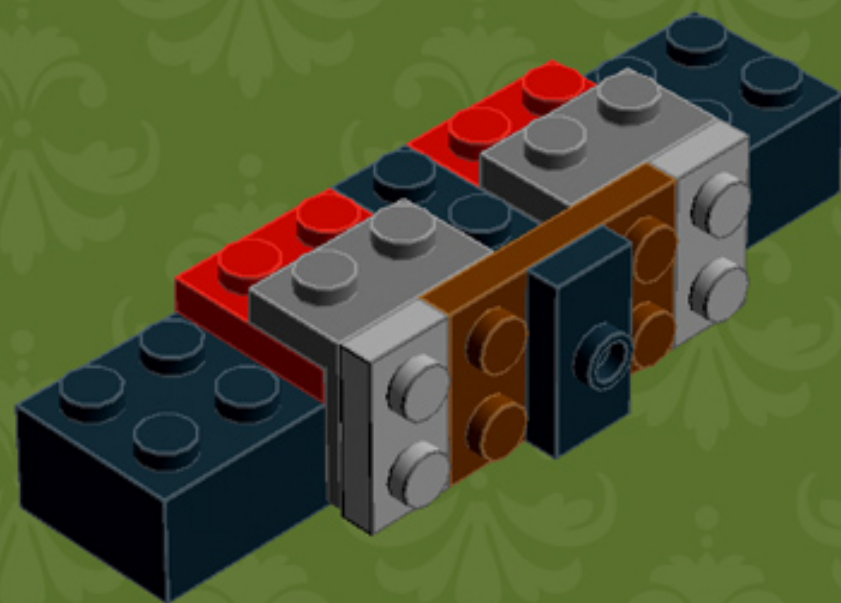

My First TV ('80s Edition)

A LEGO® project by Chris McVeigh
chrismcveigh.com

Element ID	Color	Description	Quantity
4558954	Black	Brick 1x1 W. 1 Knob	8
301026	Black	Brick, 1x4	2
300326	Black	Brick, 2x2	3
300226	Black	Brick, 2x3	8
307026	Black	Flat Tile, 1x1	1
306926	Black	Flat Tile, 1x2	3
4550017	Black	Plate 1x1 W. Holder	1
379426	Black	Plate 1x2 W. 1 Knob	6
4565323	Black	Plate 2x2 W 1 Knob	8
302326	Black	Plate, 1x2	7
362326	Black	Plate, 1x3	2
371026	Black	Plate, 1x4	4
302126	Black	Plate, 2x3	4
302026	Black	Plate, 2x4	4
4504382	Black	Roof Tile 1x1x2/3, Abs	4

Element ID	Color	Description	Quantity
4633914	Red	Plate W. Bow 1x4x2/3	1
302221	Red	Plate, 2x2	4
4211151	Reddish Brown	Flat Tile, 1x2	3
4211194	Reddish Brown	Flat Tile, 1x4	5
4579690	Reddish Brown	Flat Tile, 2x4	12
4211190	Reddish Brown	Plate, 1x4	7
4211189	Reddish Brown	Plate, 2x3	5
4271874	Reddish Brown	Plate, 4x6	3
4613151	Yellow	Plate W. Bow 1x4x2/3	1
614124	Yellow	Round Plate 1x1	9