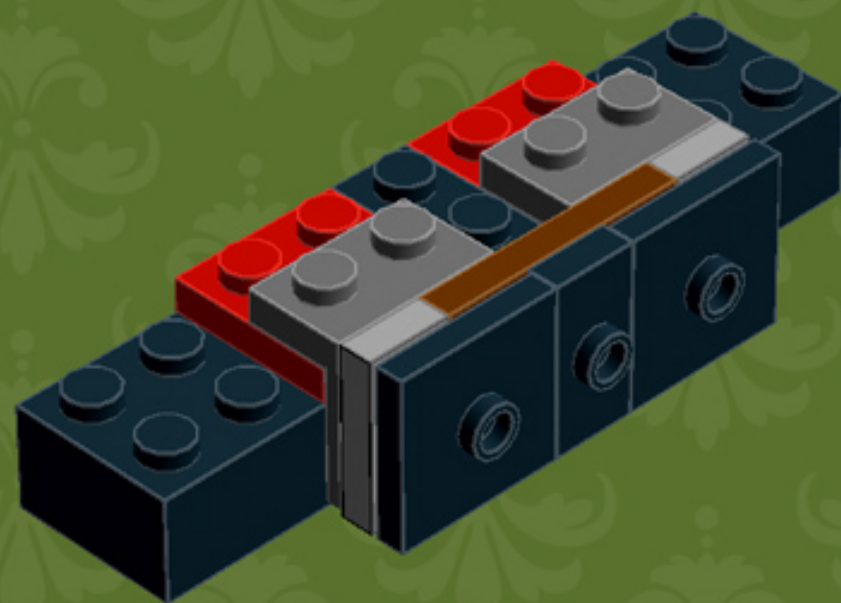

My First TV ('80s Edition)

A LEGO® project by Chris McVeigh
chrismcveigh.com

Element ID	Color	Description	Quantity
4558954	Black	Brick 1x1 W. 1 Knob	8
301026	Black	Brick, 1x4	2
300326	Black	Brick, 2x2	3
300226	Black	Brick, 2x3	8
307026	Black	Flat Tile, 1x1	1
306926	Black	Flat Tile, 1x2	3
4550017	Black	Plate 1x1 W. Holder	1
379426	Black	Plate 1x2 W. 1 Knob	6
4565323	Black	Plate 2x2 W 1 Knob	8
302326	Black	Plate, 1x2	7
362326	Black	Plate, 1x3	2
371026	Black	Plate, 1x4	4
302126	Black	Plate, 2x3	4
302026	Black	Plate, 2x4	4
4504382	Black	Roof Tile 1x1x2/3, Abs	4

Element ID	Color	Description	Quantity
4633914	Red	Plate W. Bow 1x4x2/3	1
302221	Red	Plate, 2x2	4
4211151	Reddish Brown	Flat Tile, 1x2	3
4211194	Reddish Brown	Flat Tile, 1x4	5
4579690	Reddish Brown	Flat Tile, 2x4	12
4211190	Reddish Brown	Plate, 1x4	7
4211189	Reddish Brown	Plate, 2x3	5
4271874	Reddish Brown	Plate, 4x6	3
4613151	Yellow	Plate W. Bow 1x4x2/3	1
614124	Yellow	Round Plate 1x1	9