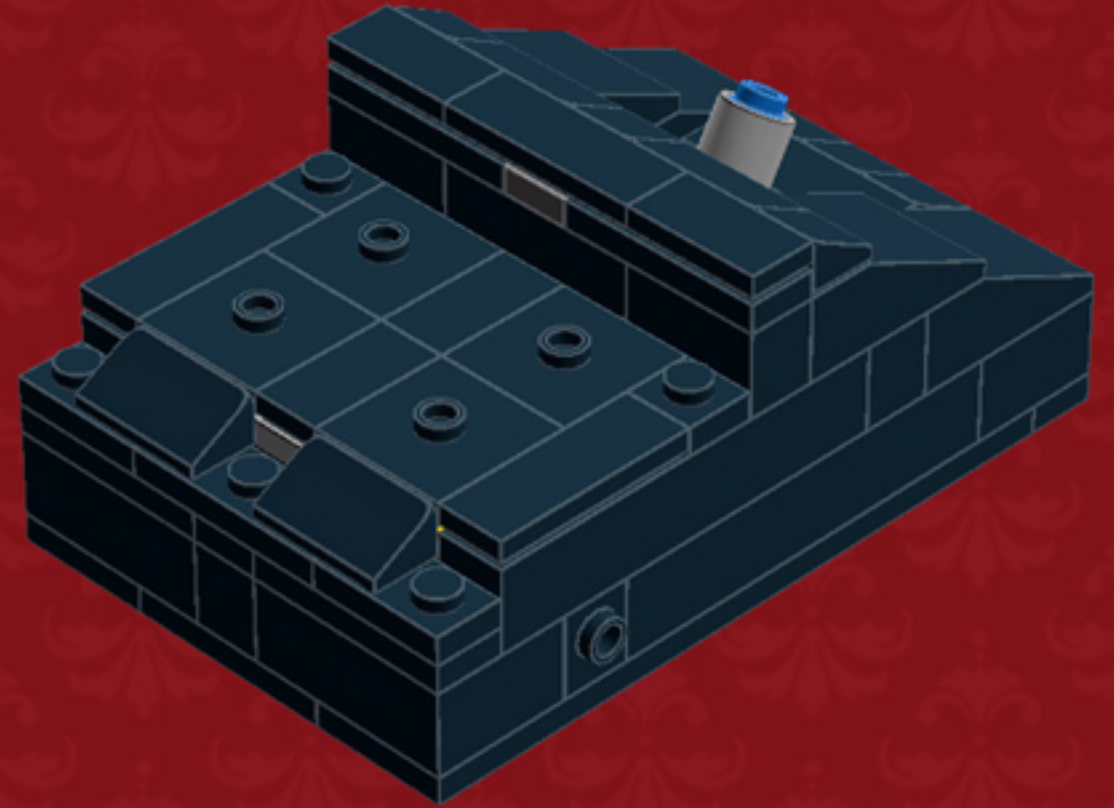

	Element ID	Color	Description	Quantity
	362326	Black	Plate 1X3	10
	371026	Black	Plate 1X4	5
	383226	Black	Plate 2X10	2
	403226	Black	Plate 2X2 Round	4
	4565323	Black	Plate 2X2 W 1 Knob	4
	302126	Black	Plate 2X3	6
	302026	Black	Plate 2X4	4
	4504382	Black	Roof Tile 1X1X2/3, Abs	12
	6069000	Black	Roof Tile 1X2 45° W 1/3 Plate	4
	4548180	Black	Roof Tile 1X2X2/3, Abs	4
	428726	Black	Roof Tile 1X3/25° Inv.	5
	329826	Black	Roof Tile 2X3/25°	4
	4558850	Black	Spiral Tube W. Tube Stud	1

	Element ID	Color	Description	Quantity
	4143005	Bright Blue	Connector Peg W. Knob	1
	379523	Bright Blue	Plate 2X6	4
	366624	Bright Yellow	Plate 1X6	6
	4210719	Dark Stone Grey	Plate 1X1	3
	6019987	Dark Stone Grey	Plate 1X2 W. Hor. Hole Ø 4.8	2
	4560175	Medium Stone Grey	Double Bush 3M Ø4.9	1
	4211549	Medium Stone Grey	Flat Tile 1X6	2
	6015347	Medium Stone Grey	Plate 3X3	4
	4211350	Medium Stone Grey	Radiator Grille 1X2	3
	4526985	Medium Stone Grey	Tube W/Double Ø4.85	1
	6018931	Transparent	Plate Round 4X4 With Ø16Mm Hole	1
	415001	White	Flat Tile 2X2, Round	1