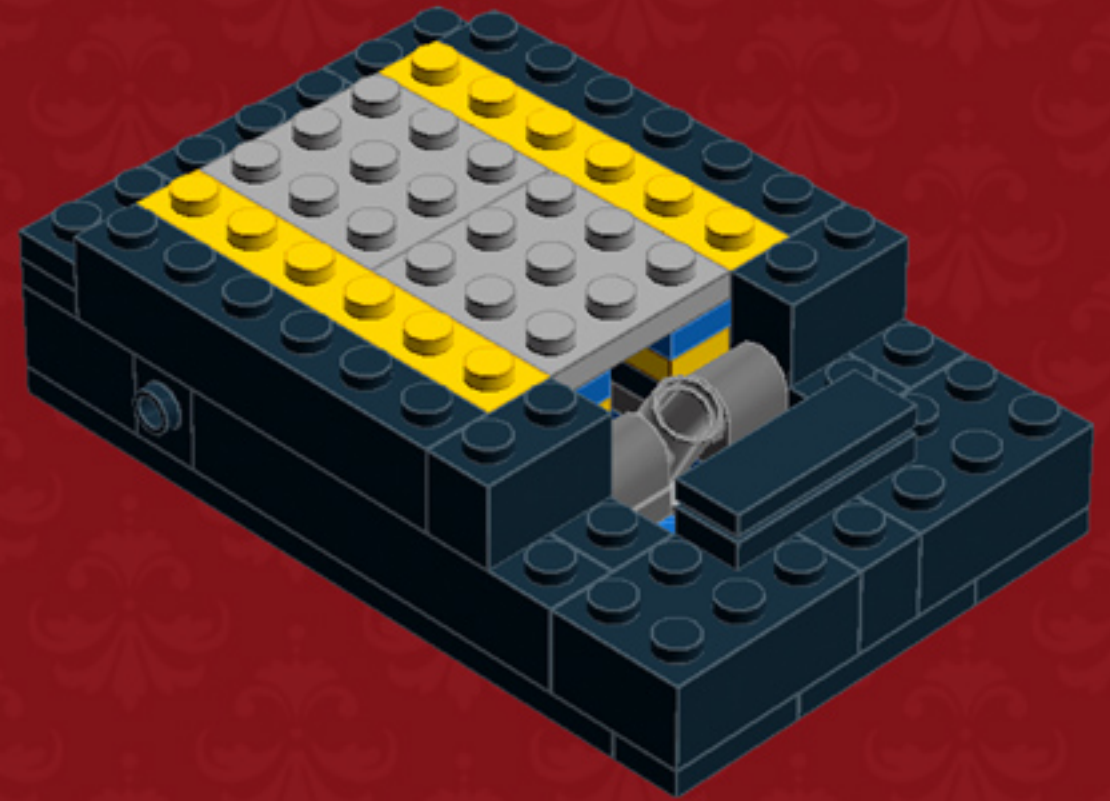

	Element ID	Color	Description	Quantity
	362326	Black	Plate 1X3	10
	371026	Black	Plate 1X4	5
	383226	Black	Plate 2X10	2
	403226	Black	Plate 2X2 Round	4
	4565323	Black	Plate 2X2 W 1 Knob	4
	302126	Black	Plate 2X3	6
	302026	Black	Plate 2X4	4
	4504382	Black	Roof Tile 1X1X2/3, Abs	12
	6069000	Black	Roof Tile 1X2 45° W 1/3 Plate	4
	4548180	Black	Roof Tile 1X2X2/3, Abs	4
	428726	Black	Roof Tile 1X3/25° Inv.	5
	329826	Black	Roof Tile 2X3/25°	4
	4558850	Black	Spiral Tube W. Tube Stud	1

	Element ID	Color	Description	Quantity
	4143005	Bright Blue	Connector Peg W. Knob	1
	379523	Bright Blue	Plate 2X6	4
	366624	Bright Yellow	Plate 1X6	6
	4210719	Dark Stone Grey	Plate 1X1	3
	6019987	Dark Stone Grey	Plate 1X2 W. Hor. Hole Ø 4.8	2
	4560175	Medium Stone Grey	Double Bush 3M Ø4.9	1
	4211549	Medium Stone Grey	Flat Tile 1X6	2
	6015347	Medium Stone Grey	Plate 3X3	4
	4211350	Medium Stone Grey	Radiator Grille 1X2	3
	4526985	Medium Stone Grey	Tube W/Double Ø4.85	1
	6018931	Transparent	Plate Round 4X4 With Ø16Mm Hole	1
	415001	White	Flat Tile 2X2, Round	1