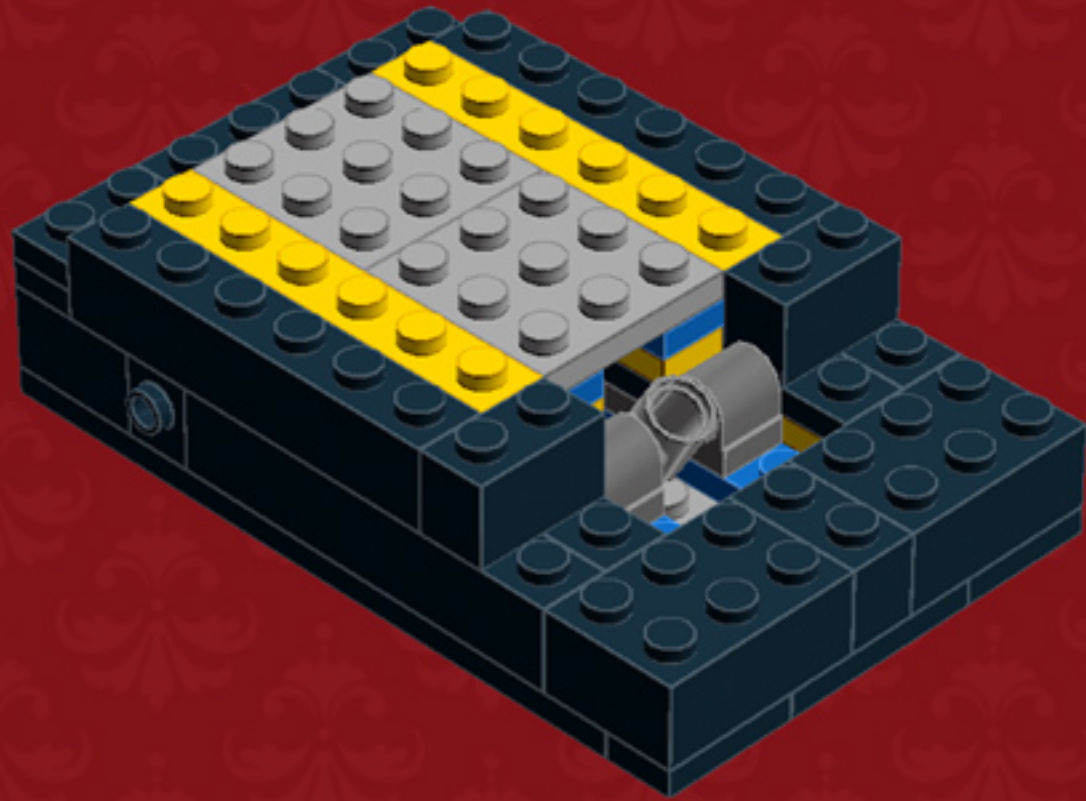

	Element ID	Color	Description	Quantity
	362326	Black	Plate 1X3	10
	371026	Black	Plate 1X4	5
	383226	Black	Plate 2X10	2
	403226	Black	Plate 2X2 Round	4
	4565323	Black	Plate 2X2 W 1 Knob	4
	302126	Black	Plate 2X3	6
	302026	Black	Plate 2X4	4
	4504382	Black	Roof Tile 1X1X2/3, Abs	12
	6069000	Black	Roof Tile 1X2 45° W 1/3 Plate	4
	4548180	Black	Roof Tile 1X2X2/3, Abs	4
	428726	Black	Roof Tile 1X3/25° Inv.	5
	329826	Black	Roof Tile 2X3/25°	4
	4558850	Black	Spiral Tube W. Tube Stud	1

	Element ID	Color	Description	Quantity
	4143005	Bright Blue	Connector Peg W. Knob	1
	379523	Bright Blue	Plate 2X6	4
	366624	Bright Yellow	Plate 1X6	6
	4210719	Dark Stone Grey	Plate 1X1	3
	6019987	Dark Stone Grey	Plate 1X2 W. Hor. Hole Ø 4.8	2
	4560175	Medium Stone Grey	Double Bush 3M Ø4.9	1
	4211549	Medium Stone Grey	Flat Tile 1X6	2
	6015347	Medium Stone Grey	Plate 3X3	4
	4211350	Medium Stone Grey	Radiator Grille 1X2	3
	4526985	Medium Stone Grey	Tube W/Double Ø4.85	1
	6018931	Transparent	Plate Round 4X4 With Ø16Mm Hole	1
	415001	White	Flat Tile 2X2, Round	1