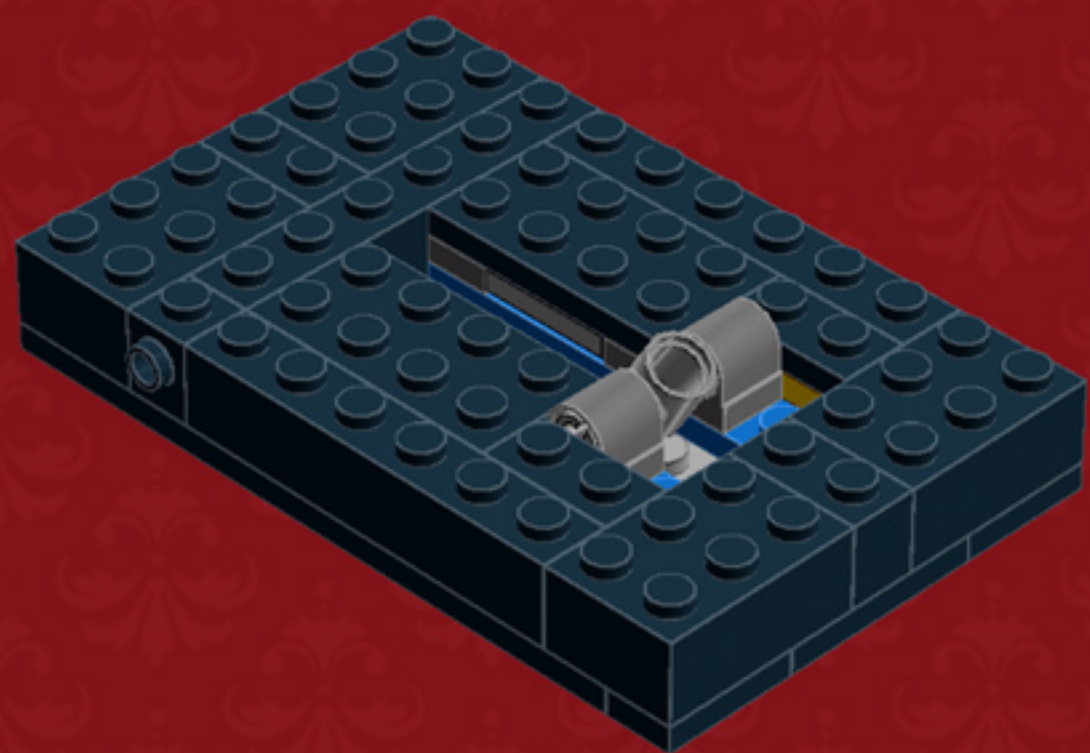

	Element ID	Color	Description	Quantity
	362326	Black	Plate 1X3	10
	371026	Black	Plate 1X4	5
	383226	Black	Plate 2X10	2
	403226	Black	Plate 2X2 Round	4
	4565323	Black	Plate 2X2 W 1 Knob	4
	302126	Black	Plate 2X3	6
	302026	Black	Plate 2X4	4
	4504382	Black	Roof Tile 1X1X2/3, Abs	12
	6069000	Black	Roof Tile 1X2 45° W 1/3 Plate	4
	4548180	Black	Roof Tile 1X2X2/3, Abs	4
	428726	Black	Roof Tile 1X3/25° Inv.	5
	329826	Black	Roof Tile 2X3/25°	4
	4558850	Black	Spiral Tube W. Tube Stud	1

	Element ID	Color	Description	Quantity
	4143005	Bright Blue	Connector Peg W. Knob	1
	379523	Bright Blue	Plate 2X6	4
	366624	Bright Yellow	Plate 1X6	6
	4210719	Dark Stone Grey	Plate 1X1	3
	6019987	Dark Stone Grey	Plate 1X2 W. Hor. Hole Ø 4.8	2
	4560175	Medium Stone Grey	Double Bush 3M Ø4.9	1
	4211549	Medium Stone Grey	Flat Tile 1X6	2
	6015347	Medium Stone Grey	Plate 3X3	4
	4211350	Medium Stone Grey	Radiator Grille 1X2	3
	4526985	Medium Stone Grey	Tube W/Double Ø4.85	1
	6018931	Transparent	Plate Round 4X4 With Ø16Mm Hole	1
	415001	White	Flat Tile 2X2, Round	1