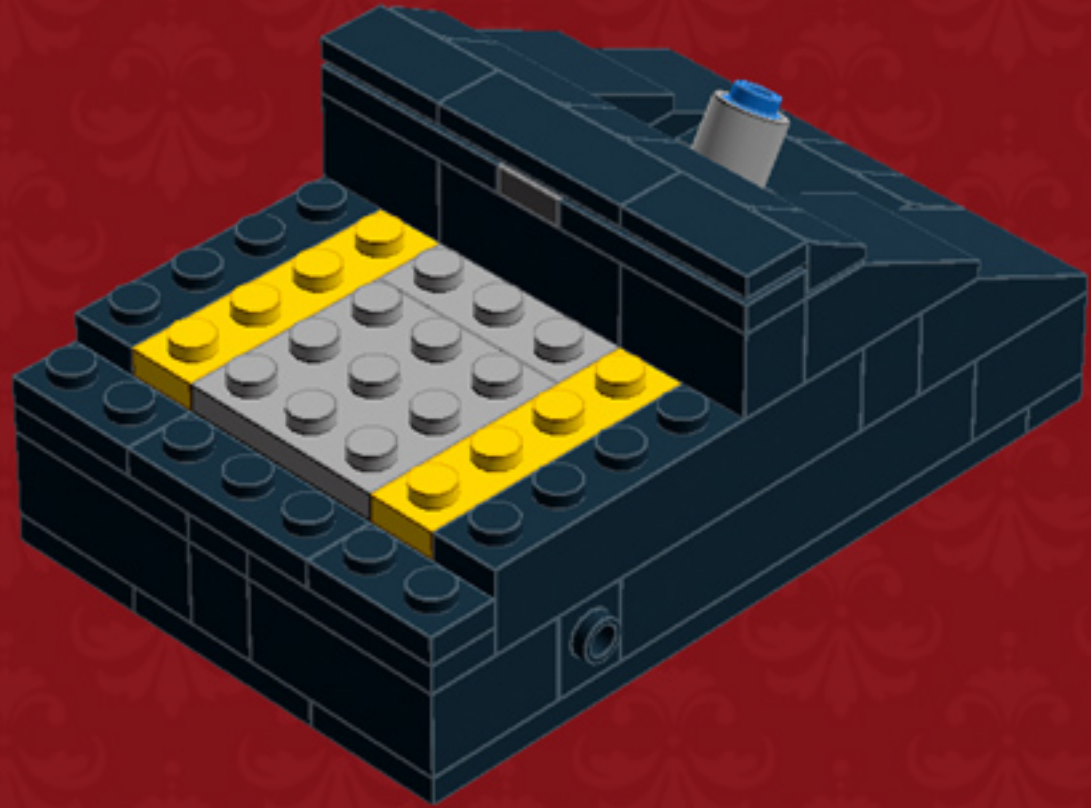

	Element ID	Color	Description	Quantity
	362326	Black	Plate 1X3	10
	371026	Black	Plate 1X4	5
	383226	Black	Plate 2X10	2
	403226	Black	Plate 2X2 Round	4
	4565323	Black	Plate 2X2 W 1 Knob	4
	302126	Black	Plate 2X3	6
	302026	Black	Plate 2X4	4
	4504382	Black	Roof Tile 1X1X2/3, Abs	12
	6069000	Black	Roof Tile 1X2 45° W 1/3 Plate	4
	4548180	Black	Roof Tile 1X2X2/3, Abs	4
	428726	Black	Roof Tile 1X3/25° Inv.	5
	329826	Black	Roof Tile 2X3/25°	4
	4558850	Black	Spiral Tube W. Tube Stud	1

	Element ID	Color	Description	Quantity
	4143005	Bright Blue	Connector Peg W. Knob	1
	379523	Bright Blue	Plate 2X6	4
	366624	Bright Yellow	Plate 1X6	6
	4210719	Dark Stone Grey	Plate 1X1	3
	6019987	Dark Stone Grey	Plate 1X2 W. Hor. Hole Ø 4.8	2
	4560175	Medium Stone Grey	Double Bush 3M Ø4.9	1
	4211549	Medium Stone Grey	Flat Tile 1X6	2
	6015347	Medium Stone Grey	Plate 3X3	4
	4211350	Medium Stone Grey	Radiator Grille 1X2	3
	4526985	Medium Stone Grey	Tube W/Double Ø4.85	1
	6018931	Transparent	Plate Round 4X4 With Ø16Mm Hole	1
	415001	White	Flat Tile 2X2, Round	1