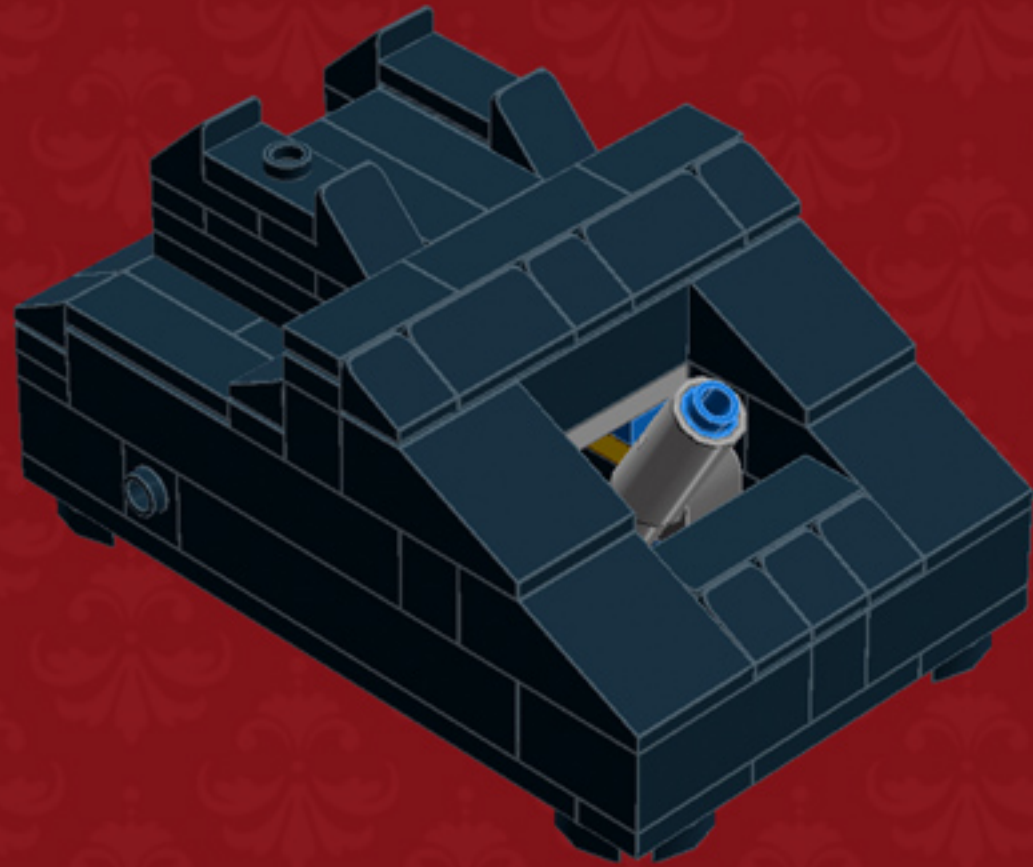

	Element ID	Color	Description	Quantity
	362326	Black	Plate 1X3	10
	371026	Black	Plate 1X4	5
	383226	Black	Plate 2X10	2
	403226	Black	Plate 2X2 Round	4
	4565323	Black	Plate 2X2 W 1 Knob	4
	302126	Black	Plate 2X3	6
	302026	Black	Plate 2X4	4
	4504382	Black	Roof Tile 1X1X2/3, Abs	12
	6069000	Black	Roof Tile 1X2 45° W 1/3 Plate	4
	4548180	Black	Roof Tile 1X2X2/3, Abs	4
	428726	Black	Roof Tile 1X3/25° Inv.	5
	329826	Black	Roof Tile 2X3/25°	4
	4558850	Black	Spiral Tube W. Tube Stud	1

	Element ID	Color	Description	Quantity
	4143005	Bright Blue	Connector Peg W. Knob	1
	379523	Bright Blue	Plate 2X6	4
	366624	Bright Yellow	Plate 1X6	6
	4210719	Dark Stone Grey	Plate 1X1	3
	6019987	Dark Stone Grey	Plate 1X2 W. Hor. Hole Ø 4.8	2
	4560175	Medium Stone Grey	Double Bush 3M Ø4.9	1
	4211549	Medium Stone Grey	Flat Tile 1X6	2
	6015347	Medium Stone Grey	Plate 3X3	4
	4211350	Medium Stone Grey	Radiator Grille 1X2	3
	4526985	Medium Stone Grey	Tube W/Double Ø4.85	1
	6018931	Transparent	Plate Round 4X4 With Ø16Mm Hole	1
	415001	White	Flat Tile 2X2, Round	1