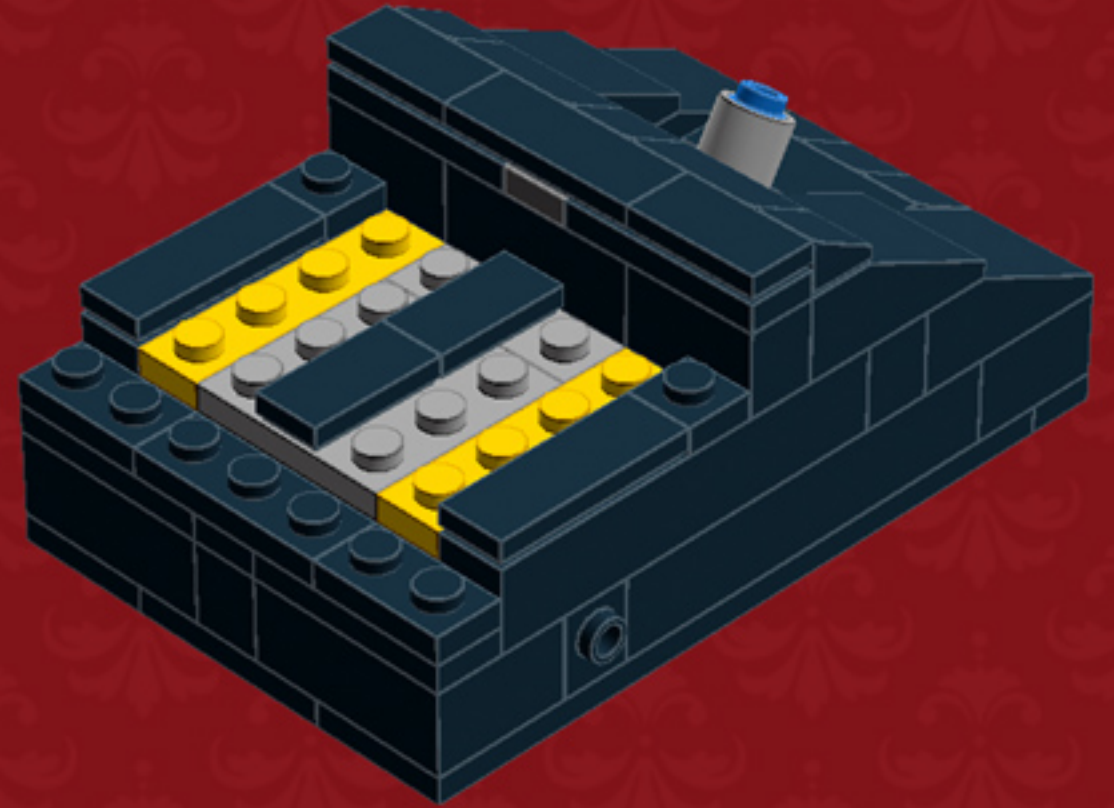

	Element ID	Color	Description	Quantity
	362326	Black	Plate 1X3	10
	371026	Black	Plate 1X4	5
	383226	Black	Plate 2X10	2
	403226	Black	Plate 2X2 Round	4
	4565323	Black	Plate 2X2 W 1 Knob	4
	302126	Black	Plate 2X3	6
	302026	Black	Plate 2X4	4
	4504382	Black	Roof Tile 1X1X2/3, Abs	12
	6069000	Black	Roof Tile 1X2 45° W 1/3 Plate	4
	4548180	Black	Roof Tile 1X2X2/3, Abs	4
	428726	Black	Roof Tile 1X3/25° Inv.	5
	329826	Black	Roof Tile 2X3/25°	4
	4558850	Black	Spiral Tube W. Tube Stud	1

	Element ID	Color	Description	Quantity
	4143005	Bright Blue	Connector Peg W. Knob	1
	379523	Bright Blue	Plate 2X6	4
	366624	Bright Yellow	Plate 1X6	6
	4210719	Dark Stone Grey	Plate 1X1	3
	6019987	Dark Stone Grey	Plate 1X2 W. Hor. Hole Ø 4.8	2
	4560175	Medium Stone Grey	Double Bush 3M Ø4.9	1
	4211549	Medium Stone Grey	Flat Tile 1X6	2
	6015347	Medium Stone Grey	Plate 3X3	4
	4211350	Medium Stone Grey	Radiator Grille 1X2	3
	4526985	Medium Stone Grey	Tube W/Double Ø4.85	1
	6018931	Transparent	Plate Round 4X4 With Ø16Mm Hole	1
	415001	White	Flat Tile 2X2, Round	1