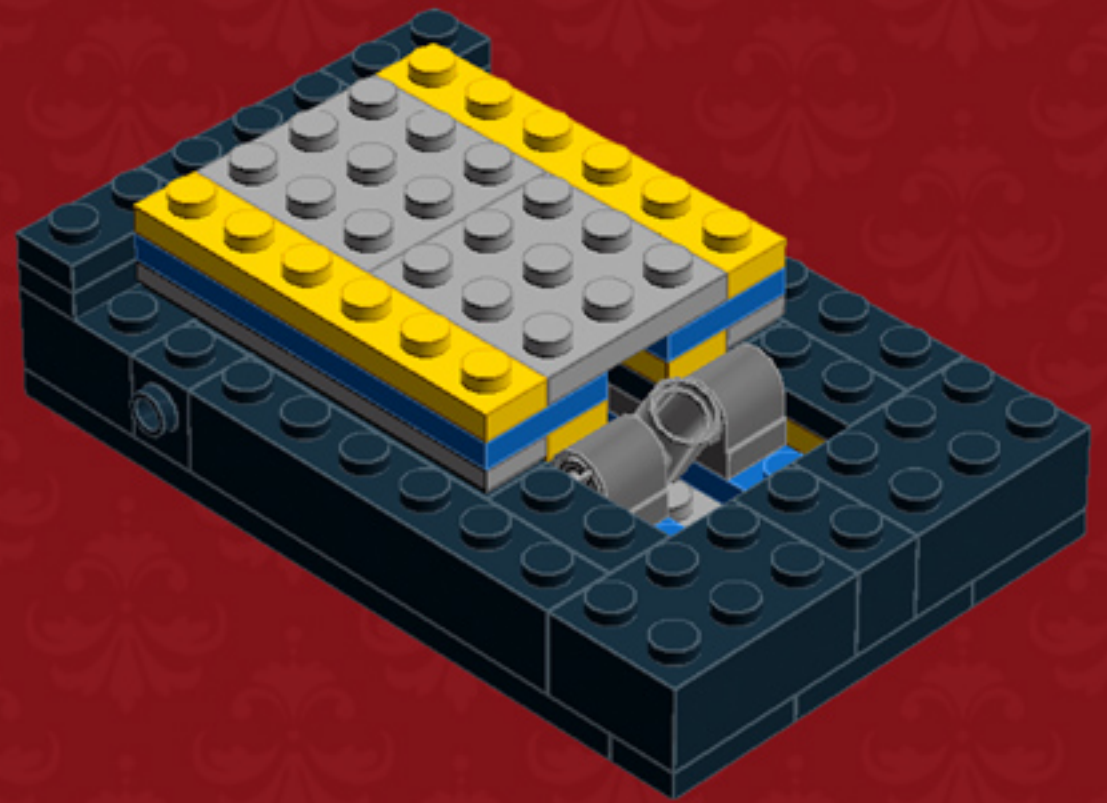

	Element ID	Color	Description	Quantity
	362326	Black	Plate 1X3	10
	371026	Black	Plate 1X4	5
	383226	Black	Plate 2X10	2
	403226	Black	Plate 2X2 Round	4
	4565323	Black	Plate 2X2 W 1 Knob	4
	302126	Black	Plate 2X3	6
	302026	Black	Plate 2X4	4
	4504382	Black	Roof Tile 1X1X2/3, Abs	12
	6069000	Black	Roof Tile 1X2 45° W 1/3 Plate	4
	4548180	Black	Roof Tile 1X2X2/3, Abs	4
	428726	Black	Roof Tile 1X3/25° Inv.	5
	329826	Black	Roof Tile 2X3/25°	4
	4558850	Black	Spiral Tube W. Tube Stud	1

	Element ID	Color	Description	Quantity
	4143005	Bright Blue	Connector Peg W. Knob	1
	379523	Bright Blue	Plate 2X6	4
	366624	Bright Yellow	Plate 1X6	6
	4210719	Dark Stone Grey	Plate 1X1	3
	6019987	Dark Stone Grey	Plate 1X2 W. Hor. Hole Ø 4.8	2
	4560175	Medium Stone Grey	Double Bush 3M Ø4.9	1
	4211549	Medium Stone Grey	Flat Tile 1X6	2
	6015347	Medium Stone Grey	Plate 3X3	4
	4211350	Medium Stone Grey	Radiator Grille 1X2	3
	4526985	Medium Stone Grey	Tube W/Double Ø4.85	1
	6018931	Transparent	Plate Round 4X4 With Ø16Mm Hole	1
	415001	White	Flat Tile 2X2, Round	1