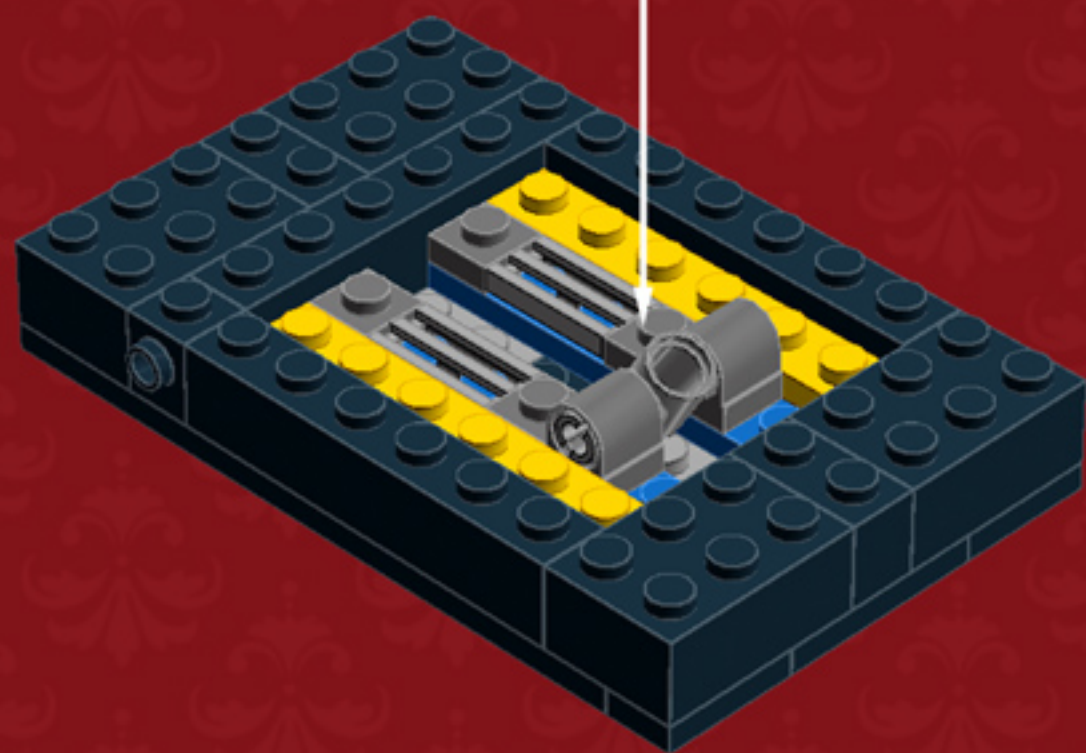

	Element ID	Color	Description	Quantity
	4143005	Bright Blue	Connector Peg W. Knob	1
	379523	Bright Blue	Plate 2X6	4
	366624	Bright Yellow	Plate 1X6	6
	4210719	Dark Stone Grey	Plate 1X1	3
	6019987	Dark Stone Grey	Plate 1X2 W. Hor. Hole Ø 4.8	2
	4560175	Medium Stone Grey	Double Bush 3M Ø4.9	1
	4211549	Medium Stone Grey	Flat Tile 1X6	2
	6015347	Medium Stone Grey	Plate 3X3	4
	4211350	Medium Stone Grey	Radiator Grille 1X2	3
	4526985	Medium Stone Grey	Tube W/Double Ø4.85	1
	6018931	Transparent	Plate Round 4X4 With Ø16Mm Hole	1
	415001	White	Flat Tile 2X2, Round	1