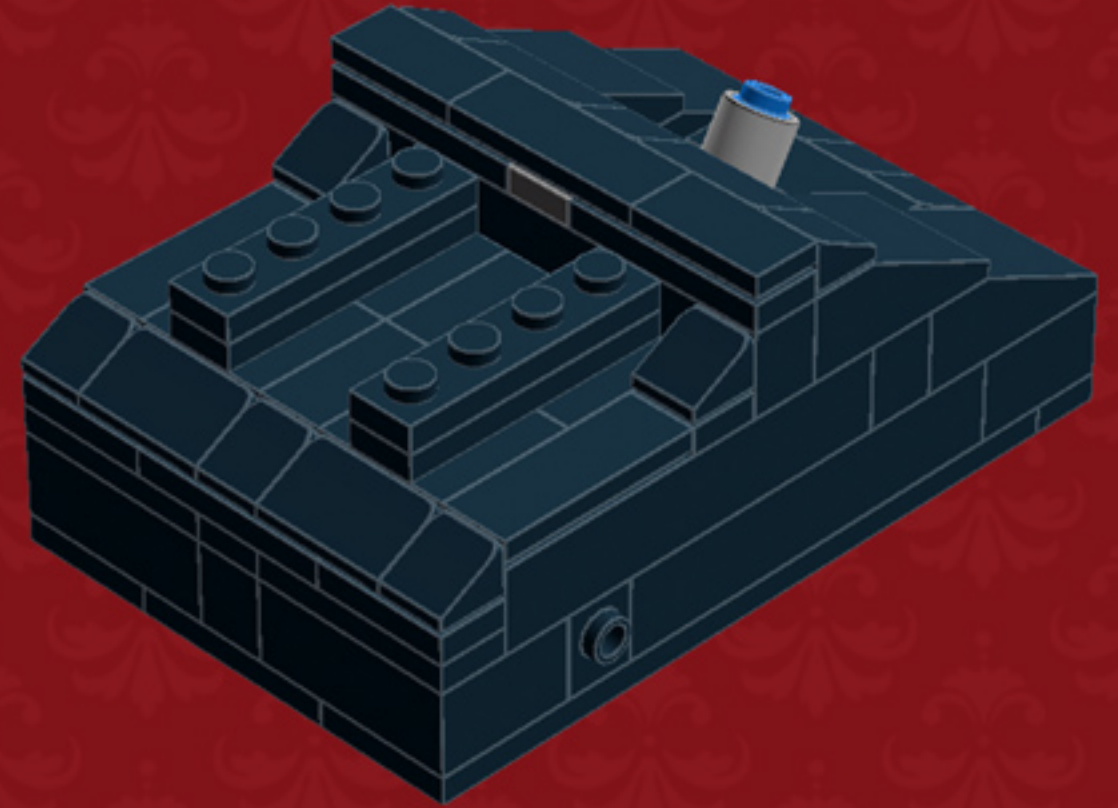

	Element ID	Color	Description	Quantity
	362326	Black	Plate 1X3	10
	371026	Black	Plate 1X4	5
	383226	Black	Plate 2X10	2
	403226	Black	Plate 2X2 Round	4
	4565323	Black	Plate 2X2 W 1 Knob	4
	302126	Black	Plate 2X3	6
	302026	Black	Plate 2X4	4
	4504382	Black	Roof Tile 1X1X2/3, Abs	12
	6069000	Black	Roof Tile 1X2 45° W 1/3 Plate	4
	4548180	Black	Roof Tile 1X2X2/3, Abs	4
	428726	Black	Roof Tile 1X3/25° Inv.	5
	329826	Black	Roof Tile 2X3/25°	4
	4558850	Black	Spiral Tube W. Tube Stud	1

	Element ID	Color	Description	Quantity
	4143005	Bright Blue	Connector Peg W. Knob	1
	379523	Bright Blue	Plate 2X6	4
	366624	Bright Yellow	Plate 1X6	6
	4210719	Dark Stone Grey	Plate 1X1	3
	6019987	Dark Stone Grey	Plate 1X2 W. Hor. Hole Ø 4.8	2
	4560175	Medium Stone Grey	Double Bush 3M Ø4.9	1
	4211549	Medium Stone Grey	Flat Tile 1X6	2
	6015347	Medium Stone Grey	Plate 3X3	4
	4211350	Medium Stone Grey	Radiator Grille 1X2	3
	4526985	Medium Stone Grey	Tube W/Double Ø4.85	1
	6018931	Transparent	Plate Round 4X4 With Ø16Mm Hole	1
	415001	White	Flat Tile 2X2, Round	1