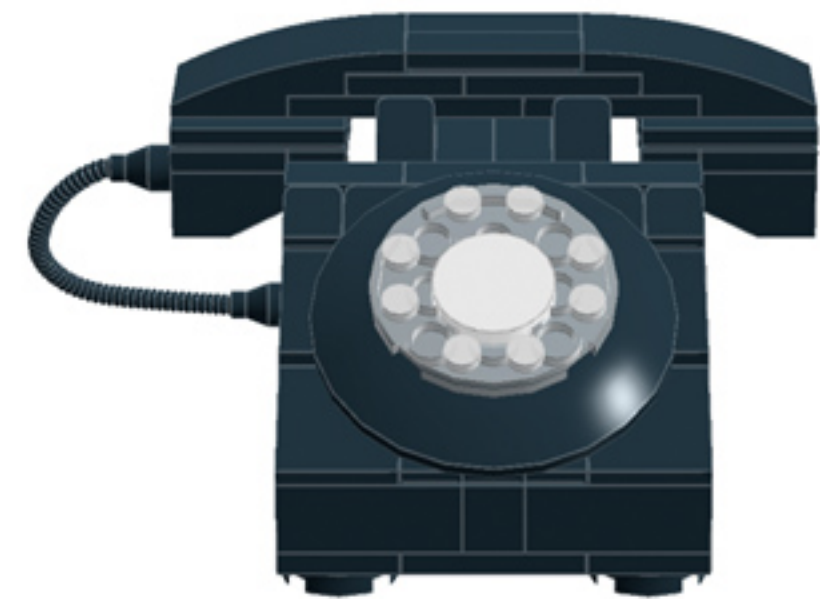

Rotary Telephone

A LEGO® project by Chris McVeigh
chrismcveigh.com

v2.0

Element ID	Color	Description	Quantity
4558954	Black	Brick 1X1 W. 1 Knob	1
4214559	Black	Brick 1X1 W. 2 Knobs	1
300426	Black	Brick 1X2	6
300926	Black	Brick 1X6	5
300226	Black	Brick 2X3	5
4647286	Black	Brick W. Bow 2X4	2
4121715	Black	Connector Peg W. Friction	1
306926	Black	Flat Tile 1X2	5
4558170	Black	Flat Tile 1X3	10
6058341	Black	Parabola 6X6	1
302426	Black	Plate 1X1	4
302326	Black	Plate 1X2	8
379426	Black	Plate 1X2 W. 1 Knob	7

	Element ID	Color	Description	Quantity
	362326	Black	Plate 1X3	10
	371026	Black	Plate 1X4	5
	383226	Black	Plate 2X10	2
	403226	Black	Plate 2X2 Round	4
	4565323	Black	Plate 2X2 W 1 Knob	4
	302126	Black	Plate 2X3	6
	302026	Black	Plate 2X4	4
	4504382	Black	Roof Tile 1X1X2/3, Abs	12
	6069000	Black	Roof Tile 1X2 45° W 1/3 Plate	4
	4548180	Black	Roof Tile 1X2X2/3, Abs	4
	428726	Black	Roof Tile 1X3/25° Inv.	5
	329826	Black	Roof Tile 2X3/25°	4
	4558850	Black	Spiral Tube W. Tube Stud	1

	Element ID	Color	Description	Quantity
	4143005	Bright Blue	Connector Peg W. Knob	1
	379523	Bright Blue	Plate 2X6	4
	366624	Bright Yellow	Plate 1X6	6
	4210719	Dark Stone Grey	Plate 1X1	3
	6019987	Dark Stone Grey	Plate 1X2 W. Hor. Hole Ø 4.8	2
	4560175	Medium Stone Grey	Double Bush 3M Ø4.9	1
	4211549	Medium Stone Grey	Flat Tile 1X6	2
	6015347	Medium Stone Grey	Plate 3X3	4
	4211350	Medium Stone Grey	Radiator Grille 1X2	3
	4526985	Medium Stone Grey	Tube W/Double Ø4.85	1
	6018931	Transparent	Plate Round 4X4 With Ø16Mm Hole	1
	415001	White	Flat Tile 2X2, Round	1