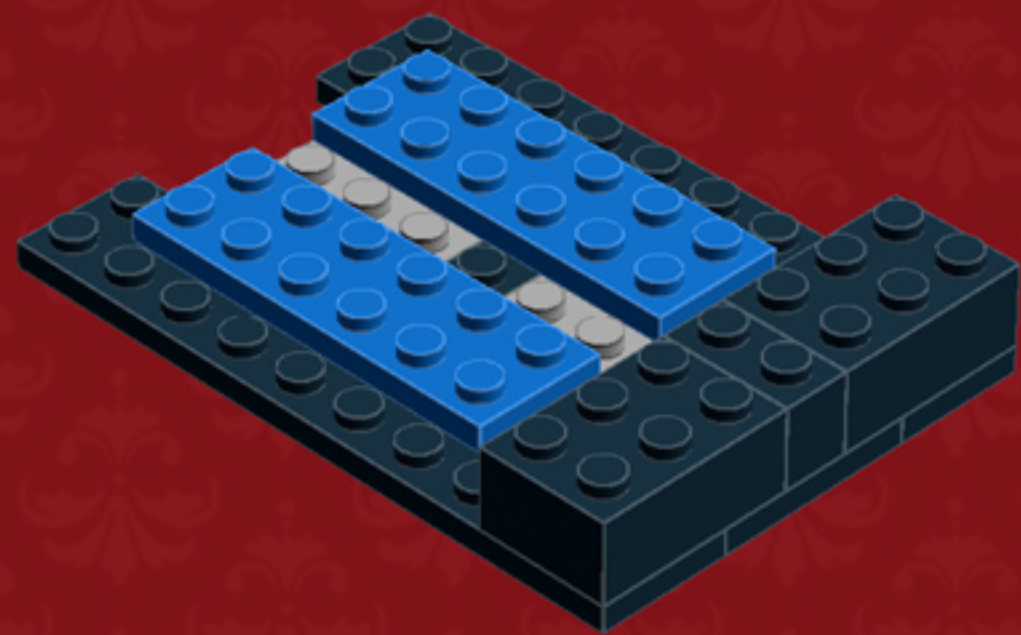

Rotary Telephone

A LEGO® project by Chris McVeigh
chrismcveigh.com

v2.0

Element ID	Color	Description	Quantity
4558954	Black	Brick 1X1 W. 1 Knob	1
4214559	Black	Brick 1X1 W. 2 Knobs	1
300426	Black	Brick 1X2	6
300926	Black	Brick 1X6	5
300226	Black	Brick 2X3	5
4647286	Black	Brick W. Bow 2X4	2
4121715	Black	Connector Peg W. Friction	1
306926	Black	Flat Tile 1X2	5
4558170	Black	Flat Tile 1X3	10
6058341	Black	Parabola 6X6	1
302426	Black	Plate 1X1	4
302326	Black	Plate 1X2	8
379426	Black	Plate 1X2 W. 1 Knob	7

	Element ID	Color	Description	Quantity
	362326	Black	Plate 1X3	10
	371026	Black	Plate 1X4	5
	383226	Black	Plate 2X10	2
	403226	Black	Plate 2X2 Round	4
	4565323	Black	Plate 2X2 W 1 Knob	4
	302126	Black	Plate 2X3	6
	302026	Black	Plate 2X4	4
	4504382	Black	Roof Tile 1X1X2/3, Abs	12
	6069000	Black	Roof Tile 1X2 45° W 1/3 Plate	4
	4548180	Black	Roof Tile 1X2X2/3, Abs	4
	428726	Black	Roof Tile 1X3/25° Inv.	5
	329826	Black	Roof Tile 2X3/25°	4
	4558850	Black	Spiral Tube W. Tube Stud	1

	Element ID	Color	Description	Quantity
	4143005	Bright Blue	Connector Peg W. Knob	1
	379523	Bright Blue	Plate 2X6	4
	366624	Bright Yellow	Plate 1X6	6
	4210719	Dark Stone Grey	Plate 1X1	3
	6019987	Dark Stone Grey	Plate 1X2 W. Hor. Hole Ø 4.8	2
	4560175	Medium Stone Grey	Double Bush 3M Ø4.9	1
	4211549	Medium Stone Grey	Flat Tile 1X6	2
	6015347	Medium Stone Grey	Plate 3X3	4
	4211350	Medium Stone Grey	Radiator Grille 1X2	3
	4526985	Medium Stone Grey	Tube W/Double Ø4.85	1
	6018931	Transparent	Plate Round 4X4 With Ø16Mm Hole	1
	415001	White	Flat Tile 2X2, Round	1