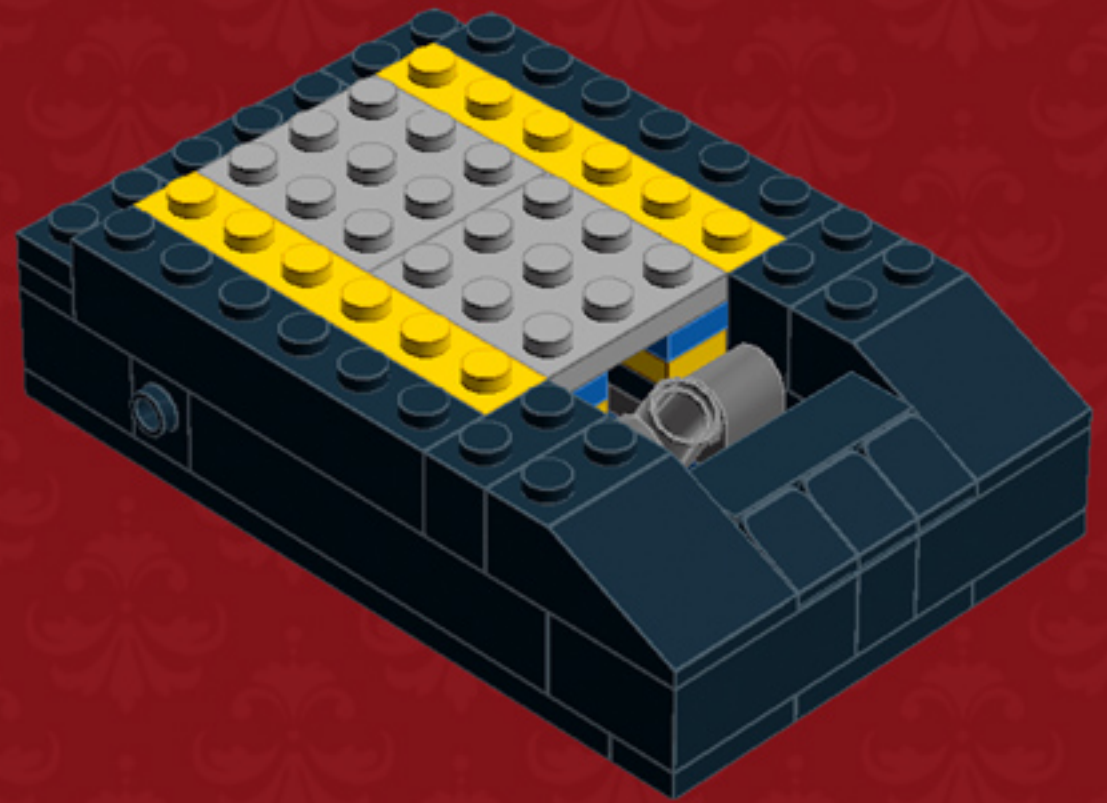

	Element ID	Color	Description	Quantity
	362326	Black	Plate 1X3	10
	371026	Black	Plate 1X4	5
	383226	Black	Plate 2X10	2
	403226	Black	Plate 2X2 Round	4
	4565323	Black	Plate 2X2 W 1 Knob	4
	302126	Black	Plate 2X3	6
	302026	Black	Plate 2X4	4
	4504382	Black	Roof Tile 1X1X2/3, Abs	12
	6069000	Black	Roof Tile 1X2 45° W 1/3 Plate	4
	4548180	Black	Roof Tile 1X2X2/3, Abs	4
	428726	Black	Roof Tile 1X3/25° Inv.	5
	329826	Black	Roof Tile 2X3/25°	4
	4558850	Black	Spiral Tube W. Tube Stud	1

	Element ID	Color	Description	Quantity
	4143005	Bright Blue	Connector Peg W. Knob	1
	379523	Bright Blue	Plate 2X6	4
	366624	Bright Yellow	Plate 1X6	6
	4210719	Dark Stone Grey	Plate 1X1	3
	6019987	Dark Stone Grey	Plate 1X2 W. Hor. Hole Ø 4.8	2
	4560175	Medium Stone Grey	Double Bush 3M Ø4.9	1
	4211549	Medium Stone Grey	Flat Tile 1X6	2
	6015347	Medium Stone Grey	Plate 3X3	4
	4211350	Medium Stone Grey	Radiator Grille 1X2	3
	4526985	Medium Stone Grey	Tube W/Double Ø4.85	1
	6018931	Transparent	Plate Round 4X4 With Ø16Mm Hole	1
	415001	White	Flat Tile 2X2, Round	1