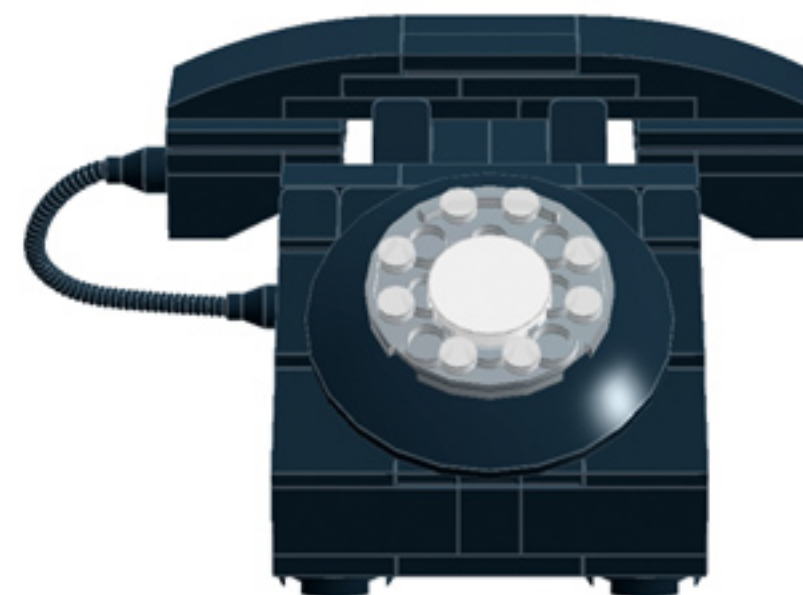

Rotary Telephone

A LEGO® project by Chris McVeigh
chrismcveigh.com

v2.0

Element ID	Color	Description	Quantity
4558954	Black	Brick 1X1 W. 1 Knob	1
4214559	Black	Brick 1X1 W. 2 Knobs	1
300426	Black	Brick 1X2	6
300926	Black	Brick 1X6	5
300226	Black	Brick 2X3	5
4647286	Black	Brick W. Bow 2X4	2
4121715	Black	Connector Peg W. Friction	1
306926	Black	Flat Tile 1X2	5
4558170	Black	Flat Tile 1X3	10
6058341	Black	Parabola 6X6	1
302426	Black	Plate 1X1	4
302326	Black	Plate 1X2	8
379426	Black	Plate 1X2 W. 1 Knob	7

	Element ID	Color	Description	Quantity
	362326	Black	Plate 1X3	10
	371026	Black	Plate 1X4	5
	383226	Black	Plate 2X10	2
	403226	Black	Plate 2X2 Round	4
	4565323	Black	Plate 2X2 W 1 Knob	4
	302126	Black	Plate 2X3	6
	302026	Black	Plate 2X4	4
	4504382	Black	Roof Tile 1X1X2/3, Abs	12
	6069000	Black	Roof Tile 1X2 45° W 1/3 Plate	4
	4548180	Black	Roof Tile 1X2X2/3, Abs	4
	428726	Black	Roof Tile 1X3/25° Inv.	5
	329826	Black	Roof Tile 2X3/25°	4
	4558850	Black	Spiral Tube W. Tube Stud	1

	Element ID	Color	Description	Quantity
	4143005	Bright Blue	Connector Peg W. Knob	1
	379523	Bright Blue	Plate 2X6	4
	366624	Bright Yellow	Plate 1X6	6
	4210719	Dark Stone Grey	Plate 1X1	3
	6019987	Dark Stone Grey	Plate 1X2 W. Hor. Hole Ø 4.8	2
	4560175	Medium Stone Grey	Double Bush 3M Ø4.9	1
	4211549	Medium Stone Grey	Flat Tile 1X6	2
	6015347	Medium Stone Grey	Plate 3X3	4
	4211350	Medium Stone Grey	Radiator Grille 1X2	3
	4526985	Medium Stone Grey	Tube W/Double Ø4.85	1
	6018931	Transparent	Plate Round 4X4 With Ø16Mm Hole	1
	415001	White	Flat Tile 2X2, Round	1