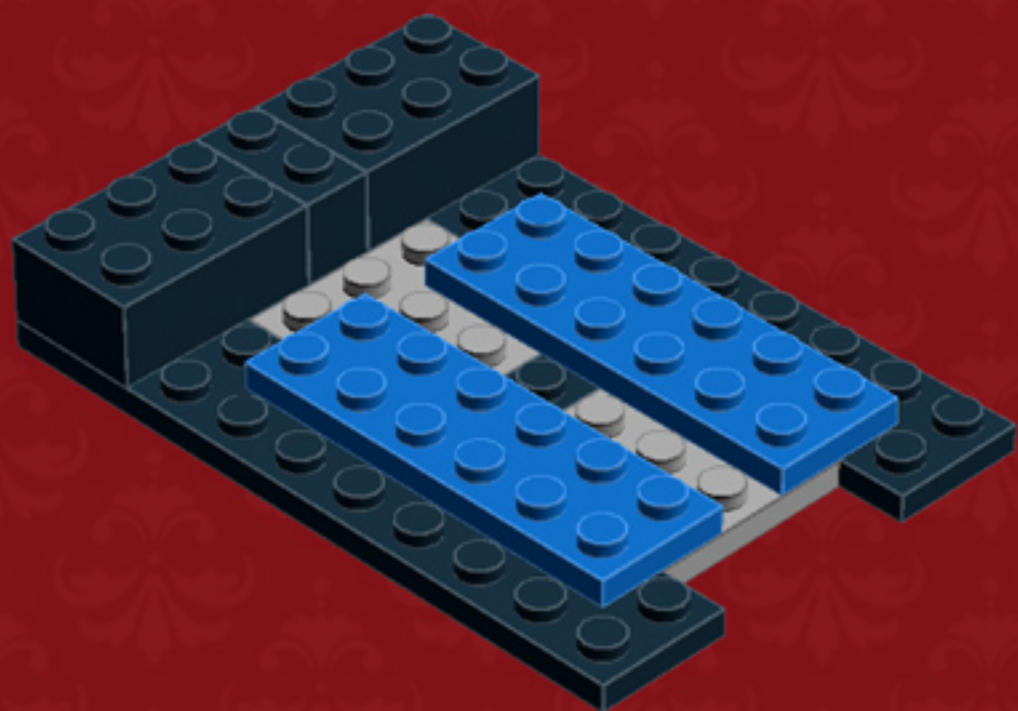

	Element ID	Color	Description	Quantity
	362326	Black	Plate 1X3	10
	371026	Black	Plate 1X4	5
	383226	Black	Plate 2X10	2
	403226	Black	Plate 2X2 Round	4
	4565323	Black	Plate 2X2 W 1 Knob	4
	302126	Black	Plate 2X3	6
	302026	Black	Plate 2X4	4
	4504382	Black	Roof Tile 1X1X2/3, Abs	12
	6069000	Black	Roof Tile 1X2 45° W 1/3 Plate	4
	4548180	Black	Roof Tile 1X2X2/3, Abs	4
	428726	Black	Roof Tile 1X3/25° Inv.	5
	329826	Black	Roof Tile 2X3/25°	4
	4558850	Black	Spiral Tube W. Tube Stud	1

	Element ID	Color	Description	Quantity
	4143005	Bright Blue	Connector Peg W. Knob	1
	379523	Bright Blue	Plate 2X6	4
	366624	Bright Yellow	Plate 1X6	6
	4210719	Dark Stone Grey	Plate 1X1	3
	6019987	Dark Stone Grey	Plate 1X2 W. Hor. Hole Ø 4.8	2
	4560175	Medium Stone Grey	Double Bush 3M Ø4.9	1
	4211549	Medium Stone Grey	Flat Tile 1X6	2
	6015347	Medium Stone Grey	Plate 3X3	4
	4211350	Medium Stone Grey	Radiator Grille 1X2	3
	4526985	Medium Stone Grey	Tube W/Double Ø4.85	1
	6018931	Transparent	Plate Round 4X4 With Ø16Mm Hole	1
	415001	White	Flat Tile 2X2, Round	1