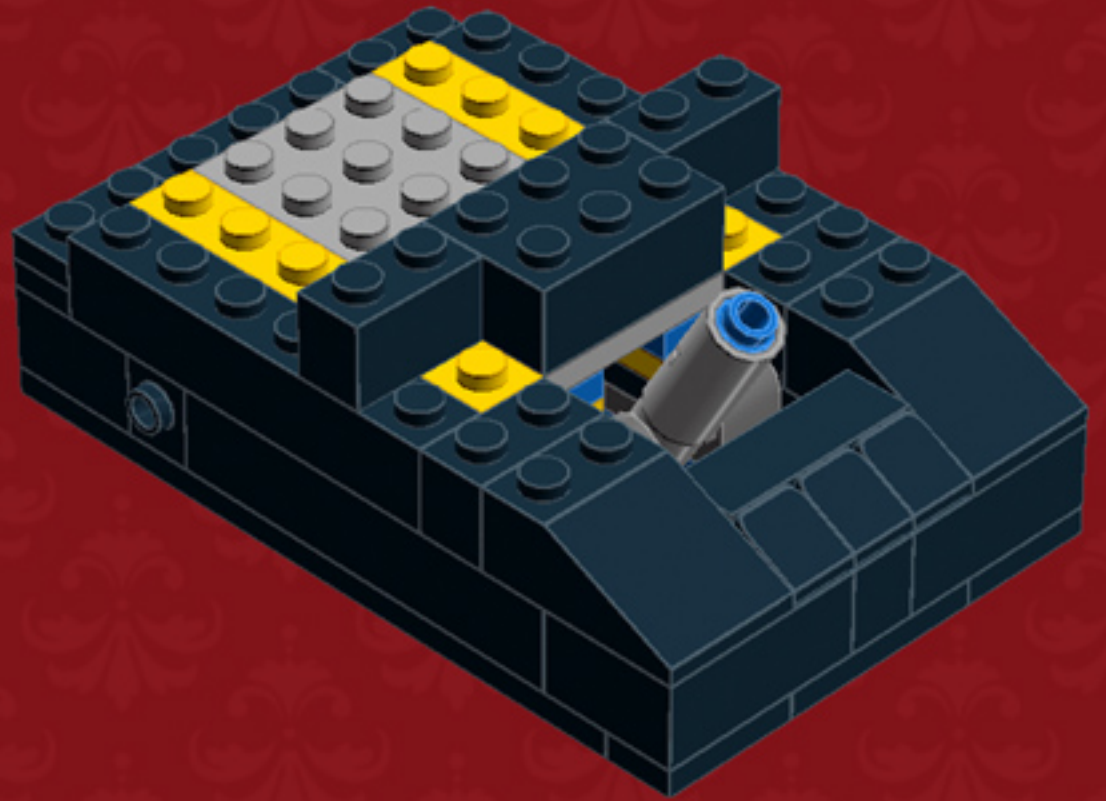

	Element ID	Color	Description	Quantity
	362326	Black	Plate 1X3	10
	371026	Black	Plate 1X4	5
	383226	Black	Plate 2X10	2
	403226	Black	Plate 2X2 Round	4
	4565323	Black	Plate 2X2 W 1 Knob	4
	302126	Black	Plate 2X3	6
	302026	Black	Plate 2X4	4
	4504382	Black	Roof Tile 1X1X2/3, Abs	12
	6069000	Black	Roof Tile 1X2 45° W 1/3 Plate	4
	4548180	Black	Roof Tile 1X2X2/3, Abs	4
	428726	Black	Roof Tile 1X3/25° Inv.	5
	329826	Black	Roof Tile 2X3/25°	4
	4558850	Black	Spiral Tube W. Tube Stud	1

	Element ID	Color	Description	Quantity
	4143005	Bright Blue	Connector Peg W. Knob	1
	379523	Bright Blue	Plate 2X6	4
	366624	Bright Yellow	Plate 1X6	6
	4210719	Dark Stone Grey	Plate 1X1	3
	6019987	Dark Stone Grey	Plate 1X2 W. Hor. Hole Ø 4.8	2
	4560175	Medium Stone Grey	Double Bush 3M Ø4.9	1
	4211549	Medium Stone Grey	Flat Tile 1X6	2
	6015347	Medium Stone Grey	Plate 3X3	4
	4211350	Medium Stone Grey	Radiator Grille 1X2	3
	4526985	Medium Stone Grey	Tube W/Double Ø4.85	1
	6018931	Transparent	Plate Round 4X4 With Ø16Mm Hole	1
	415001	White	Flat Tile 2X2, Round	1