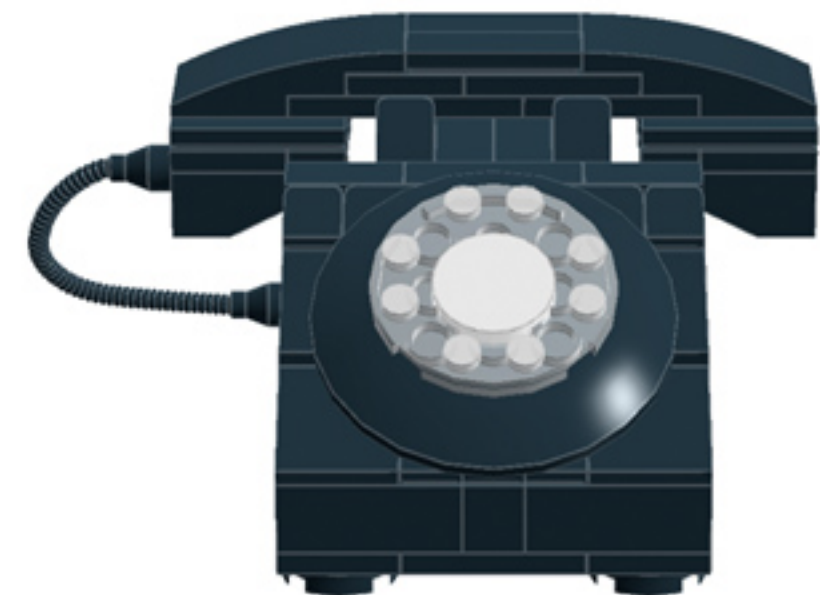

Rotary Telephone

A LEGO® project by Chris McVeigh
chrismcveigh.com

v2.0

Element ID	Color	Description	Quantity
4558954	Black	Brick 1X1 W. 1 Knob	1
4214559	Black	Brick 1X1 W. 2 Knobs	1
300426	Black	Brick 1X2	6
300926	Black	Brick 1X6	5
300226	Black	Brick 2X3	5
4647286	Black	Brick W. Bow 2X4	2
4121715	Black	Connector Peg W. Friction	1
306926	Black	Flat Tile 1X2	5
4558170	Black	Flat Tile 1X3	10
6058341	Black	Parabola 6X6	1
302426	Black	Plate 1X1	4
302326	Black	Plate 1X2	8
379426	Black	Plate 1X2 W. 1 Knob	7

	Element ID	Color	Description	Quantity
	362326	Black	Plate 1X3	10
	371026	Black	Plate 1X4	5
	383226	Black	Plate 2X10	2
	403226	Black	Plate 2X2 Round	4
	4565323	Black	Plate 2X2 W 1 Knob	4
	302126	Black	Plate 2X3	6
	302026	Black	Plate 2X4	4
	4504382	Black	Roof Tile 1X1X2/3, Abs	12
	6069000	Black	Roof Tile 1X2 45° W 1/3 Plate	4
	4548180	Black	Roof Tile 1X2X2/3, Abs	4
	428726	Black	Roof Tile 1X3/25° Inv.	5
	329826	Black	Roof Tile 2X3/25°	4
	4558850	Black	Spiral Tube W. Tube Stud	1

	Element ID	Color	Description	Quantity
	4143005	Bright Blue	Connector Peg W. Knob	1
	379523	Bright Blue	Plate 2X6	4
	366624	Bright Yellow	Plate 1X6	6
	4210719	Dark Stone Grey	Plate 1X1	3
	6019987	Dark Stone Grey	Plate 1X2 W. Hor. Hole Ø 4.8	2
	4560175	Medium Stone Grey	Double Bush 3M Ø4.9	1
	4211549	Medium Stone Grey	Flat Tile 1X6	2
	6015347	Medium Stone Grey	Plate 3X3	4
	4211350	Medium Stone Grey	Radiator Grille 1X2	3
	4526985	Medium Stone Grey	Tube W/Double Ø4.85	1
	6018931	Transparent	Plate Round 4X4 With Ø16Mm Hole	1
	415001	White	Flat Tile 2X2, Round	1