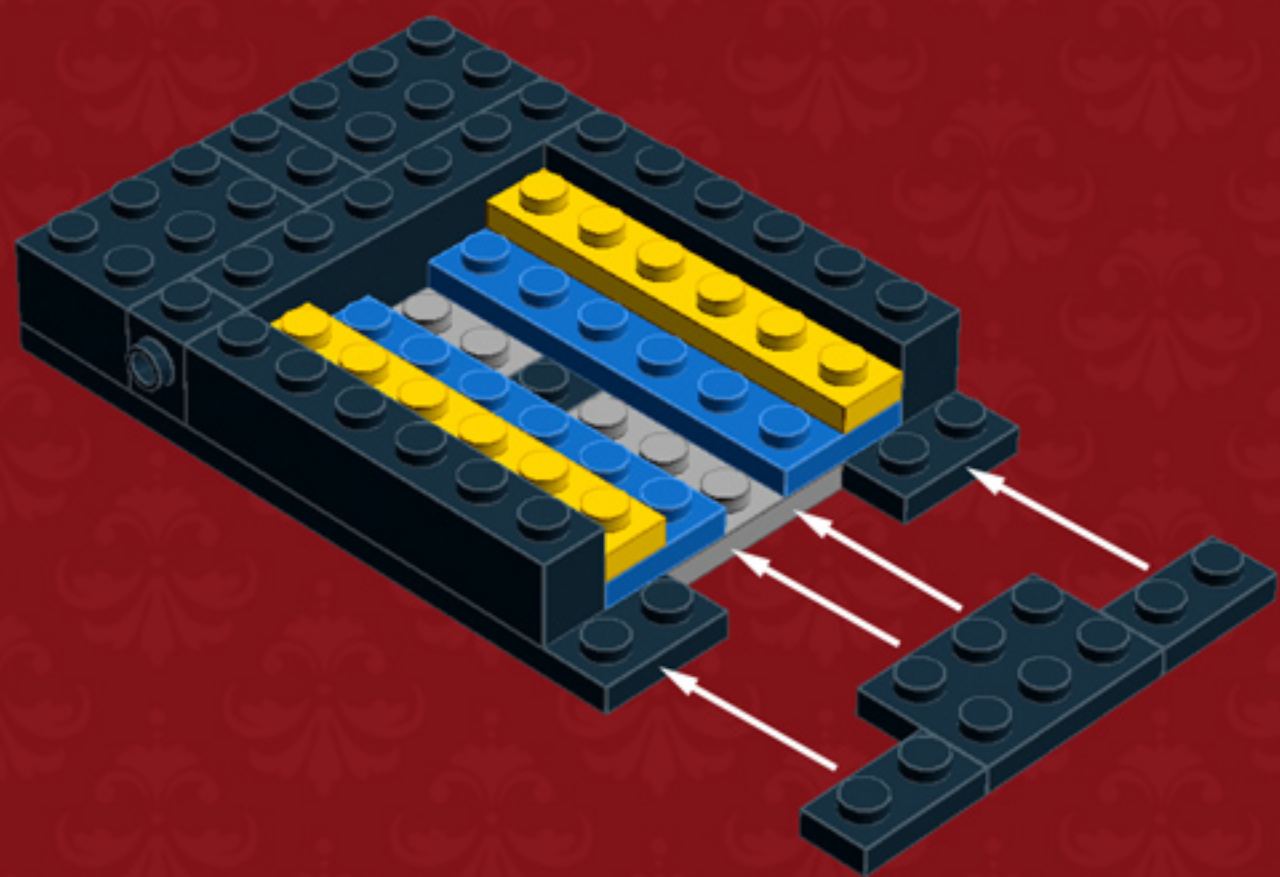

	Element ID	Color	Description	Quantity
	362326	Black	Plate 1X3	10
	371026	Black	Plate 1X4	5
	383226	Black	Plate 2X10	2
	403226	Black	Plate 2X2 Round	4
	4565323	Black	Plate 2X2 W 1 Knob	4
	302126	Black	Plate 2X3	6
	302026	Black	Plate 2X4	4
	4504382	Black	Roof Tile 1X1X2/3, Abs	12
	6069000	Black	Roof Tile 1X2 45° W 1/3 Plate	4
	4548180	Black	Roof Tile 1X2X2/3, Abs	4
	428726	Black	Roof Tile 1X3/25° Inv.	5
	329826	Black	Roof Tile 2X3/25°	4
	4558850	Black	Spiral Tube W. Tube Stud	1

	Element ID	Color	Description	Quantity
	4143005	Bright Blue	Connector Peg W. Knob	1
	379523	Bright Blue	Plate 2X6	4
	366624	Bright Yellow	Plate 1X6	6
	4210719	Dark Stone Grey	Plate 1X1	3
	6019987	Dark Stone Grey	Plate 1X2 W. Hor. Hole Ø 4.8	2
	4560175	Medium Stone Grey	Double Bush 3M Ø4.9	1
	4211549	Medium Stone Grey	Flat Tile 1X6	2
	6015347	Medium Stone Grey	Plate 3X3	4
	4211350	Medium Stone Grey	Radiator Grille 1X2	3
	4526985	Medium Stone Grey	Tube W/Double Ø4.85	1
	6018931	Transparent	Plate Round 4X4 With Ø16Mm Hole	1
	415001	White	Flat Tile 2X2, Round	1