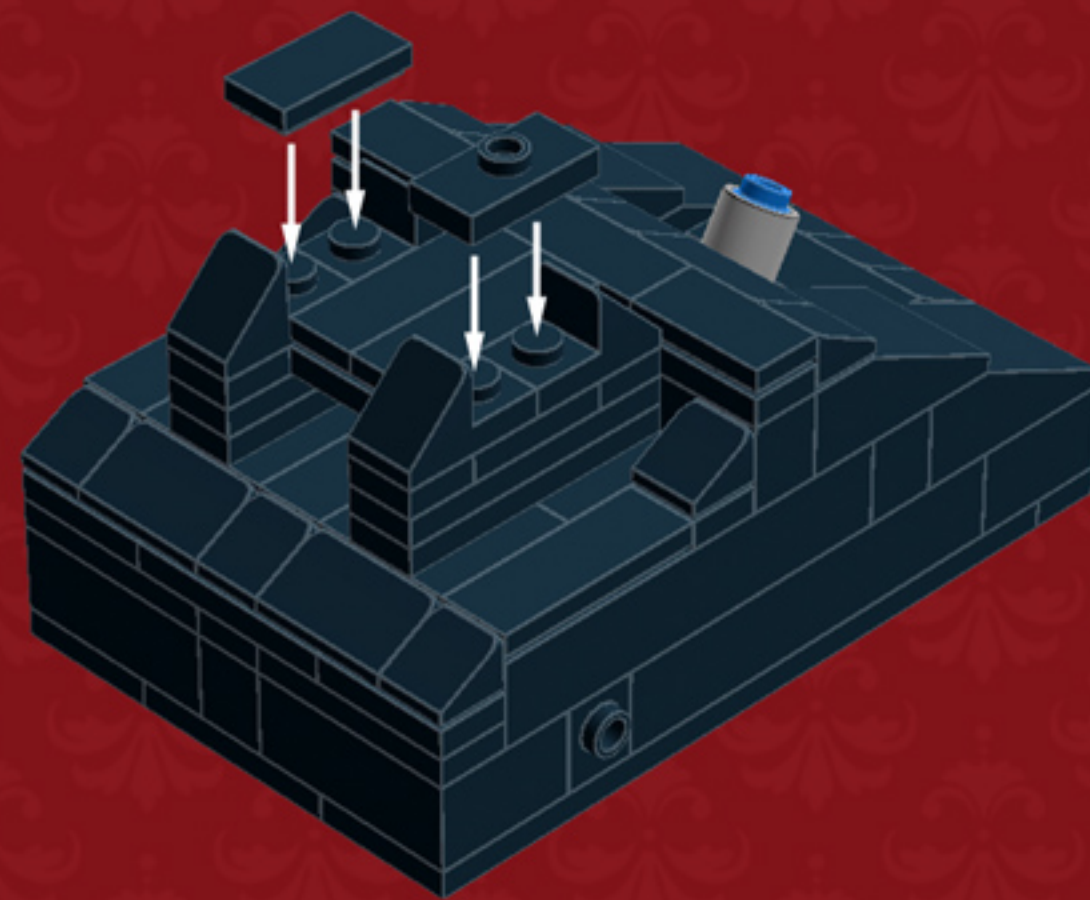

	Element ID	Color	Description	Quantity
	362326	Black	Plate 1X3	10
	371026	Black	Plate 1X4	5
	383226	Black	Plate 2X10	2
	403226	Black	Plate 2X2 Round	4
	4565323	Black	Plate 2X2 W 1 Knob	4
	302126	Black	Plate 2X3	6
	302026	Black	Plate 2X4	4
	4504382	Black	Roof Tile 1X1X2/3, Abs	12
	6069000	Black	Roof Tile 1X2 45° W 1/3 Plate	4
	4548180	Black	Roof Tile 1X2X2/3, Abs	4
	428726	Black	Roof Tile 1X3/25° Inv.	5
	329826	Black	Roof Tile 2X3/25°	4
	4558850	Black	Spiral Tube W. Tube Stud	1

	Element ID	Color	Description	Quantity
	4143005	Bright Blue	Connector Peg W. Knob	1
	379523	Bright Blue	Plate 2X6	4
	366624	Bright Yellow	Plate 1X6	6
	4210719	Dark Stone Grey	Plate 1X1	3
	6019987	Dark Stone Grey	Plate 1X2 W. Hor. Hole Ø 4.8	2
	4560175	Medium Stone Grey	Double Bush 3M Ø4.9	1
	4211549	Medium Stone Grey	Flat Tile 1X6	2
	6015347	Medium Stone Grey	Plate 3X3	4
	4211350	Medium Stone Grey	Radiator Grille 1X2	3
	4526985	Medium Stone Grey	Tube W/Double Ø4.85	1
	6018931	Transparent	Plate Round 4X4 With Ø16Mm Hole	1
	415001	White	Flat Tile 2X2, Round	1