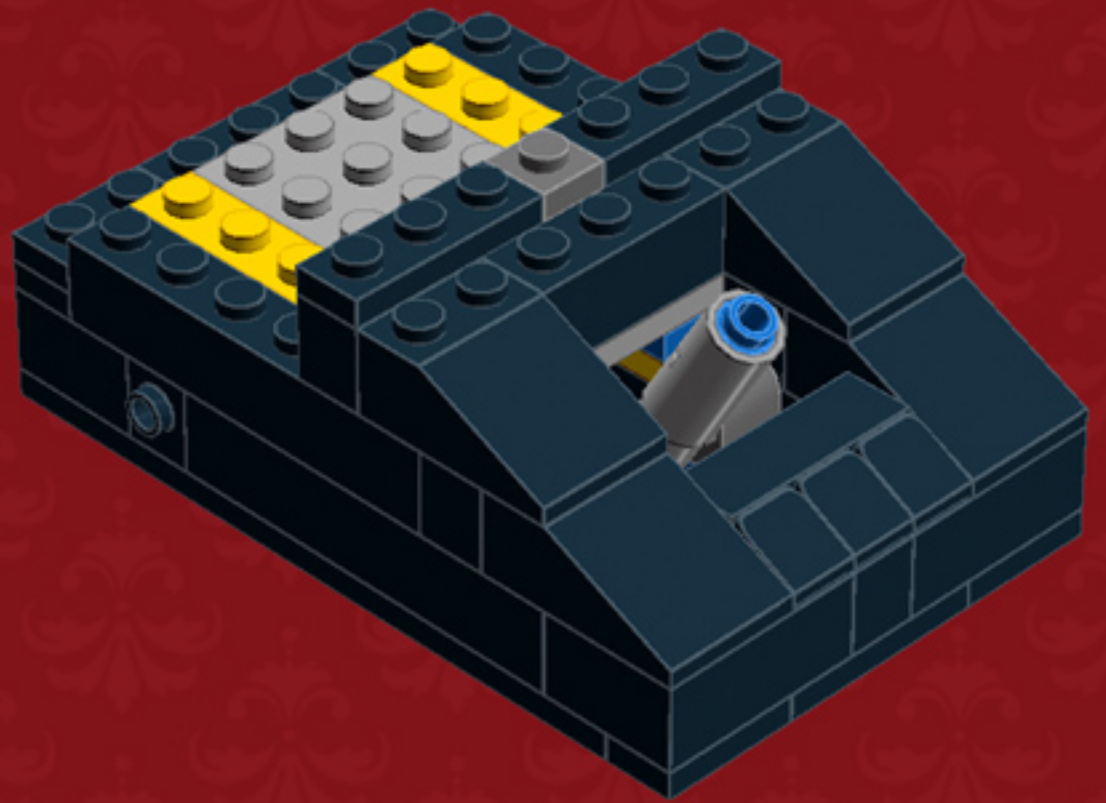

	Element ID	Color	Description	Quantity
	362326	Black	Plate 1X3	10
	371026	Black	Plate 1X4	5
	383226	Black	Plate 2X10	2
	403226	Black	Plate 2X2 Round	4
	4565323	Black	Plate 2X2 W 1 Knob	4
	302126	Black	Plate 2X3	6
	302026	Black	Plate 2X4	4
	4504382	Black	Roof Tile 1X1X2/3, Abs	12
	6069000	Black	Roof Tile 1X2 45° W 1/3 Plate	4
	4548180	Black	Roof Tile 1X2X2/3, Abs	4
	428726	Black	Roof Tile 1X3/25° Inv.	5
	329826	Black	Roof Tile 2X3/25°	4
	4558850	Black	Spiral Tube W. Tube Stud	1

	Element ID	Color	Description	Quantity
	4143005	Bright Blue	Connector Peg W. Knob	1
	379523	Bright Blue	Plate 2X6	4
	366624	Bright Yellow	Plate 1X6	6
	4210719	Dark Stone Grey	Plate 1X1	3
	6019987	Dark Stone Grey	Plate 1X2 W. Hor. Hole Ø 4.8	2
	4560175	Medium Stone Grey	Double Bush 3M Ø4.9	1
	4211549	Medium Stone Grey	Flat Tile 1X6	2
	6015347	Medium Stone Grey	Plate 3X3	4
	4211350	Medium Stone Grey	Radiator Grille 1X2	3
	4526985	Medium Stone Grey	Tube W/Double Ø4.85	1
	6018931	Transparent	Plate Round 4X4 With Ø16Mm Hole	1
	415001	White	Flat Tile 2X2, Round	1