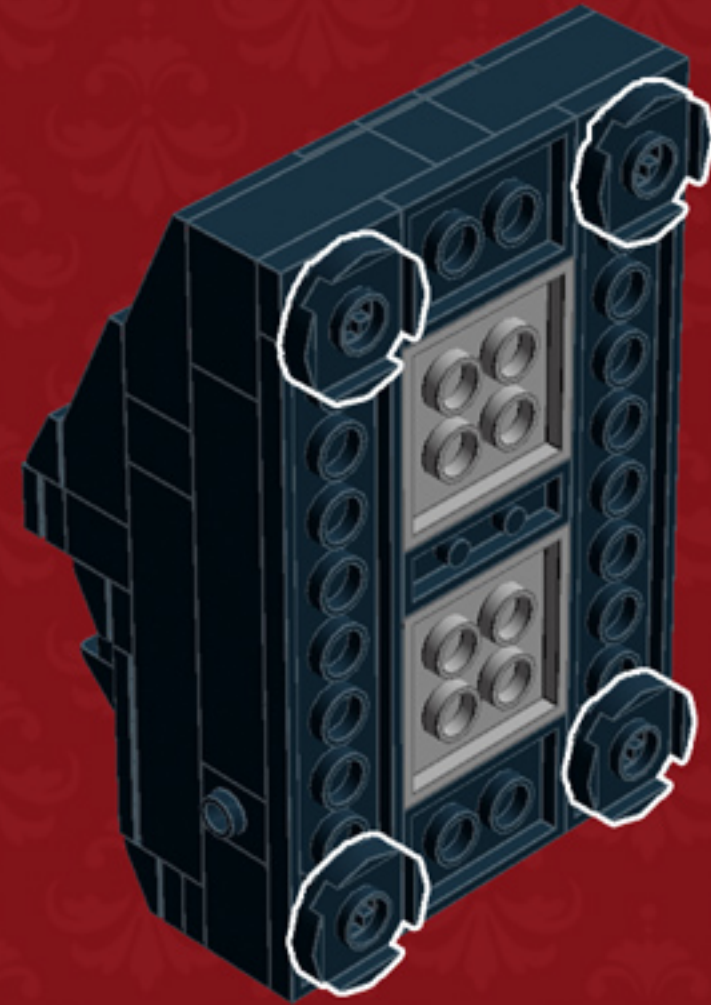

	Element ID	Color	Description	Quantity
	362326	Black	Plate 1X3	10
	371026	Black	Plate 1X4	5
	383226	Black	Plate 2X10	2
	403226	Black	Plate 2X2 Round	4
	4565323	Black	Plate 2X2 W 1 Knob	4
	302126	Black	Plate 2X3	6
	302026	Black	Plate 2X4	4
	4504382	Black	Roof Tile 1X1X2/3, Abs	12
	6069000	Black	Roof Tile 1X2 45° W 1/3 Plate	4
	4548180	Black	Roof Tile 1X2X2/3, Abs	4
	428726	Black	Roof Tile 1X3/25° Inv.	5
	329826	Black	Roof Tile 2X3/25°	4
	4558850	Black	Spiral Tube W. Tube Stud	1

	Element ID	Color	Description	Quantity
	4143005	Bright Blue	Connector Peg W. Knob	1
	379523	Bright Blue	Plate 2X6	4
	366624	Bright Yellow	Plate 1X6	6
	4210719	Dark Stone Grey	Plate 1X1	3
	6019987	Dark Stone Grey	Plate 1X2 W. Hor. Hole Ø 4.8	2
	4560175	Medium Stone Grey	Double Bush 3M Ø4.9	1
	4211549	Medium Stone Grey	Flat Tile 1X6	2
	6015347	Medium Stone Grey	Plate 3X3	4
	4211350	Medium Stone Grey	Radiator Grille 1X2	3
	4526985	Medium Stone Grey	Tube W/Double Ø4.85	1
	6018931	Transparent	Plate Round 4X4 With Ø16Mm Hole	1
	415001	White	Flat Tile 2X2, Round	1