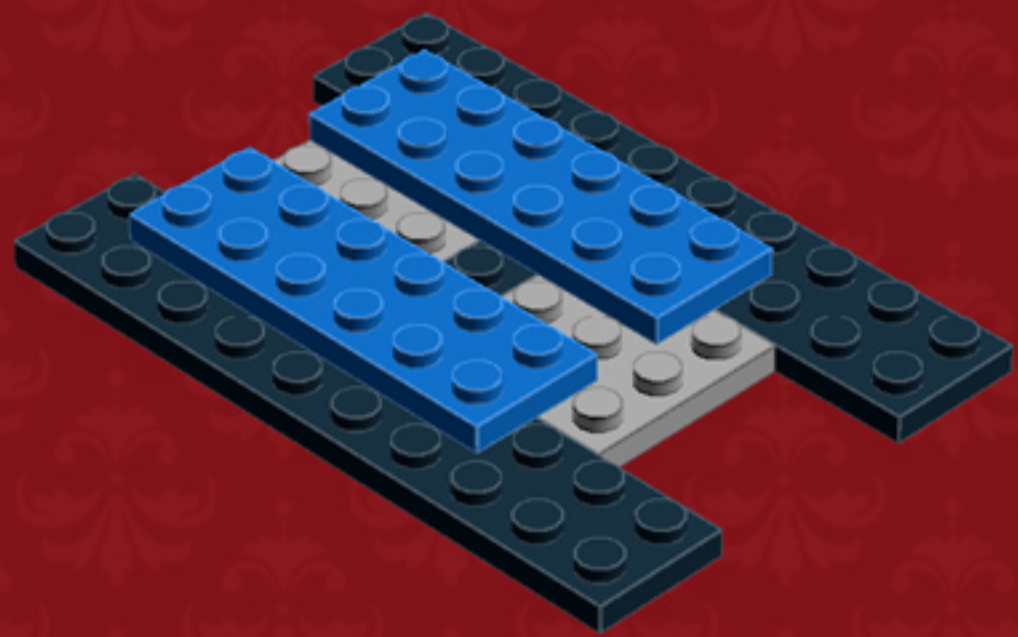

Rotary Telephone

A LEGO® project by Chris McVeigh
chrismcveigh.com

v2.0

Element ID	Color	Description	Quantity
4558954	Black	Brick 1X1 W. 1 Knob	1
4214559	Black	Brick 1X1 W. 2 Knobs	1
300426	Black	Brick 1X2	6
300926	Black	Brick 1X6	5
300226	Black	Brick 2X3	5
4647286	Black	Brick W. Bow 2X4	2
4121715	Black	Connector Peg W. Friction	1
306926	Black	Flat Tile 1X2	5
4558170	Black	Flat Tile 1X3	10
6058341	Black	Parabola 6X6	1
302426	Black	Plate 1X1	4
302326	Black	Plate 1X2	8
379426	Black	Plate 1X2 W. 1 Knob	7

	Element ID	Color	Description	Quantity
	362326	Black	Plate 1X3	10
	371026	Black	Plate 1X4	5
	383226	Black	Plate 2X10	2
	403226	Black	Plate 2X2 Round	4
	4565323	Black	Plate 2X2 W 1 Knob	4
	302126	Black	Plate 2X3	6
	302026	Black	Plate 2X4	4
	4504382	Black	Roof Tile 1X1X2/3, Abs	12
	6069000	Black	Roof Tile 1X2 45° W 1/3 Plate	4
	4548180	Black	Roof Tile 1X2X2/3, Abs	4
	428726	Black	Roof Tile 1X3/25° Inv.	5
	329826	Black	Roof Tile 2X3/25°	4
	4558850	Black	Spiral Tube W. Tube Stud	1

	Element ID	Color	Description	Quantity
	4143005	Bright Blue	Connector Peg W. Knob	1
	379523	Bright Blue	Plate 2X6	4
	366624	Bright Yellow	Plate 1X6	6
	4210719	Dark Stone Grey	Plate 1X1	3
	6019987	Dark Stone Grey	Plate 1X2 W. Hor. Hole Ø 4.8	2
	4560175	Medium Stone Grey	Double Bush 3M Ø4.9	1
	4211549	Medium Stone Grey	Flat Tile 1X6	2
	6015347	Medium Stone Grey	Plate 3X3	4
	4211350	Medium Stone Grey	Radiator Grille 1X2	3
	4526985	Medium Stone Grey	Tube W/Double Ø4.85	1
	6018931	Transparent	Plate Round 4X4 With Ø16Mm Hole	1
	415001	White	Flat Tile 2X2, Round	1