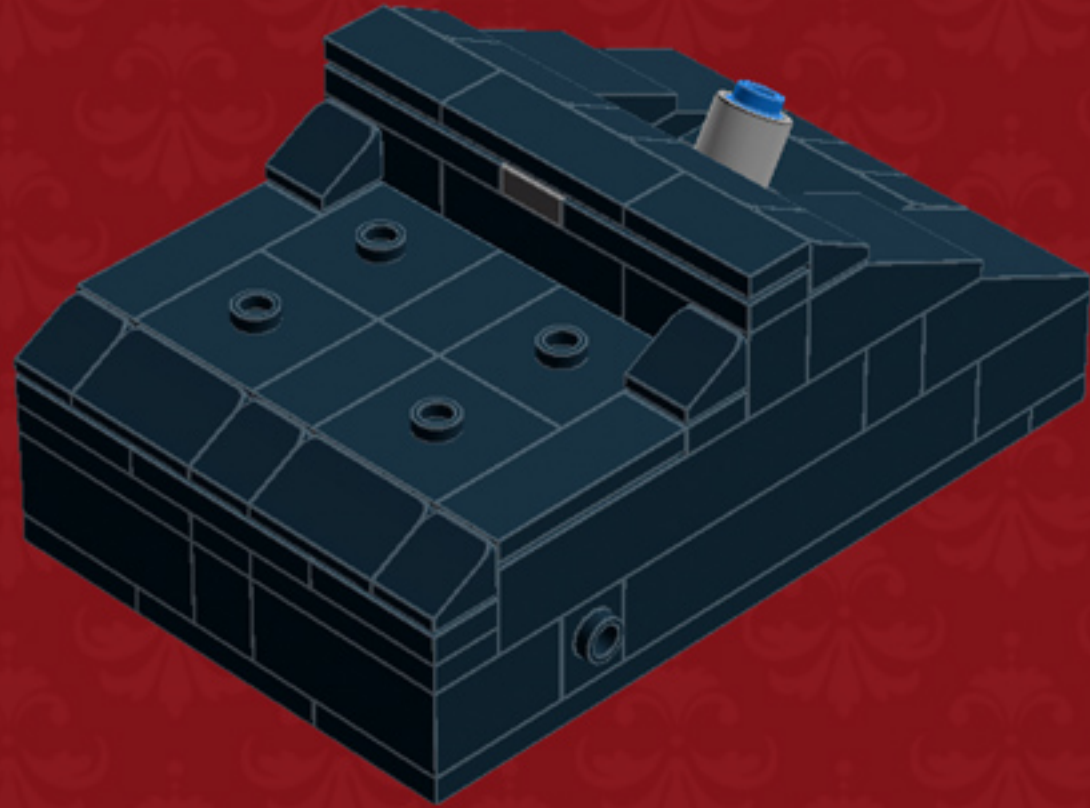

	Element ID	Color	Description	Quantity
	362326	Black	Plate 1X3	10
	371026	Black	Plate 1X4	5
	383226	Black	Plate 2X10	2
	403226	Black	Plate 2X2 Round	4
	4565323	Black	Plate 2X2 W 1 Knob	4
	302126	Black	Plate 2X3	6
	302026	Black	Plate 2X4	4
	4504382	Black	Roof Tile 1X1X2/3, Abs	12
	6069000	Black	Roof Tile 1X2 45° W 1/3 Plate	4
	4548180	Black	Roof Tile 1X2X2/3, Abs	4
	428726	Black	Roof Tile 1X3/25° Inv.	5
	329826	Black	Roof Tile 2X3/25°	4
	4558850	Black	Spiral Tube W. Tube Stud	1

	Element ID	Color	Description	Quantity
	4143005	Bright Blue	Connector Peg W. Knob	1
	379523	Bright Blue	Plate 2X6	4
	366624	Bright Yellow	Plate 1X6	6
	4210719	Dark Stone Grey	Plate 1X1	3
	6019987	Dark Stone Grey	Plate 1X2 W. Hor. Hole Ø 4.8	2
	4560175	Medium Stone Grey	Double Bush 3M Ø4.9	1
	4211549	Medium Stone Grey	Flat Tile 1X6	2
	6015347	Medium Stone Grey	Plate 3X3	4
	4211350	Medium Stone Grey	Radiator Grille 1X2	3
	4526985	Medium Stone Grey	Tube W/Double Ø4.85	1
	6018931	Transparent	Plate Round 4X4 With Ø16Mm Hole	1
	415001	White	Flat Tile 2X2, Round	1