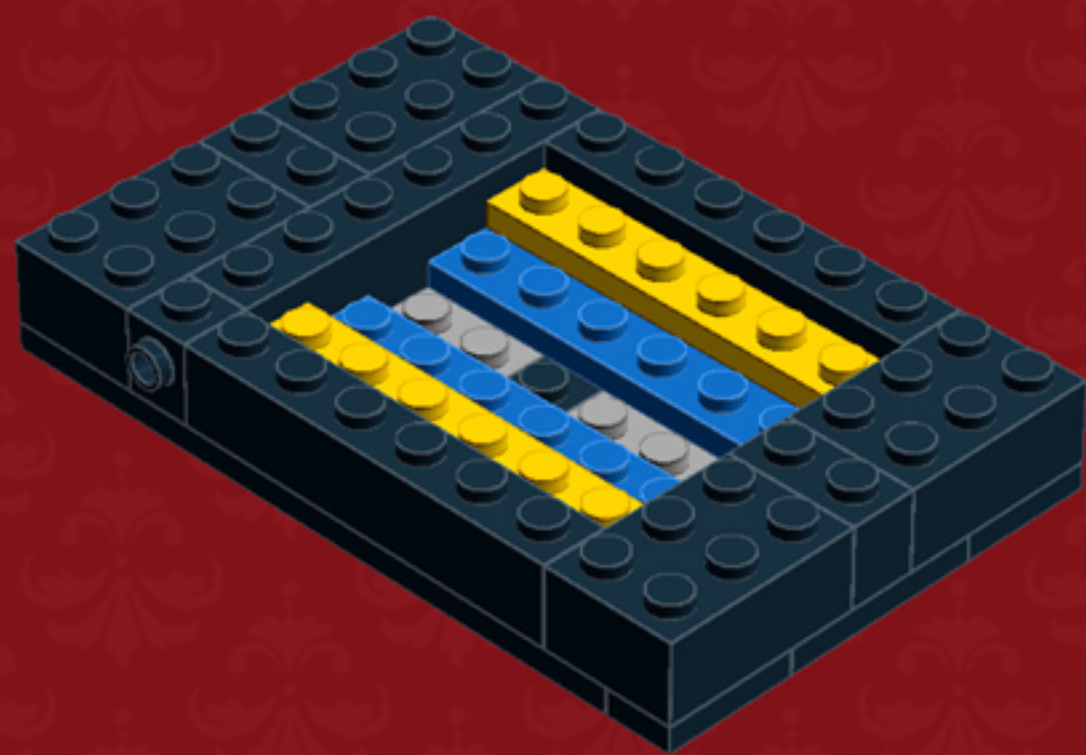

	Element ID	Color	Description	Quantity
	362326	Black	Plate 1X3	10
	371026	Black	Plate 1X4	5
	383226	Black	Plate 2X10	2
	403226	Black	Plate 2X2 Round	4
	4565323	Black	Plate 2X2 W 1 Knob	4
	302126	Black	Plate 2X3	6
	302026	Black	Plate 2X4	4
	4504382	Black	Roof Tile 1X1X2/3, Abs	12
	6069000	Black	Roof Tile 1X2 45° W 1/3 Plate	4
	4548180	Black	Roof Tile 1X2X2/3, Abs	4
	428726	Black	Roof Tile 1X3/25° Inv.	5
	329826	Black	Roof Tile 2X3/25°	4
	4558850	Black	Spiral Tube W. Tube Stud	1

	Element ID	Color	Description	Quantity
	4143005	Bright Blue	Connector Peg W. Knob	1
	379523	Bright Blue	Plate 2X6	4
	366624	Bright Yellow	Plate 1X6	6
	4210719	Dark Stone Grey	Plate 1X1	3
	6019987	Dark Stone Grey	Plate 1X2 W. Hor. Hole Ø 4.8	2
	4560175	Medium Stone Grey	Double Bush 3M Ø4.9	1
	4211549	Medium Stone Grey	Flat Tile 1X6	2
	6015347	Medium Stone Grey	Plate 3X3	4
	4211350	Medium Stone Grey	Radiator Grille 1X2	3
	4526985	Medium Stone Grey	Tube W/Double Ø4.85	1
	6018931	Transparent	Plate Round 4X4 With Ø16Mm Hole	1
	415001	White	Flat Tile 2X2, Round	1