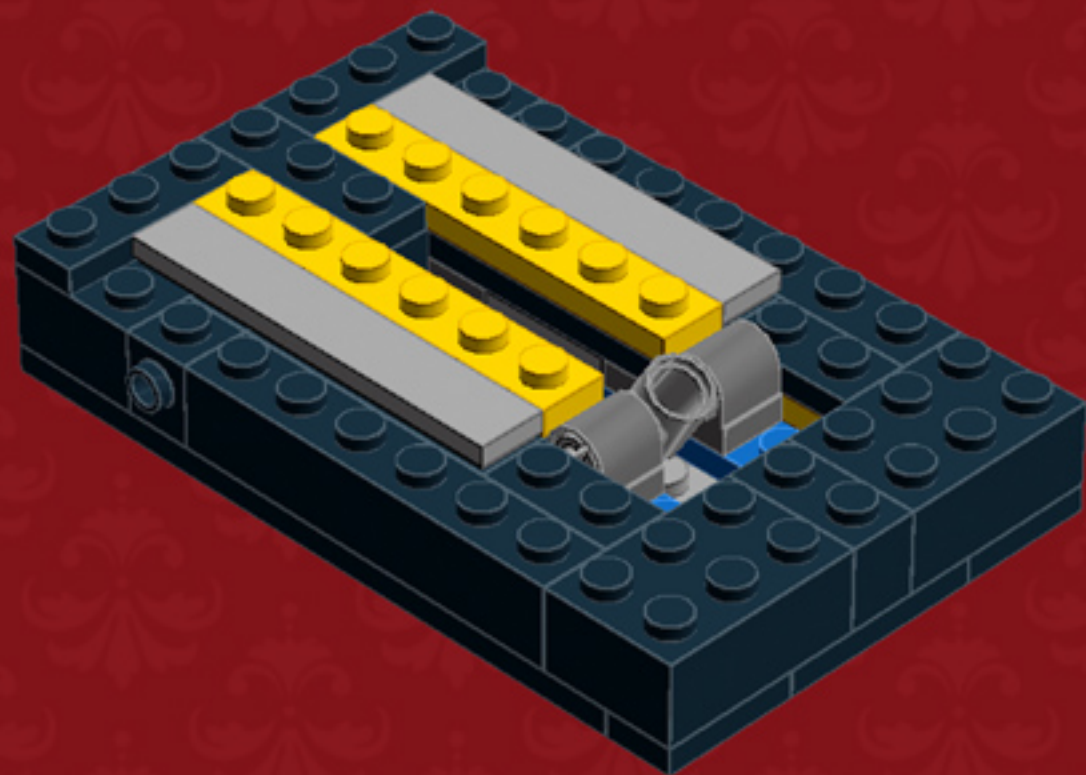

	Element ID	Color	Description	Quantity
	362326	Black	Plate 1X3	10
	371026	Black	Plate 1X4	5
	383226	Black	Plate 2X10	2
	403226	Black	Plate 2X2 Round	4
	4565323	Black	Plate 2X2 W 1 Knob	4
	302126	Black	Plate 2X3	6
	302026	Black	Plate 2X4	4
	4504382	Black	Roof Tile 1X1X2/3, Abs	12
	6069000	Black	Roof Tile 1X2 45° W 1/3 Plate	4
	4548180	Black	Roof Tile 1X2X2/3, Abs	4
	428726	Black	Roof Tile 1X3/25° Inv.	5
	329826	Black	Roof Tile 2X3/25°	4
	4558850	Black	Spiral Tube W. Tube Stud	1

	Element ID	Color	Description	Quantity
	4143005	Bright Blue	Connector Peg W. Knob	1
	379523	Bright Blue	Plate 2X6	4
	366624	Bright Yellow	Plate 1X6	6
	4210719	Dark Stone Grey	Plate 1X1	3
	6019987	Dark Stone Grey	Plate 1X2 W. Hor. Hole Ø 4.8	2
	4560175	Medium Stone Grey	Double Bush 3M Ø4.9	1
	4211549	Medium Stone Grey	Flat Tile 1X6	2
	6015347	Medium Stone Grey	Plate 3X3	4
	4211350	Medium Stone Grey	Radiator Grille 1X2	3
	4526985	Medium Stone Grey	Tube W/Double Ø4.85	1
	6018931	Transparent	Plate Round 4X4 With Ø16Mm Hole	1
	415001	White	Flat Tile 2X2, Round	1