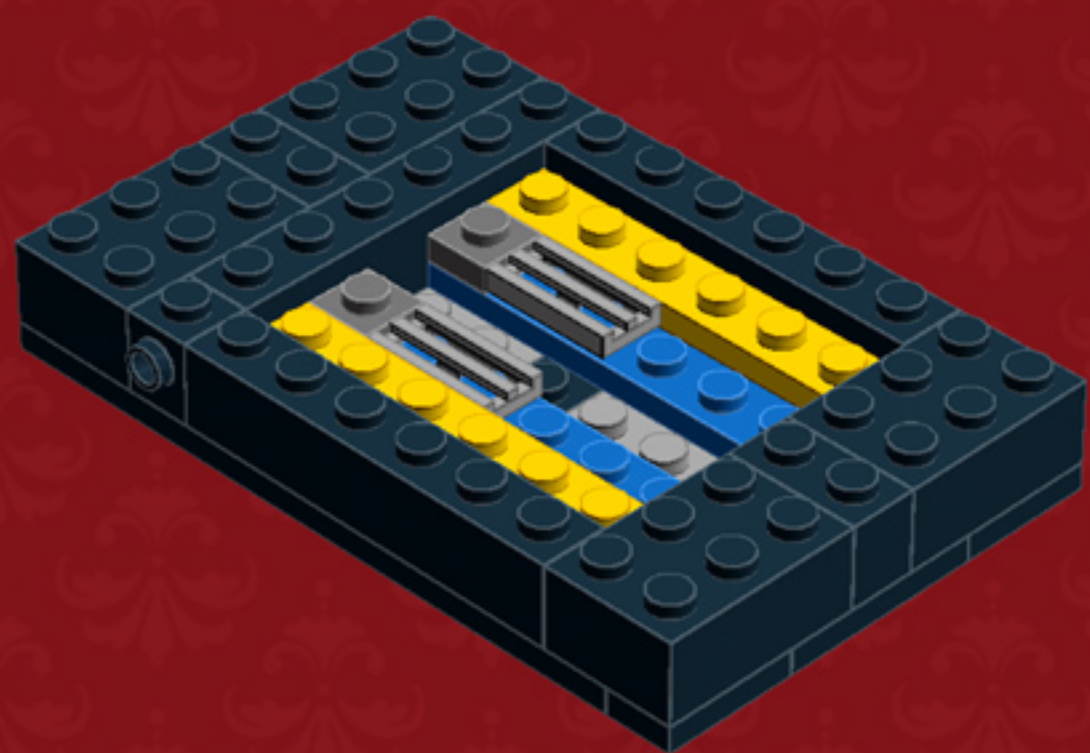

	Element ID	Color	Description	Quantity
	362326	Black	Plate 1X3	10
	371026	Black	Plate 1X4	5
	383226	Black	Plate 2X10	2
	403226	Black	Plate 2X2 Round	4
	4565323	Black	Plate 2X2 W 1 Knob	4
	302126	Black	Plate 2X3	6
	302026	Black	Plate 2X4	4
	4504382	Black	Roof Tile 1X1X2/3, Abs	12
	6069000	Black	Roof Tile 1X2 45° W 1/3 Plate	4
	4548180	Black	Roof Tile 1X2X2/3, Abs	4
	428726	Black	Roof Tile 1X3/25° Inv.	5
	329826	Black	Roof Tile 2X3/25°	4
	4558850	Black	Spiral Tube W. Tube Stud	1

	Element ID	Color	Description	Quantity
	4143005	Bright Blue	Connector Peg W. Knob	1
	379523	Bright Blue	Plate 2X6	4
	366624	Bright Yellow	Plate 1X6	6
	4210719	Dark Stone Grey	Plate 1X1	3
	6019987	Dark Stone Grey	Plate 1X2 W. Hor. Hole Ø 4.8	2
	4560175	Medium Stone Grey	Double Bush 3M Ø4.9	1
	4211549	Medium Stone Grey	Flat Tile 1X6	2
	6015347	Medium Stone Grey	Plate 3X3	4
	4211350	Medium Stone Grey	Radiator Grille 1X2	3
	4526985	Medium Stone Grey	Tube W/Double Ø4.85	1
	6018931	Transparent	Plate Round 4X4 With Ø16Mm Hole	1
	415001	White	Flat Tile 2X2, Round	1