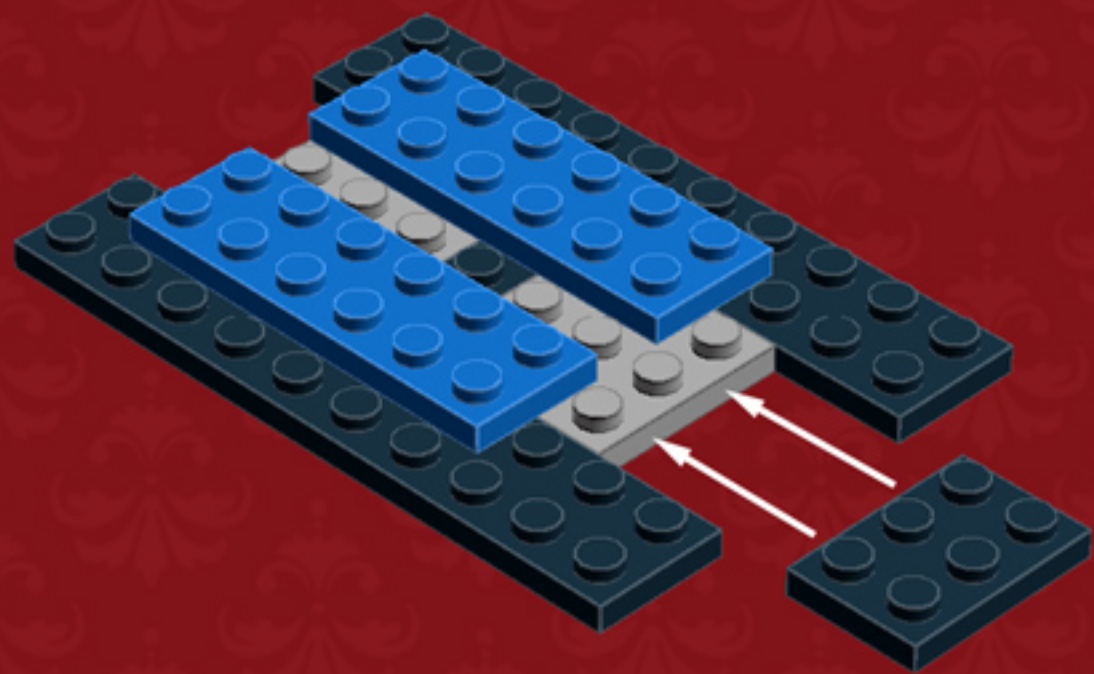

Rotary Telephone

A LEGO® project by Chris McVeigh
chrismcveigh.com

v2.0

Element ID	Color	Description	Quantity
4558954	Black	Brick 1X1 W. 1 Knob	1
4214559	Black	Brick 1X1 W. 2 Knobs	1
300426	Black	Brick 1X2	6
300926	Black	Brick 1X6	5
300226	Black	Brick 2X3	5
4647286	Black	Brick W. Bow 2X4	2
4121715	Black	Connector Peg W. Friction	1
306926	Black	Flat Tile 1X2	5
4558170	Black	Flat Tile 1X3	10
6058341	Black	Parabola 6X6	1
302426	Black	Plate 1X1	4
302326	Black	Plate 1X2	8
379426	Black	Plate 1X2 W. 1 Knob	7

	Element ID	Color	Description	Quantity
	362326	Black	Plate 1X3	10
	371026	Black	Plate 1X4	5
	383226	Black	Plate 2X10	2
	403226	Black	Plate 2X2 Round	4
	4565323	Black	Plate 2X2 W 1 Knob	4
	302126	Black	Plate 2X3	6
	302026	Black	Plate 2X4	4
	4504382	Black	Roof Tile 1X1X2/3, Abs	12
	6069000	Black	Roof Tile 1X2 45° W 1/3 Plate	4
	4548180	Black	Roof Tile 1X2X2/3, Abs	4
	428726	Black	Roof Tile 1X3/25° Inv.	5
	329826	Black	Roof Tile 2X3/25°	4
	4558850	Black	Spiral Tube W. Tube Stud	1

	Element ID	Color	Description	Quantity
	4143005	Bright Blue	Connector Peg W. Knob	1
	379523	Bright Blue	Plate 2X6	4
	366624	Bright Yellow	Plate 1X6	6
	4210719	Dark Stone Grey	Plate 1X1	3
	6019987	Dark Stone Grey	Plate 1X2 W. Hor. Hole Ø 4.8	2
	4560175	Medium Stone Grey	Double Bush 3M Ø4.9	1
	4211549	Medium Stone Grey	Flat Tile 1X6	2
	6015347	Medium Stone Grey	Plate 3X3	4
	4211350	Medium Stone Grey	Radiator Grille 1X2	3
	4526985	Medium Stone Grey	Tube W/Double Ø4.85	1
	6018931	Transparent	Plate Round 4X4 With Ø16Mm Hole	1
	415001	White	Flat Tile 2X2, Round	1