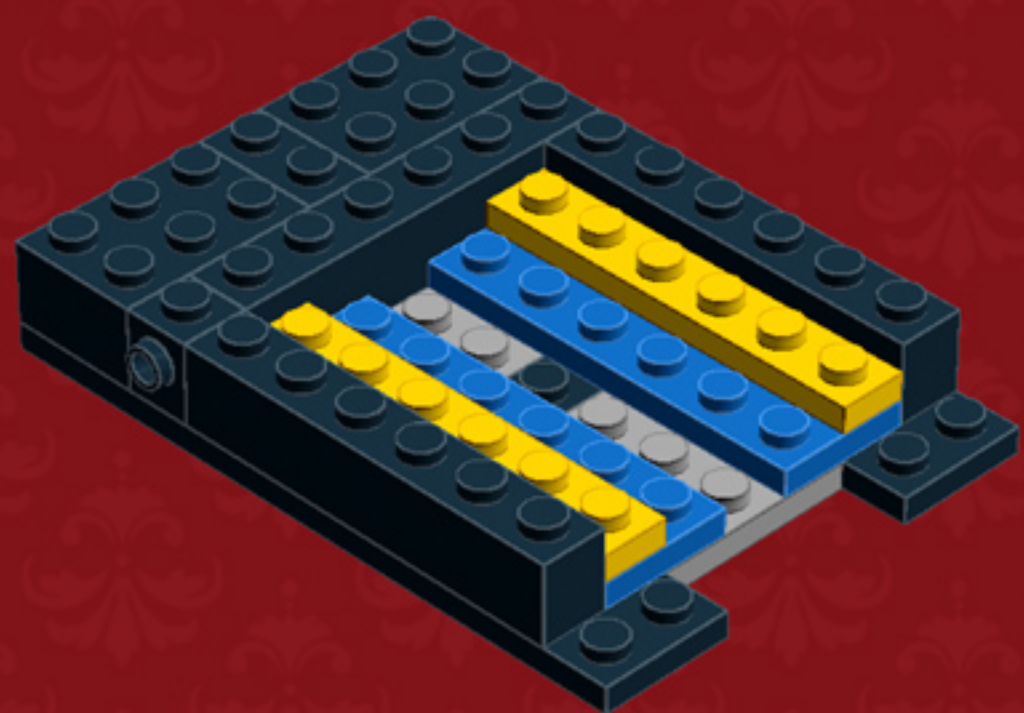

	Element ID	Color	Description	Quantity
	362326	Black	Plate 1X3	10
	371026	Black	Plate 1X4	5
	383226	Black	Plate 2X10	2
	403226	Black	Plate 2X2 Round	4
	4565323	Black	Plate 2X2 W 1 Knob	4
	302126	Black	Plate 2X3	6
	302026	Black	Plate 2X4	4
	4504382	Black	Roof Tile 1X1X2/3, Abs	12
	6069000	Black	Roof Tile 1X2 45° W 1/3 Plate	4
	4548180	Black	Roof Tile 1X2X2/3, Abs	4
	428726	Black	Roof Tile 1X3/25° Inv.	5
	329826	Black	Roof Tile 2X3/25°	4
	4558850	Black	Spiral Tube W. Tube Stud	1

	Element ID	Color	Description	Quantity
	4143005	Bright Blue	Connector Peg W. Knob	1
	379523	Bright Blue	Plate 2X6	4
	366624	Bright Yellow	Plate 1X6	6
	4210719	Dark Stone Grey	Plate 1X1	3
	6019987	Dark Stone Grey	Plate 1X2 W. Hor. Hole Ø 4.8	2
	4560175	Medium Stone Grey	Double Bush 3M Ø4.9	1
	4211549	Medium Stone Grey	Flat Tile 1X6	2
	6015347	Medium Stone Grey	Plate 3X3	4
	4211350	Medium Stone Grey	Radiator Grille 1X2	3
	4526985	Medium Stone Grey	Tube W/Double Ø4.85	1
	6018931	Transparent	Plate Round 4X4 With Ø16Mm Hole	1
	415001	White	Flat Tile 2X2, Round	1