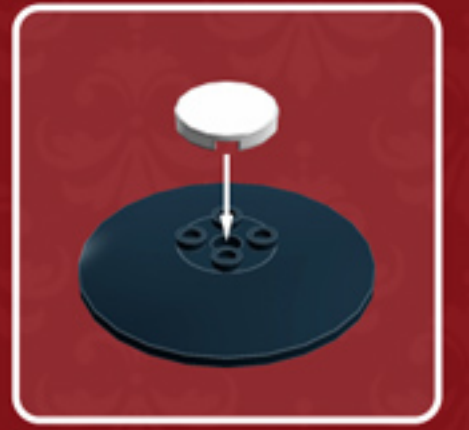

	Element ID	Color	Description	Quantity
	362326	Black	Plate 1X3	10
	371026	Black	Plate 1X4	5
	383226	Black	Plate 2X10	2
	403226	Black	Plate 2X2 Round	4
	4565323	Black	Plate 2X2 W 1 Knob	4
	302126	Black	Plate 2X3	6
	302026	Black	Plate 2X4	4
	4504382	Black	Roof Tile 1X1X2/3, Abs	12
	6069000	Black	Roof Tile 1X2 45° W 1/3 Plate	4
	4548180	Black	Roof Tile 1X2X2/3, Abs	4
	428726	Black	Roof Tile 1X3/25° Inv.	5
	329826	Black	Roof Tile 2X3/25°	4
	4558850	Black	Spiral Tube W. Tube Stud	1

	Element ID	Color	Description	Quantity
	4143005	Bright Blue	Connector Peg W. Knob	1
	379523	Bright Blue	Plate 2X6	4
	366624	Bright Yellow	Plate 1X6	6
	4210719	Dark Stone Grey	Plate 1X1	3
	6019987	Dark Stone Grey	Plate 1X2 W. Hor. Hole Ø 4.8	2
	4560175	Medium Stone Grey	Double Bush 3M Ø4.9	1
	4211549	Medium Stone Grey	Flat Tile 1X6	2
	6015347	Medium Stone Grey	Plate 3X3	4
	4211350	Medium Stone Grey	Radiator Grille 1X2	3
	4526985	Medium Stone Grey	Tube W/Double Ø4.85	1
	6018931	Transparent	Plate Round 4X4 With Ø16Mm Hole	1
	415001	White	Flat Tile 2X2, Round	1