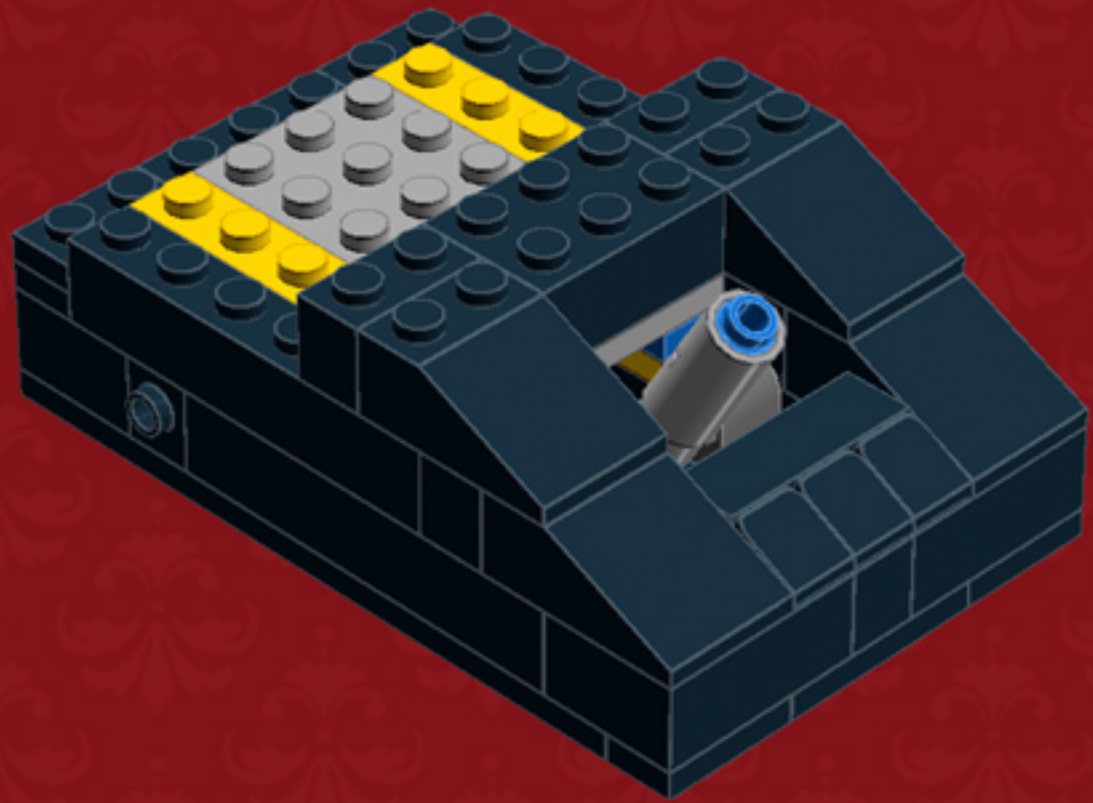

	Element ID	Color	Description	Quantity
	362326	Black	Plate 1X3	10
	371026	Black	Plate 1X4	5
	383226	Black	Plate 2X10	2
	403226	Black	Plate 2X2 Round	4
	4565323	Black	Plate 2X2 W 1 Knob	4
	302126	Black	Plate 2X3	6
	302026	Black	Plate 2X4	4
	4504382	Black	Roof Tile 1X1X2/3, Abs	12
	6069000	Black	Roof Tile 1X2 45° W 1/3 Plate	4
	4548180	Black	Roof Tile 1X2X2/3, Abs	4
	428726	Black	Roof Tile 1X3/25° Inv.	5
	329826	Black	Roof Tile 2X3/25°	4
	4558850	Black	Spiral Tube W. Tube Stud	1

	Element ID	Color	Description	Quantity
	4143005	Bright Blue	Connector Peg W. Knob	1
	379523	Bright Blue	Plate 2X6	4
	366624	Bright Yellow	Plate 1X6	6
	4210719	Dark Stone Grey	Plate 1X1	3
	6019987	Dark Stone Grey	Plate 1X2 W. Hor. Hole Ø 4.8	2
	4560175	Medium Stone Grey	Double Bush 3M Ø4.9	1
	4211549	Medium Stone Grey	Flat Tile 1X6	2
	6015347	Medium Stone Grey	Plate 3X3	4
	4211350	Medium Stone Grey	Radiator Grille 1X2	3
	4526985	Medium Stone Grey	Tube W/Double Ø4.85	1
	6018931	Transparent	Plate Round 4X4 With Ø16Mm Hole	1
	415001	White	Flat Tile 2X2, Round	1