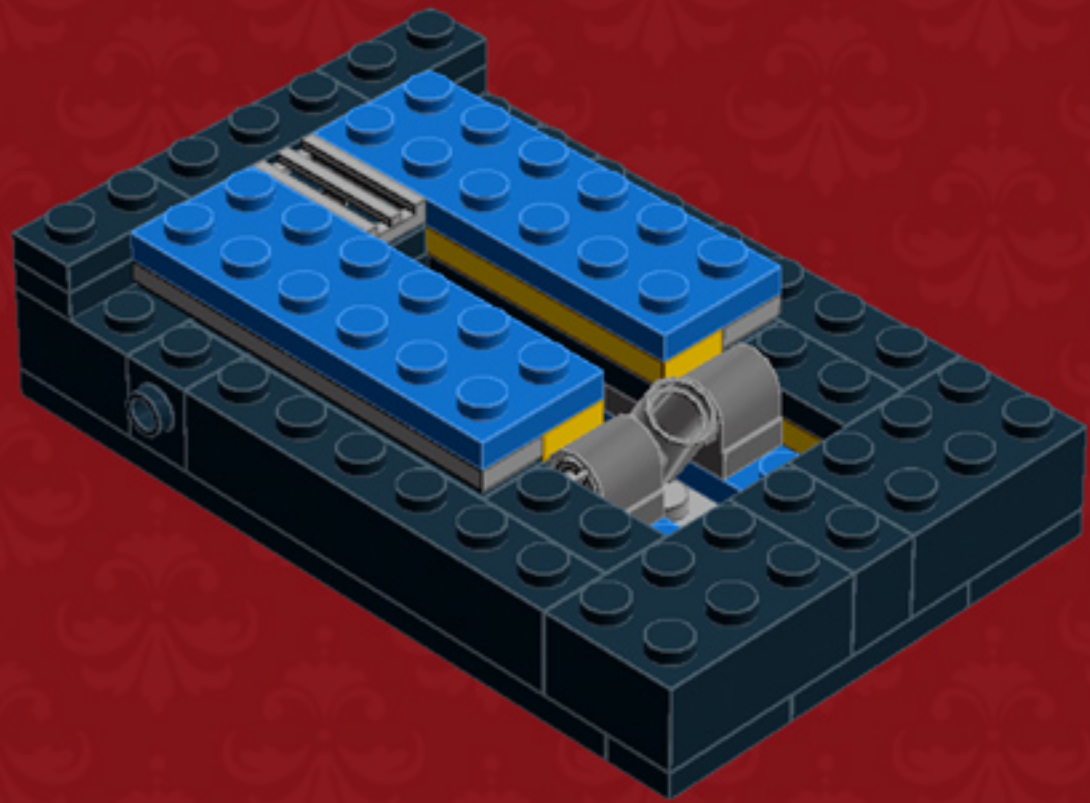

	Element ID	Color	Description	Quantity
	362326	Black	Plate 1X3	10
	371026	Black	Plate 1X4	5
	383226	Black	Plate 2X10	2
	403226	Black	Plate 2X2 Round	4
	4565323	Black	Plate 2X2 W 1 Knob	4
	302126	Black	Plate 2X3	6
	302026	Black	Plate 2X4	4
	4504382	Black	Roof Tile 1X1X2/3, Abs	12
	6069000	Black	Roof Tile 1X2 45° W 1/3 Plate	4
	4548180	Black	Roof Tile 1X2X2/3, Abs	4
	428726	Black	Roof Tile 1X3/25° Inv.	5
	329826	Black	Roof Tile 2X3/25°	4
	4558850	Black	Spiral Tube W. Tube Stud	1

	Element ID	Color	Description	Quantity
	4143005	Bright Blue	Connector Peg W. Knob	1
	379523	Bright Blue	Plate 2X6	4
	366624	Bright Yellow	Plate 1X6	6
	4210719	Dark Stone Grey	Plate 1X1	3
	6019987	Dark Stone Grey	Plate 1X2 W. Hor. Hole Ø 4.8	2
	4560175	Medium Stone Grey	Double Bush 3M Ø4.9	1
	4211549	Medium Stone Grey	Flat Tile 1X6	2
	6015347	Medium Stone Grey	Plate 3X3	4
	4211350	Medium Stone Grey	Radiator Grille 1X2	3
	4526985	Medium Stone Grey	Tube W/Double Ø4.85	1
	6018931	Transparent	Plate Round 4X4 With Ø16Mm Hole	1
	415001	White	Flat Tile 2X2, Round	1