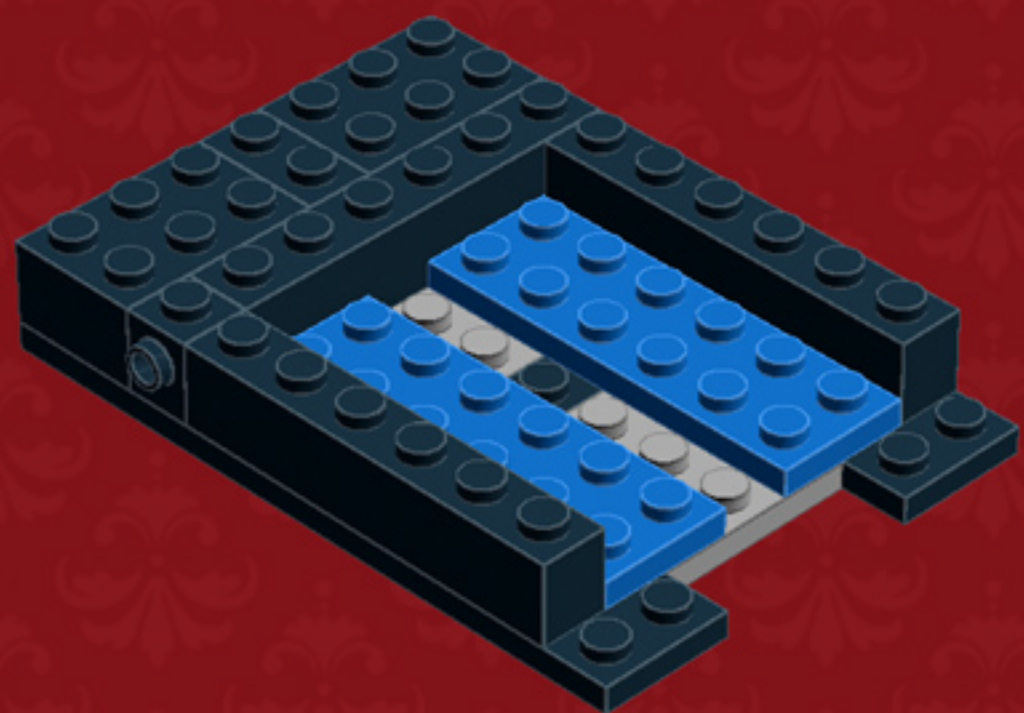

	Element ID	Color	Description	Quantity
	362326	Black	Plate 1X3	10
	371026	Black	Plate 1X4	5
	383226	Black	Plate 2X10	2
	403226	Black	Plate 2X2 Round	4
	4565323	Black	Plate 2X2 W 1 Knob	4
	302126	Black	Plate 2X3	6
	302026	Black	Plate 2X4	4
	4504382	Black	Roof Tile 1X1X2/3, Abs	12
	6069000	Black	Roof Tile 1X2 45° W 1/3 Plate	4
	4548180	Black	Roof Tile 1X2X2/3, Abs	4
	428726	Black	Roof Tile 1X3/25° Inv.	5
	329826	Black	Roof Tile 2X3/25°	4
	4558850	Black	Spiral Tube W. Tube Stud	1

	Element ID	Color	Description	Quantity
	4143005	Bright Blue	Connector Peg W. Knob	1
	379523	Bright Blue	Plate 2X6	4
	366624	Bright Yellow	Plate 1X6	6
	4210719	Dark Stone Grey	Plate 1X1	3
	6019987	Dark Stone Grey	Plate 1X2 W. Hor. Hole Ø 4.8	2
	4560175	Medium Stone Grey	Double Bush 3M Ø4.9	1
	4211549	Medium Stone Grey	Flat Tile 1X6	2
	6015347	Medium Stone Grey	Plate 3X3	4
	4211350	Medium Stone Grey	Radiator Grille 1X2	3
	4526985	Medium Stone Grey	Tube W/Double Ø4.85	1
	6018931	Transparent	Plate Round 4X4 With Ø16Mm Hole	1
	415001	White	Flat Tile 2X2, Round	1