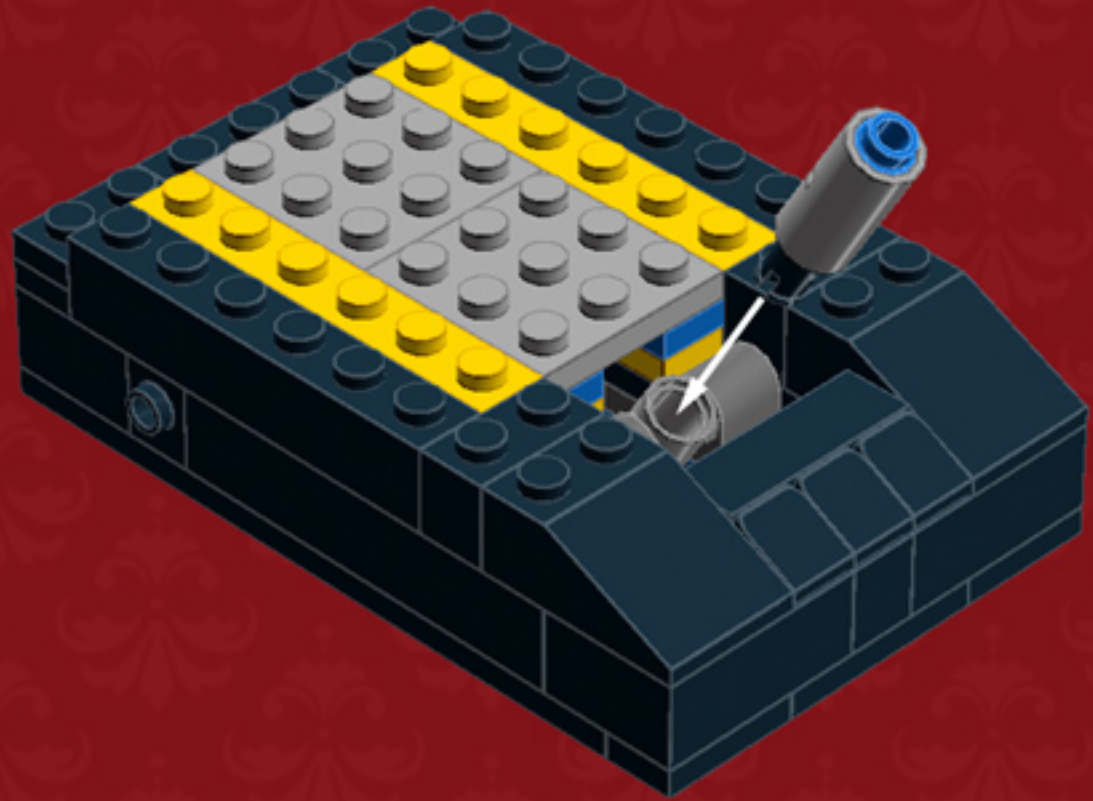

	Element ID	Color	Description	Quantity
	362326	Black	Plate 1X3	10
	371026	Black	Plate 1X4	5
	383226	Black	Plate 2X10	2
	403226	Black	Plate 2X2 Round	4
	4565323	Black	Plate 2X2 W 1 Knob	4
	302126	Black	Plate 2X3	6
	302026	Black	Plate 2X4	4
	4504382	Black	Roof Tile 1X1X2/3, Abs	12
	6069000	Black	Roof Tile 1X2 45° W 1/3 Plate	4
	4548180	Black	Roof Tile 1X2X2/3, Abs	4
	428726	Black	Roof Tile 1X3/25° Inv.	5
	329826	Black	Roof Tile 2X3/25°	4
	4558850	Black	Spiral Tube W. Tube Stud	1

	Element ID	Color	Description	Quantity
	4143005	Bright Blue	Connector Peg W. Knob	1
	379523	Bright Blue	Plate 2X6	4
	366624	Bright Yellow	Plate 1X6	6
	4210719	Dark Stone Grey	Plate 1X1	3
	6019987	Dark Stone Grey	Plate 1X2 W. Hor. Hole Ø 4.8	2
	4560175	Medium Stone Grey	Double Bush 3M Ø4.9	1
	4211549	Medium Stone Grey	Flat Tile 1X6	2
	6015347	Medium Stone Grey	Plate 3X3	4
	4211350	Medium Stone Grey	Radiator Grille 1X2	3
	4526985	Medium Stone Grey	Tube W/Double Ø4.85	1
	6018931	Transparent	Plate Round 4X4 With Ø16Mm Hole	1
	415001	White	Flat Tile 2X2, Round	1