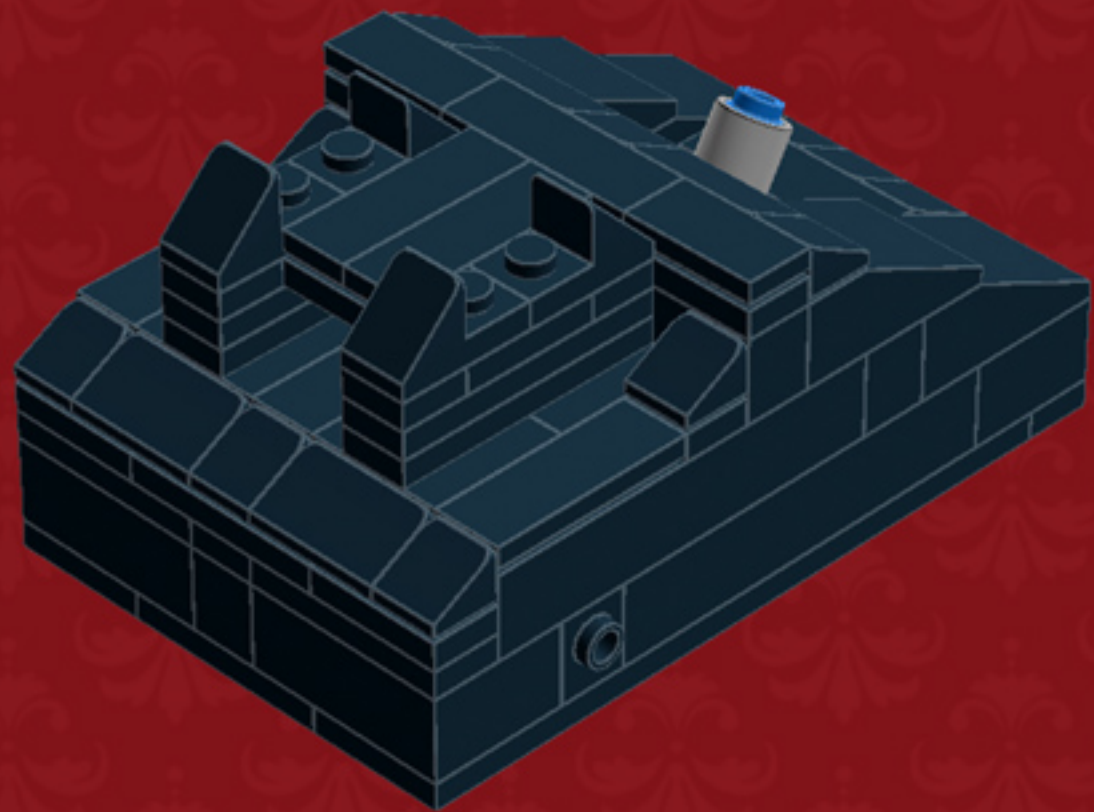

	Element ID	Color	Description	Quantity
	362326	Black	Plate 1X3	10
	371026	Black	Plate 1X4	5
	383226	Black	Plate 2X10	2
	403226	Black	Plate 2X2 Round	4
	4565323	Black	Plate 2X2 W 1 Knob	4
	302126	Black	Plate 2X3	6
	302026	Black	Plate 2X4	4
	4504382	Black	Roof Tile 1X1X2/3, Abs	12
	6069000	Black	Roof Tile 1X2 45° W 1/3 Plate	4
	4548180	Black	Roof Tile 1X2X2/3, Abs	4
	428726	Black	Roof Tile 1X3/25° Inv.	5
	329826	Black	Roof Tile 2X3/25°	4
	4558850	Black	Spiral Tube W. Tube Stud	1

	Element ID	Color	Description	Quantity
	4143005	Bright Blue	Connector Peg W. Knob	1
	379523	Bright Blue	Plate 2X6	4
	366624	Bright Yellow	Plate 1X6	6
	4210719	Dark Stone Grey	Plate 1X1	3
	6019987	Dark Stone Grey	Plate 1X2 W. Hor. Hole Ø 4.8	2
	4560175	Medium Stone Grey	Double Bush 3M Ø4.9	1
	4211549	Medium Stone Grey	Flat Tile 1X6	2
	6015347	Medium Stone Grey	Plate 3X3	4
	4211350	Medium Stone Grey	Radiator Grille 1X2	3
	4526985	Medium Stone Grey	Tube W/Double Ø4.85	1
	6018931	Transparent	Plate Round 4X4 With Ø16Mm Hole	1
	415001	White	Flat Tile 2X2, Round	1