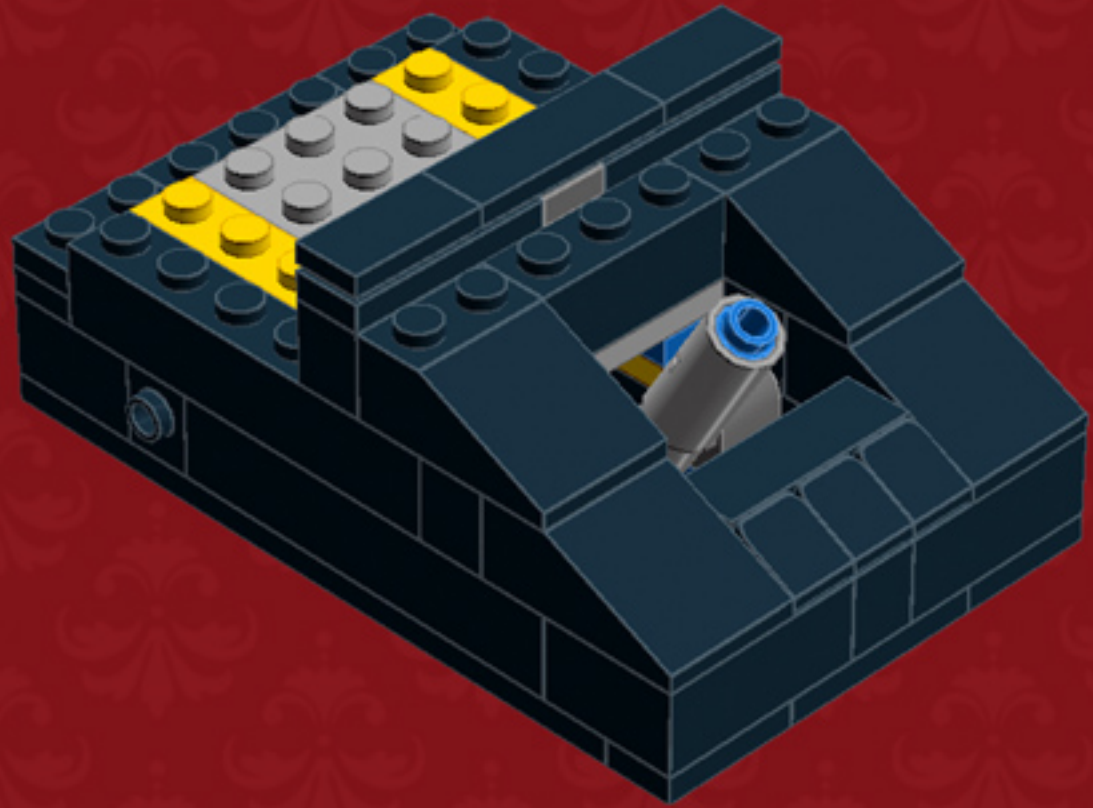

	Element ID	Color	Description	Quantity
	362326	Black	Plate 1X3	10
	371026	Black	Plate 1X4	5
	383226	Black	Plate 2X10	2
	403226	Black	Plate 2X2 Round	4
	4565323	Black	Plate 2X2 W 1 Knob	4
	302126	Black	Plate 2X3	6
	302026	Black	Plate 2X4	4
	4504382	Black	Roof Tile 1X1X2/3, Abs	12
	6069000	Black	Roof Tile 1X2 45° W 1/3 Plate	4
	4548180	Black	Roof Tile 1X2X2/3, Abs	4
	428726	Black	Roof Tile 1X3/25° Inv.	5
	329826	Black	Roof Tile 2X3/25°	4
	4558850	Black	Spiral Tube W. Tube Stud	1

	Element ID	Color	Description	Quantity
	4143005	Bright Blue	Connector Peg W. Knob	1
	379523	Bright Blue	Plate 2X6	4
	366624	Bright Yellow	Plate 1X6	6
	4210719	Dark Stone Grey	Plate 1X1	3
	6019987	Dark Stone Grey	Plate 1X2 W. Hor. Hole Ø 4.8	2
	4560175	Medium Stone Grey	Double Bush 3M Ø4.9	1
	4211549	Medium Stone Grey	Flat Tile 1X6	2
	6015347	Medium Stone Grey	Plate 3X3	4
	4211350	Medium Stone Grey	Radiator Grille 1X2	3
	4526985	Medium Stone Grey	Tube W/Double Ø4.85	1
	6018931	Transparent	Plate Round 4X4 With Ø16Mm Hole	1
	415001	White	Flat Tile 2X2, Round	1