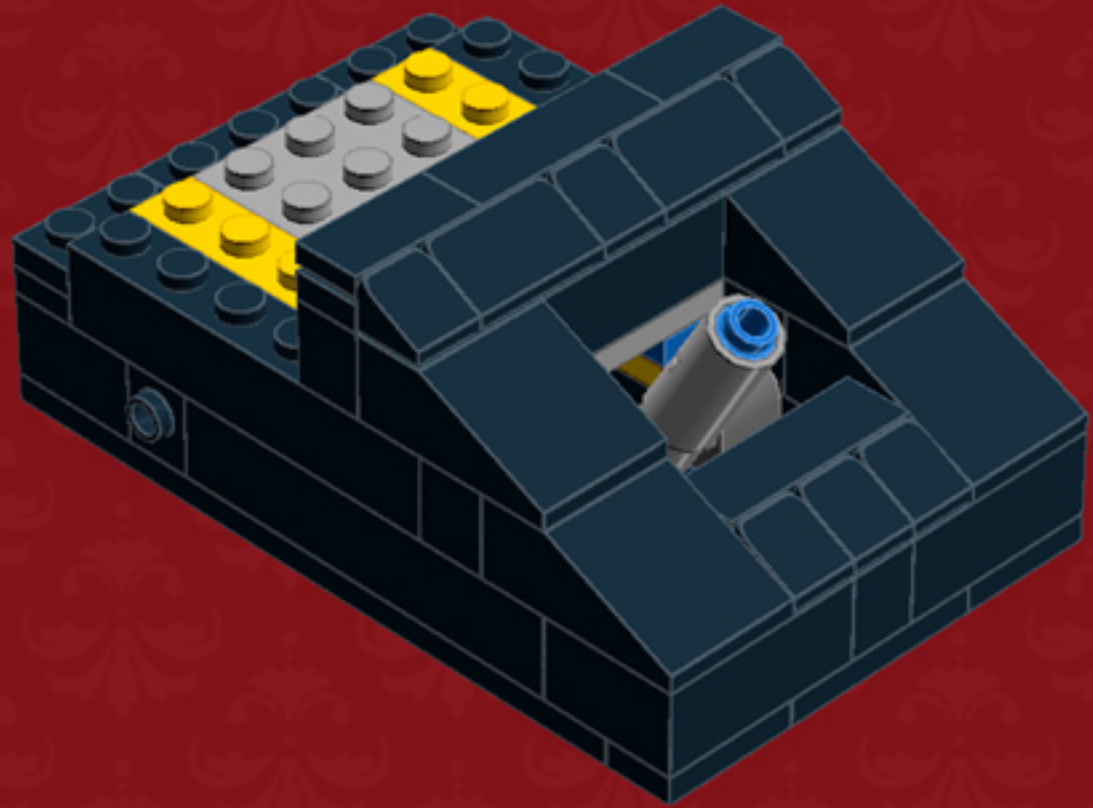

	Element ID	Color	Description	Quantity
	362326	Black	Plate 1X3	10
	371026	Black	Plate 1X4	5
	383226	Black	Plate 2X10	2
	403226	Black	Plate 2X2 Round	4
	4565323	Black	Plate 2X2 W 1 Knob	4
	302126	Black	Plate 2X3	6
	302026	Black	Plate 2X4	4
	4504382	Black	Roof Tile 1X1X2/3, Abs	12
	6069000	Black	Roof Tile 1X2 45° W 1/3 Plate	4
	4548180	Black	Roof Tile 1X2X2/3, Abs	4
	428726	Black	Roof Tile 1X3/25° Inv.	5
	329826	Black	Roof Tile 2X3/25°	4
	4558850	Black	Spiral Tube W. Tube Stud	1

	Element ID	Color	Description	Quantity
	4143005	Bright Blue	Connector Peg W. Knob	1
	379523	Bright Blue	Plate 2X6	4
	366624	Bright Yellow	Plate 1X6	6
	4210719	Dark Stone Grey	Plate 1X1	3
	6019987	Dark Stone Grey	Plate 1X2 W. Hor. Hole Ø 4.8	2
	4560175	Medium Stone Grey	Double Bush 3M Ø4.9	1
	4211549	Medium Stone Grey	Flat Tile 1X6	2
	6015347	Medium Stone Grey	Plate 3X3	4
	4211350	Medium Stone Grey	Radiator Grille 1X2	3
	4526985	Medium Stone Grey	Tube W/Double Ø4.85	1
	6018931	Transparent	Plate Round 4X4 With Ø16Mm Hole	1
	415001	White	Flat Tile 2X2, Round	1