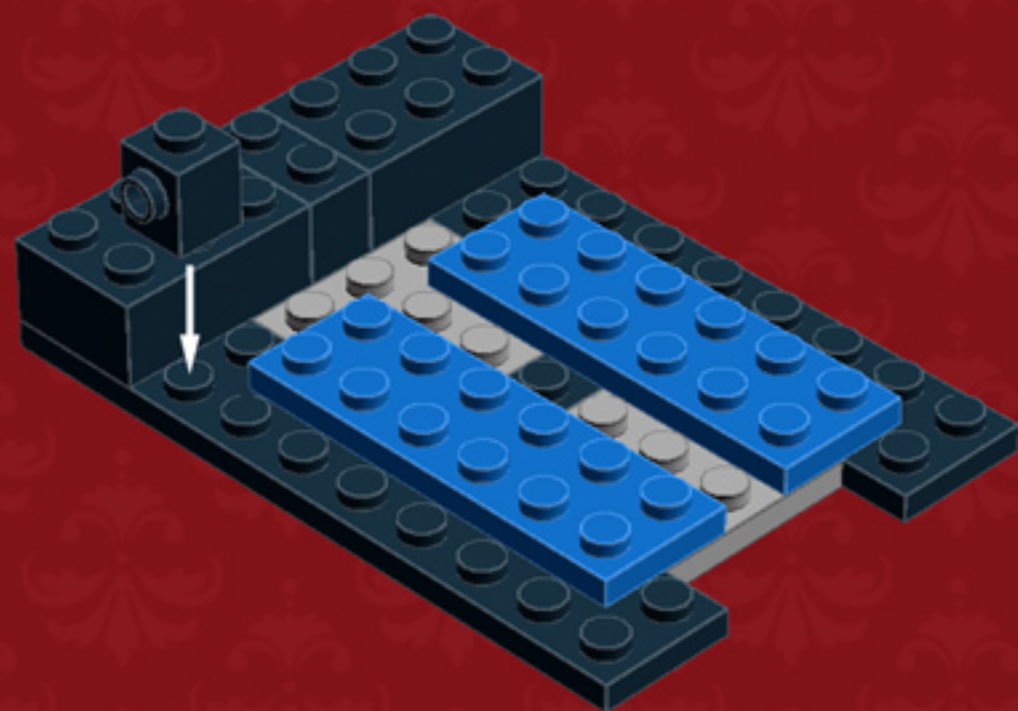

	Element ID	Color	Description	Quantity
	362326	Black	Plate 1X3	10
	371026	Black	Plate 1X4	5
	383226	Black	Plate 2X10	2
	403226	Black	Plate 2X2 Round	4
	4565323	Black	Plate 2X2 W 1 Knob	4
	302126	Black	Plate 2X3	6
	302026	Black	Plate 2X4	4
	4504382	Black	Roof Tile 1X1X2/3, Abs	12
	6069000	Black	Roof Tile 1X2 45° W 1/3 Plate	4
	4548180	Black	Roof Tile 1X2X2/3, Abs	4
	428726	Black	Roof Tile 1X3/25° Inv.	5
	329826	Black	Roof Tile 2X3/25°	4
	4558850	Black	Spiral Tube W. Tube Stud	1

	Element ID	Color	Description	Quantity
	4143005	Bright Blue	Connector Peg W. Knob	1
	379523	Bright Blue	Plate 2X6	4
	366624	Bright Yellow	Plate 1X6	6
	4210719	Dark Stone Grey	Plate 1X1	3
	6019987	Dark Stone Grey	Plate 1X2 W. Hor. Hole Ø 4.8	2
	4560175	Medium Stone Grey	Double Bush 3M Ø4.9	1
	4211549	Medium Stone Grey	Flat Tile 1X6	2
	6015347	Medium Stone Grey	Plate 3X3	4
	4211350	Medium Stone Grey	Radiator Grille 1X2	3
	4526985	Medium Stone Grey	Tube W/Double Ø4.85	1
	6018931	Transparent	Plate Round 4X4 With Ø16Mm Hole	1
	415001	White	Flat Tile 2X2, Round	1