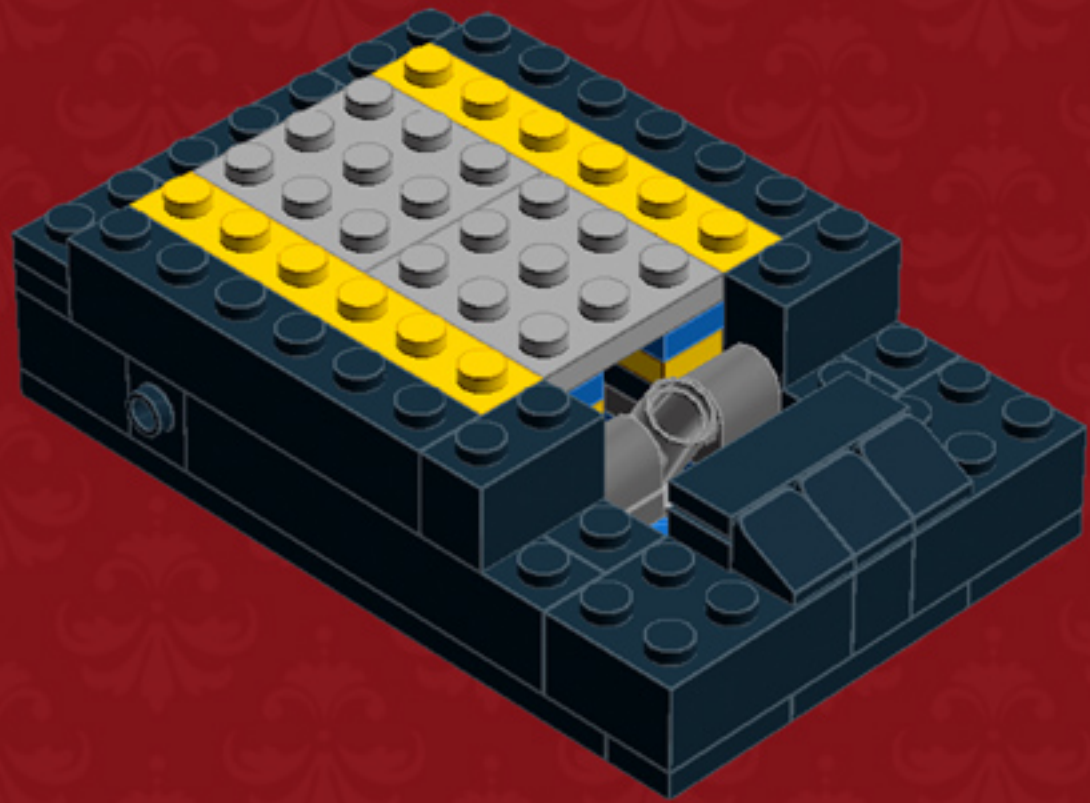

	Element ID	Color	Description	Quantity
	362326	Black	Plate 1X3	10
	371026	Black	Plate 1X4	5
	383226	Black	Plate 2X10	2
	403226	Black	Plate 2X2 Round	4
	4565323	Black	Plate 2X2 W 1 Knob	4
	302126	Black	Plate 2X3	6
	302026	Black	Plate 2X4	4
	4504382	Black	Roof Tile 1X1X2/3, Abs	12
	6069000	Black	Roof Tile 1X2 45° W 1/3 Plate	4
	4548180	Black	Roof Tile 1X2X2/3, Abs	4
	428726	Black	Roof Tile 1X3/25° Inv.	5
	329826	Black	Roof Tile 2X3/25°	4
	4558850	Black	Spiral Tube W. Tube Stud	1

	Element ID	Color	Description	Quantity
	4143005	Bright Blue	Connector Peg W. Knob	1
	379523	Bright Blue	Plate 2X6	4
	366624	Bright Yellow	Plate 1X6	6
	4210719	Dark Stone Grey	Plate 1X1	3
	6019987	Dark Stone Grey	Plate 1X2 W. Hor. Hole Ø 4.8	2
	4560175	Medium Stone Grey	Double Bush 3M Ø4.9	1
	4211549	Medium Stone Grey	Flat Tile 1X6	2
	6015347	Medium Stone Grey	Plate 3X3	4
	4211350	Medium Stone Grey	Radiator Grille 1X2	3
	4526985	Medium Stone Grey	Tube W/Double Ø4.85	1
	6018931	Transparent	Plate Round 4X4 With Ø16Mm Hole	1
	415001	White	Flat Tile 2X2, Round	1