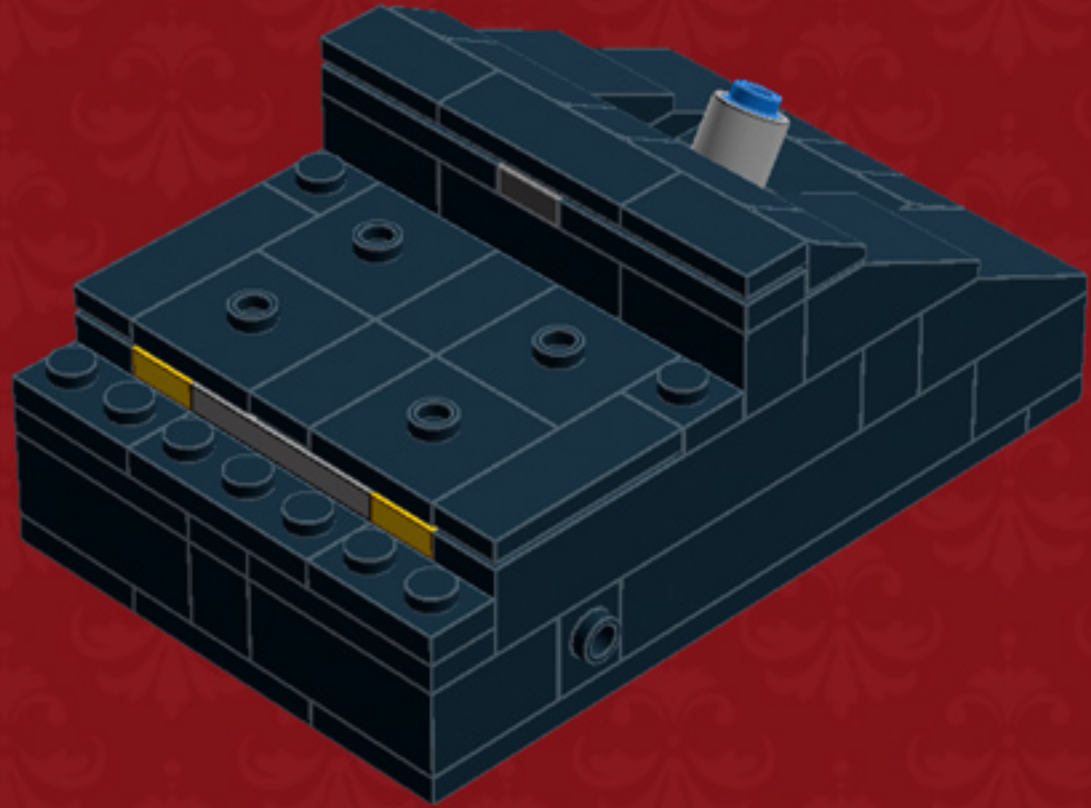

	Element ID	Color	Description	Quantity
	362326	Black	Plate 1X3	10
	371026	Black	Plate 1X4	5
	383226	Black	Plate 2X10	2
	403226	Black	Plate 2X2 Round	4
	4565323	Black	Plate 2X2 W 1 Knob	4
	302126	Black	Plate 2X3	6
	302026	Black	Plate 2X4	4
	4504382	Black	Roof Tile 1X1X2/3, Abs	12
	6069000	Black	Roof Tile 1X2 45° W 1/3 Plate	4
	4548180	Black	Roof Tile 1X2X2/3, Abs	4
	428726	Black	Roof Tile 1X3/25° Inv.	5
	329826	Black	Roof Tile 2X3/25°	4
	4558850	Black	Spiral Tube W. Tube Stud	1

	Element ID	Color	Description	Quantity
	4143005	Bright Blue	Connector Peg W. Knob	1
	379523	Bright Blue	Plate 2X6	4
	366624	Bright Yellow	Plate 1X6	6
	4210719	Dark Stone Grey	Plate 1X1	3
	6019987	Dark Stone Grey	Plate 1X2 W. Hor. Hole Ø 4.8	2
	4560175	Medium Stone Grey	Double Bush 3M Ø4.9	1
	4211549	Medium Stone Grey	Flat Tile 1X6	2
	6015347	Medium Stone Grey	Plate 3X3	4
	4211350	Medium Stone Grey	Radiator Grille 1X2	3
	4526985	Medium Stone Grey	Tube W/Double Ø4.85	1
	6018931	Transparent	Plate Round 4X4 With Ø16Mm Hole	1
	415001	White	Flat Tile 2X2, Round	1