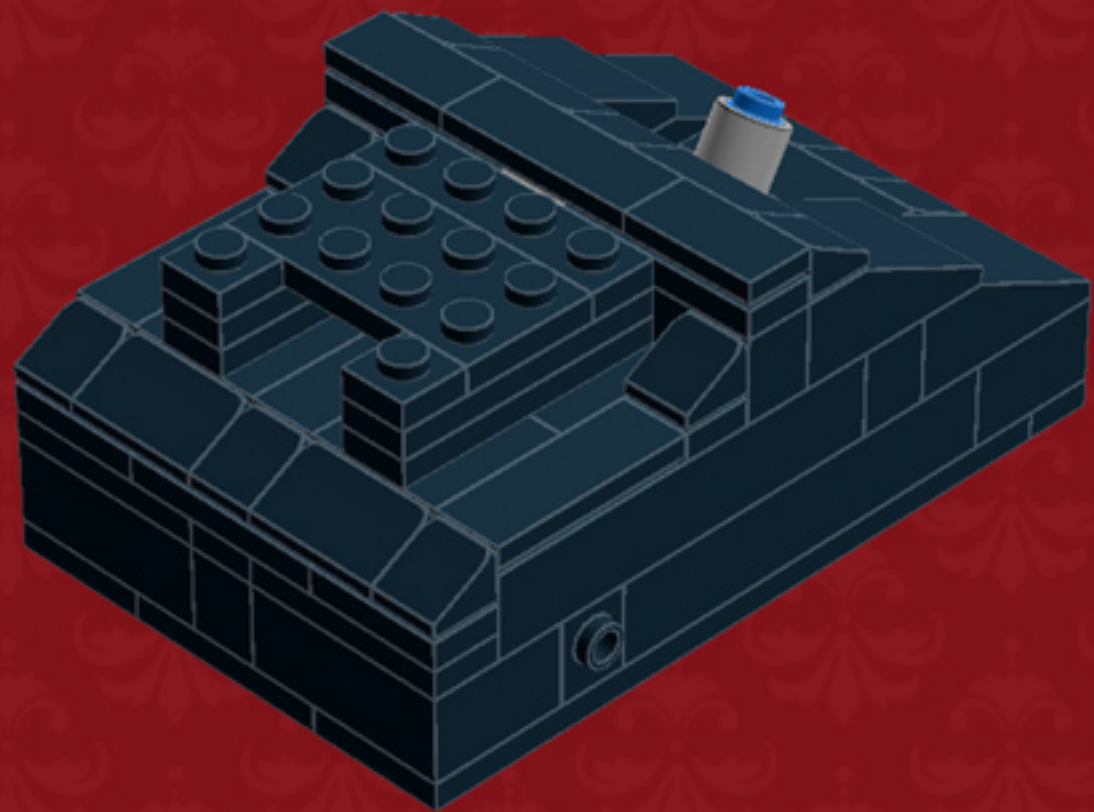

	Element ID	Color	Description	Quantity
	362326	Black	Plate 1X3	10
	371026	Black	Plate 1X4	5
	383226	Black	Plate 2X10	2
	403226	Black	Plate 2X2 Round	4
	4565323	Black	Plate 2X2 W 1 Knob	4
	302126	Black	Plate 2X3	6
	302026	Black	Plate 2X4	4
	4504382	Black	Roof Tile 1X1X2/3, Abs	12
	6069000	Black	Roof Tile 1X2 45° W 1/3 Plate	4
	4548180	Black	Roof Tile 1X2X2/3, Abs	4
	428726	Black	Roof Tile 1X3/25° Inv.	5
	329826	Black	Roof Tile 2X3/25°	4
	4558850	Black	Spiral Tube W. Tube Stud	1

	Element ID	Color	Description	Quantity
	4143005	Bright Blue	Connector Peg W. Knob	1
	379523	Bright Blue	Plate 2X6	4
	366624	Bright Yellow	Plate 1X6	6
	4210719	Dark Stone Grey	Plate 1X1	3
	6019987	Dark Stone Grey	Plate 1X2 W. Hor. Hole Ø 4.8	2
	4560175	Medium Stone Grey	Double Bush 3M Ø4.9	1
	4211549	Medium Stone Grey	Flat Tile 1X6	2
	6015347	Medium Stone Grey	Plate 3X3	4
	4211350	Medium Stone Grey	Radiator Grille 1X2	3
	4526985	Medium Stone Grey	Tube W/Double Ø4.85	1
	6018931	Transparent	Plate Round 4X4 With Ø16Mm Hole	1
	415001	White	Flat Tile 2X2, Round	1