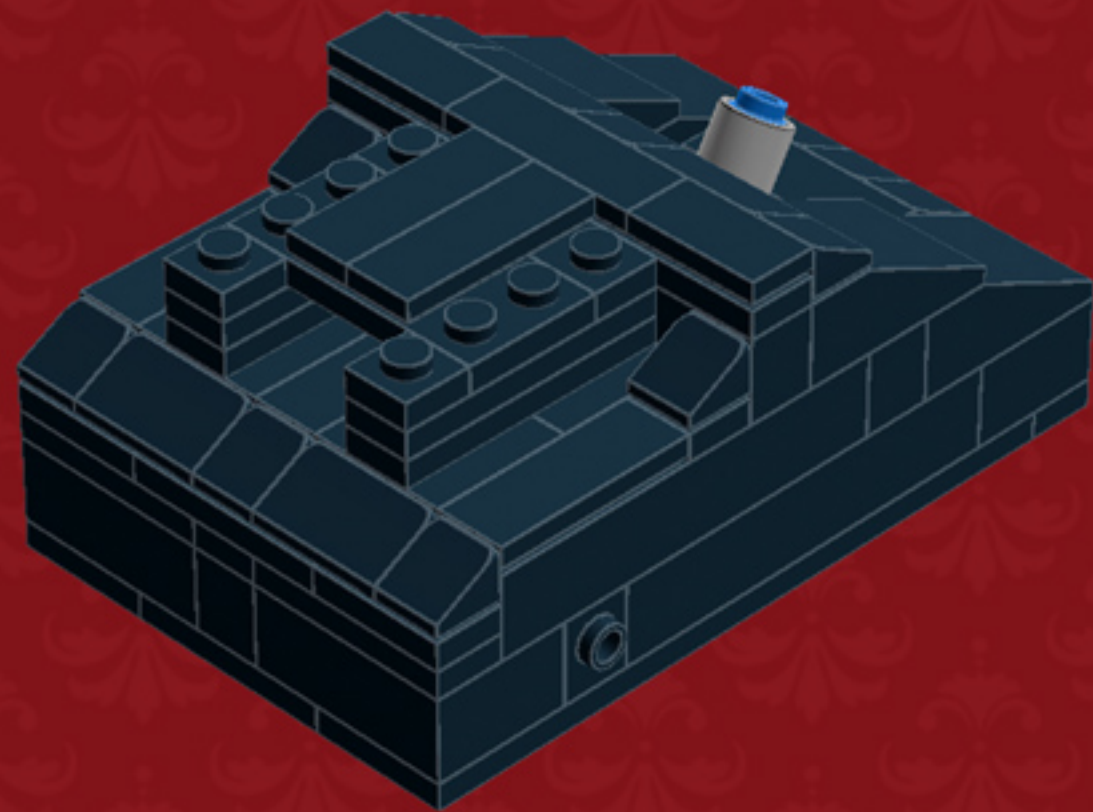

	Element ID	Color	Description	Quantity
	362326	Black	Plate 1X3	10
	371026	Black	Plate 1X4	5
	383226	Black	Plate 2X10	2
	403226	Black	Plate 2X2 Round	4
	4565323	Black	Plate 2X2 W 1 Knob	4
	302126	Black	Plate 2X3	6
	302026	Black	Plate 2X4	4
	4504382	Black	Roof Tile 1X1X2/3, Abs	12
	6069000	Black	Roof Tile 1X2 45° W 1/3 Plate	4
	4548180	Black	Roof Tile 1X2X2/3, Abs	4
	428726	Black	Roof Tile 1X3/25° Inv.	5
	329826	Black	Roof Tile 2X3/25°	4
	4558850	Black	Spiral Tube W. Tube Stud	1

	Element ID	Color	Description	Quantity
	4143005	Bright Blue	Connector Peg W. Knob	1
	379523	Bright Blue	Plate 2X6	4
	366624	Bright Yellow	Plate 1X6	6
	4210719	Dark Stone Grey	Plate 1X1	3
	6019987	Dark Stone Grey	Plate 1X2 W. Hor. Hole Ø 4.8	2
	4560175	Medium Stone Grey	Double Bush 3M Ø4.9	1
	4211549	Medium Stone Grey	Flat Tile 1X6	2
	6015347	Medium Stone Grey	Plate 3X3	4
	4211350	Medium Stone Grey	Radiator Grille 1X2	3
	4526985	Medium Stone Grey	Tube W/Double Ø4.85	1
	6018931	Transparent	Plate Round 4X4 With Ø16Mm Hole	1
	415001	White	Flat Tile 2X2, Round	1