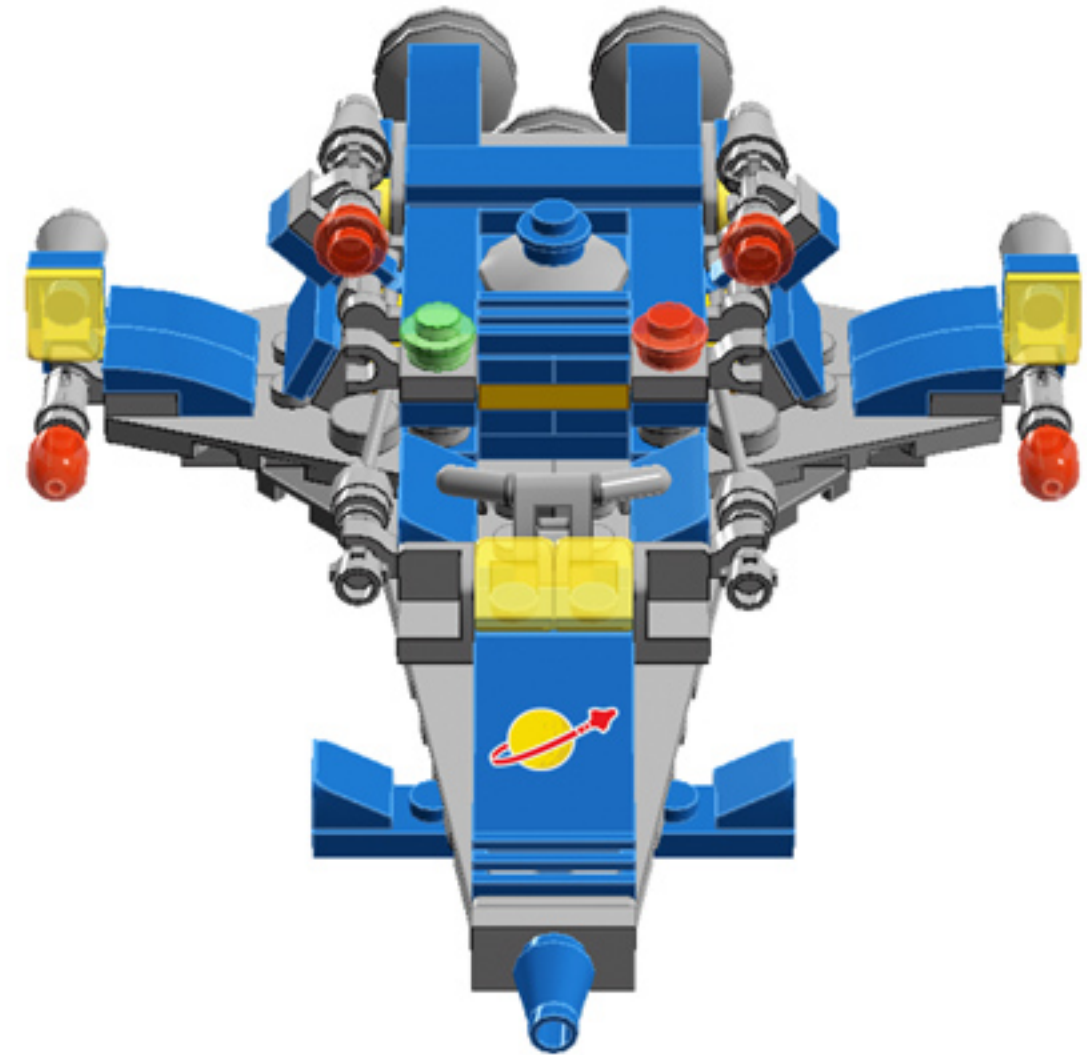

Element ID	Color	Description	Quantity
4258308	Medium Stone Grey	Handle W. 3.18 Stick	1
4282789	Medium Stone Grey	Left Plate 3X6 W Angle	2
4208988	Medium Stone Grey	Left Plate W. Angle 3X12	1
4539481	Medium Stone Grey	Light Sword Shaft, Grey	4
4226285	Medium Stone Grey	Mini Antenna	2
4529241	Medium Stone Grey	Nose Cone Small 1X1	4
4211525	Medium Stone Grey	Plate 1X1 Round	8
6030711	Medium Stone Grey	Plate 1X1 W. Up Right Holder	3
4541978	Medium Stone Grey	Plate 1X1 W/Holder Vertical	4
4211398	Medium Stone Grey	Plate 1X2	2
4211451	Medium Stone Grey	Plate 1X2 W. 1 Knob	1
4244627	Medium Stone Grey	Plate 1X2 W. Stick 3.18	2
4556157	Medium Stone Grey	Plate 1X2 W/Holder, Vertical	4
4599498	Medium Stone Grey	Plate 1X4 W. 2 Knobs	2