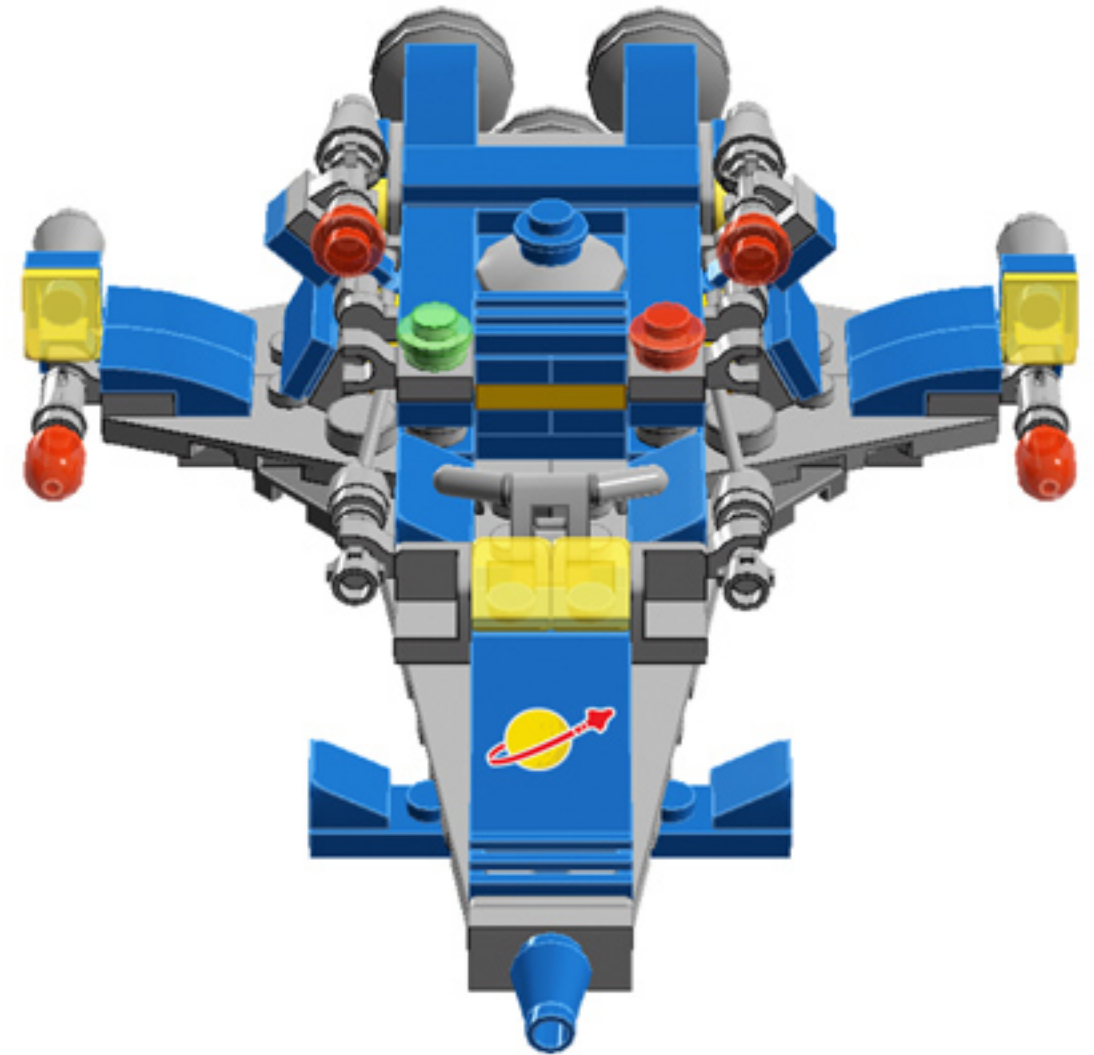

# Mini Spaceship

*A LEGO® project by Chris McVeigh*  
[chrismcveigh.com](http://chrismcveigh.com)

Element ID	Color	Description	Quantity
242023	Bright Blue	Corner Plate 1X2X2	6
306923	Bright Blue	Flat Tile 1X2	2
243123	Bright Blue	Flat Tile 1X4	3
4529235	Bright Blue	Nose Cone Small 1X1	1
614123	Bright Blue	Plate 1X1 Round	1
4613257	Bright Blue	Plate 1X1 W. Holder	2
4520946	Bright Blue	Plate 1X1 W/Holder Vertical	2
302323	Bright Blue	Plate 1X2	6
379423	Bright Blue	Plate 1X2 W. 1 Knob	1
362323	Bright Blue	Plate 1X3	2
371023	Bright Blue	Plate 1X4	2
366623	Bright Blue	Plate 1X6	3
4565319	Bright Blue	Plate 2X2 W 1 Knob	1
6055065	Bright Blue	Plate W. Bow 1X2X2/3	8

Element ID	Color	Description	Quantity
241223	Bright Blue	Radiator Grille 1X2	4
4651236	Bright Blue	Roof Tile 1 X 2 X 2/3, ABS	2
4504380	Bright Blue	Roof Tile 1X1X2/3, PC	4
6078302	Bright Blue	Roof Tile 2X4X1, 18° "No. 6"	1
370023	Bright Blue	Technic Brick 1X2, Ø4.9	1
4141630	Bright Yellow	Plate 1X2 With Slide	2
302024	Bright Yellow	Plate 2X4	1
4210984	Dark Stone Grey	Corner Plate 3X6	2
4210633	Dark Stone Grey	Plate 1X1 Round	3
383202	Dark Stone Grey	Plate 2X10	1
4520320	Medium Stone Grey	3 M.Arch W.Knob And Shaft Ø,3.2	2
6004990	Medium Stone Grey	Angular Plate 1.5 Bot. 1X2 1/2	3
4211352	Medium Stone Grey	Corner Plate 3X6	1
4650260	Medium Stone Grey	Flat Tile 1X1, Round	2