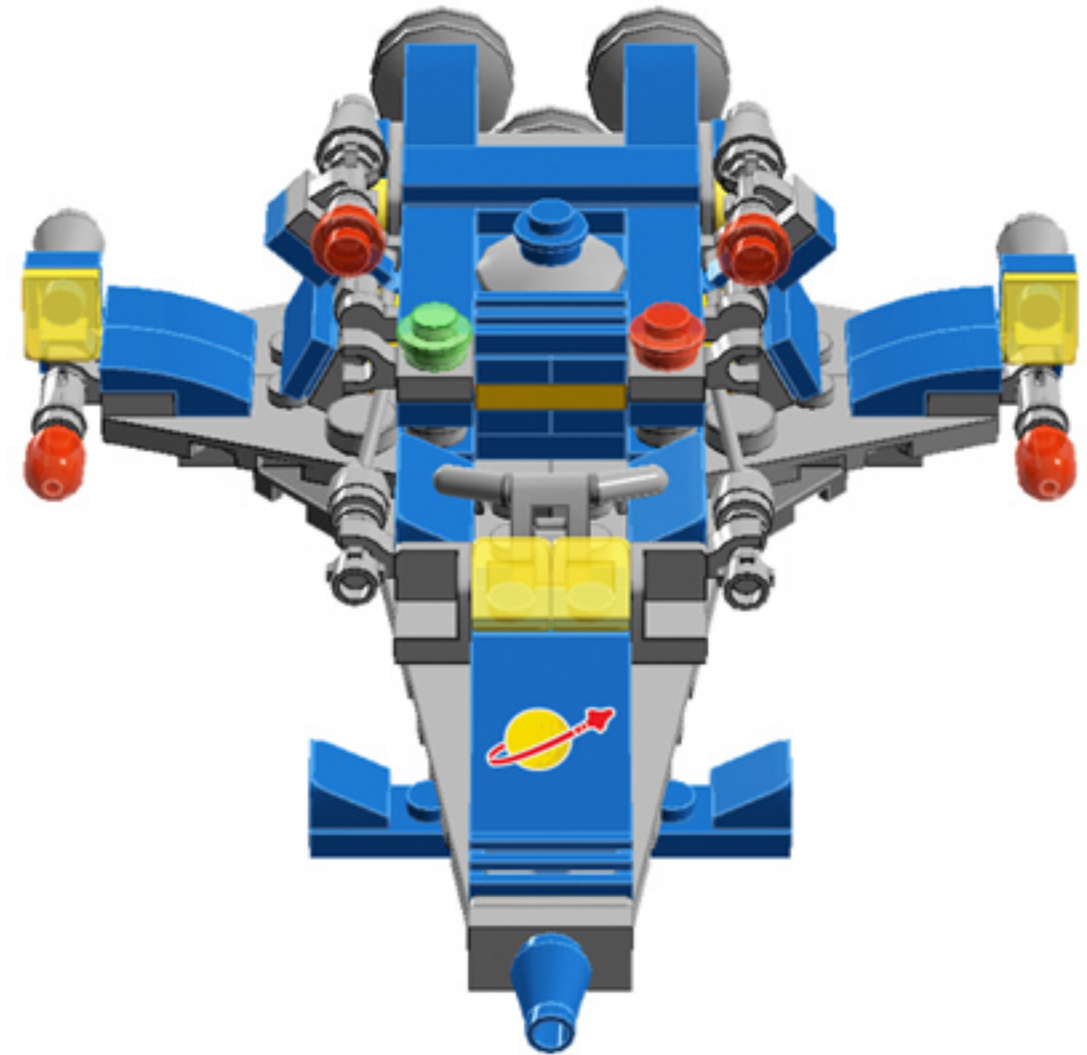

# Mini Spaceship

*A LEGO® project by Chris McVeigh*  
[chrismcveigh.com](http://chrismcveigh.com)

Element ID	Color	Description	Quantity
242023	Bright Blue	Corner Plate 1X2X2	6
306923	Bright Blue	Flat Tile 1X2	2
243123	Bright Blue	Flat Tile 1X4	3
4529235	Bright Blue	Nose Cone Small 1X1	1
614123	Bright Blue	Plate 1X1 Round	1
4613257	Bright Blue	Plate 1X1 W. Holder	2
4520946	Bright Blue	Plate 1X1 W/Holder Vertical	2
302323	Bright Blue	Plate 1X2	6
379423	Bright Blue	Plate 1X2 W. 1 Knob	1
362323	Bright Blue	Plate 1X3	2
371023	Bright Blue	Plate 1X4	2
366623	Bright Blue	Plate 1X6	3
4565319	Bright Blue	Plate 2X2 W 1 Knob	1
6055065	Bright Blue	Plate W. Bow 1X2X2/3	8

Element ID	Color	Description	Quantity
241223	Bright Blue	Radiator Grille 1X2	4
4651236	Bright Blue	Roof Tile 1 X 2 X 2/3, ABS	2
4504380	Bright Blue	Roof Tile 1X1X2/3, PC	4
6078302	Bright Blue	Roof Tile 2X4X1, 18° "No. 6"	1
370023	Bright Blue	Technic Brick 1X2, Ø4.9	1
4141630	Bright Yellow	Plate 1X2 With Slide	2
302024	Bright Yellow	Plate 2X4	1
4210984	Dark Stone Grey	Corner Plate 3X6	2
4210633	Dark Stone Grey	Plate 1X1 Round	3
383202	Dark Stone Grey	Plate 2X10	1
4520320	Medium Stone Grey	3 M.Arch W.Knob And Shaft Ø,3.2	2
6004990	Medium Stone Grey	Angular Plate 1.5 Bot. 1X2 1/2	3
4211352	Medium Stone Grey	Corner Plate 3X6	1
4650260	Medium Stone Grey	Flat Tile 1X1, Round	2