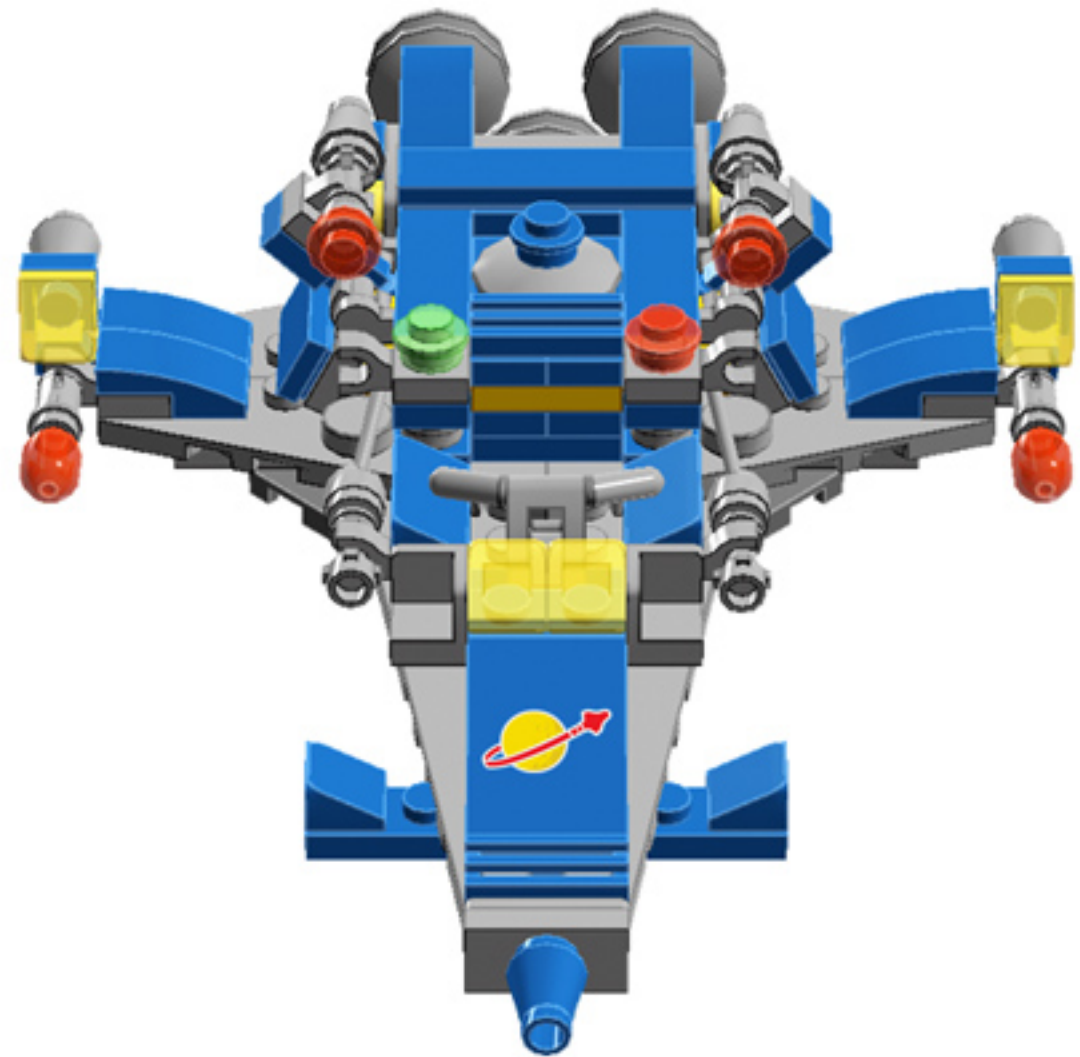

Element ID	Color	Description	Quantity
4211397	Medium Stone Grey	Plate 2X2	2
4282786	Medium Stone Grey	Right Plate 3X6 W. Angle	2
4209006	Medium Stone Grey	Right Plate W. Angle 3X12	1
4211512	Medium Stone Grey	Satellite Dish Ø16	7
4278273	Medium Stone Grey	Slide Shoe Round 2X2	4
4211535	Medium Stone Grey	Technic Brick 1X1	2
4215513	Medium Stone Grey	Wall Corner 1X1X1	2
4163917	Tr. Blue	Plate 1X1 Round	3
3005748	Tr. Green	Plate 1X1 Round	1
4497943	Tr. Red	Globe W. 3.2 Stick	2
3005741	Tr. Red	Plate 1X1 Round	3
3005744	Tr. Yellow	Plate 1X1 Round	2
4260942	Tr. Yellow	Roof Tile 1X1X2/3, PC	4
3006844	Tr. Yellow	Round Brick 1X1	2